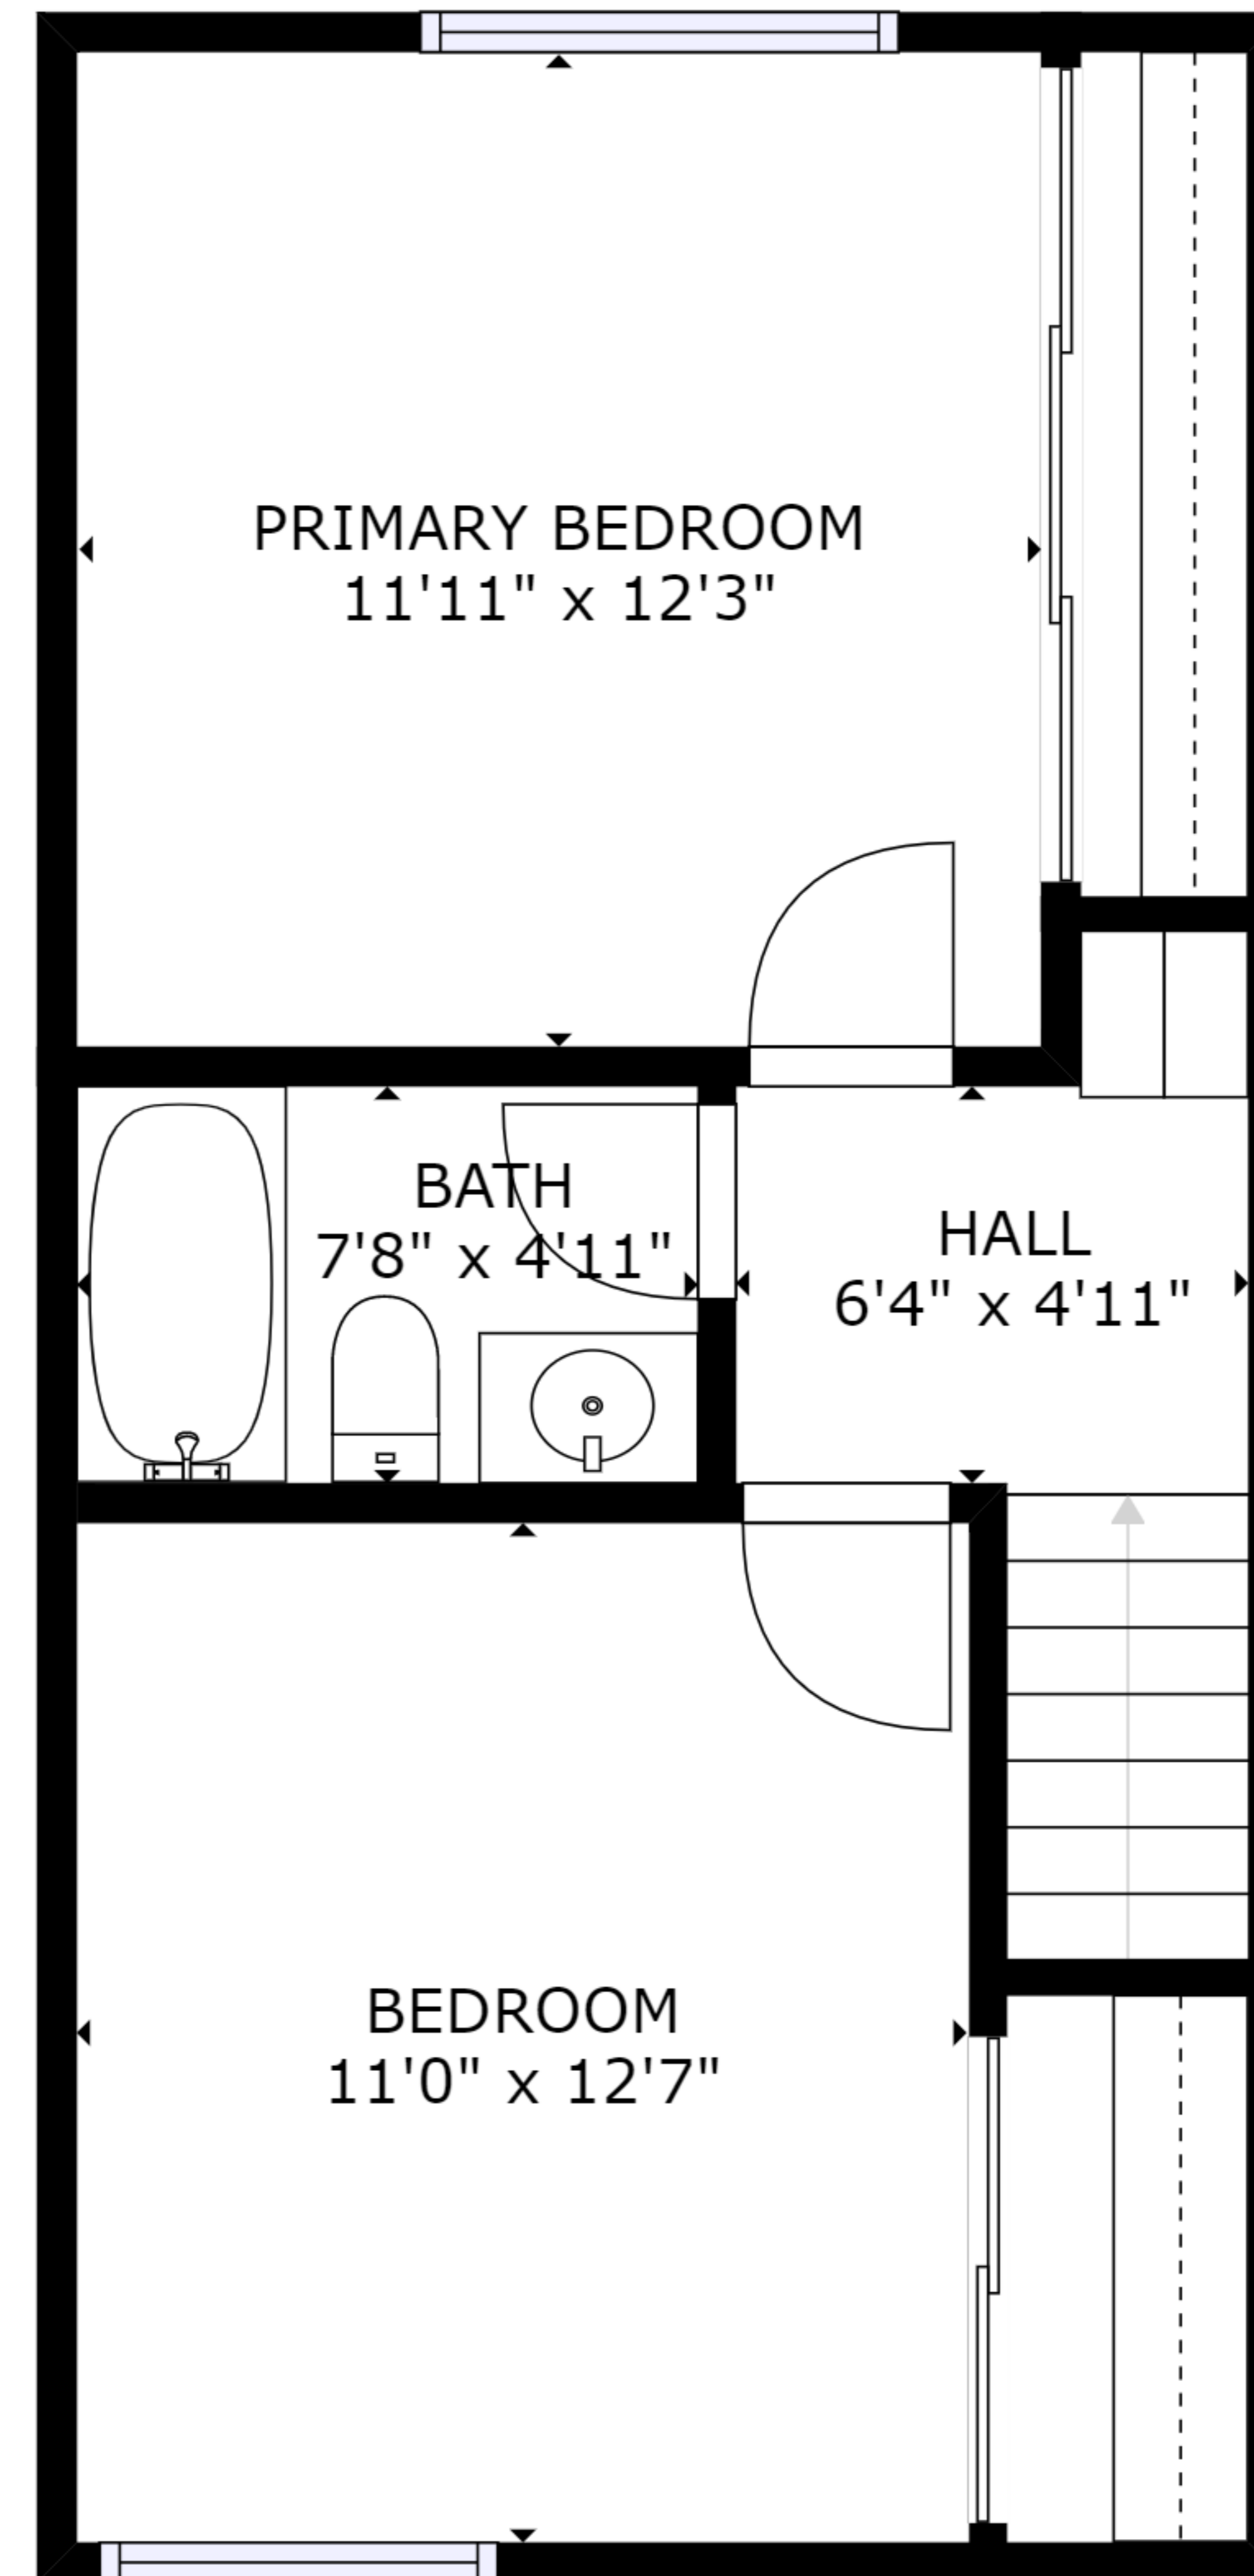

FLOOR 1

FLOOR 2

GROSS INTERNAL AREA  
 FLOOR 1: 447 sq. ft, FLOOR 2: 447 sq. ft  
 TOTAL: 895 sq. ft  
 SIZES AND DIMENSIONS ARE APPROXIMATE, ACTUAL MAY VARY.