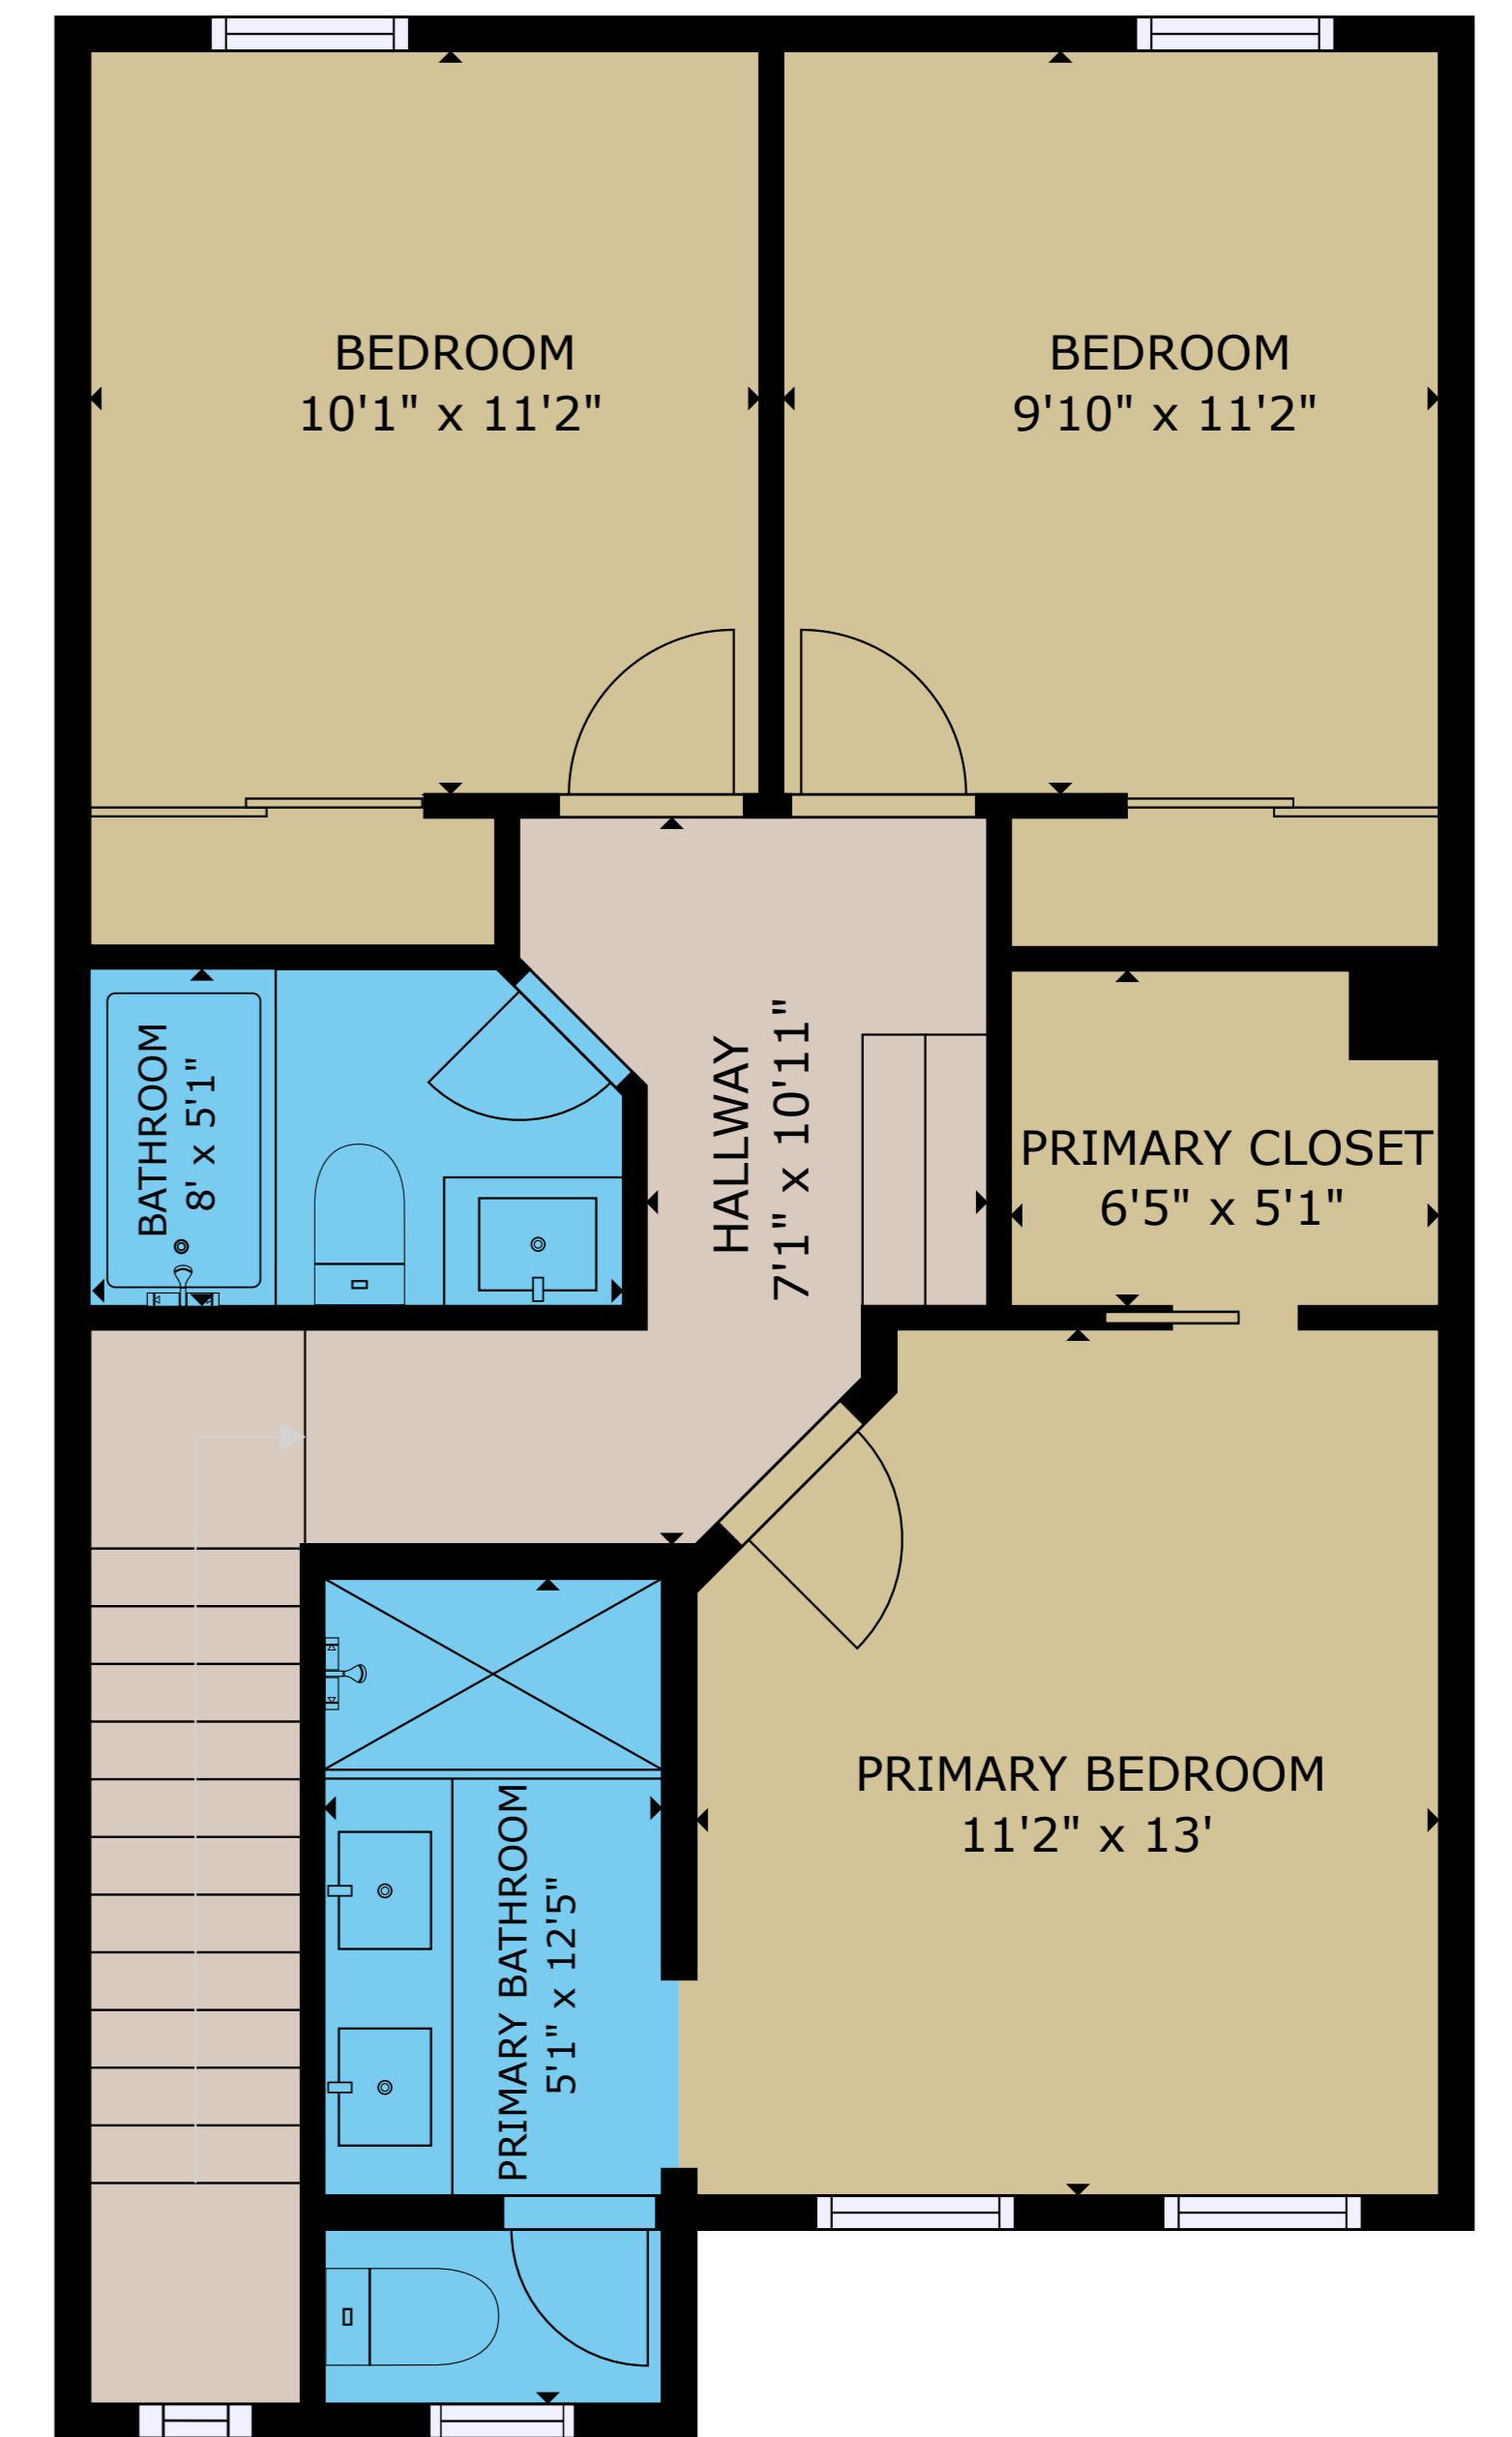

FLOOR 1

FLOOR 2

FLOOR 3

GROSS INTERNAL AREA  
 FLOOR 1: 261 sq ft, FLOOR 2: 605 sq ft, FLOOR 3: 677 sq ft  
 TOTAL: 1543 sq ft  
 SIZES AND DIMENSIONS ARE APPROXIMATE, ACTUAL MAY VARY.