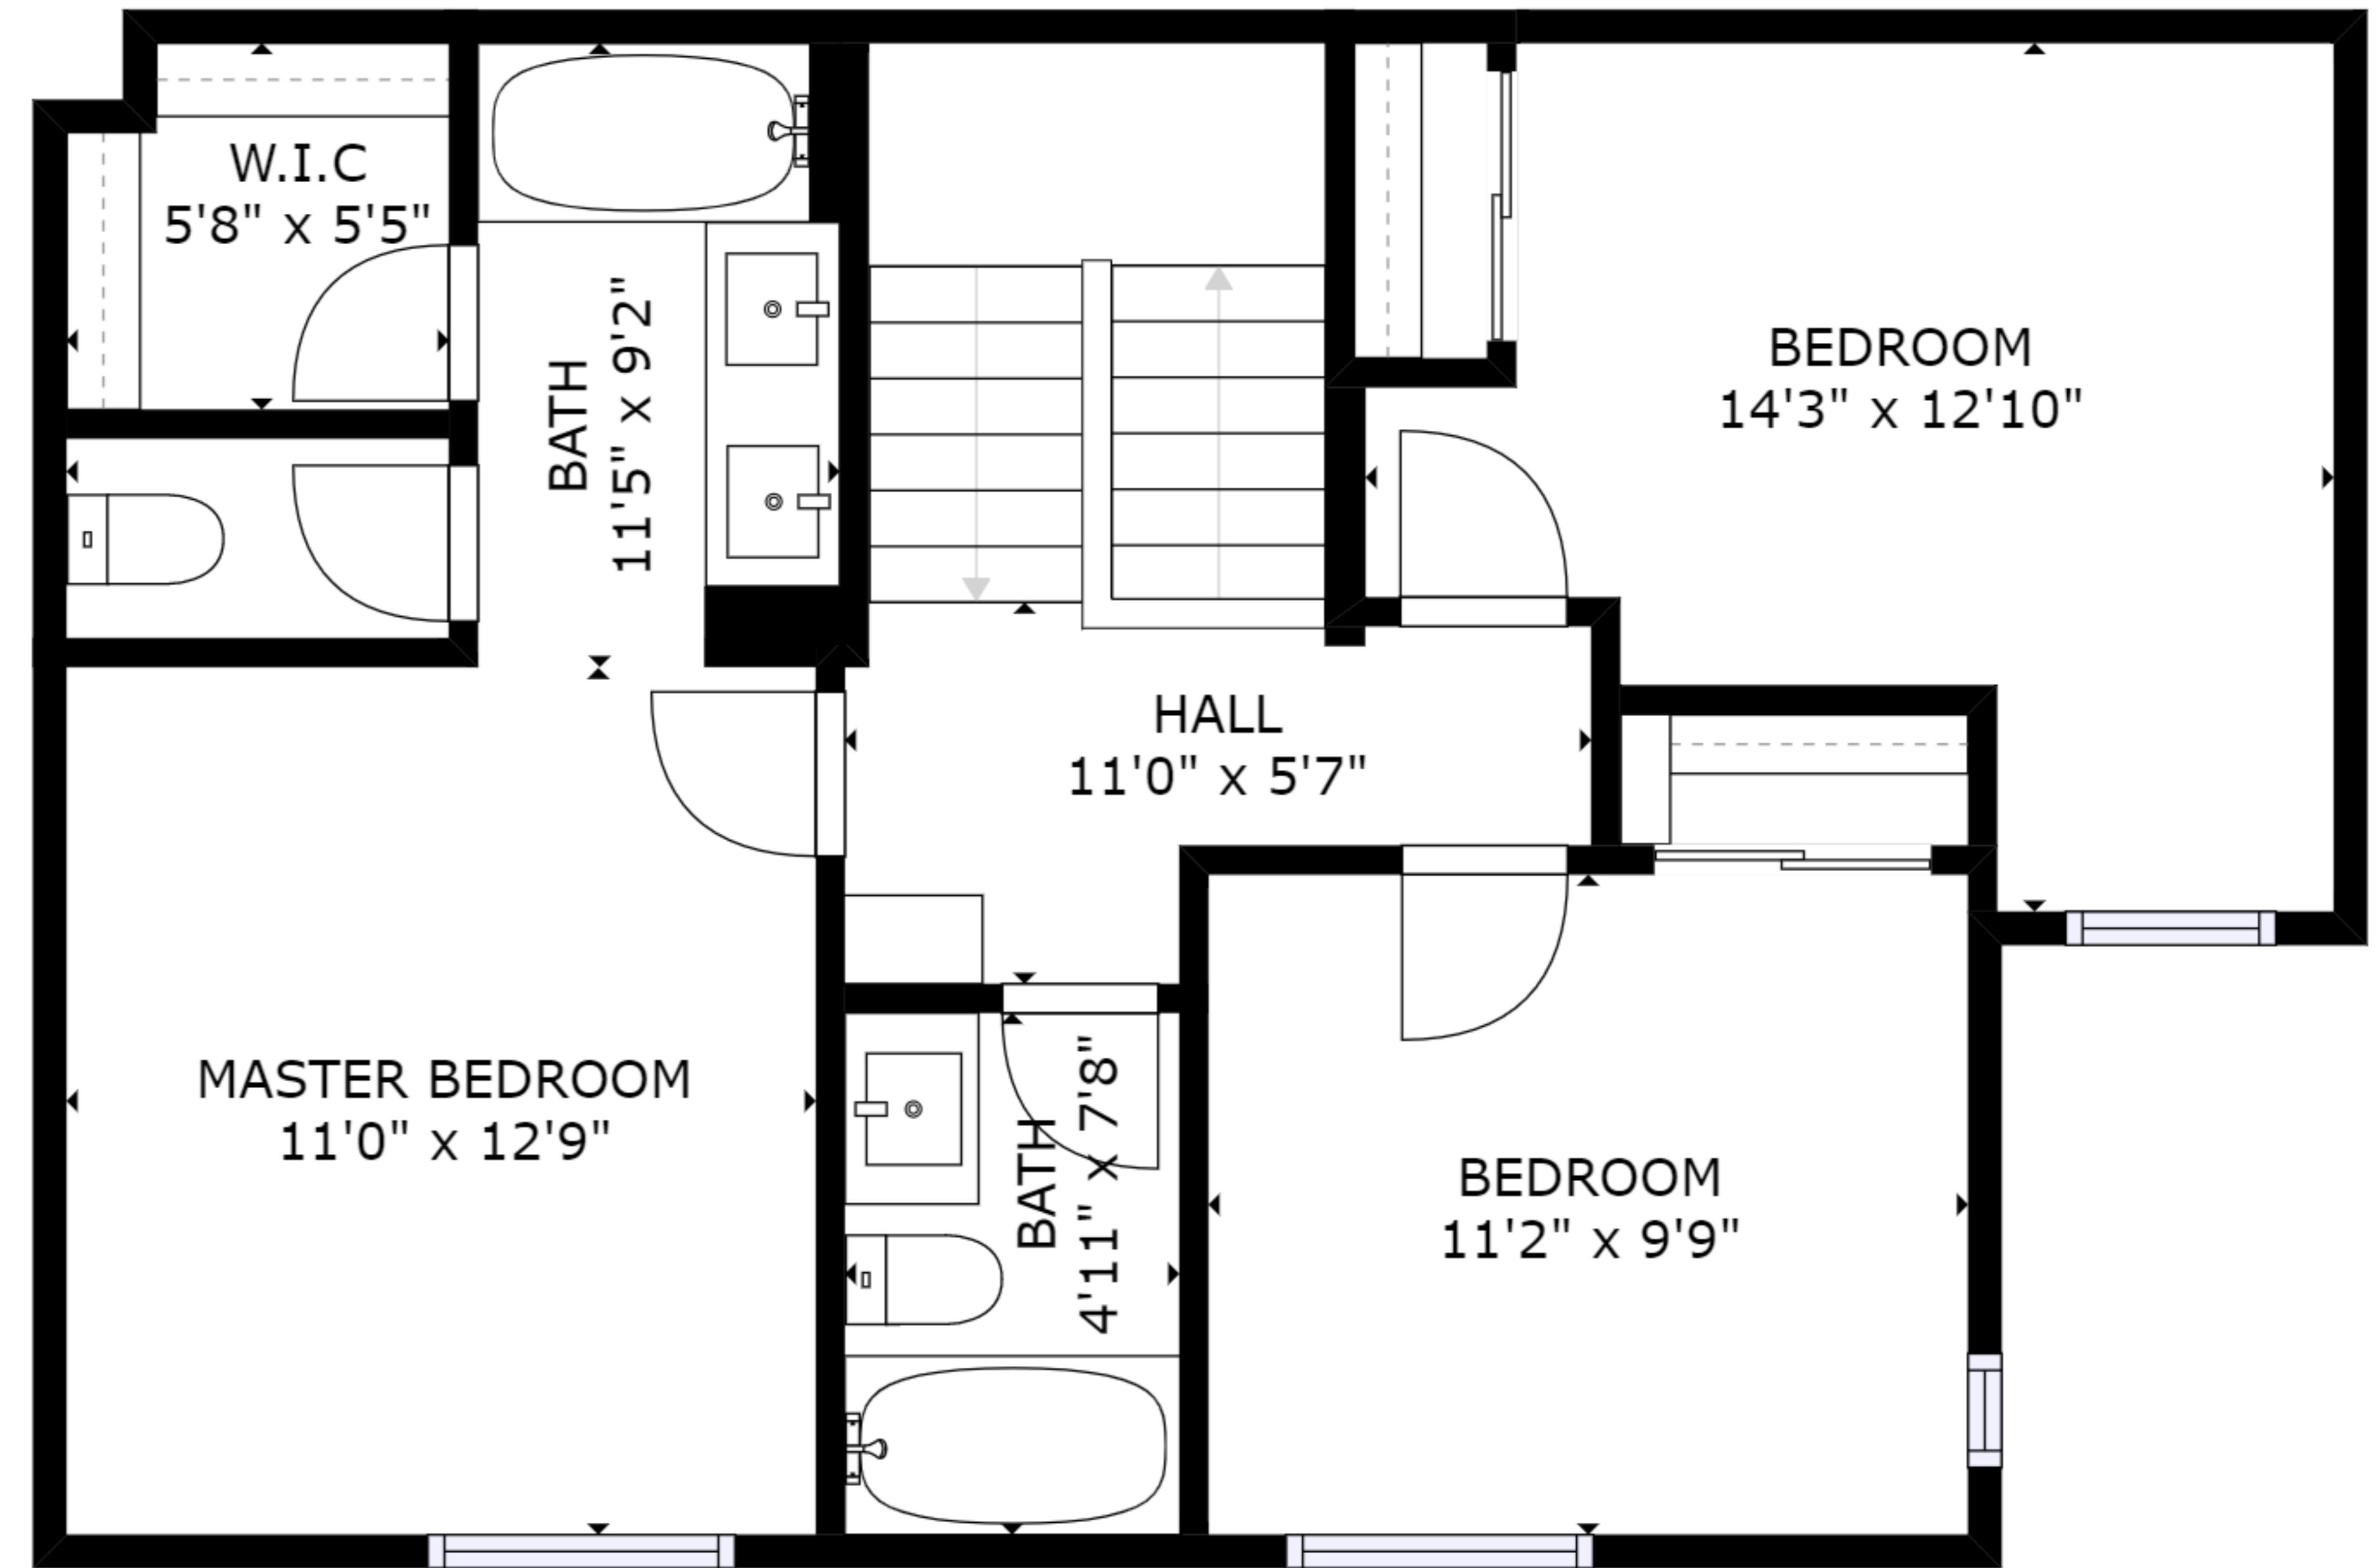

FLOOR 1

FLOOR 2

GROSS INTERNAL AREA
 FLOOR 1: 676 sq ft, FLOOR 2: 682 sq ft
 TOTAL: 1359 sq ft
 SIZES AND DIMENSIONS ARE APPROXIMATE, ACTUAL MAY VARY.