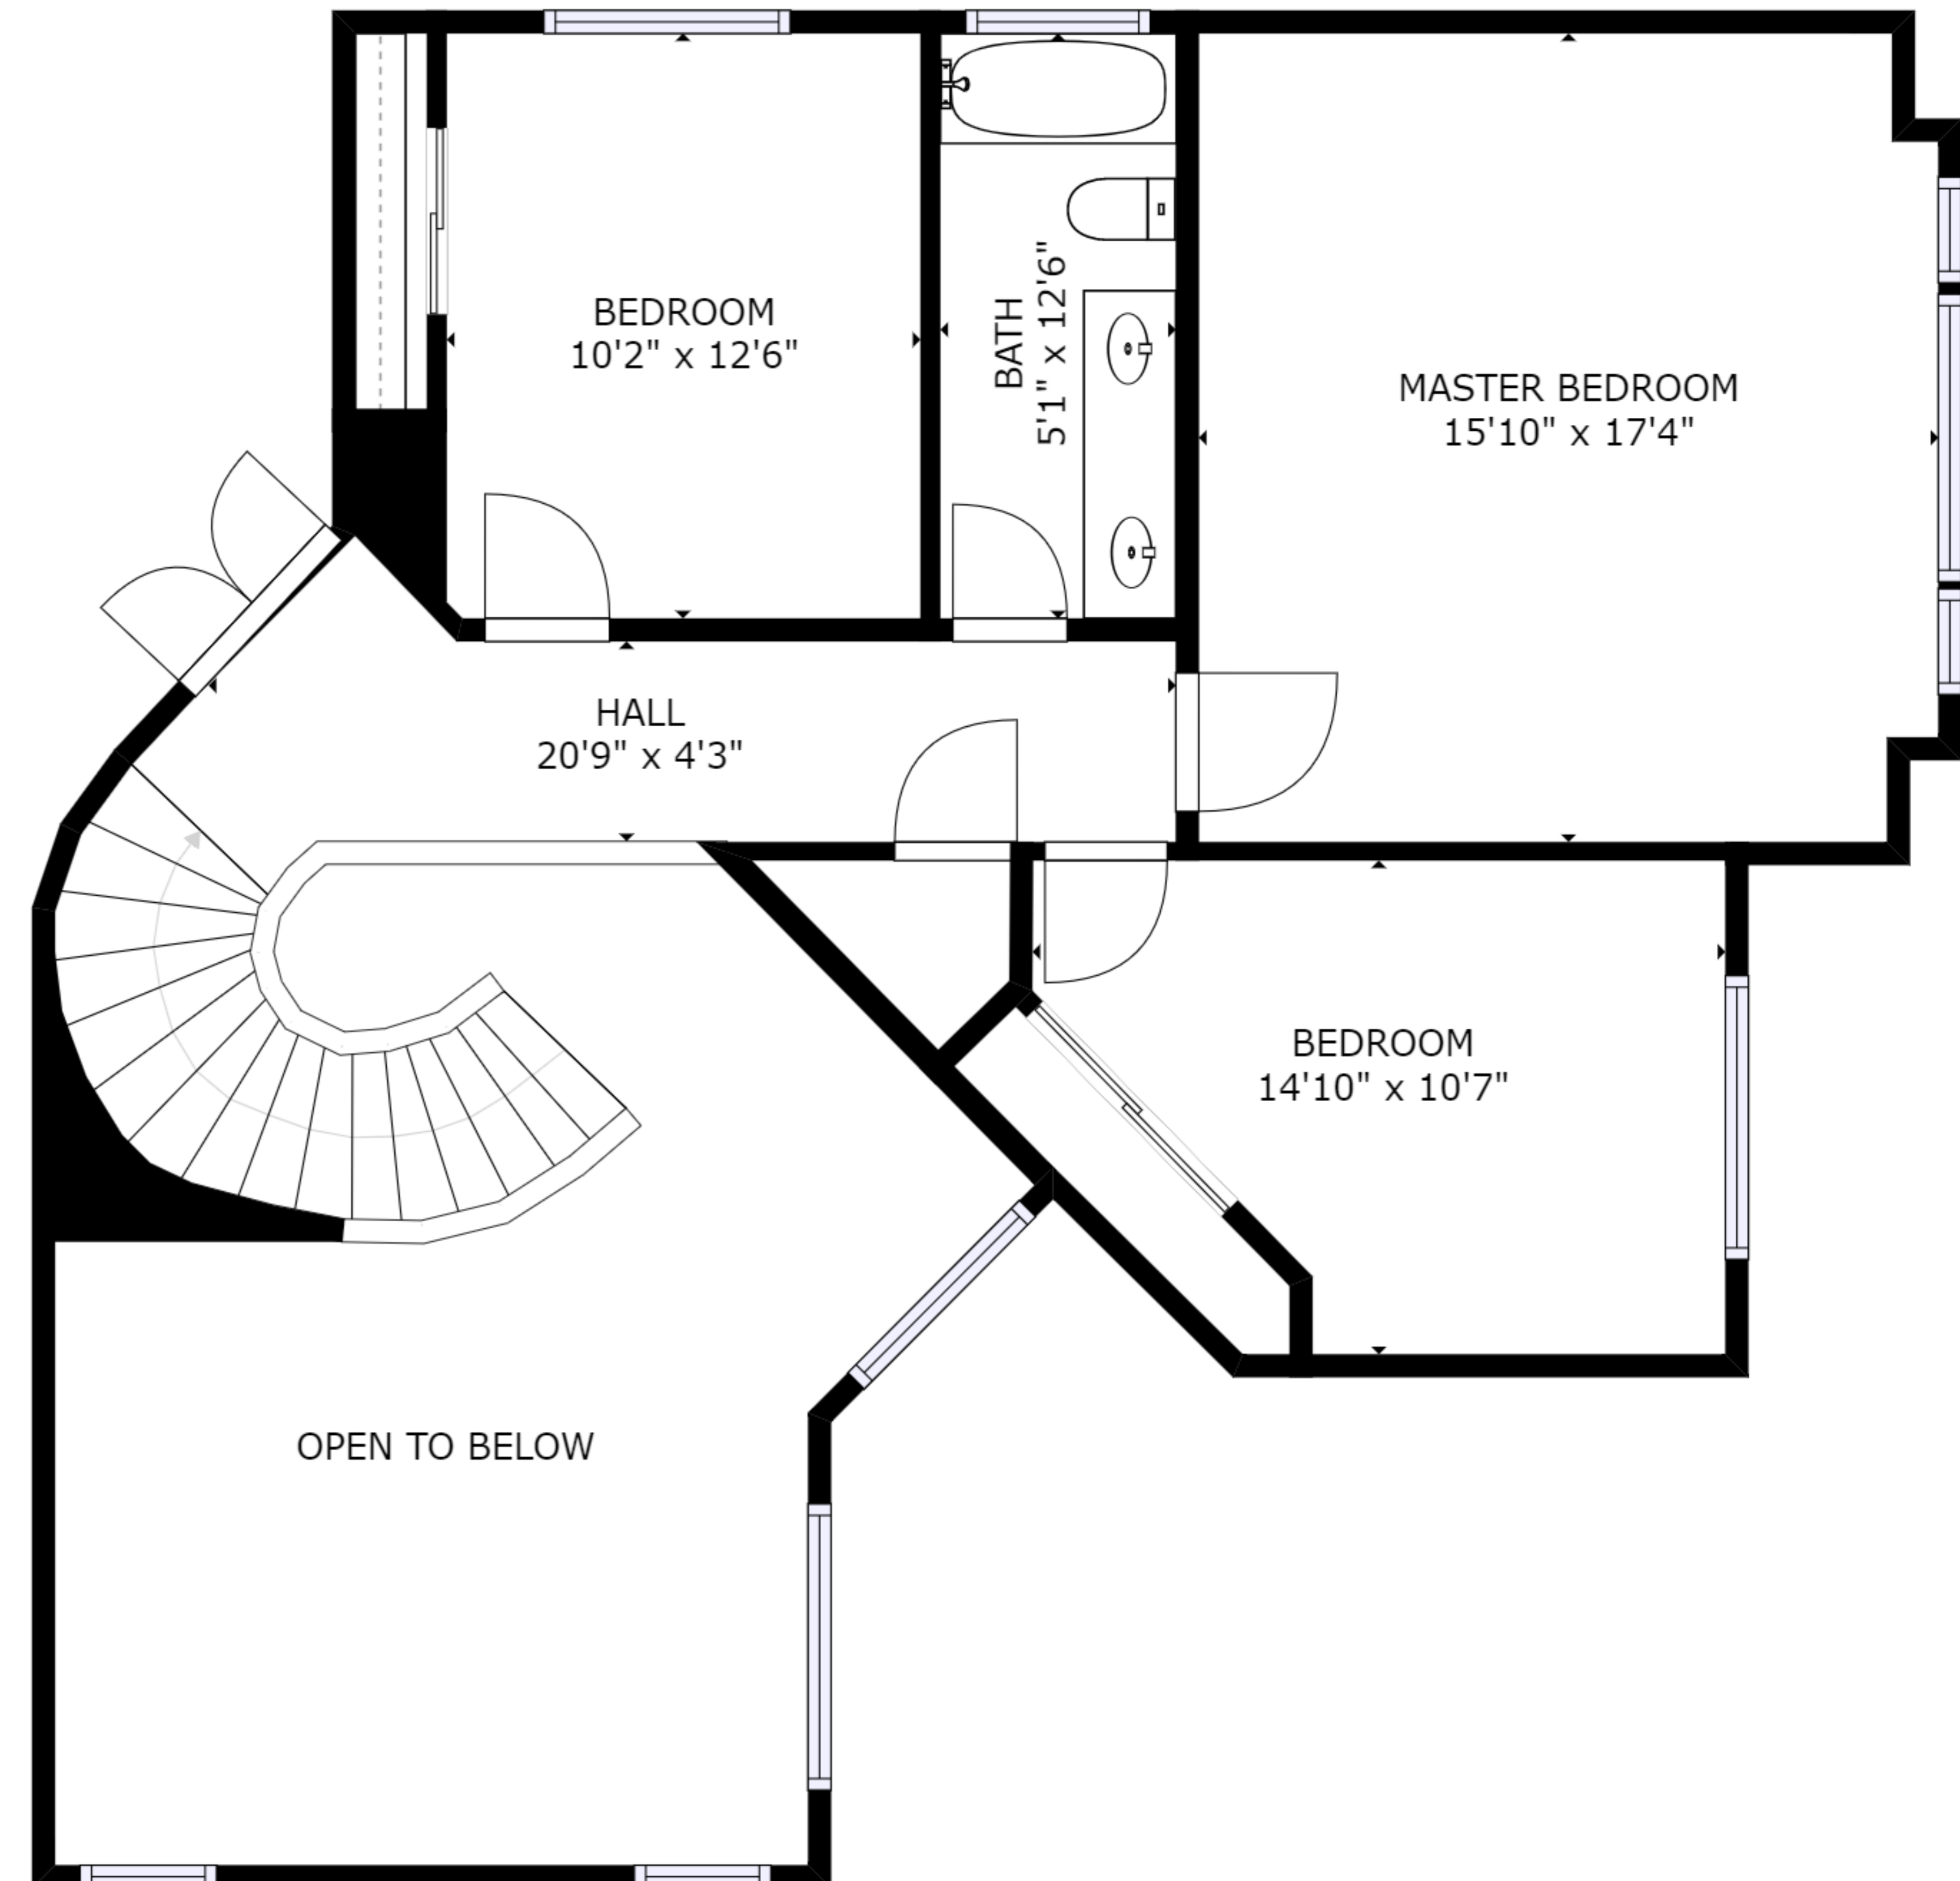

FLOOR 1

FLOOR 2

GROSS INTERNAL AREA
 FLOOR 1: 1322 sq ft, FLOOR 2: 860 sq ft
 TOTAL: 2182 sq ft
 SIZES AND DIMENSIONS ARE APPROXIMATE, ACTUAL MAY VARY.