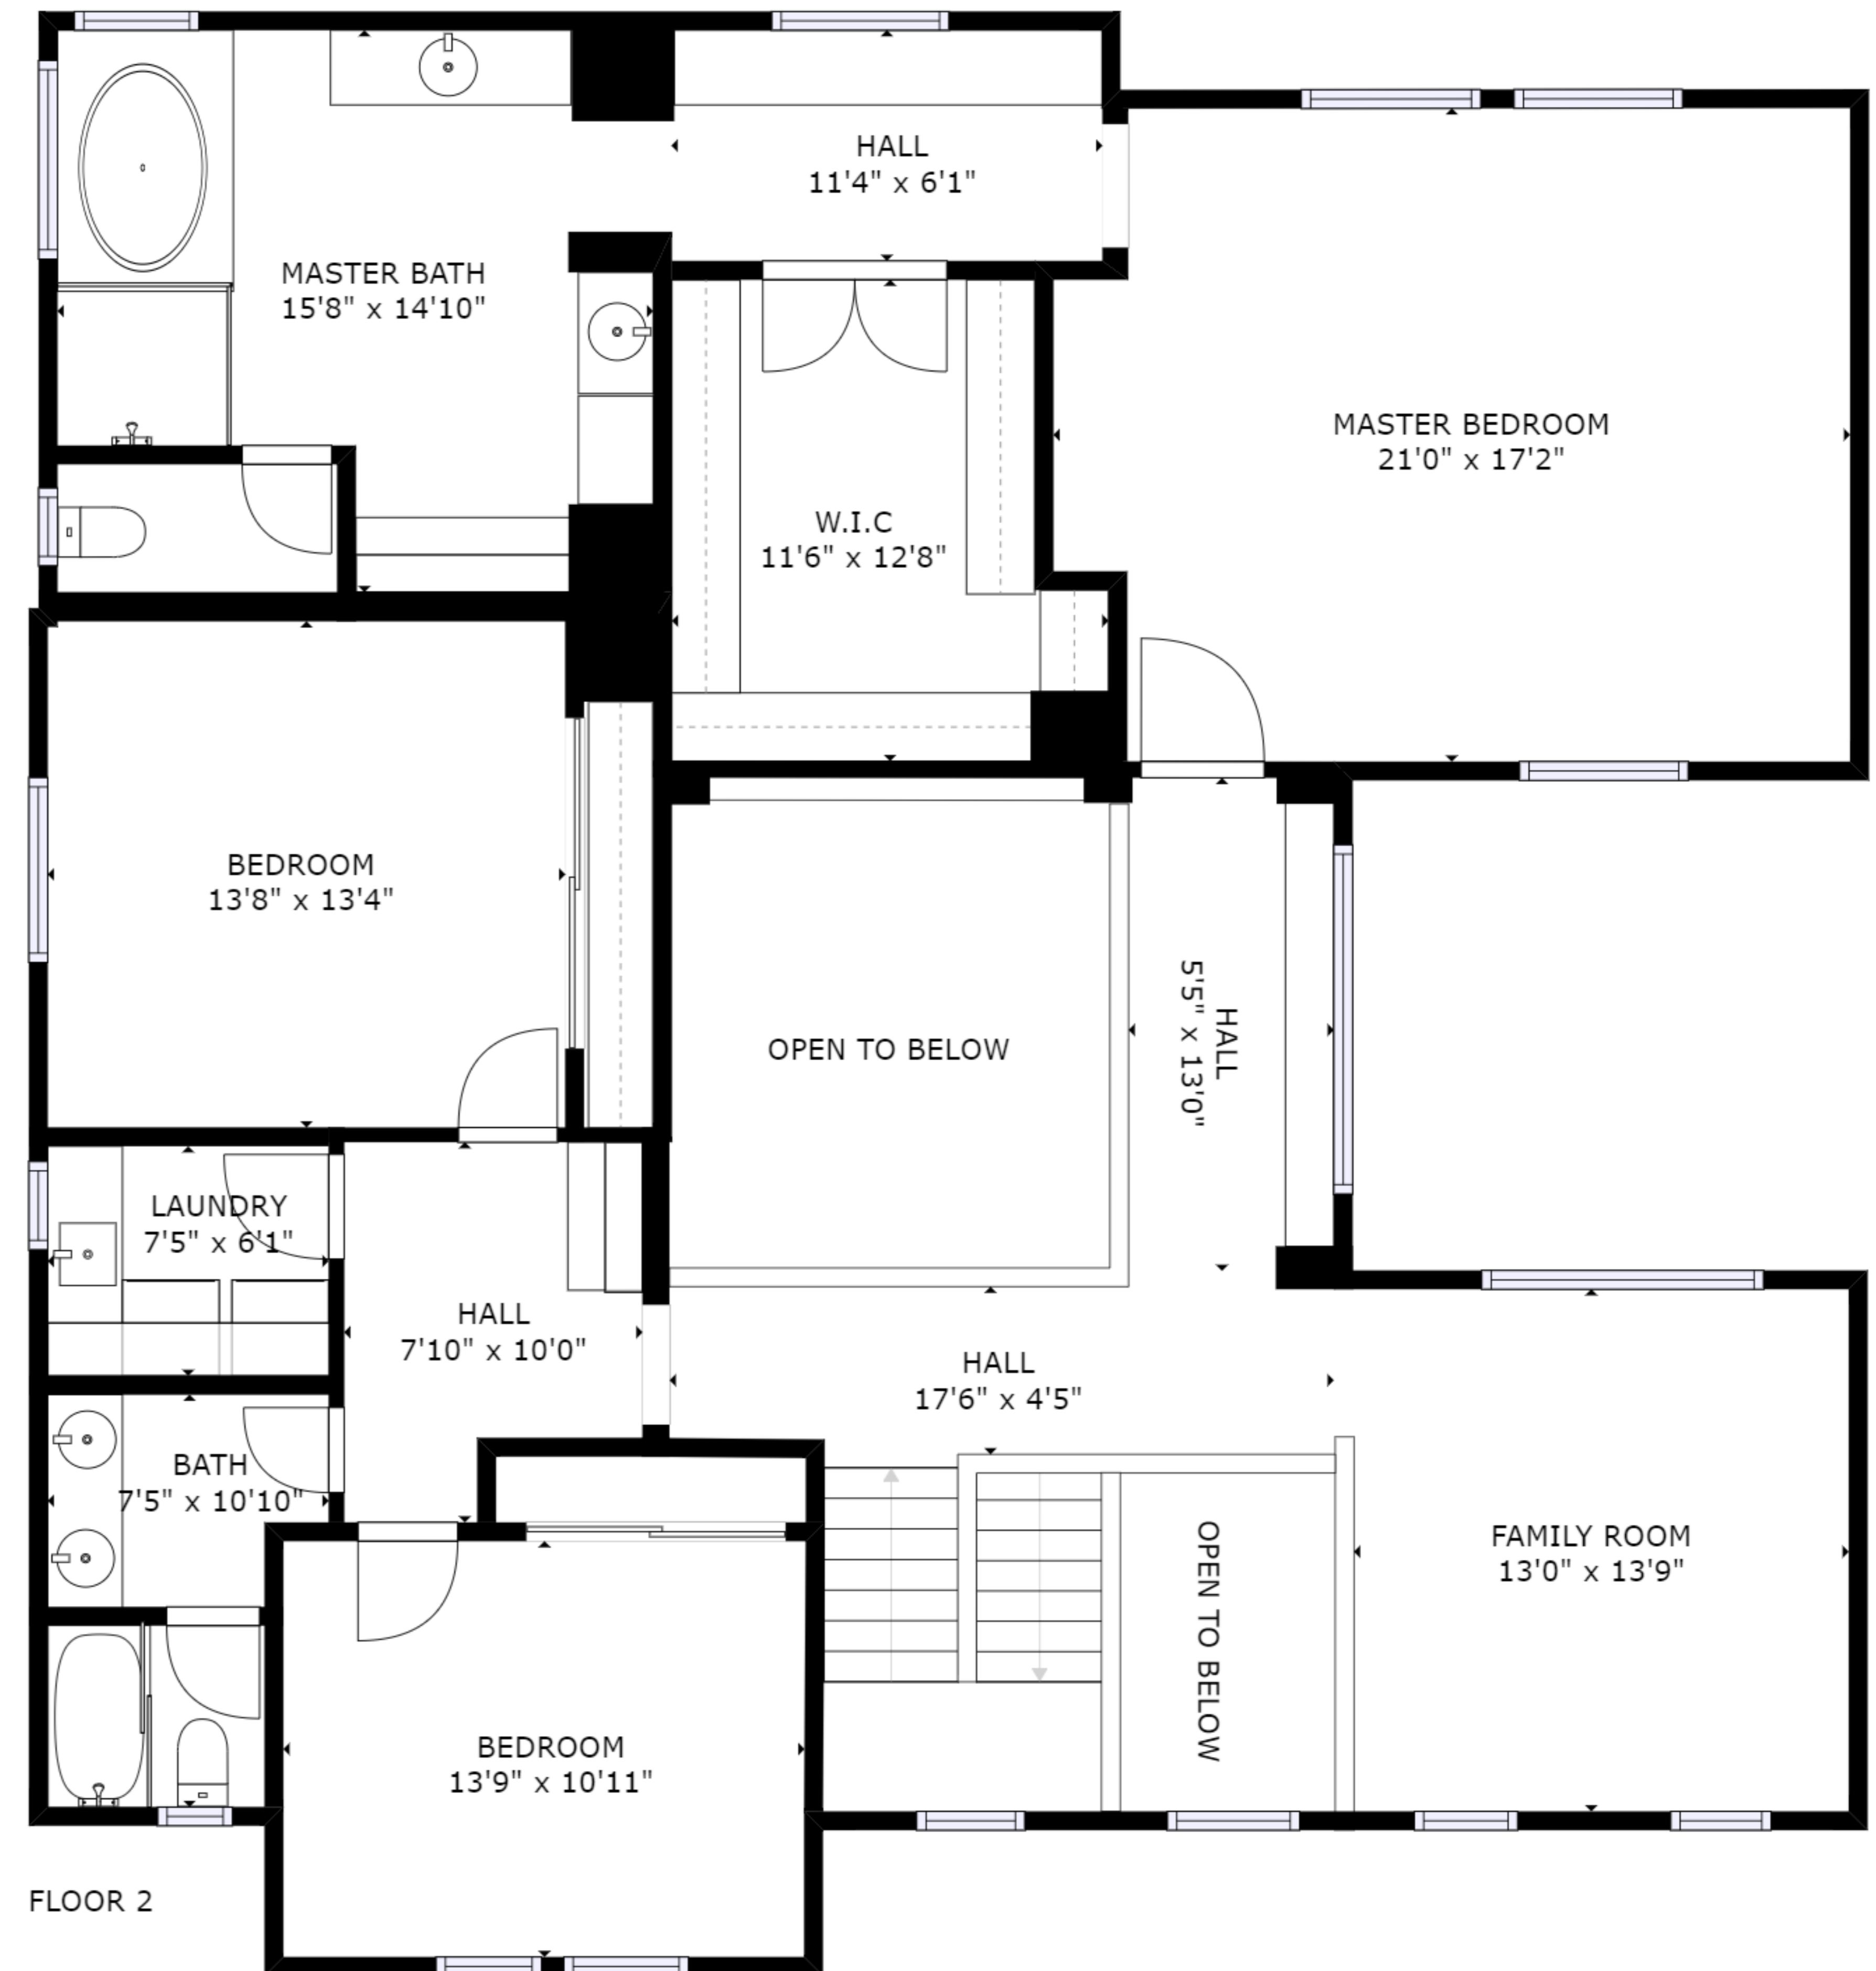

FLOOR 1

FLOOR 2

GROSS INTERNAL AREA
 FLOOR 1: 1493 sq ft, FLOOR 2: 1842 sq ft
 TOTAL: 3335 sq ft
 SIZES AND DIMENSIONS ARE APPROXIMATE, ACTUAL MAY VARY.