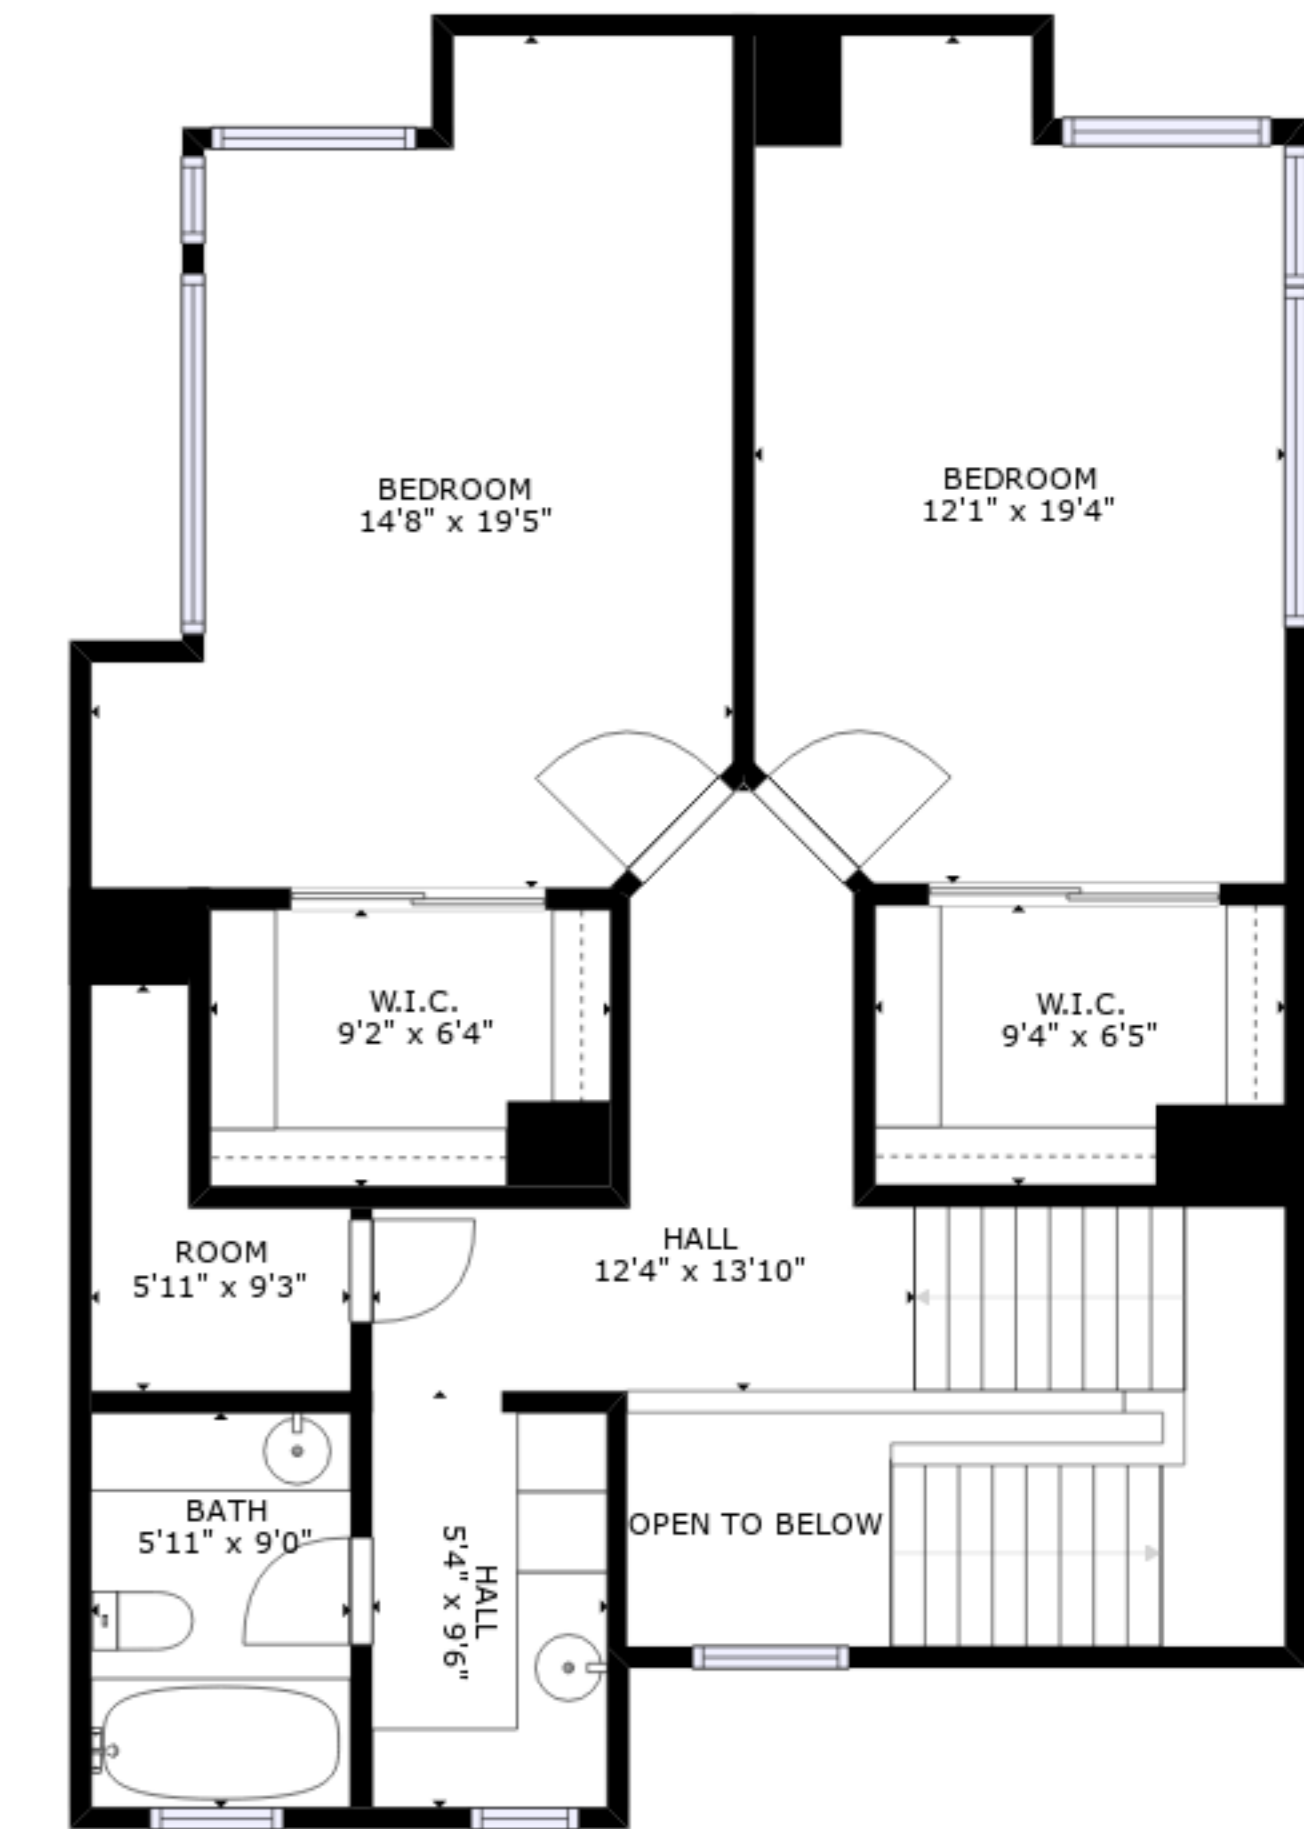

FLOOR 1

FLOOR 2

FLOOR 3

FLOOR 4

GROSS INTERNAL AREA
 FLOOR 1: 1256 sq. ft, FLOOR 2: 1337 sq. ft
 FLOOR 3: 467 sq. ft, FLOOR 4: 941 sq. ft
 EXCLUDED AREAS: , GARAGE: 683 sq. ft
 TOTAL: 4001 sq. ft

SIZES AND DIMENSIONS ARE APPROXIMATE, ACTUAL MAY VARY.