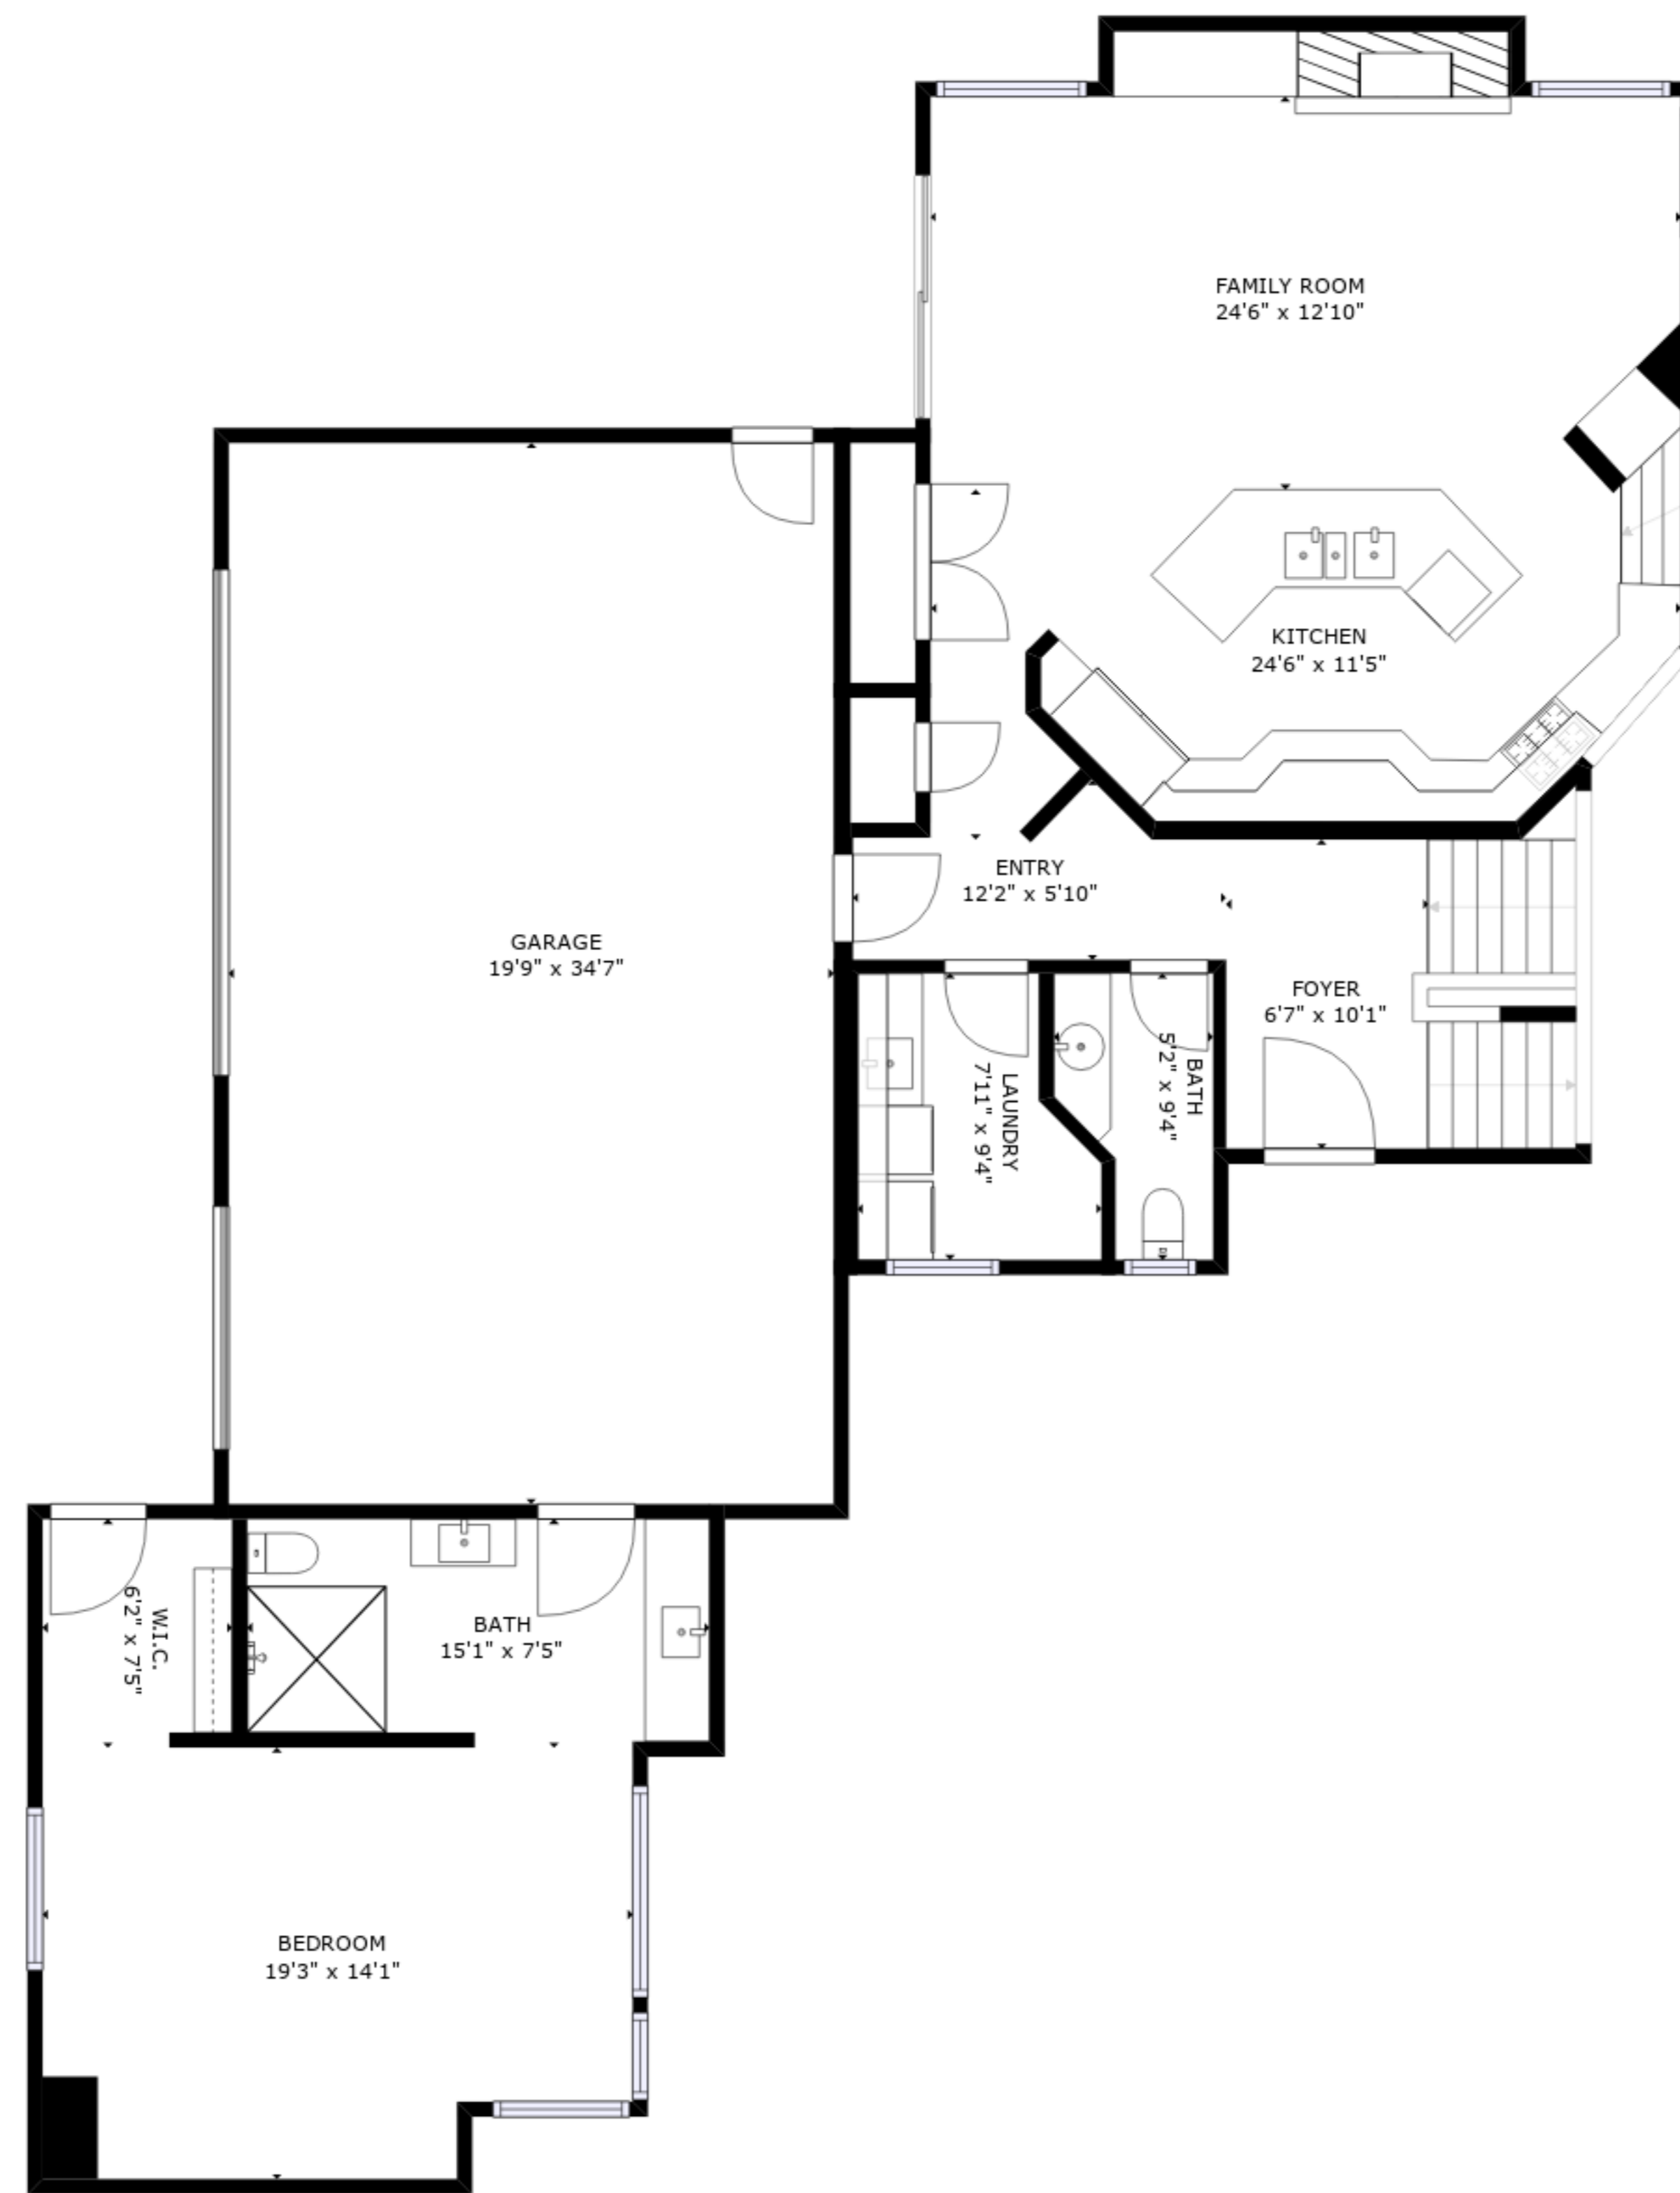

FLOOR 1

FLOOR 2

FLOOR 3

FLOOR 4

GROSS INTERNAL AREA
 FLOOR 1: 1256 sq. ft, FLOOR 2: 1337 sq. ft
 FLOOR 3: 467 sq. ft, FLOOR 4: 941 sq. ft
 EXCLUDED AREAS: , GARAGE: 683 sq. ft
 TOTAL: 4001 sq. ft

SIZES AND DIMENSIONS ARE APPROXIMATE, ACTUAL MAY VARY.