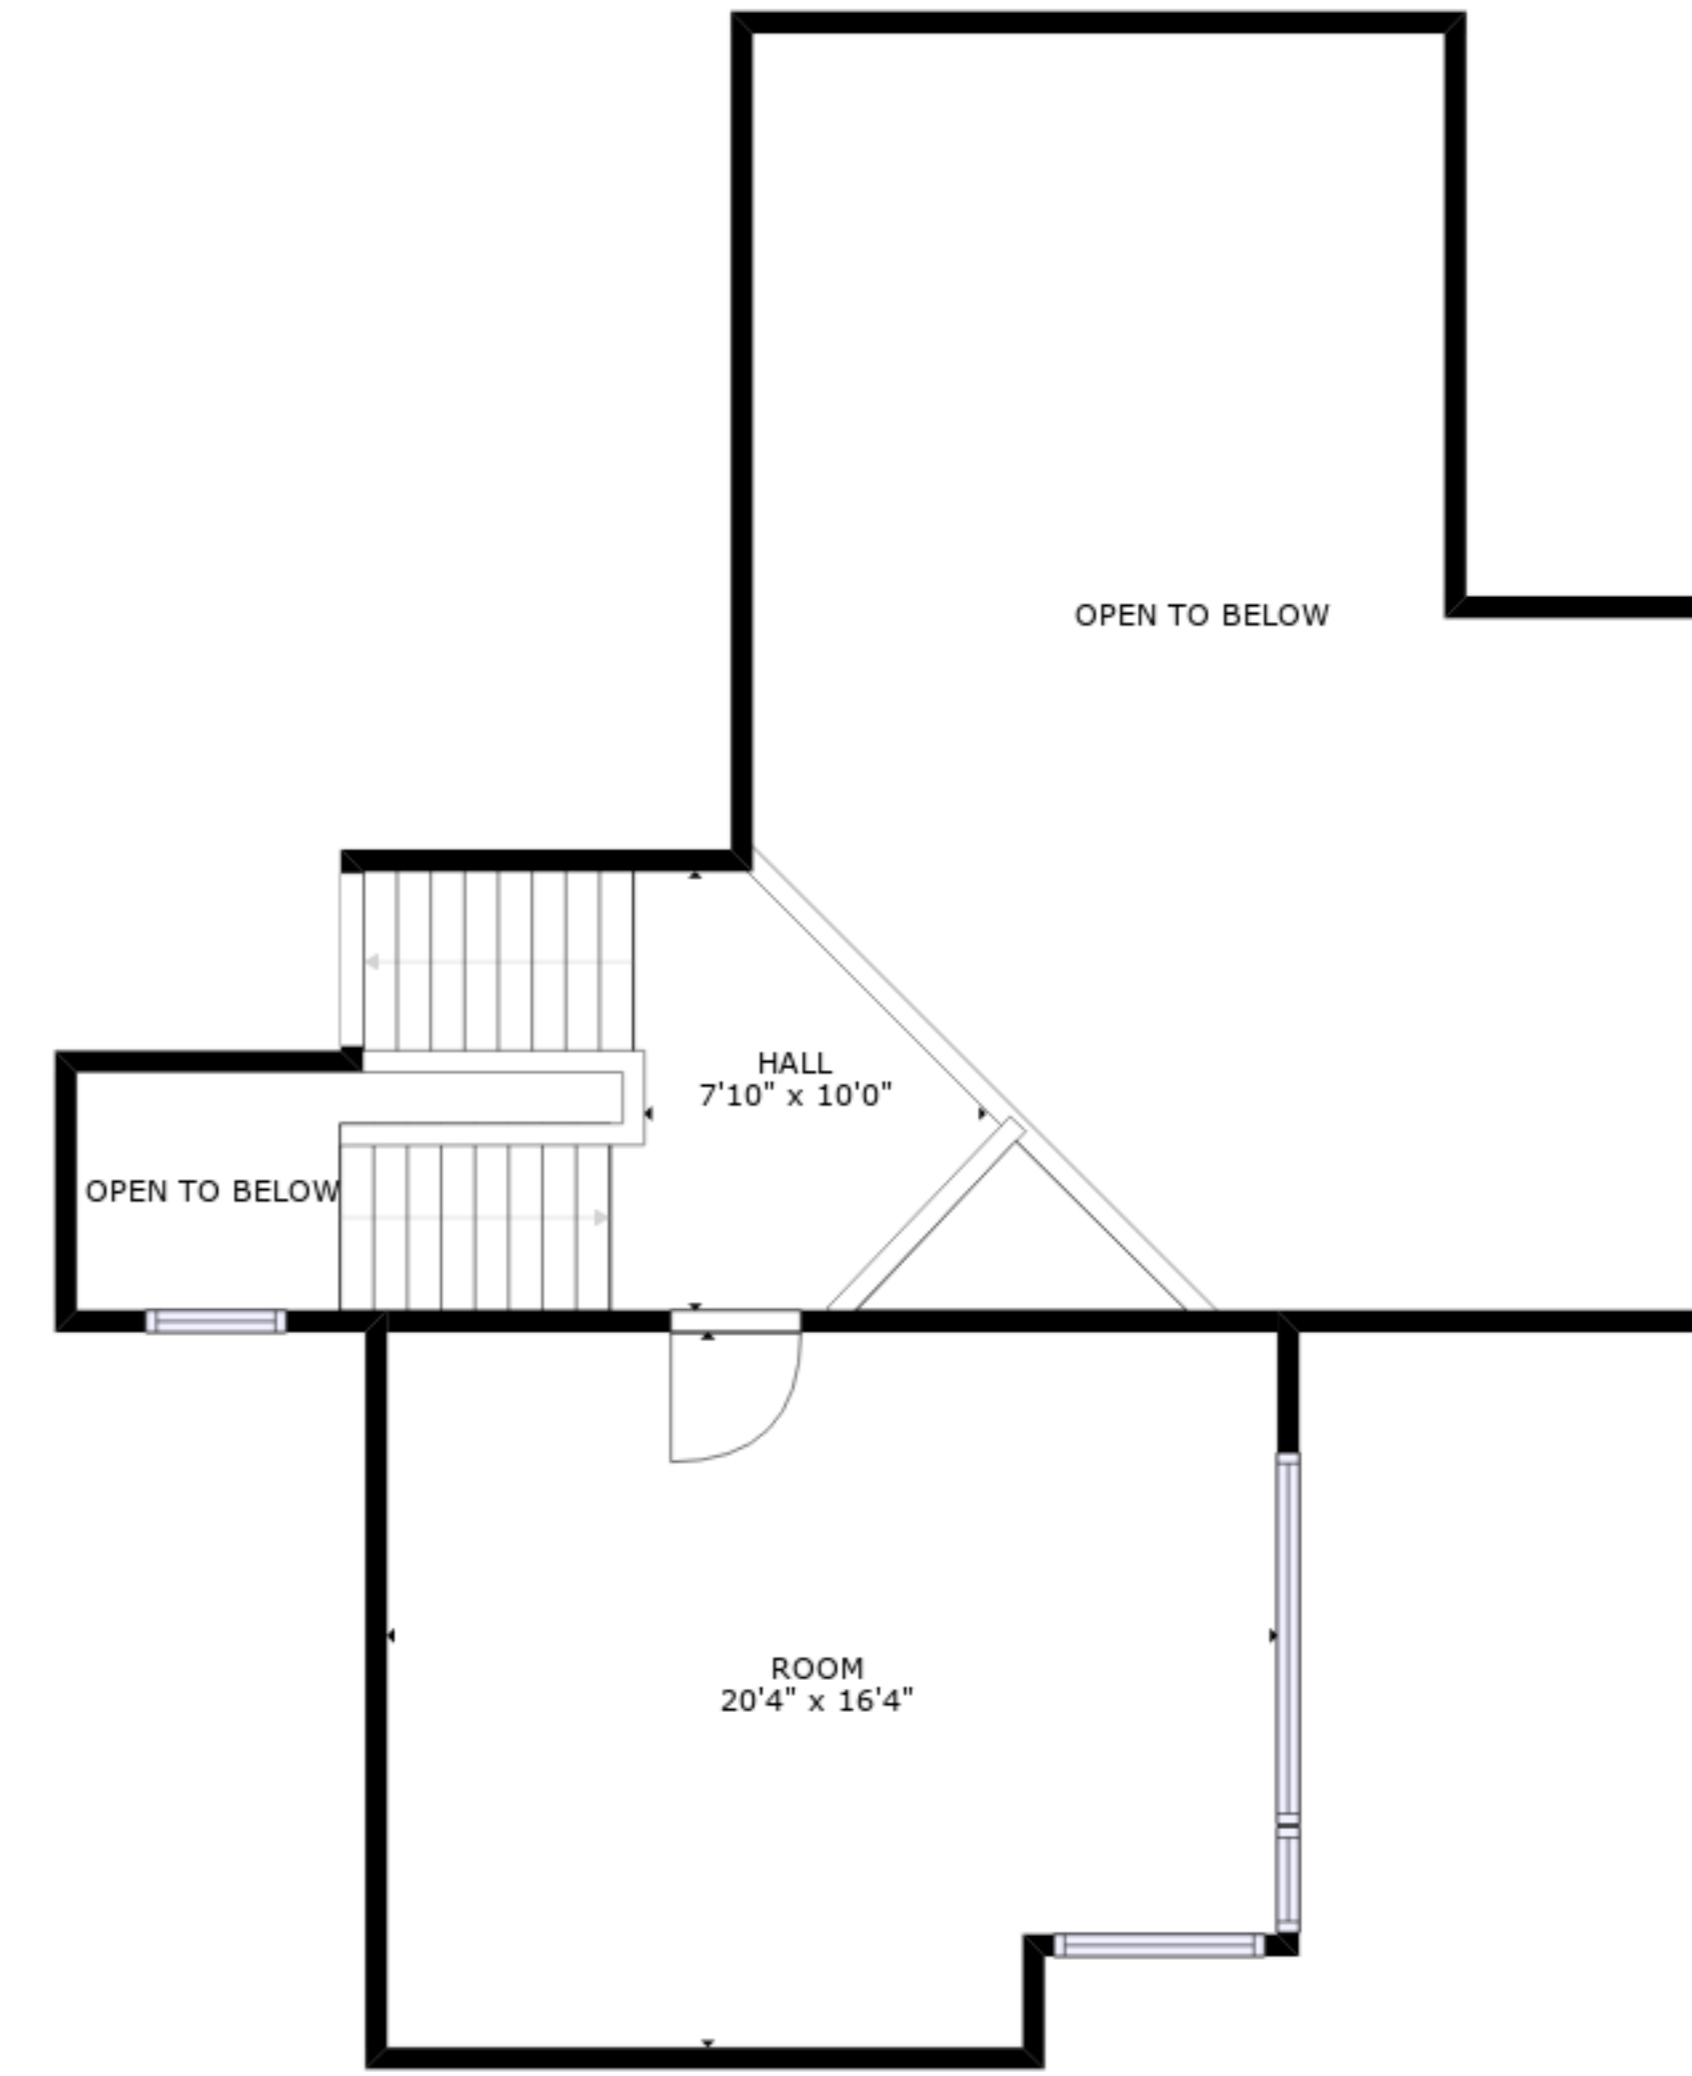

FLOOR 1

FLOOR 2

FLOOR 3

FLOOR 4

GROSS INTERNAL AREA
 FLOOR 1: 1256 sq. ft, FLOOR 2: 1337 sq. ft
 FLOOR 3: 467 sq. ft, FLOOR 4: 941 sq. ft
 EXCLUDED AREAS: , GARAGE: 683 sq. ft
 TOTAL: 4001 sq. ft

SIZES AND DIMENSIONS ARE APPROXIMATE, ACTUAL MAY VARY.