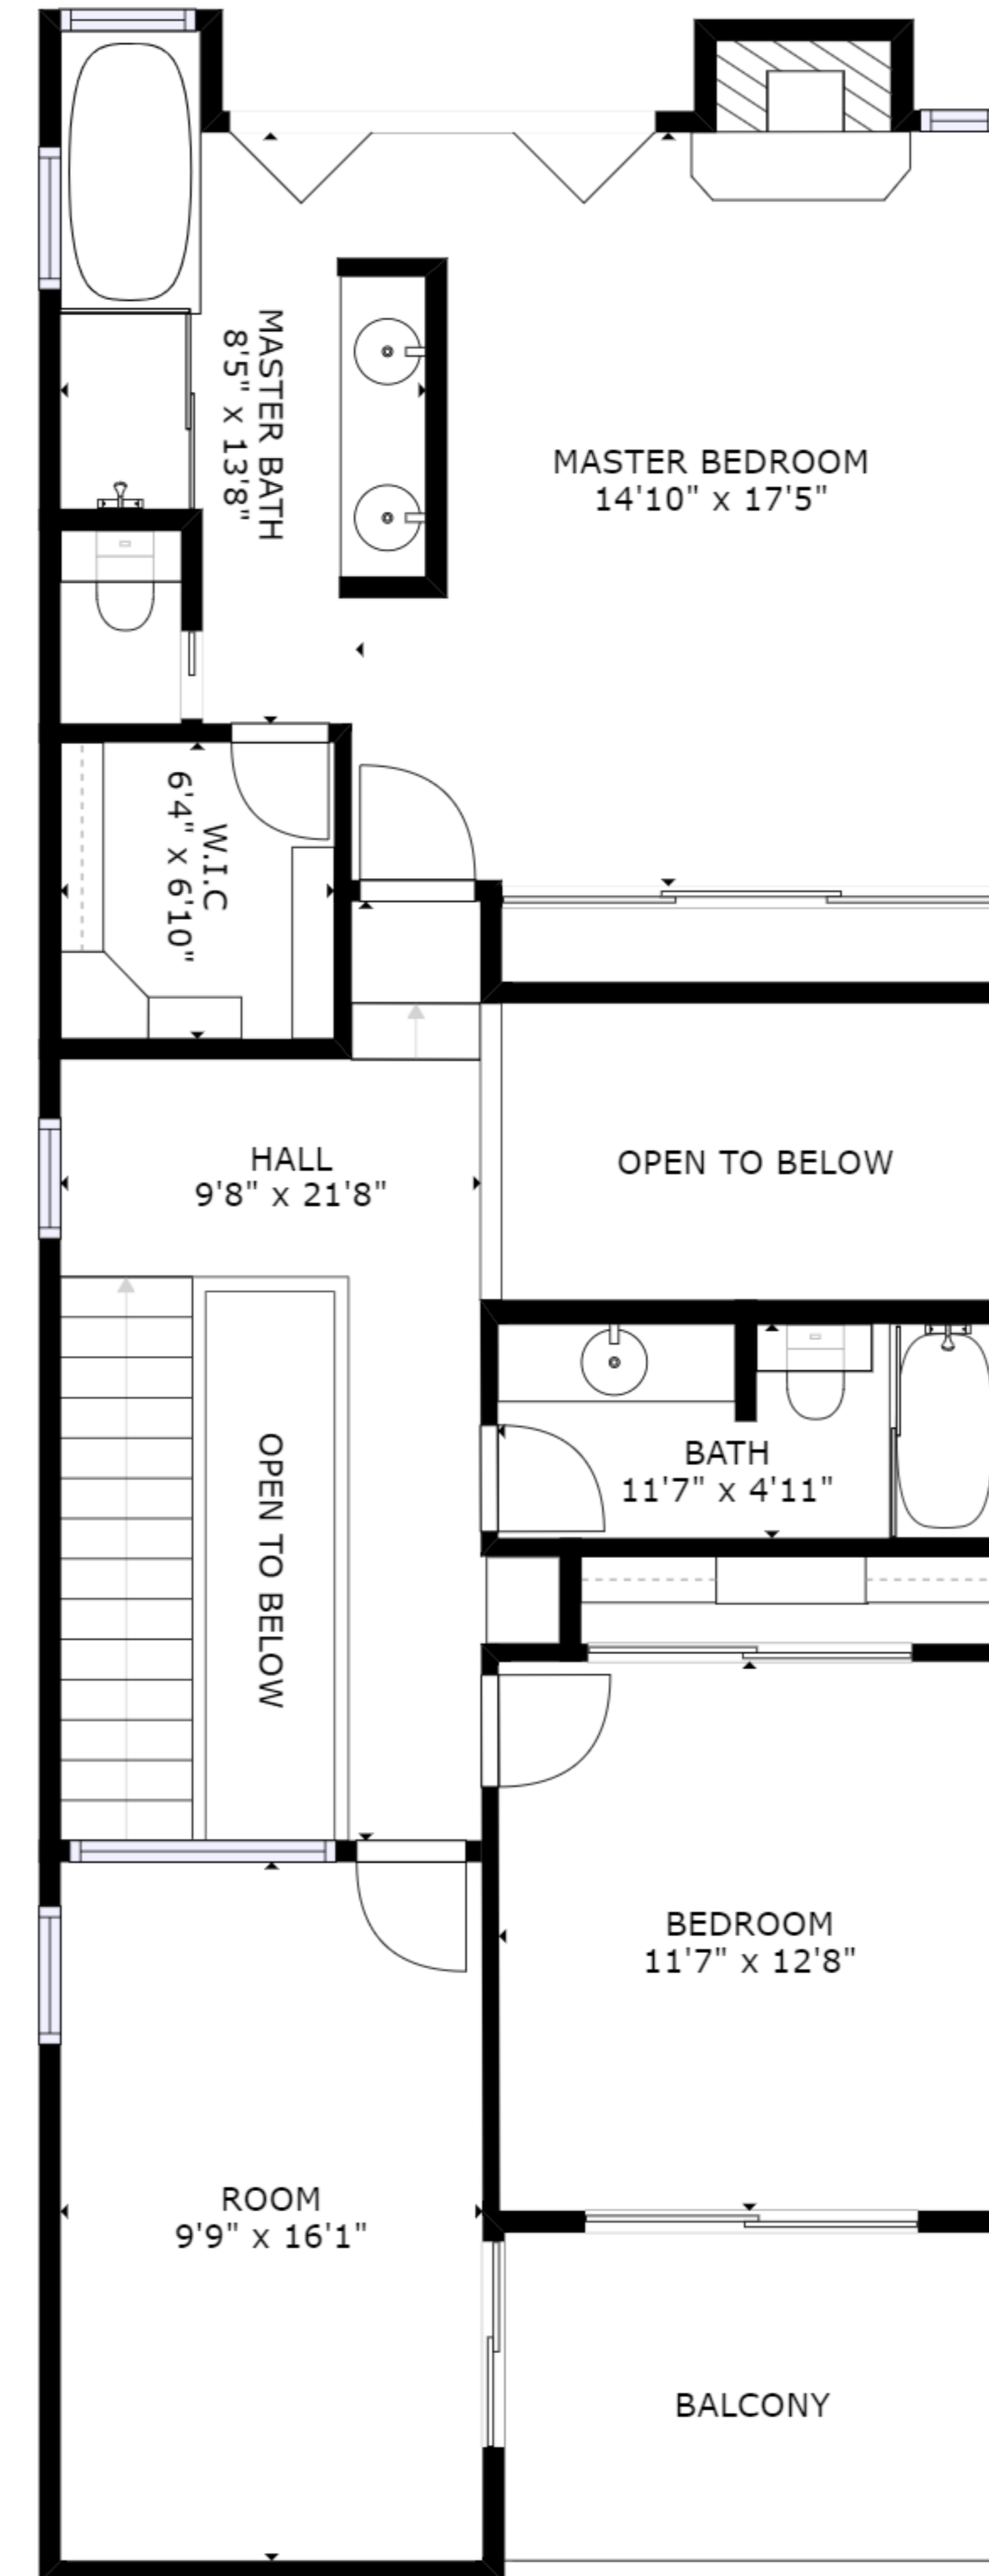

FLOOR 1

FLOOR 2

GROSS INTERNAL AREA
 FLOOR 1: 1029 sq ft, FLOOR 2: 1018 sq ft
 TOTAL: 2047 sq ft
 SIZES AND DIMENSIONS ARE APPROXIMATE, ACTUAL MAY VARY.