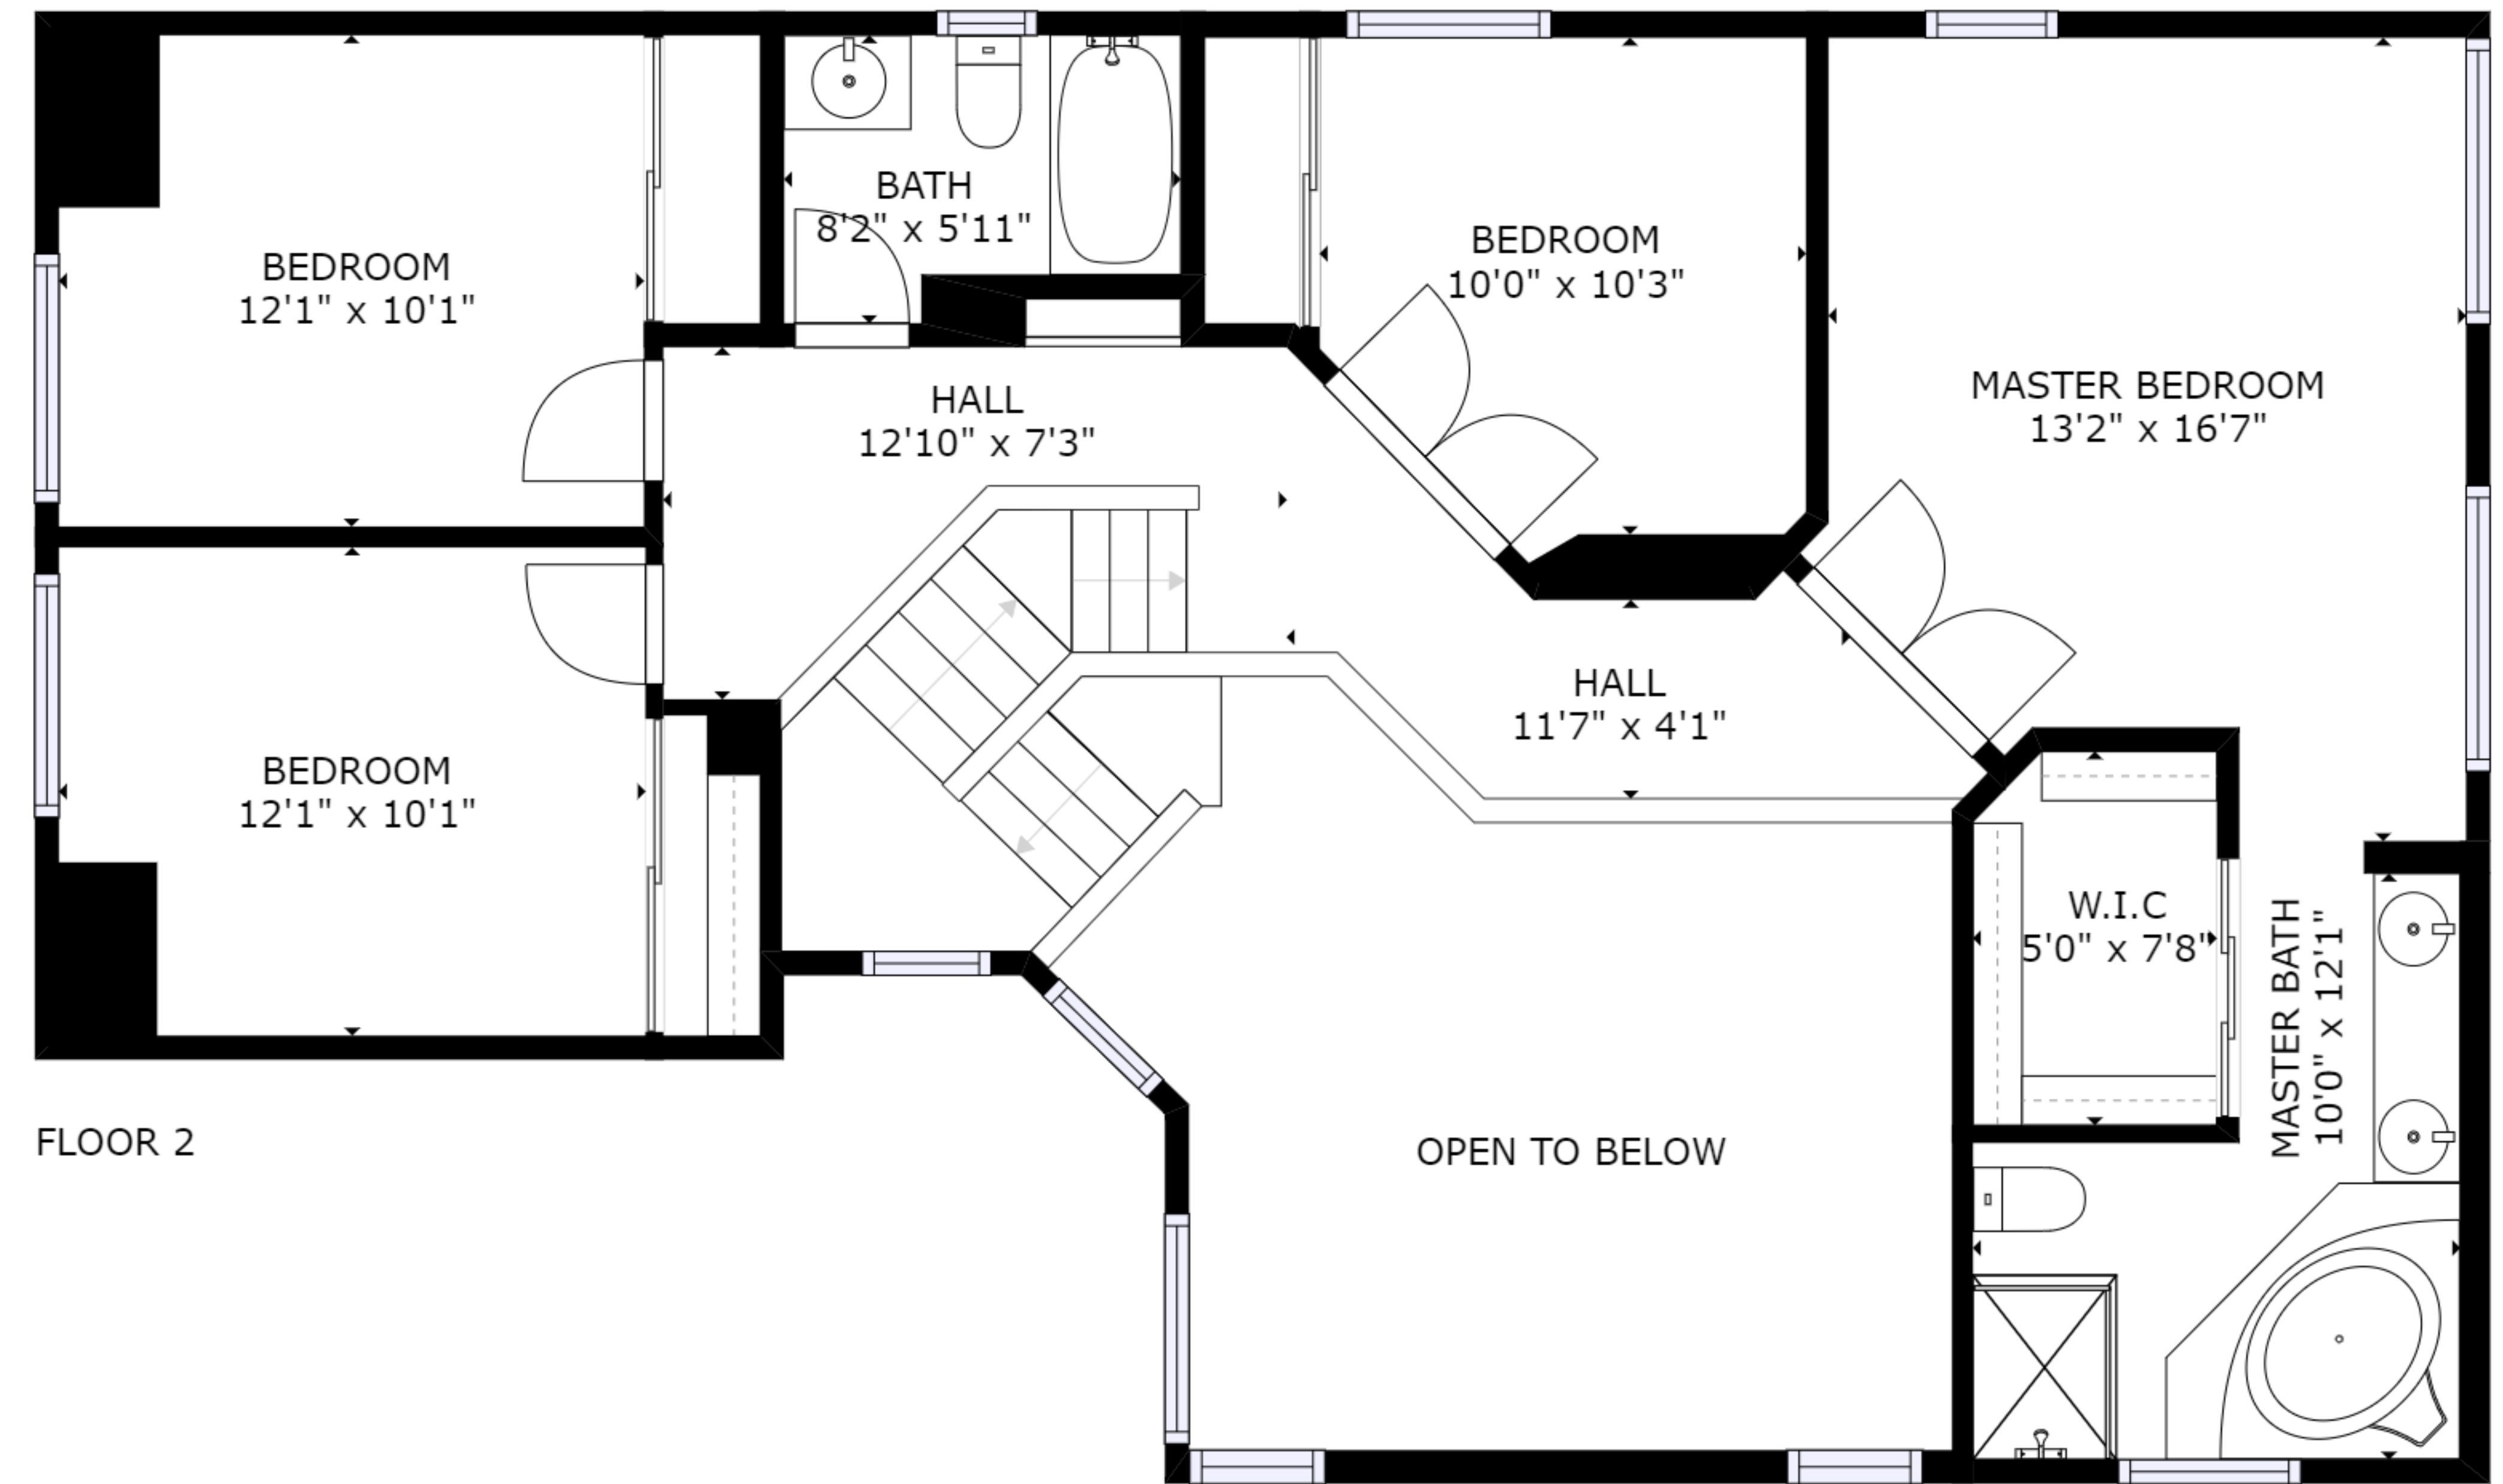

FLOOR 1

FLOOR 2

GROSS INTERNAL AREA
 FLOOR 1: 884 sq ft, FLOOR 2: 1012 sq ft
 TOTAL: 1896 sq ft

SIZES AND DIMENSIONS ARE APPROXIMATE, ACTUAL MAY VARY.