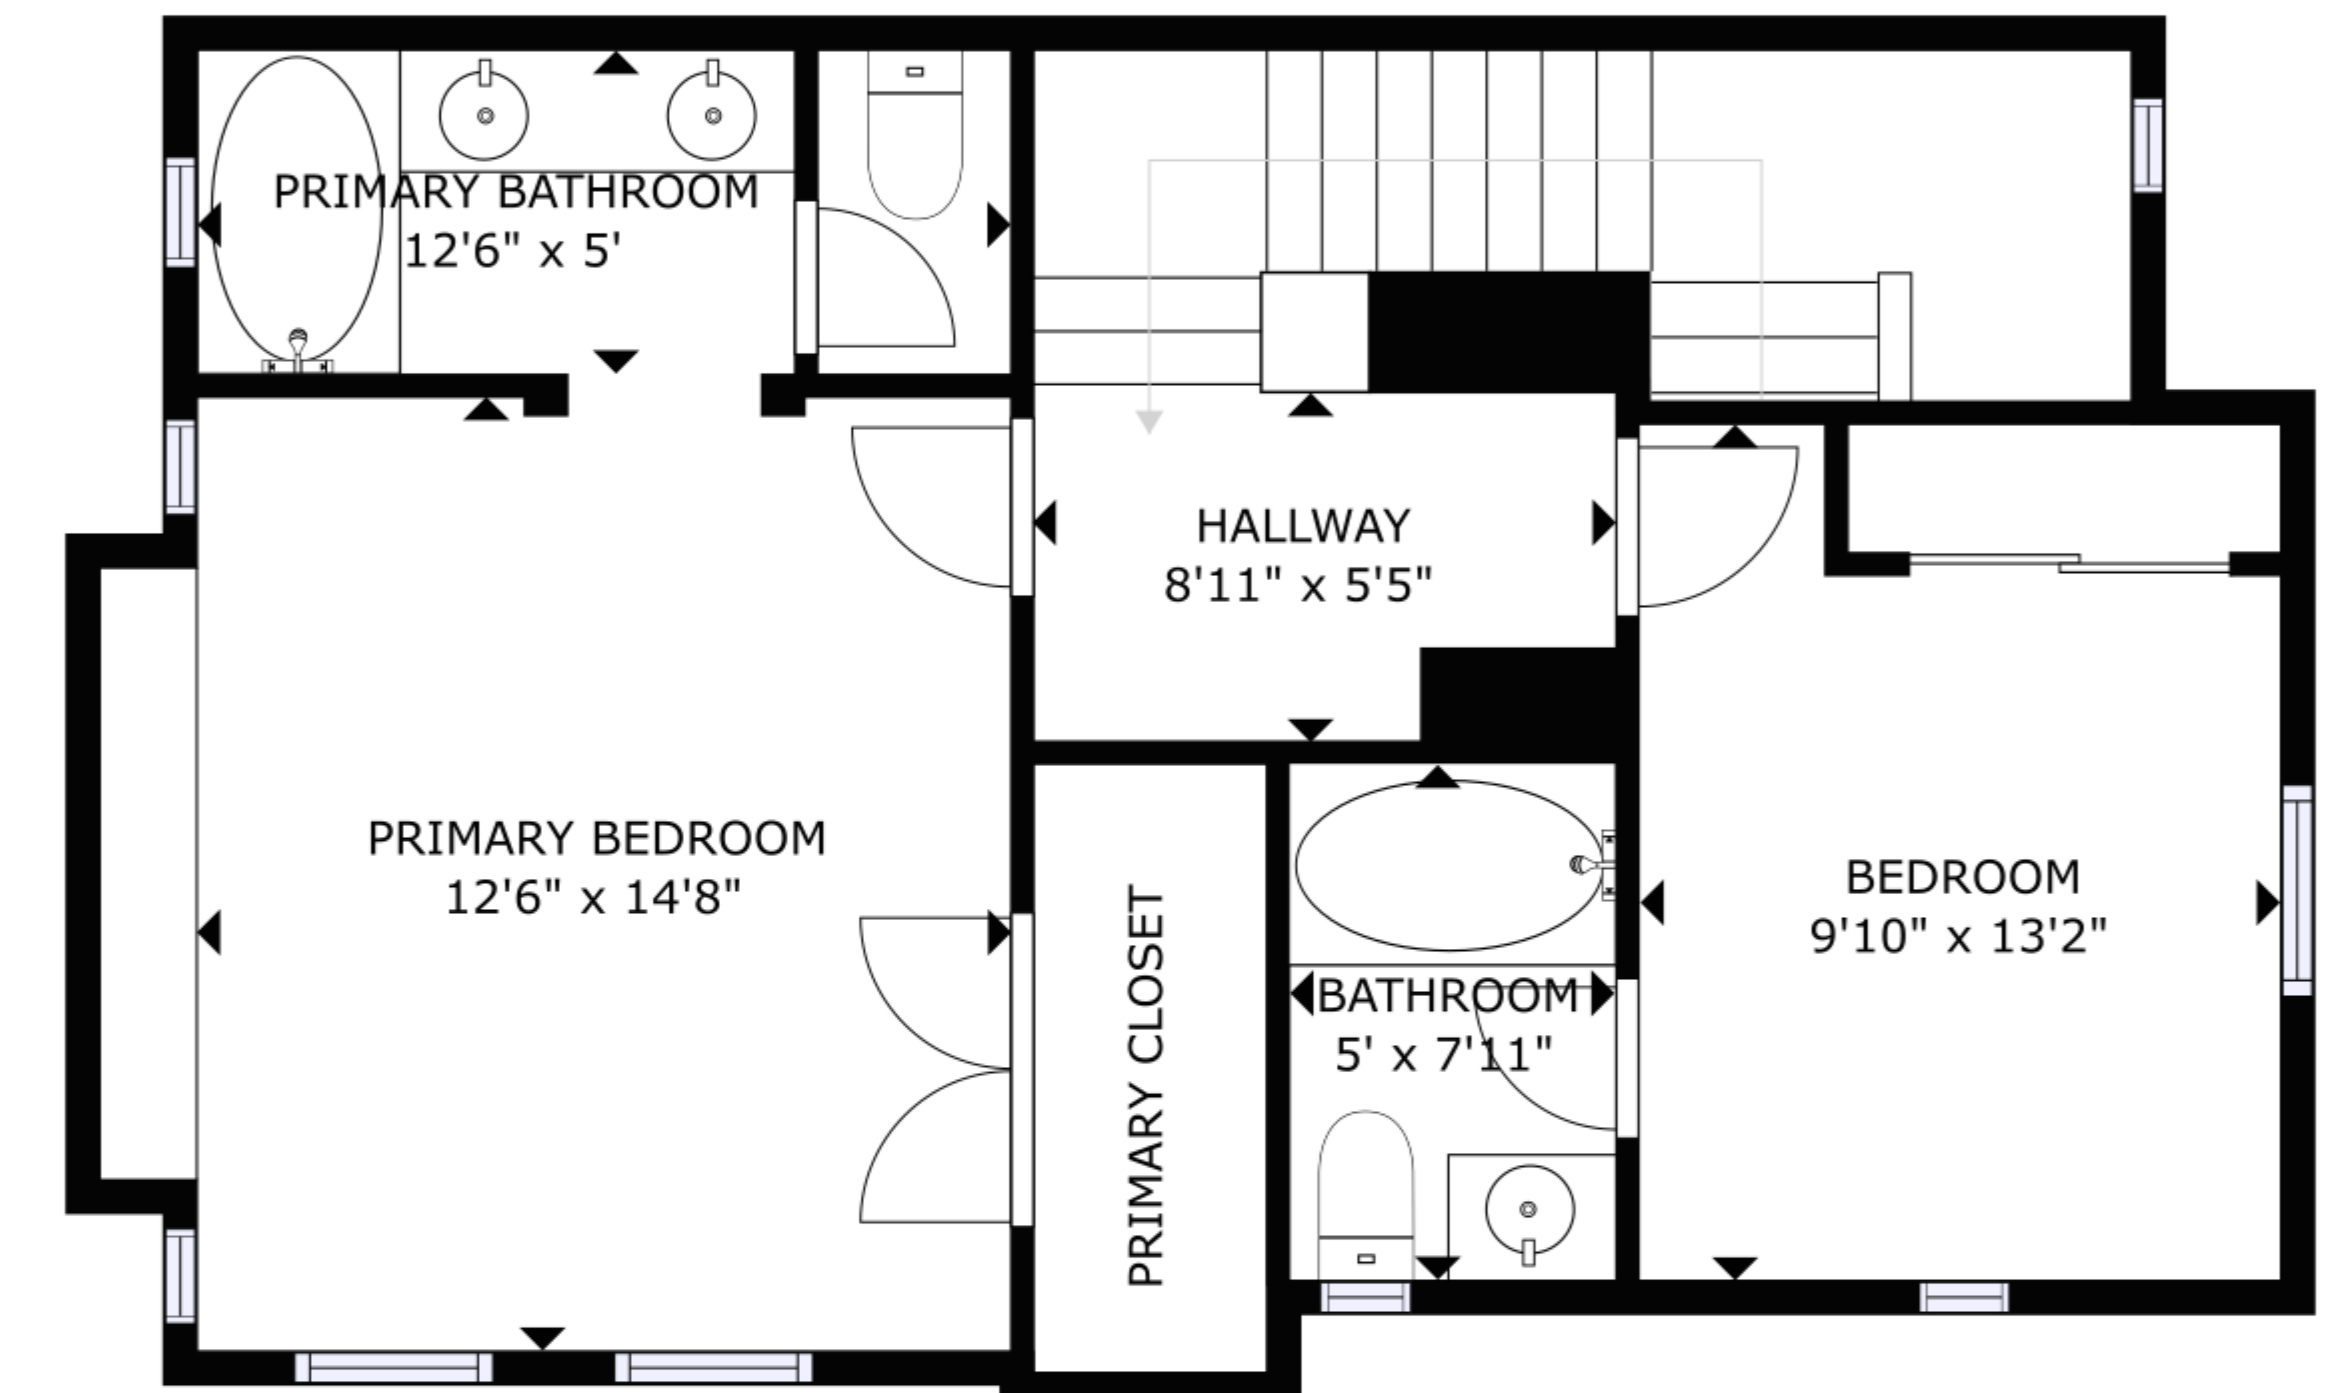

FLOOR 1

FLOOR 2

FLOOR 3

GROSS INTERNAL AREA
 FLOOR 1: 328 sq ft, FLOOR 2: 730 sq ft, FLOOR 3: 623 sq ft
 TOTAL: 1681 sq ft
 SIZES AND DIMENSIONS ARE APPROXIMATE, ACTUAL MAY VARY.