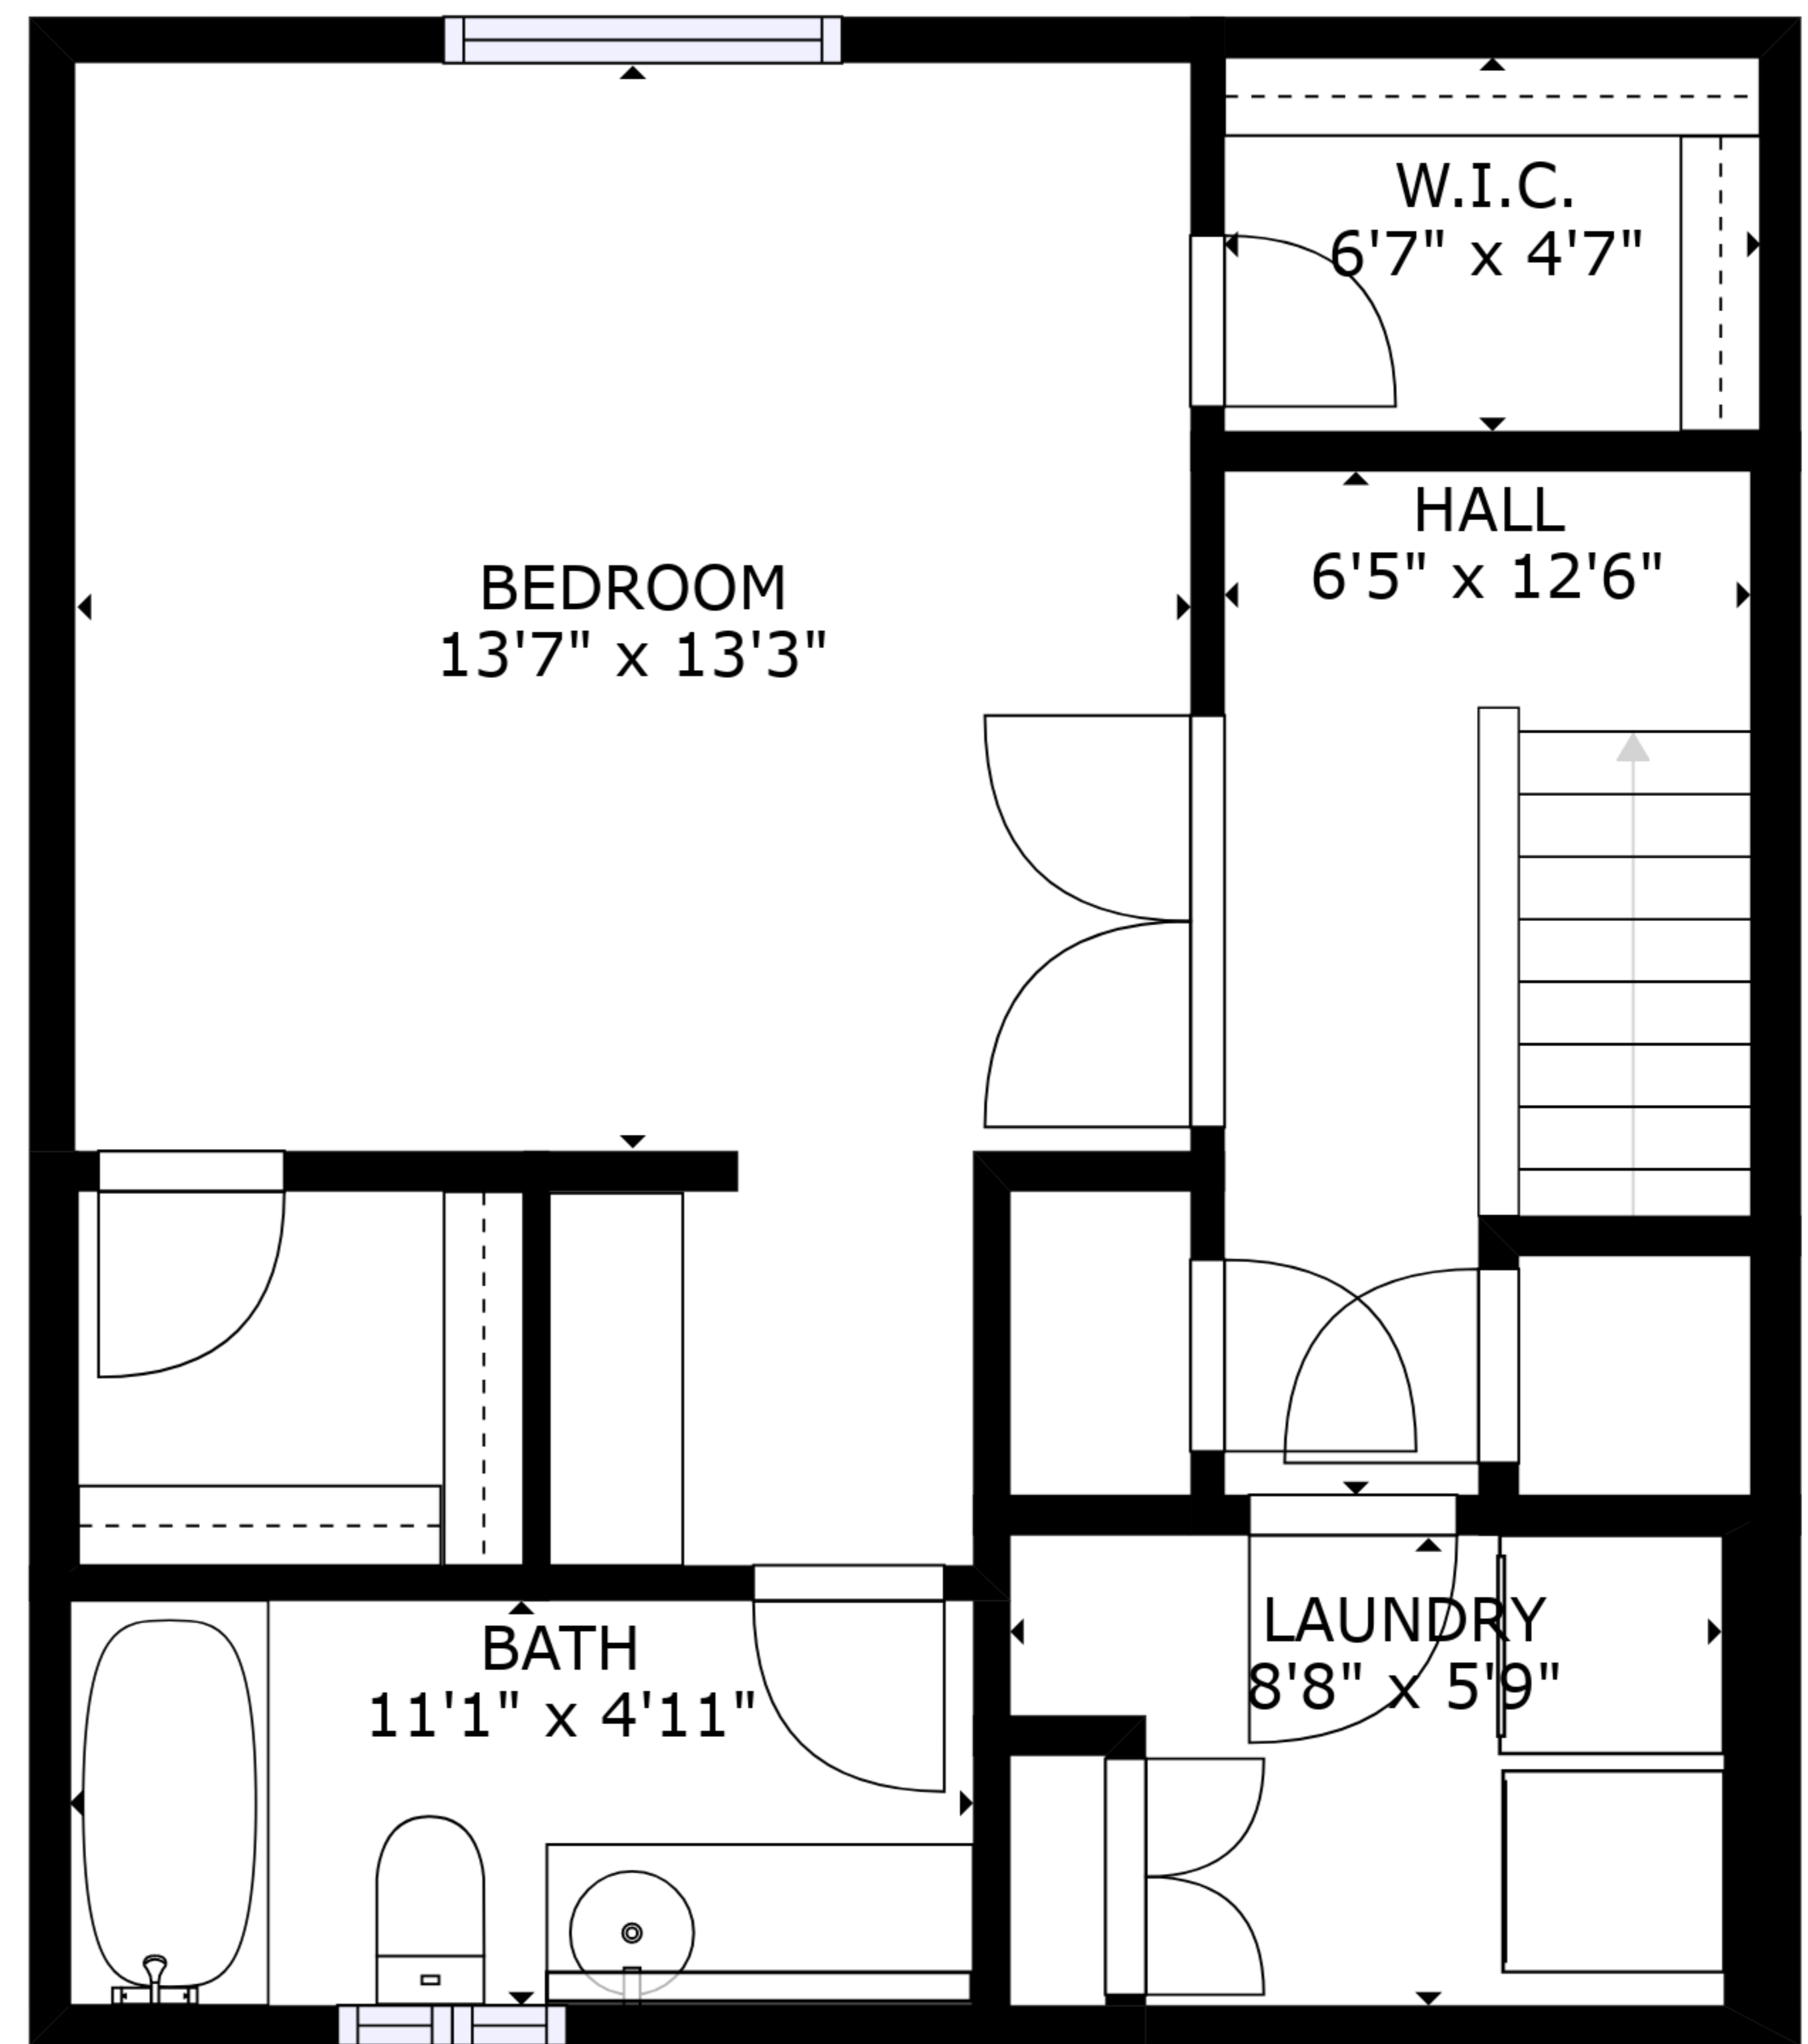

FLOOR 1

FLOOR 2

GROSS INTERNAL AREA  
 FLOOR 1: 488 sq. ft, FLOOR 2: 486 sq. ft  
 TOTAL: 974 sq. ft  
 SIZES AND DIMENSIONS ARE APPROXIMATE, ACTUAL MAY VARY.