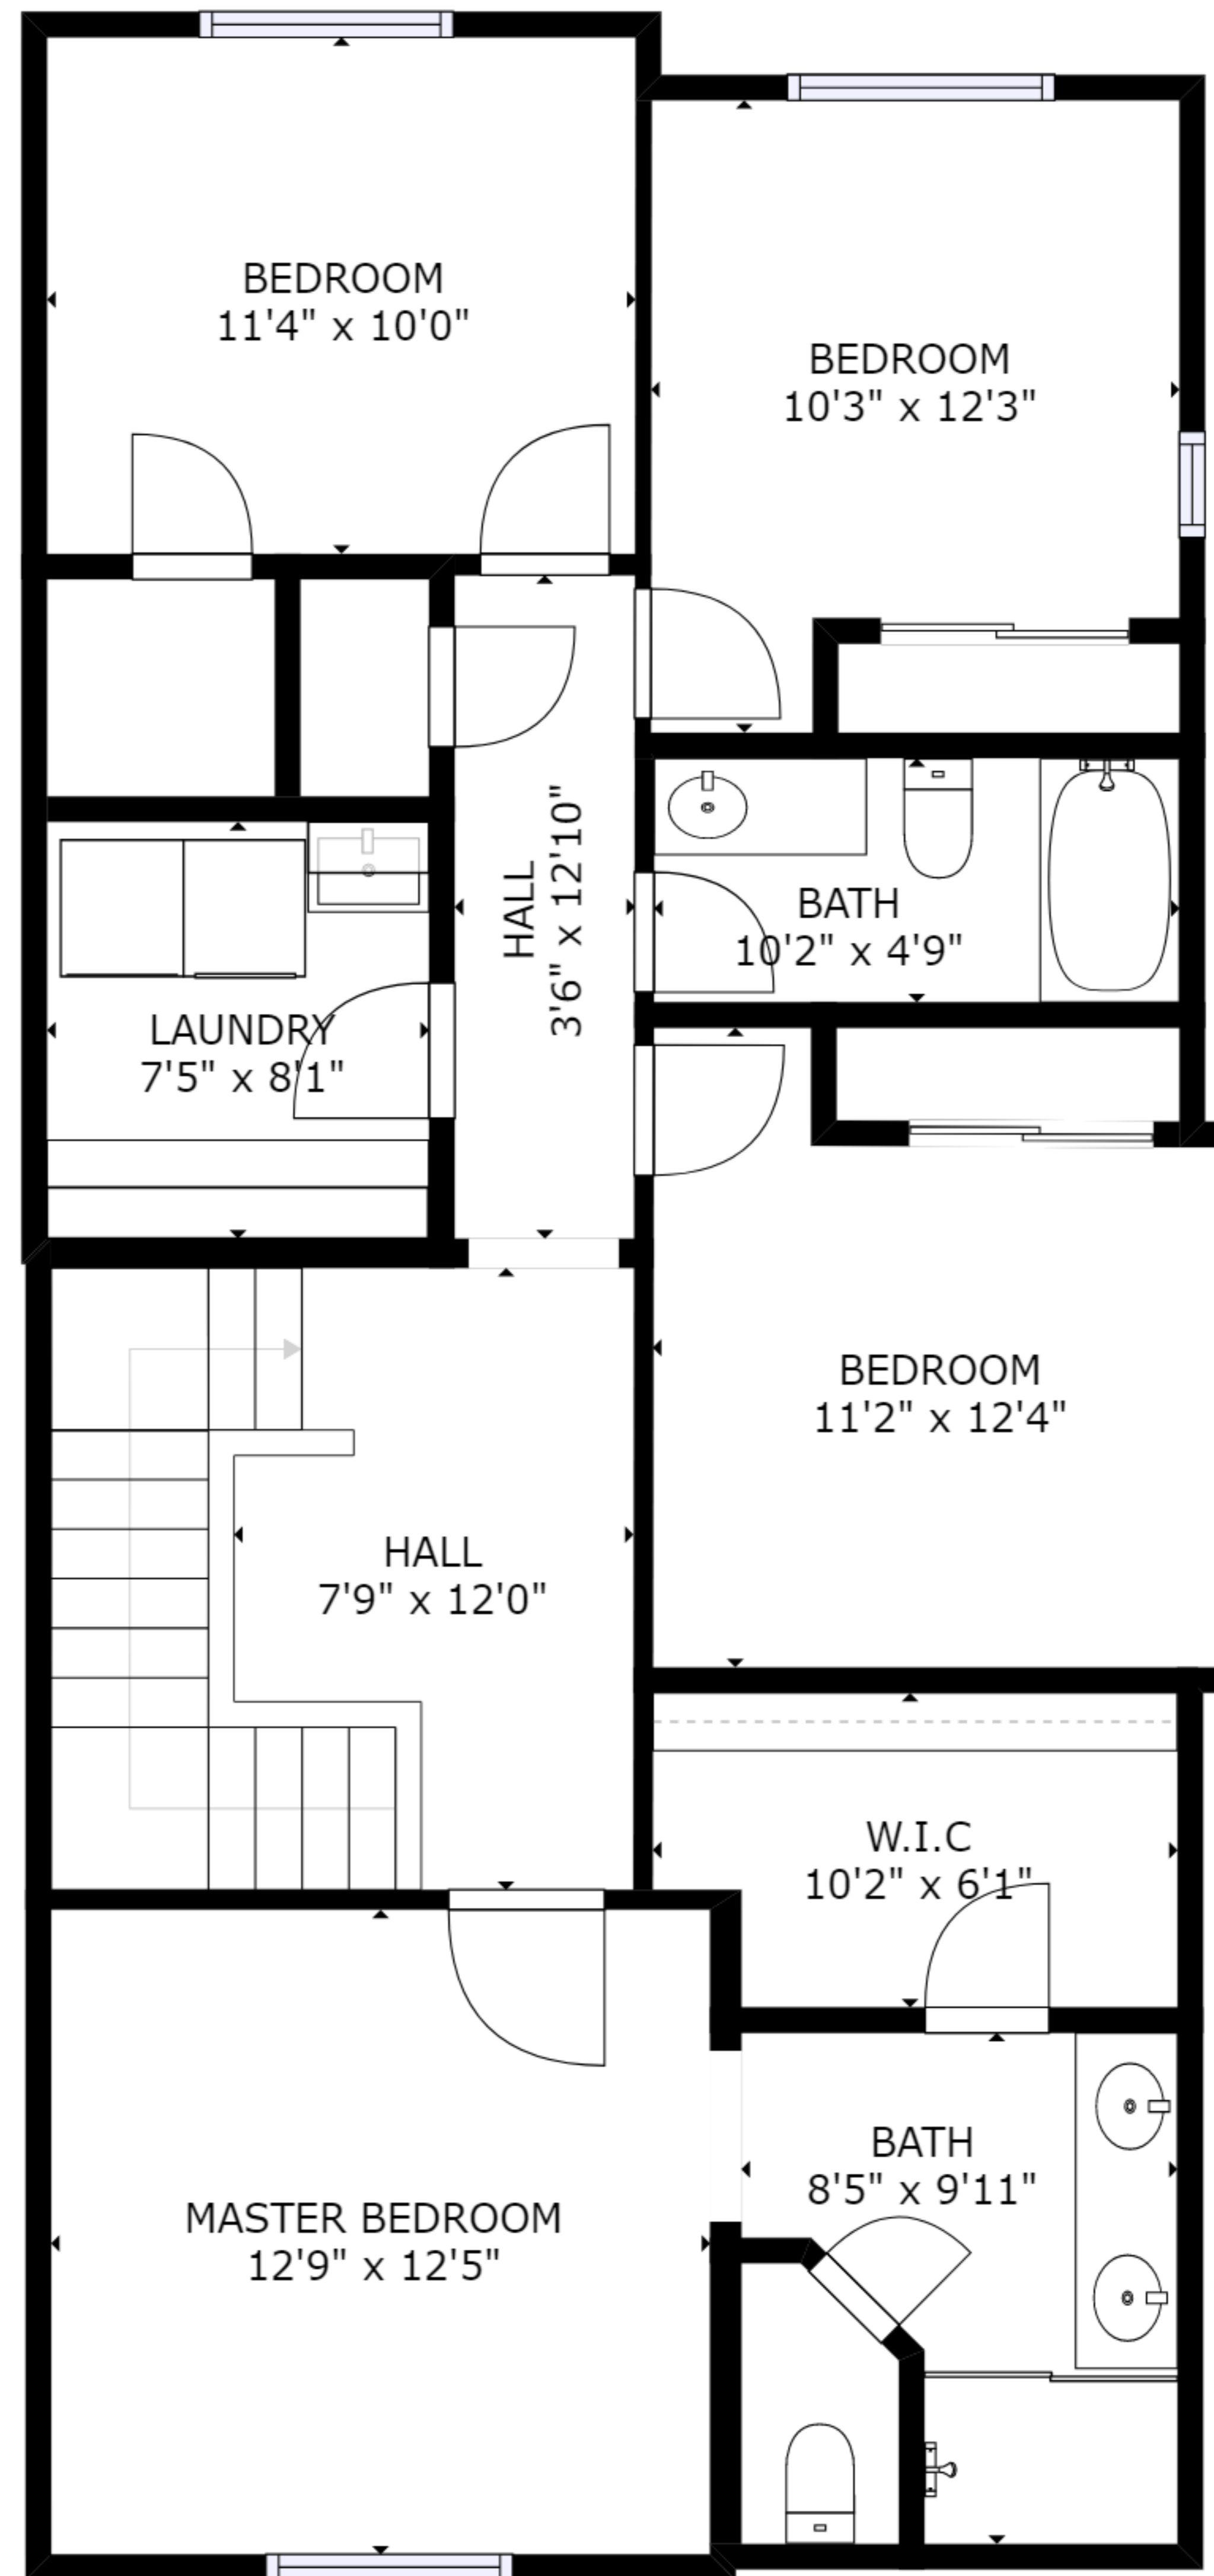

FLOOR 1

FLOOR 2

GROSS INTERNAL AREA  
 FLOOR 1: 466 sq ft, FLOOR 2: 1057 sq ft  
 TOTAL: 1522 sq ft  
 SIZES AND DIMENSIONS ARE APPROXIMATE, ACTUAL MAY VARY.