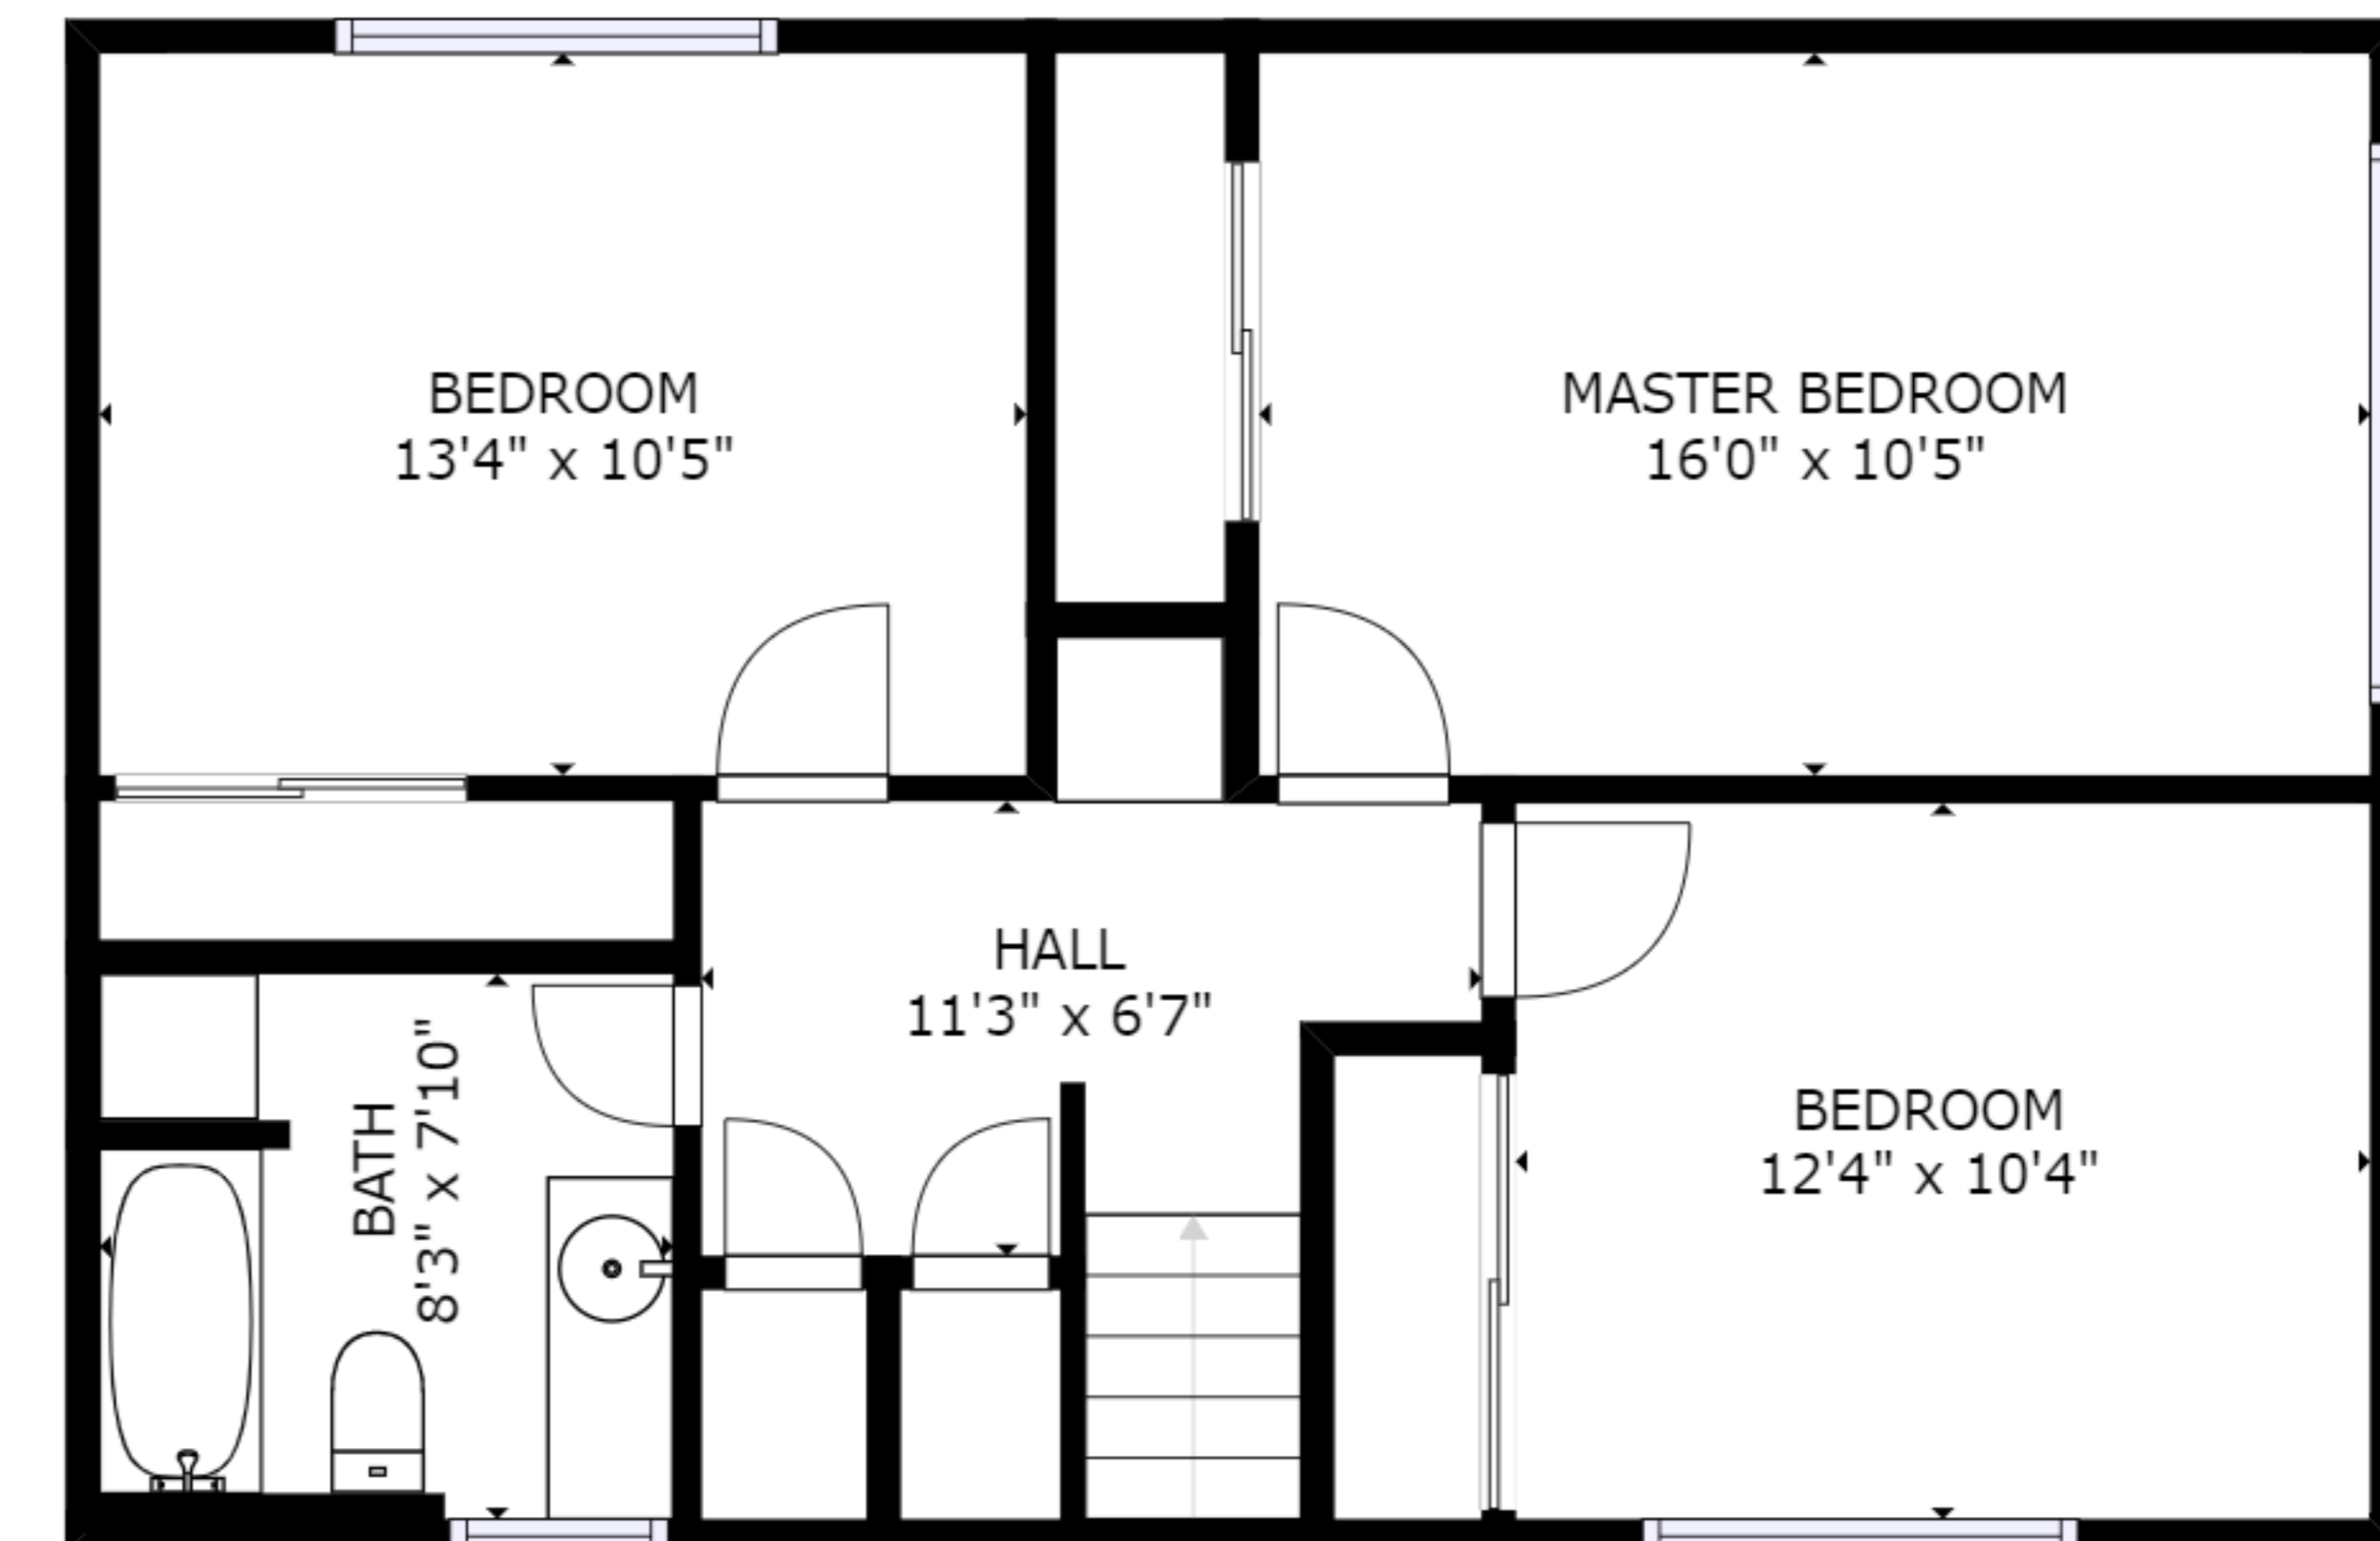

FLOOR 1

FLOOR 2

GROSS INTERNAL AREA  
 FLOOR 1: 1206 sq ft, FLOOR 2: 690 sq ft  
 TOTAL: 1896 sq ft  
 SIZES AND DIMENSIONS ARE APPROXIMATE, ACTUAL MAY VARY.