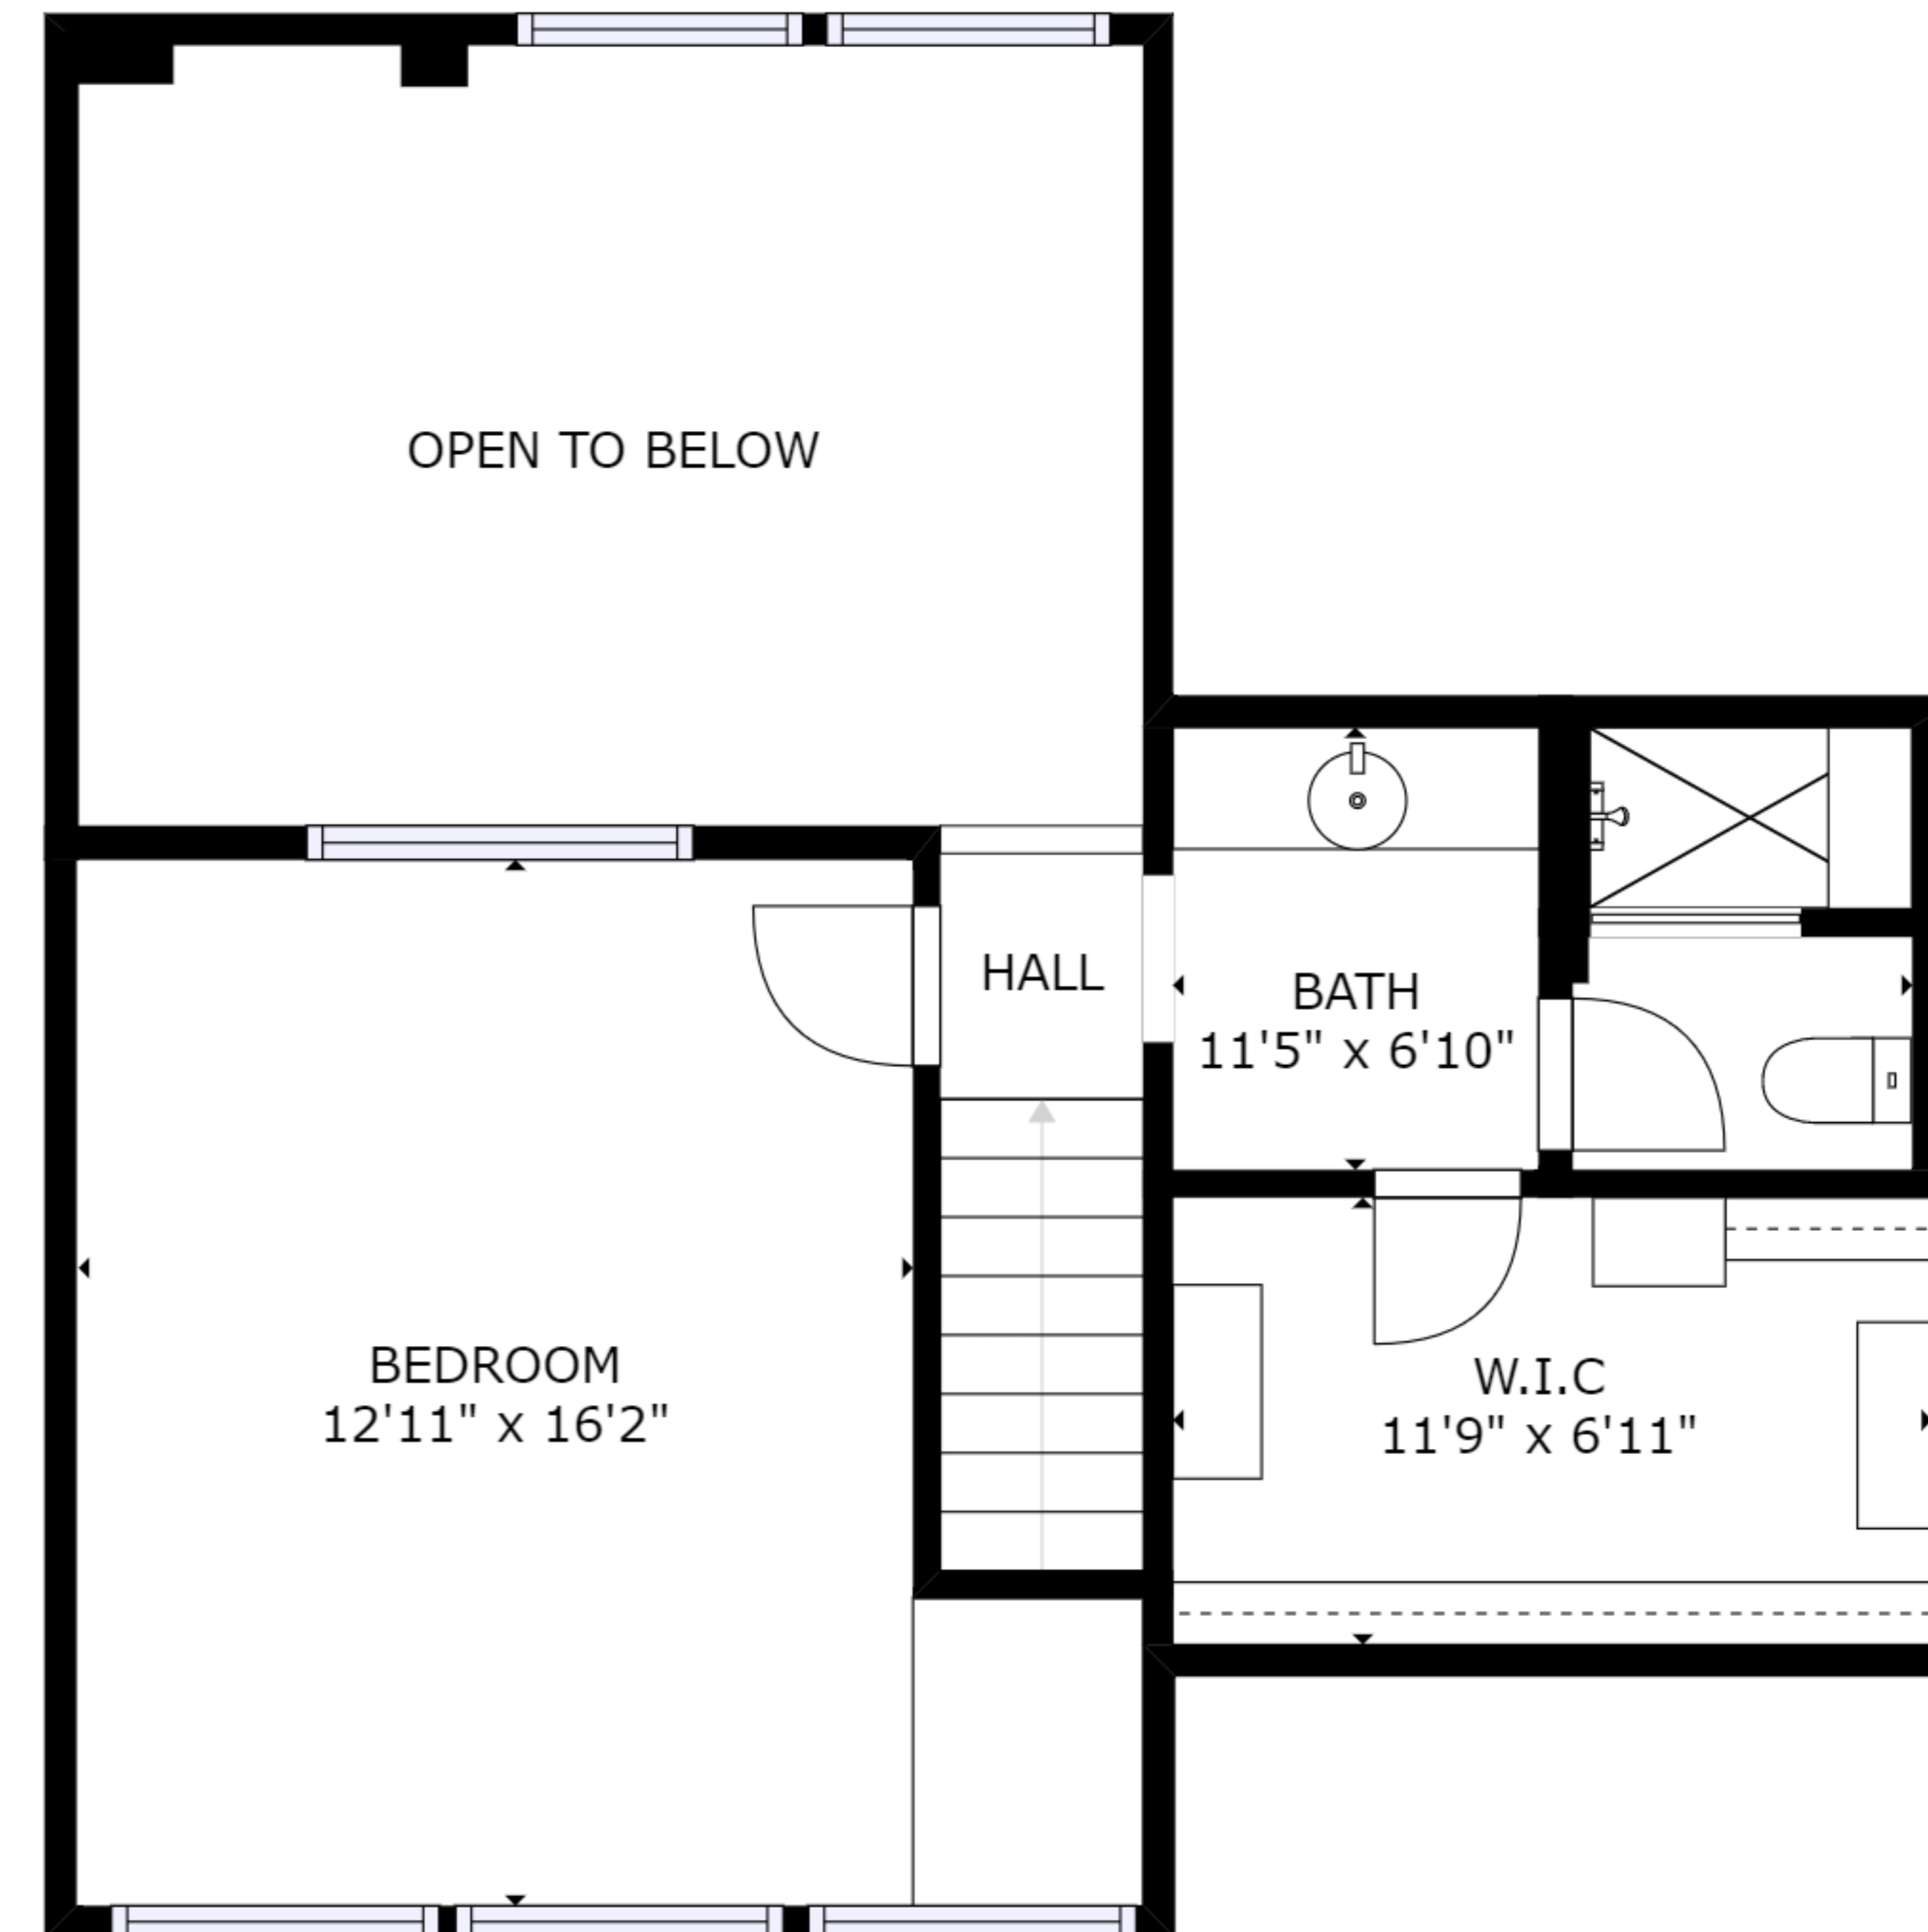

FLOOR 1

FLOOR 2

GROSS INTERNAL AREA
 FLOOR 1: 1148 sq. ft, FLOOR 2: 447 sq. ft
 TOTAL: 1595 sq. ft
 SIZES AND DIMENSIONS ARE APPROXIMATE, ACTUAL MAY VARY.