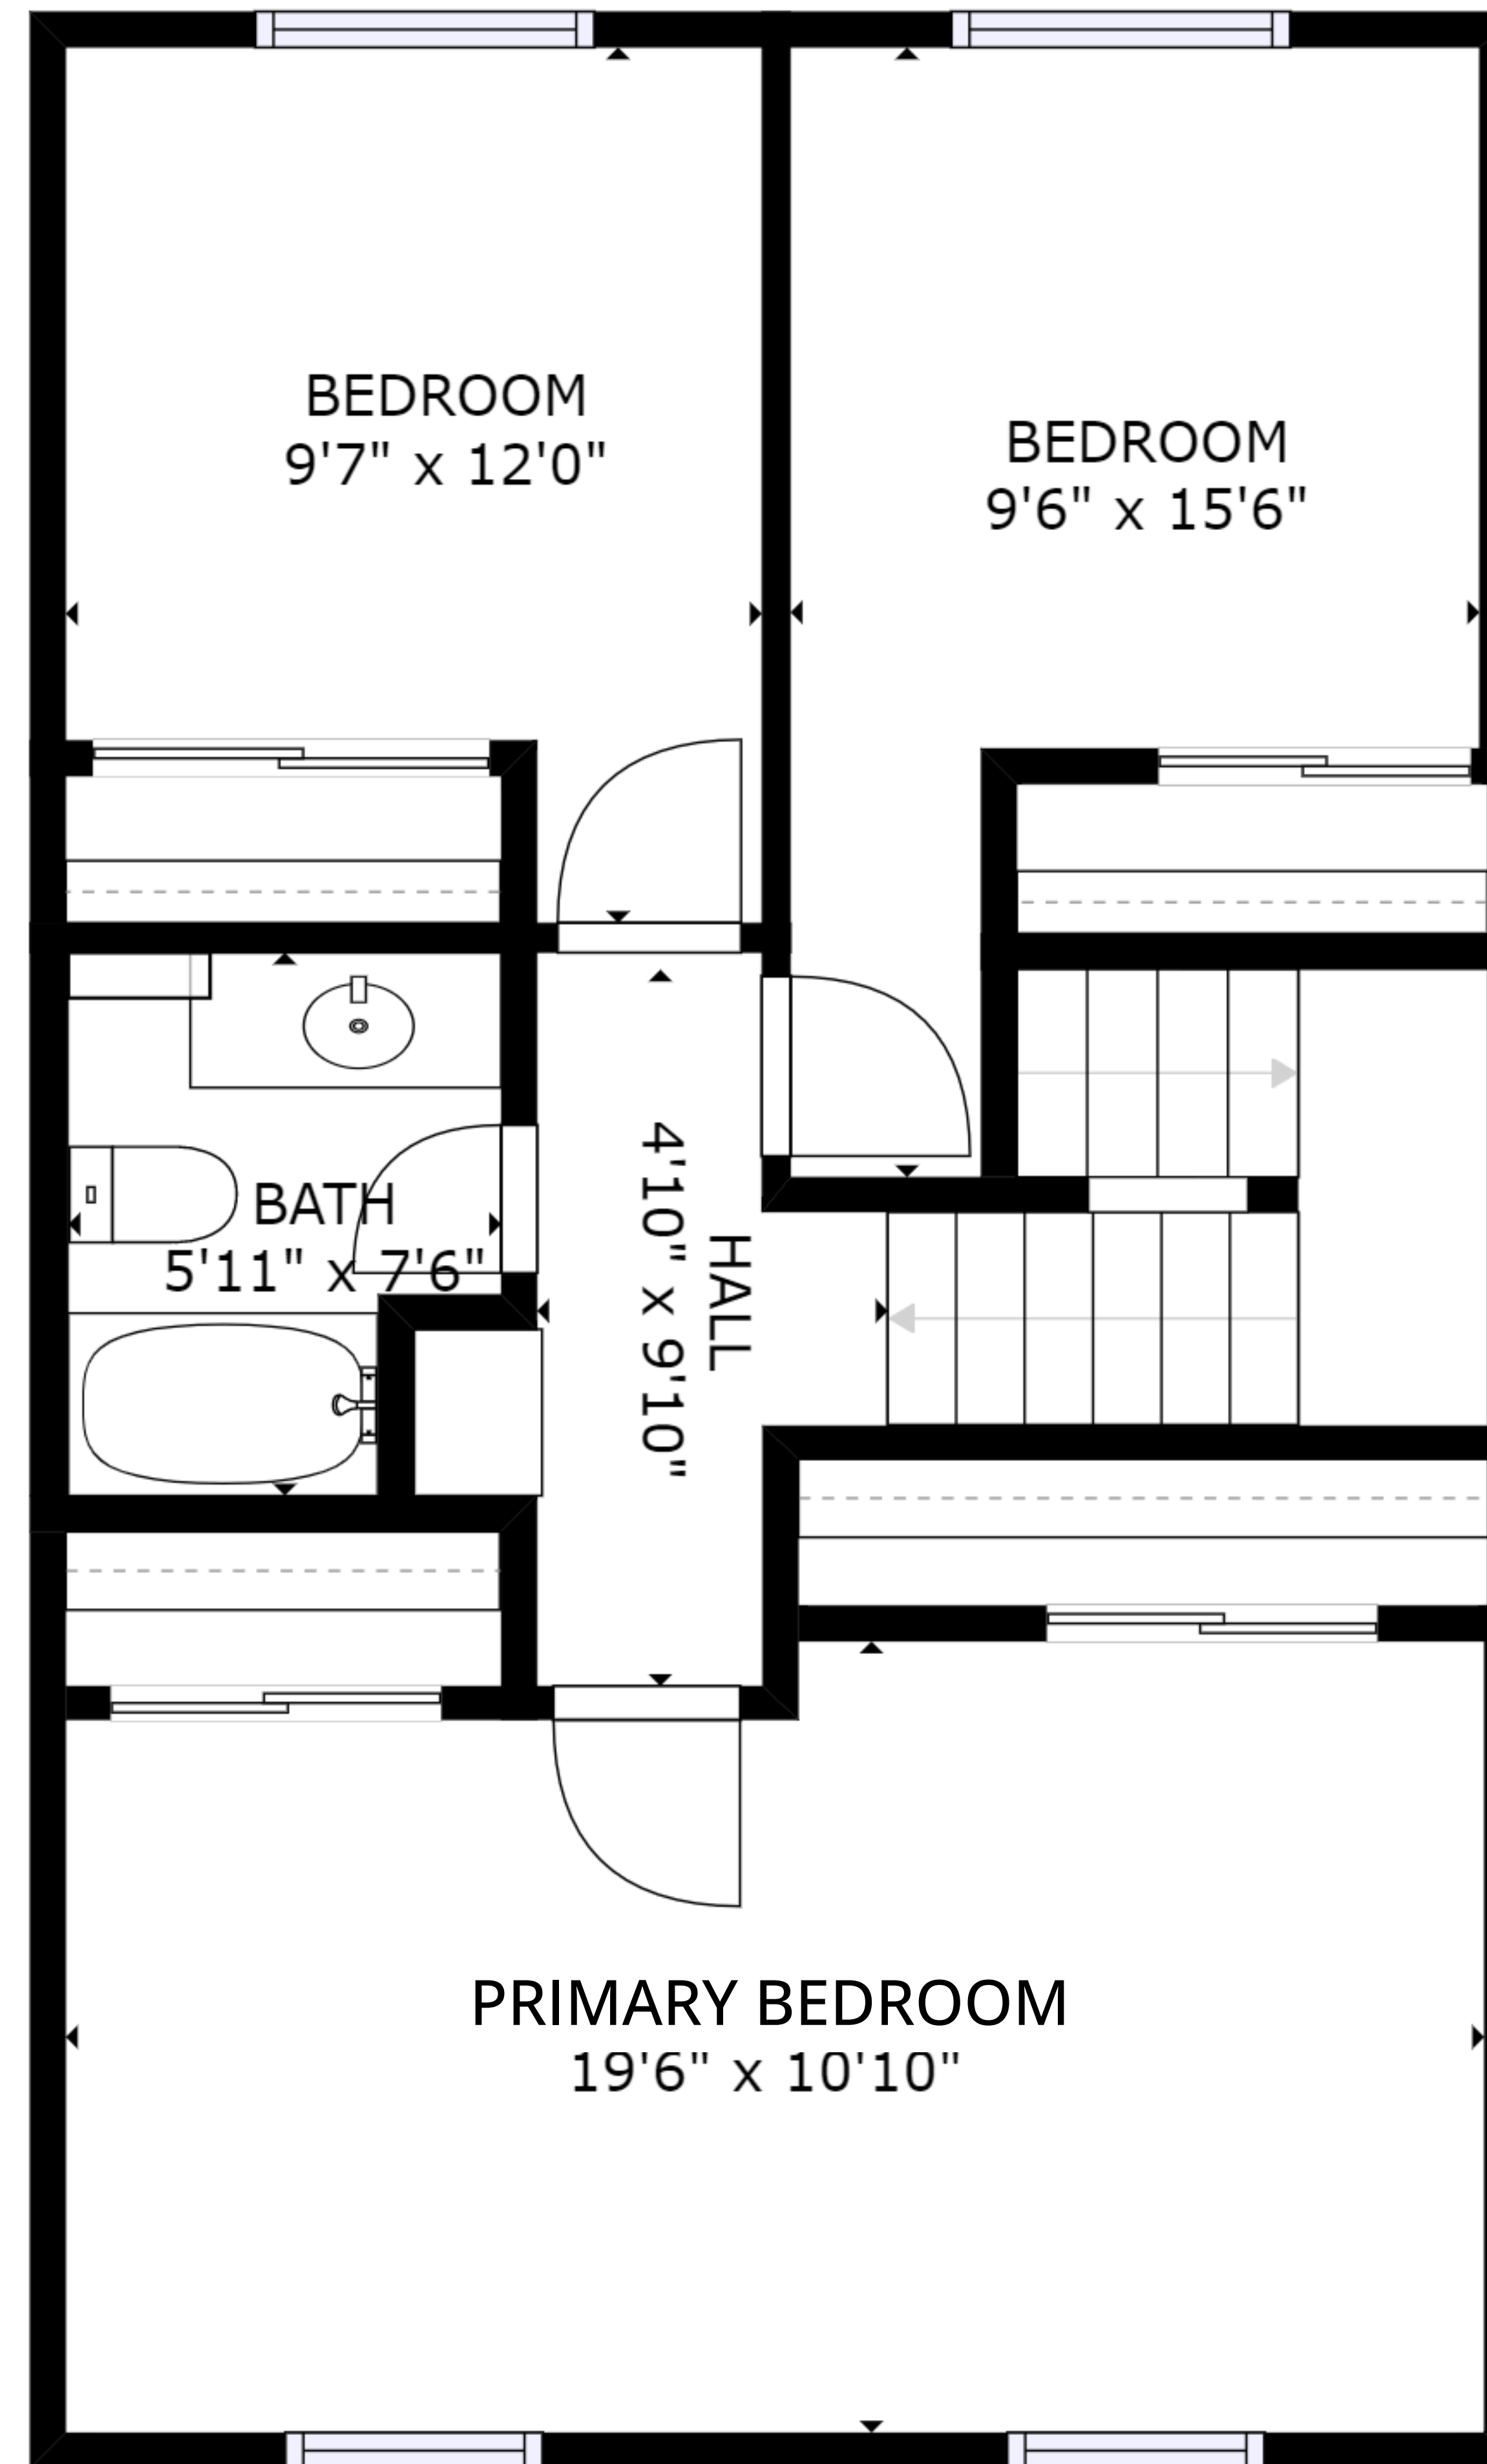

FLOOR 1

FLOOR 2

GROSS INTERNAL AREA  
 FLOOR 1: 603 sq ft, FLOOR 2: 638 sq ft  
 TOTAL: 1241 sq ft  
 SIZES AND DIMENSIONS ARE APPROXIMATE, ACTUAL MAY VARY.