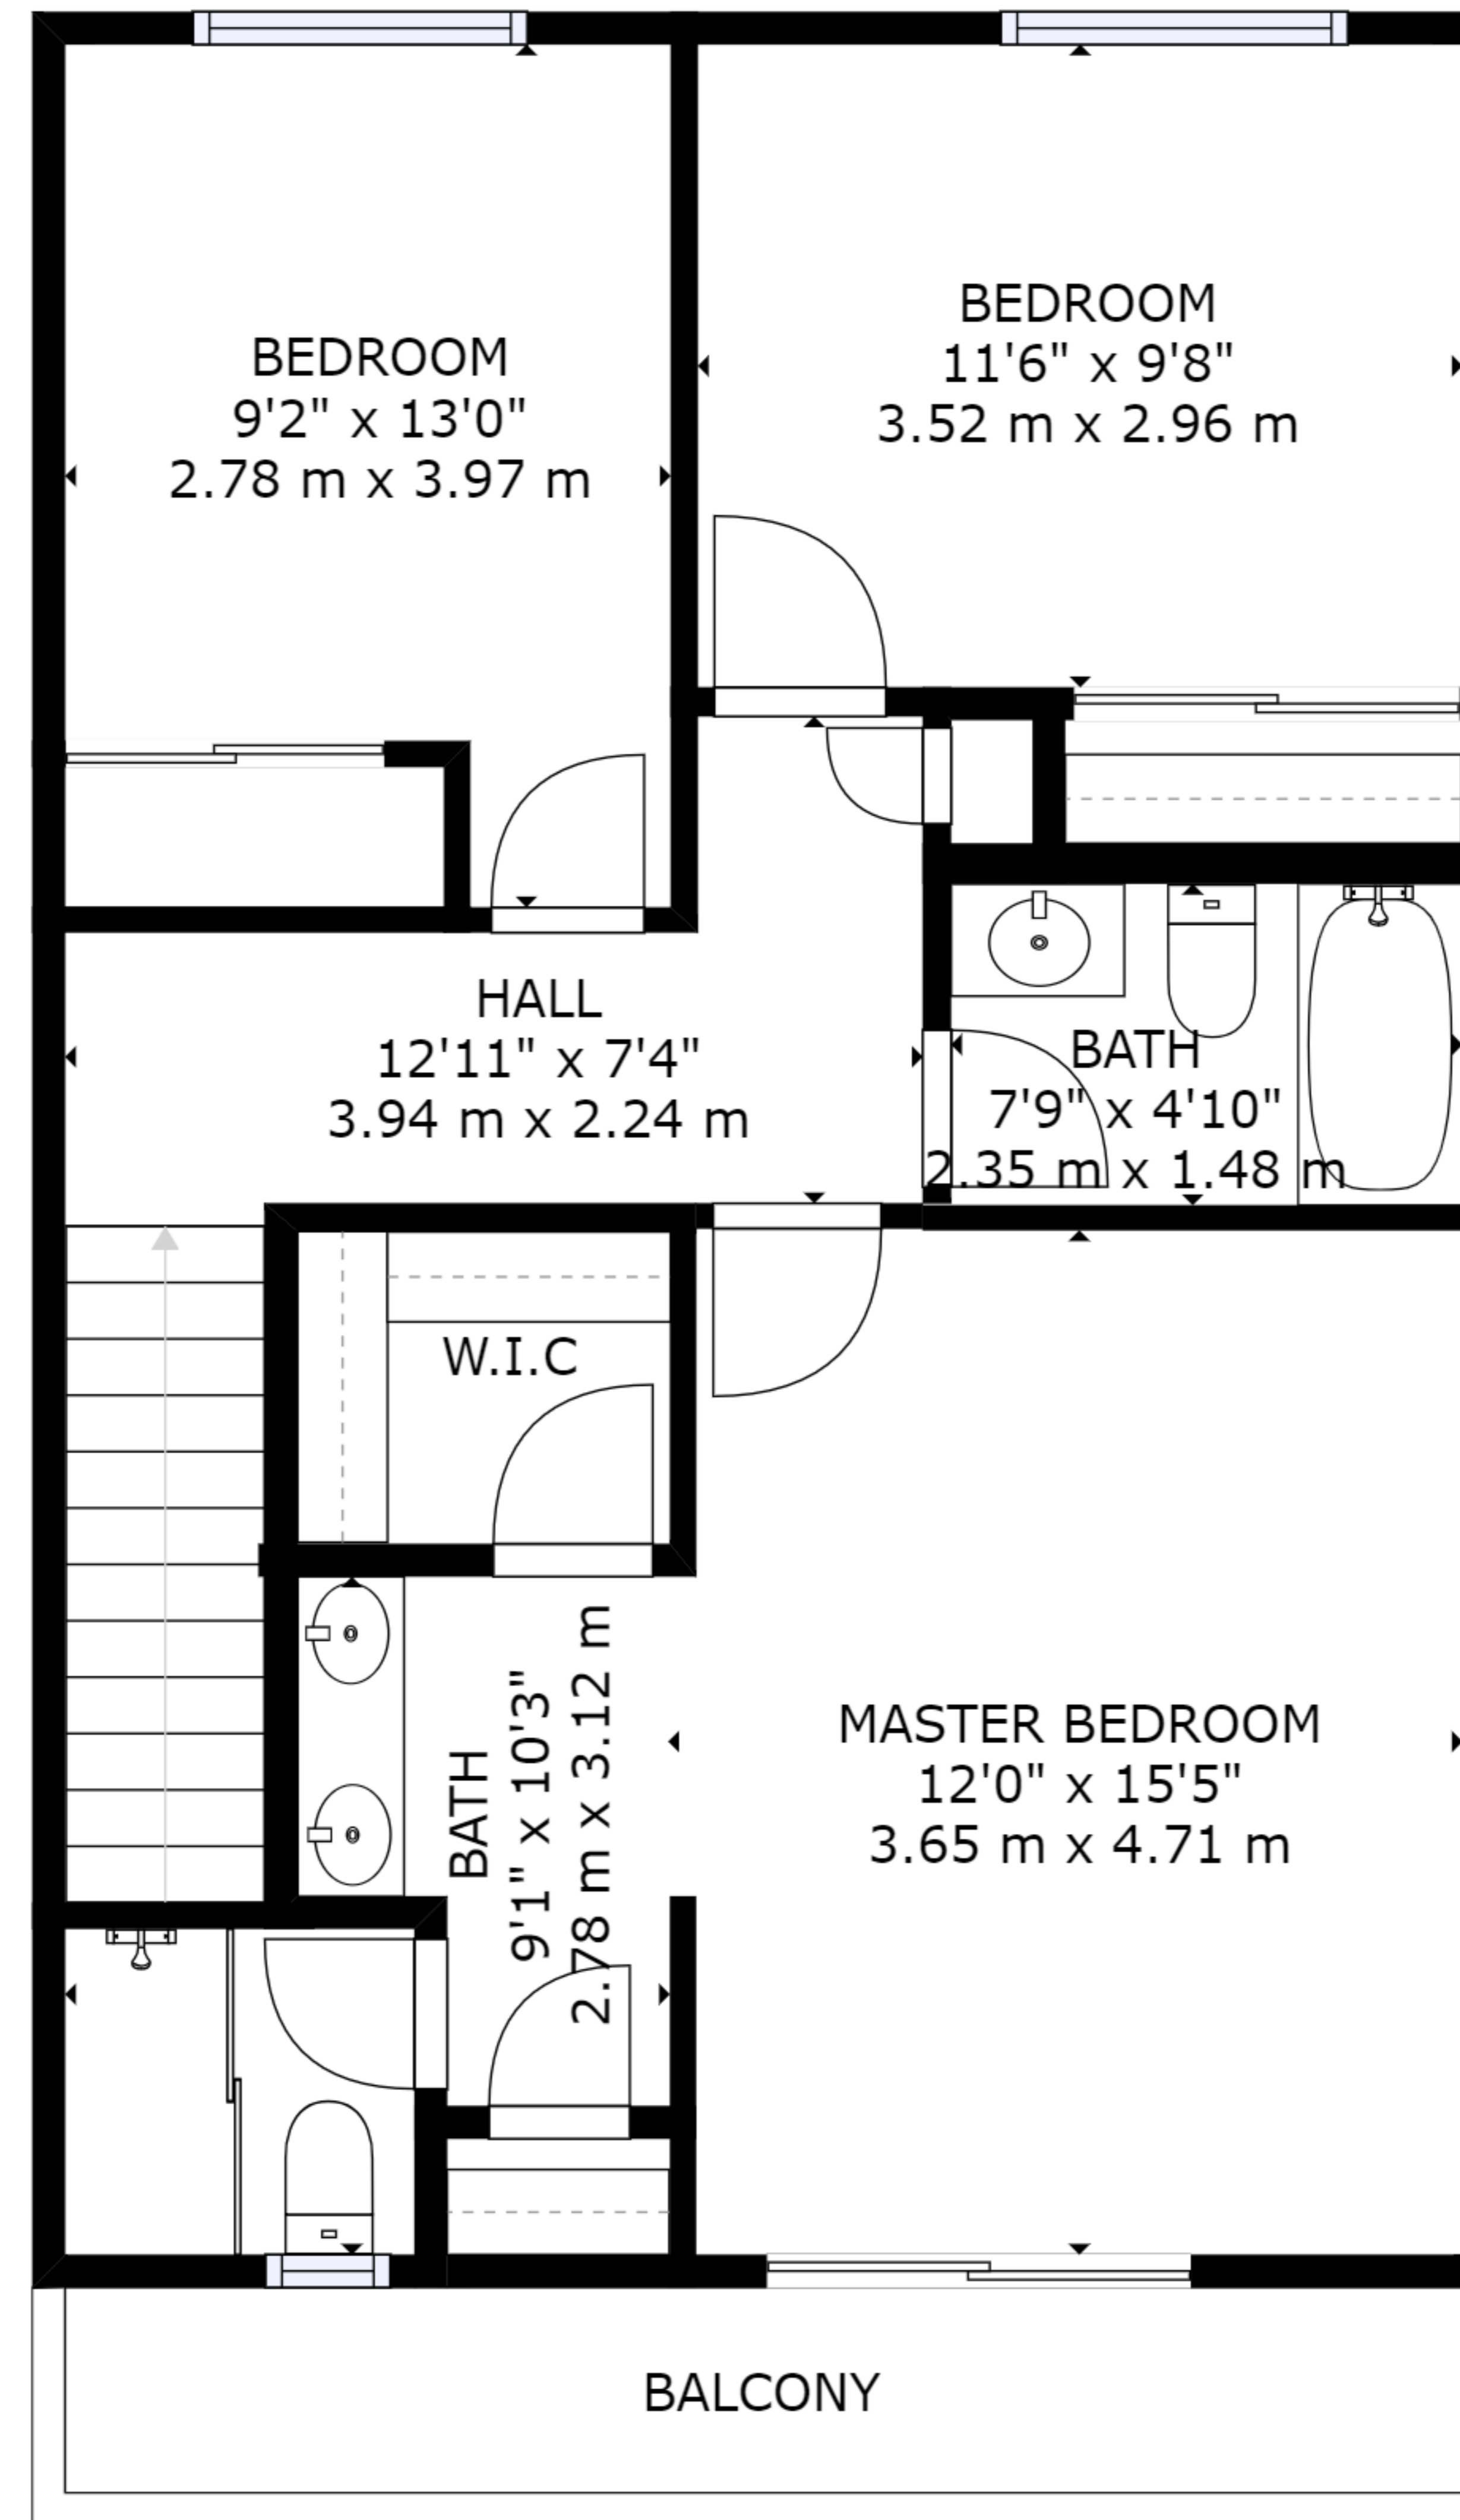

FLOOR 1

FLOOR 2

GROSS INTERNAL AREA
 FLOOR 1: 708 sq ft, 66 m², FLOOR 2: 703 sq ft, 65 m²
 TOTAL: 1411 sq ft, 131 m²
 SIZES AND DIMENSIONS ARE APPROXIMATE, ACTUAL MAY VARY.