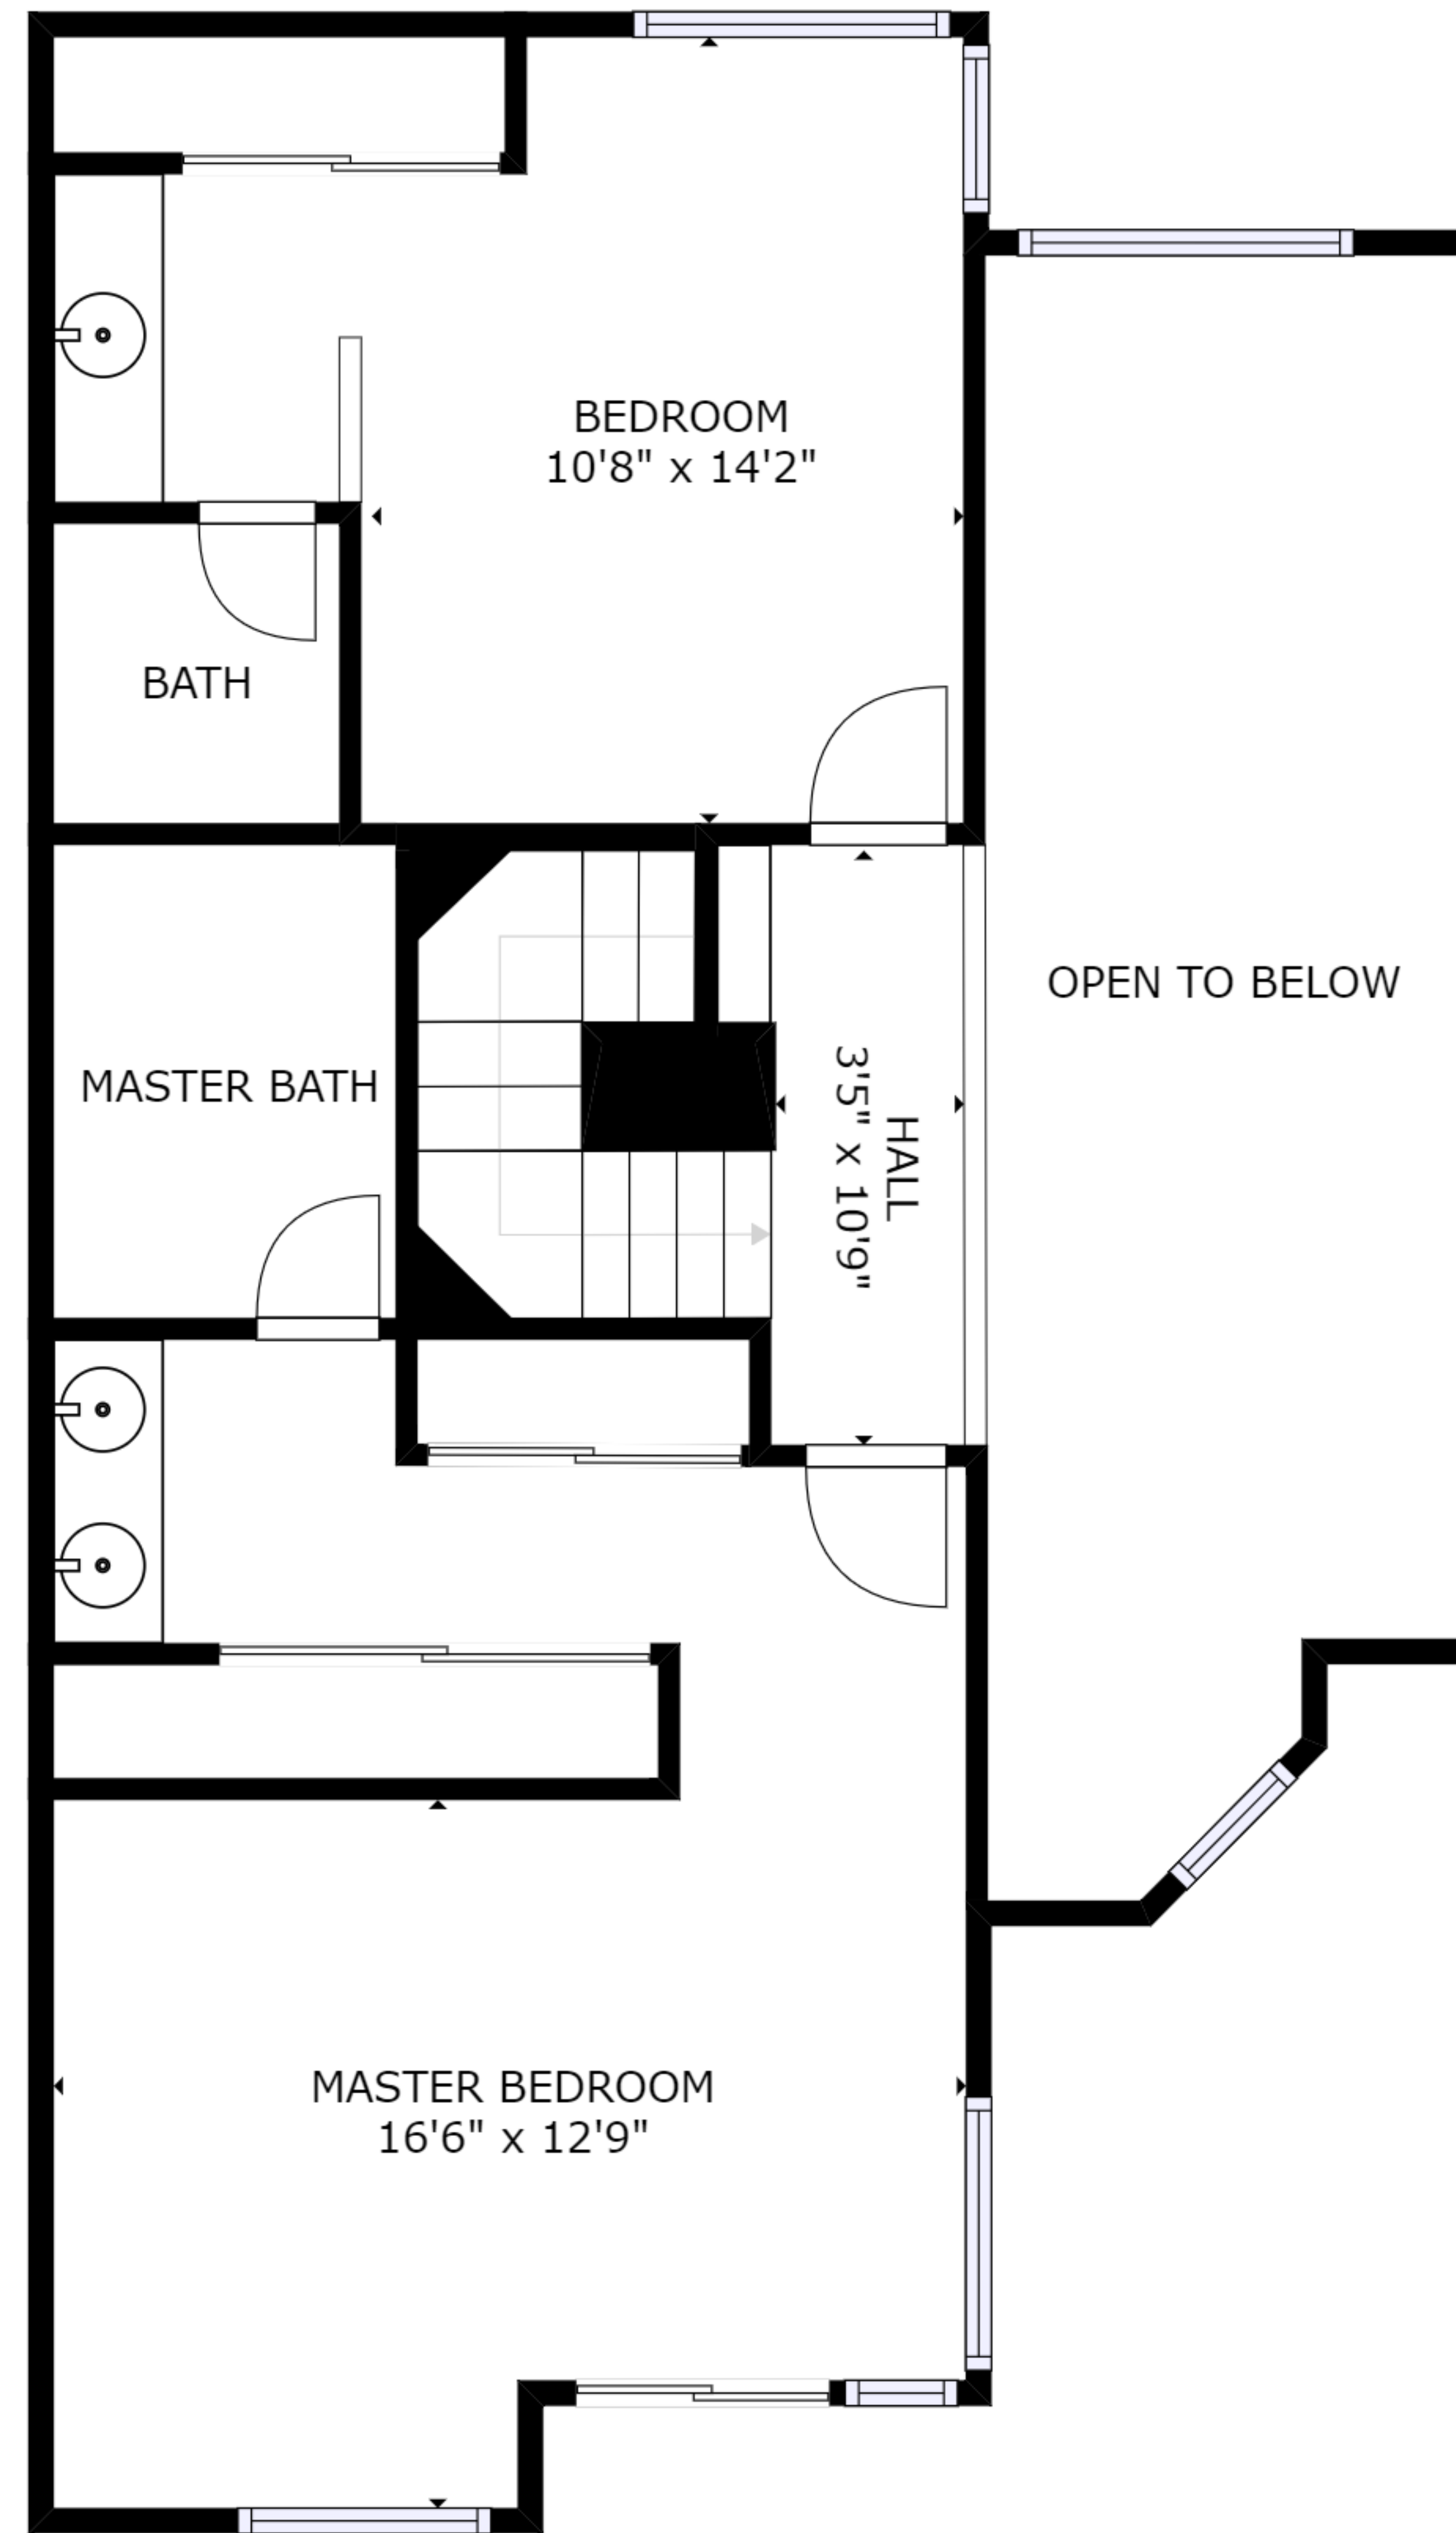

FLOOR 1

FLOOR 2

GROSS INTERNAL AREA
 FLOOR 1: 893 sq ft, FLOOR 2: 646 sq ft
 TOTAL: 1539 sq ft
 SIZES AND DIMENSIONS ARE APPROXIMATE, ACTUAL MAY VARY.