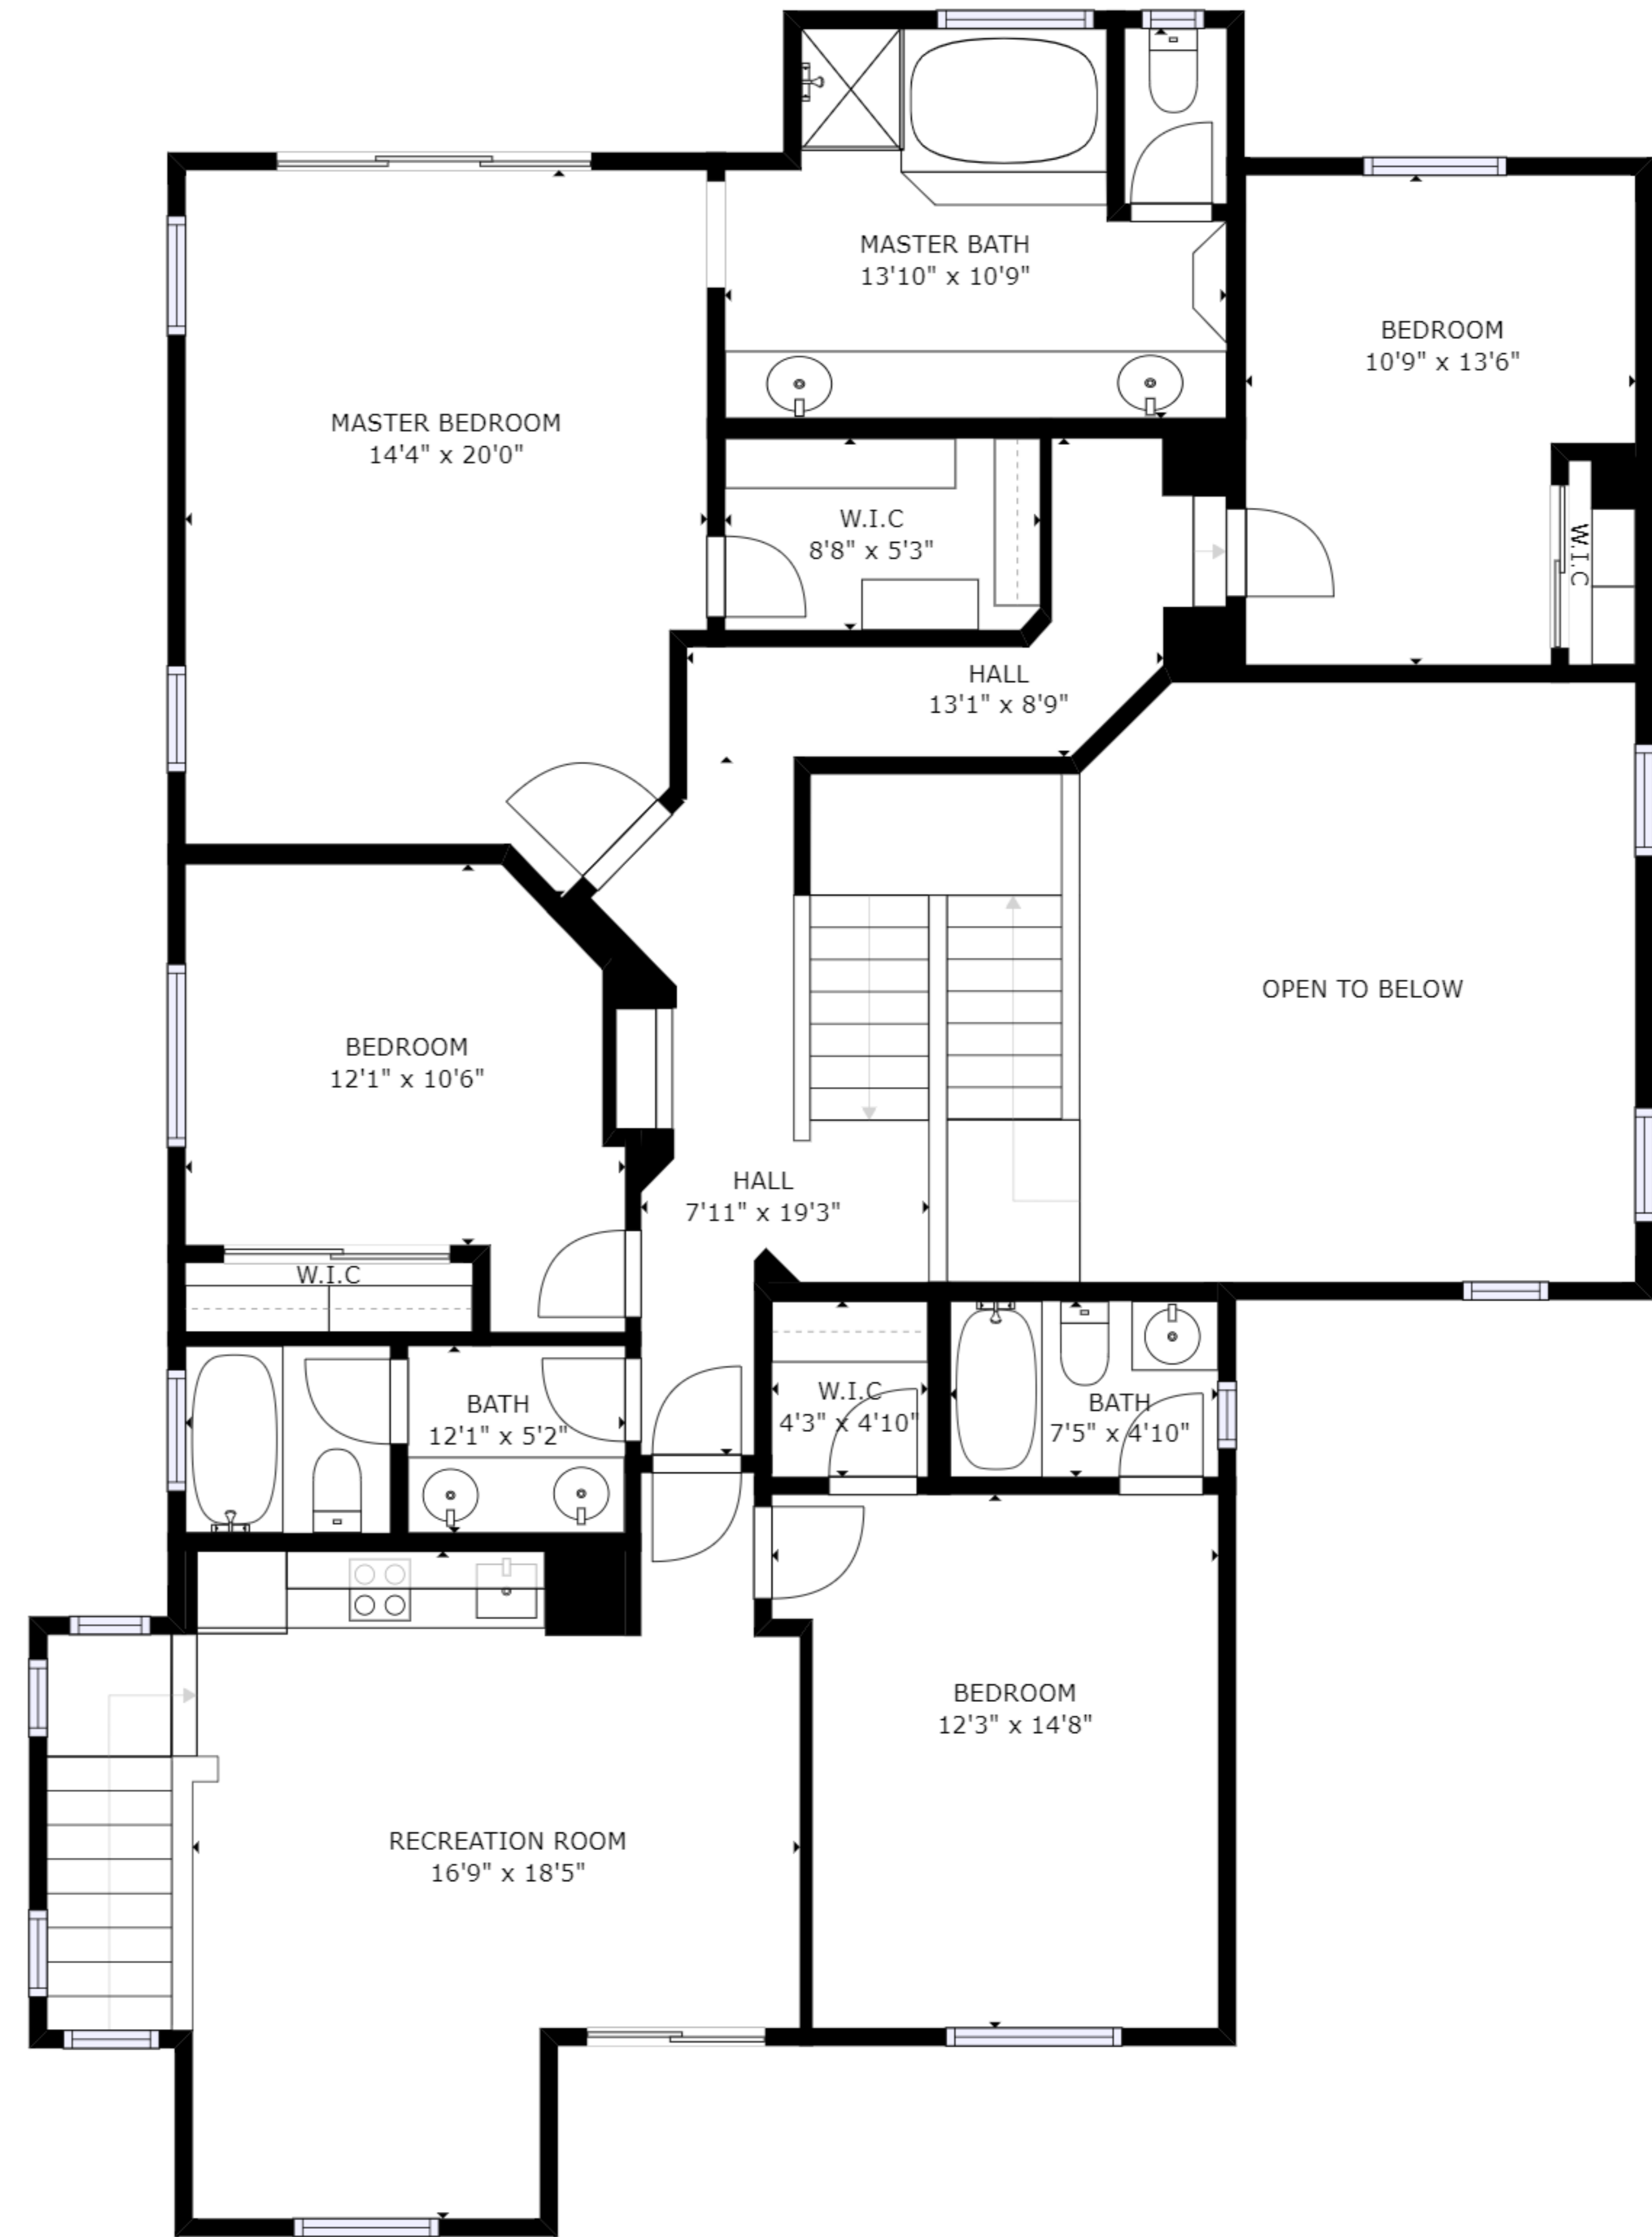

FLOOR 1

FLOOR 2

GROSS INTERNAL AREA  
 FLOOR 1: 1555 sq ft, FLOOR 2: 1694 sq ft  
 TOTAL: 3249 sq ft  
 SIZES AND DIMENSIONS ARE APPROXIMATE, ACTUAL MAY VARY.