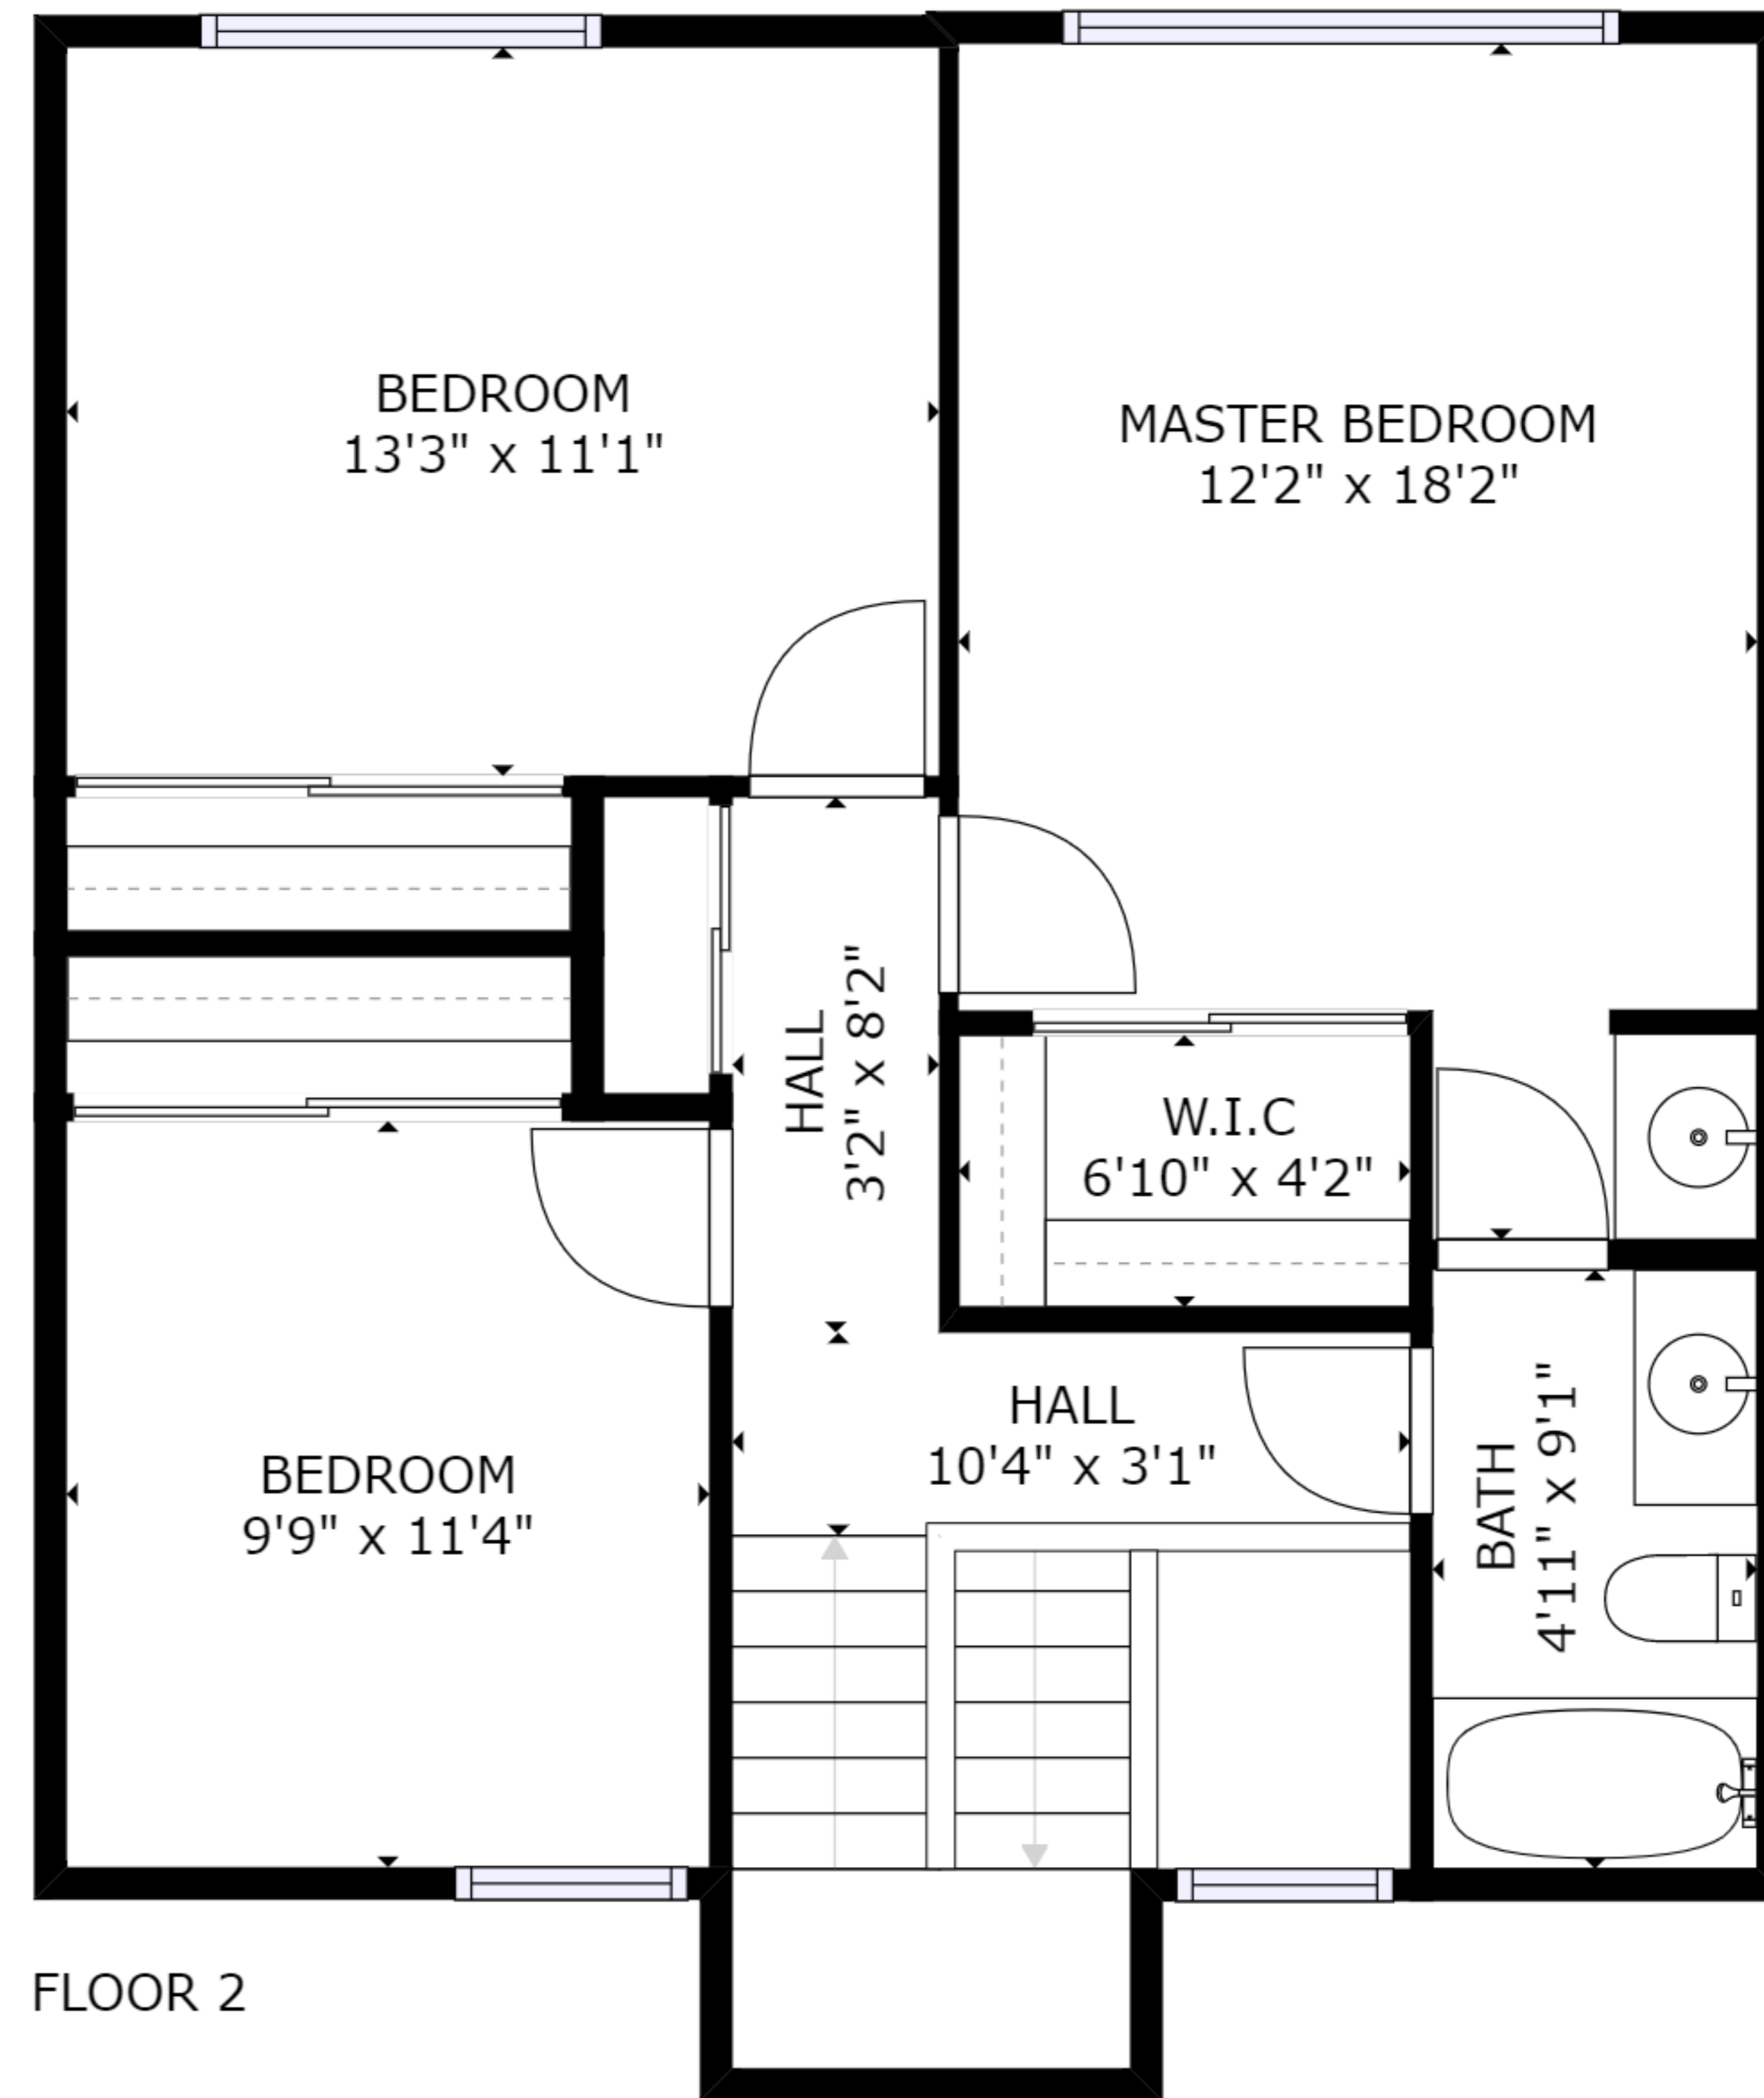

FLOOR 1

FLOOR 2

GROSS INTERNAL AREA
 FLOOR 1: 630 sq ft, FLOOR 2: 712 sq ft
 TOTAL: 1343 sq ft
 SIZES AND DIMENSIONS ARE APPROXIMATE, ACTUAL MAY VARY.