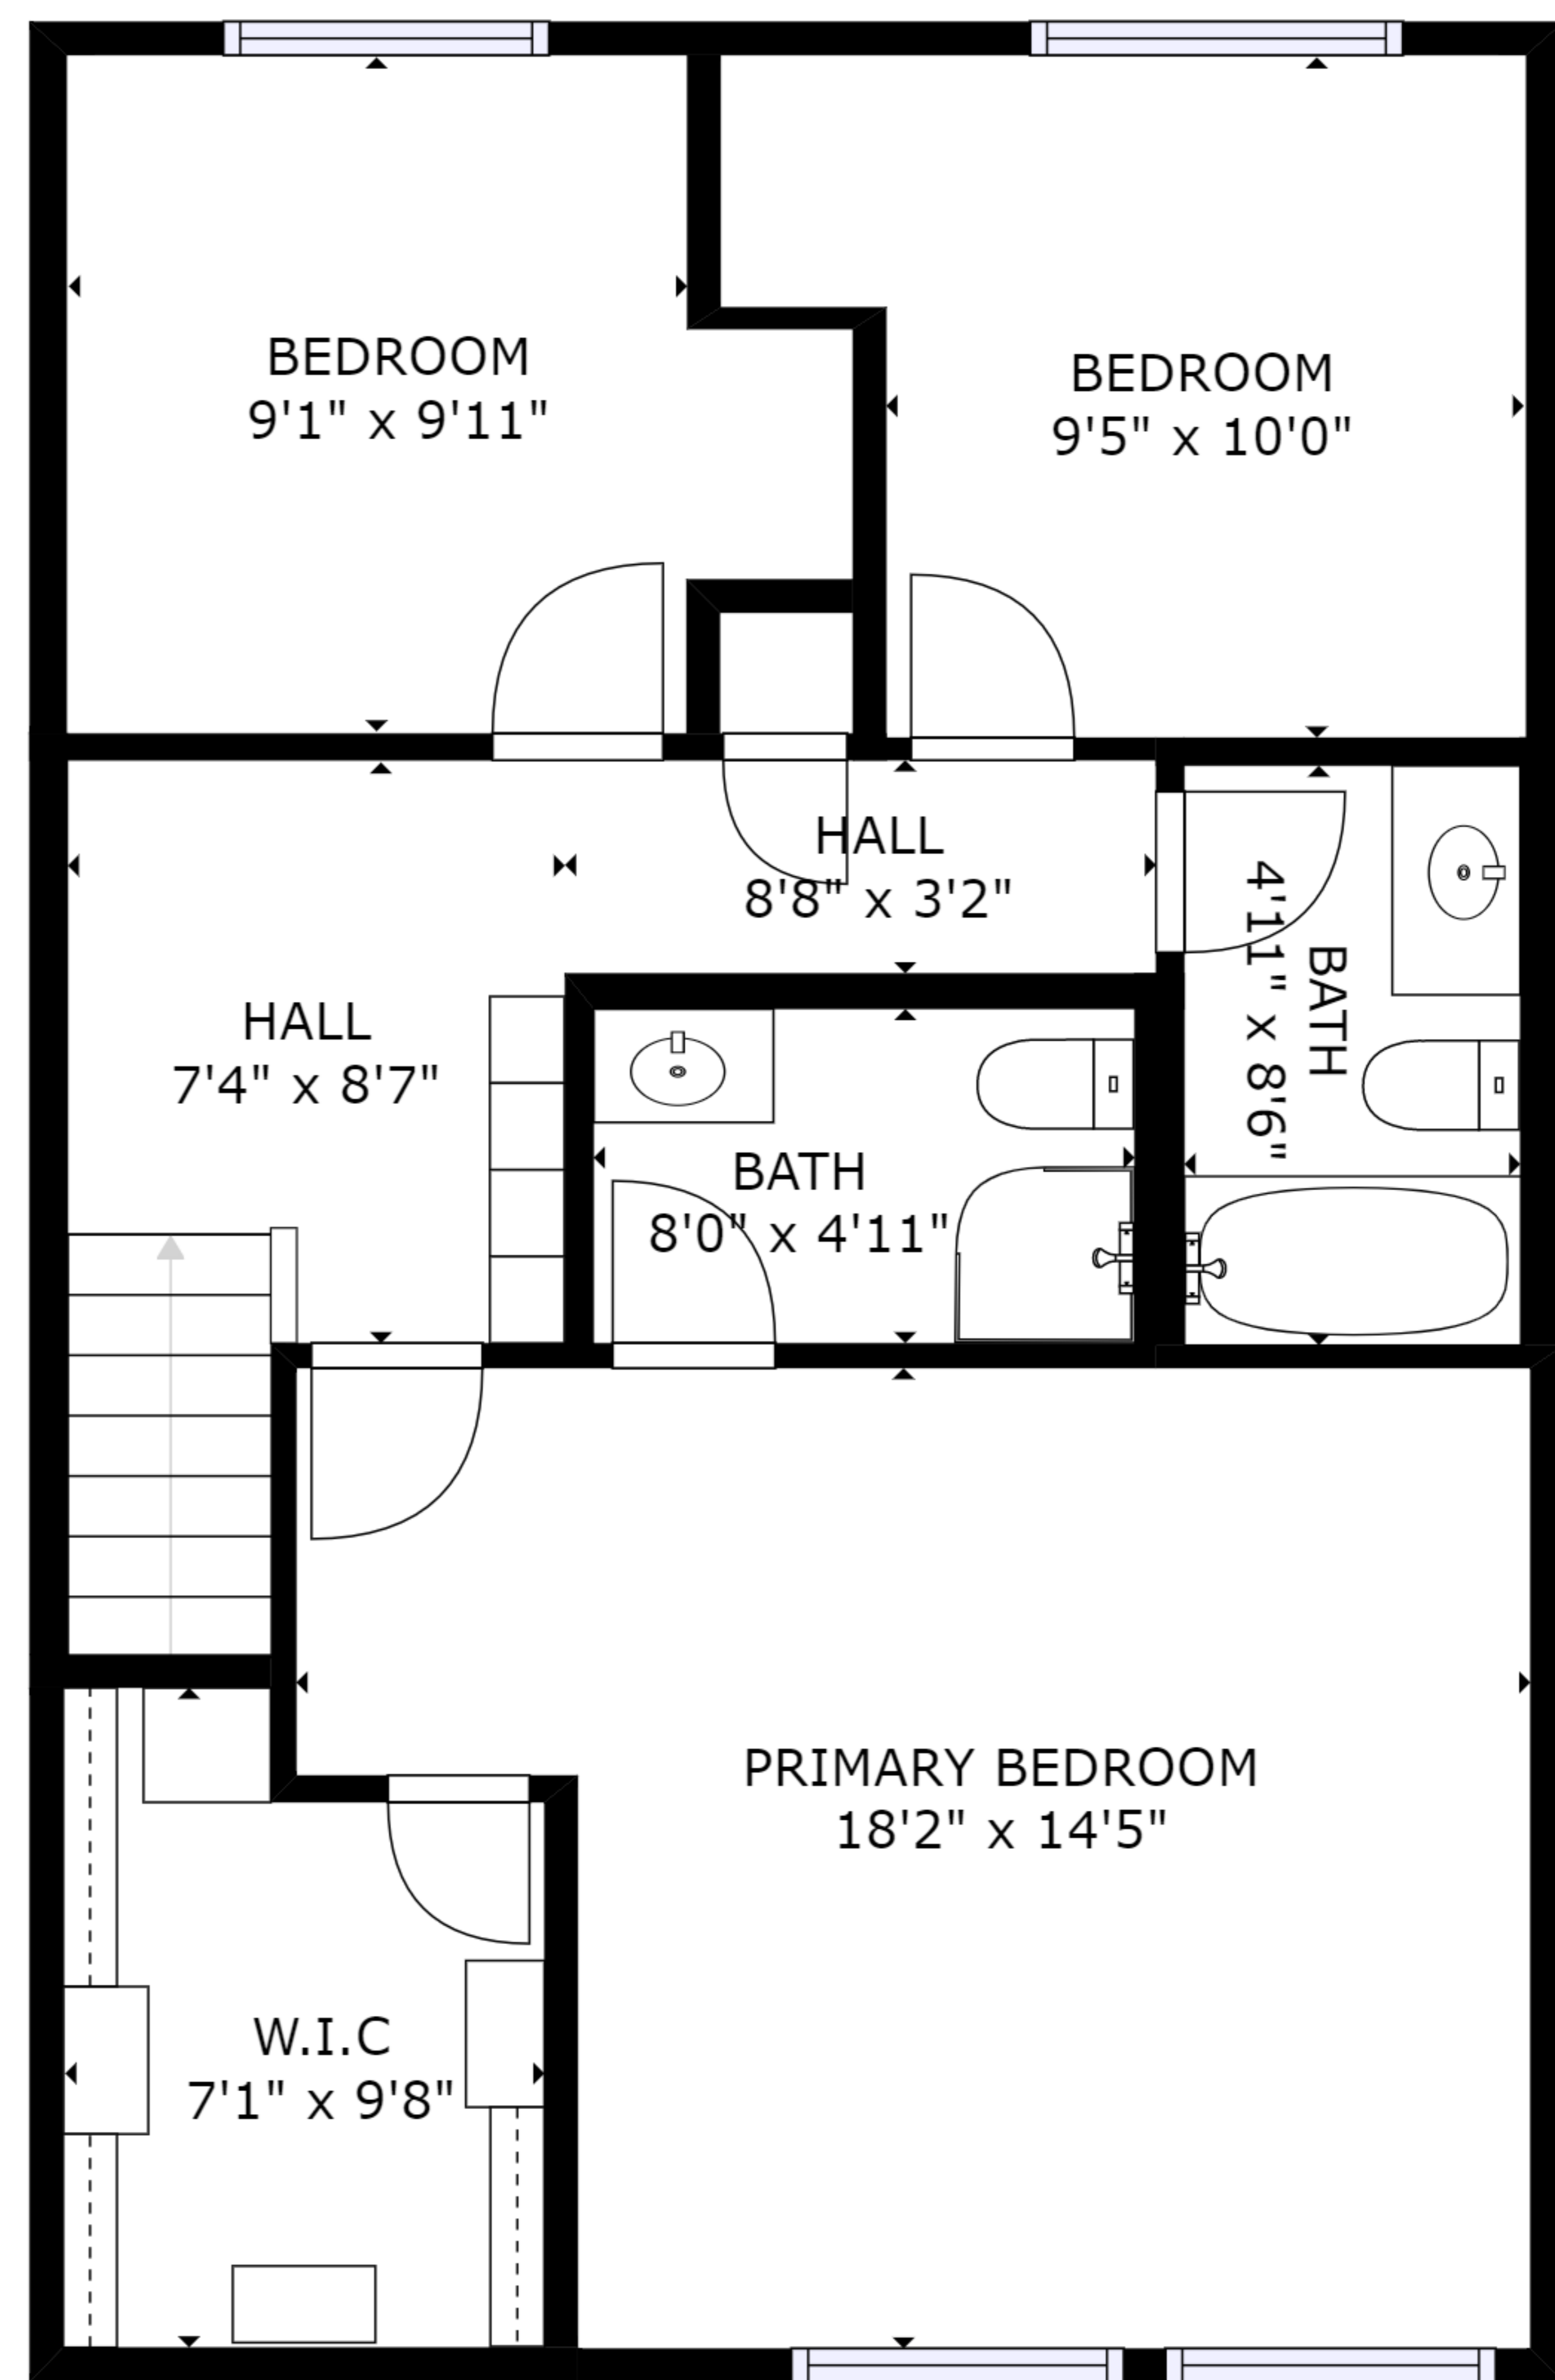

FLOOR 1

FLOOR 2

GROSS INTERNAL AREA  
 FLOOR 1: 690 sq. ft, FLOOR 2: 725 sq. ft  
 TOTAL: 1415 sq. ft  
 SIZES AND DIMENSIONS ARE APPROXIMATE, ACTUAL MAY VARY.