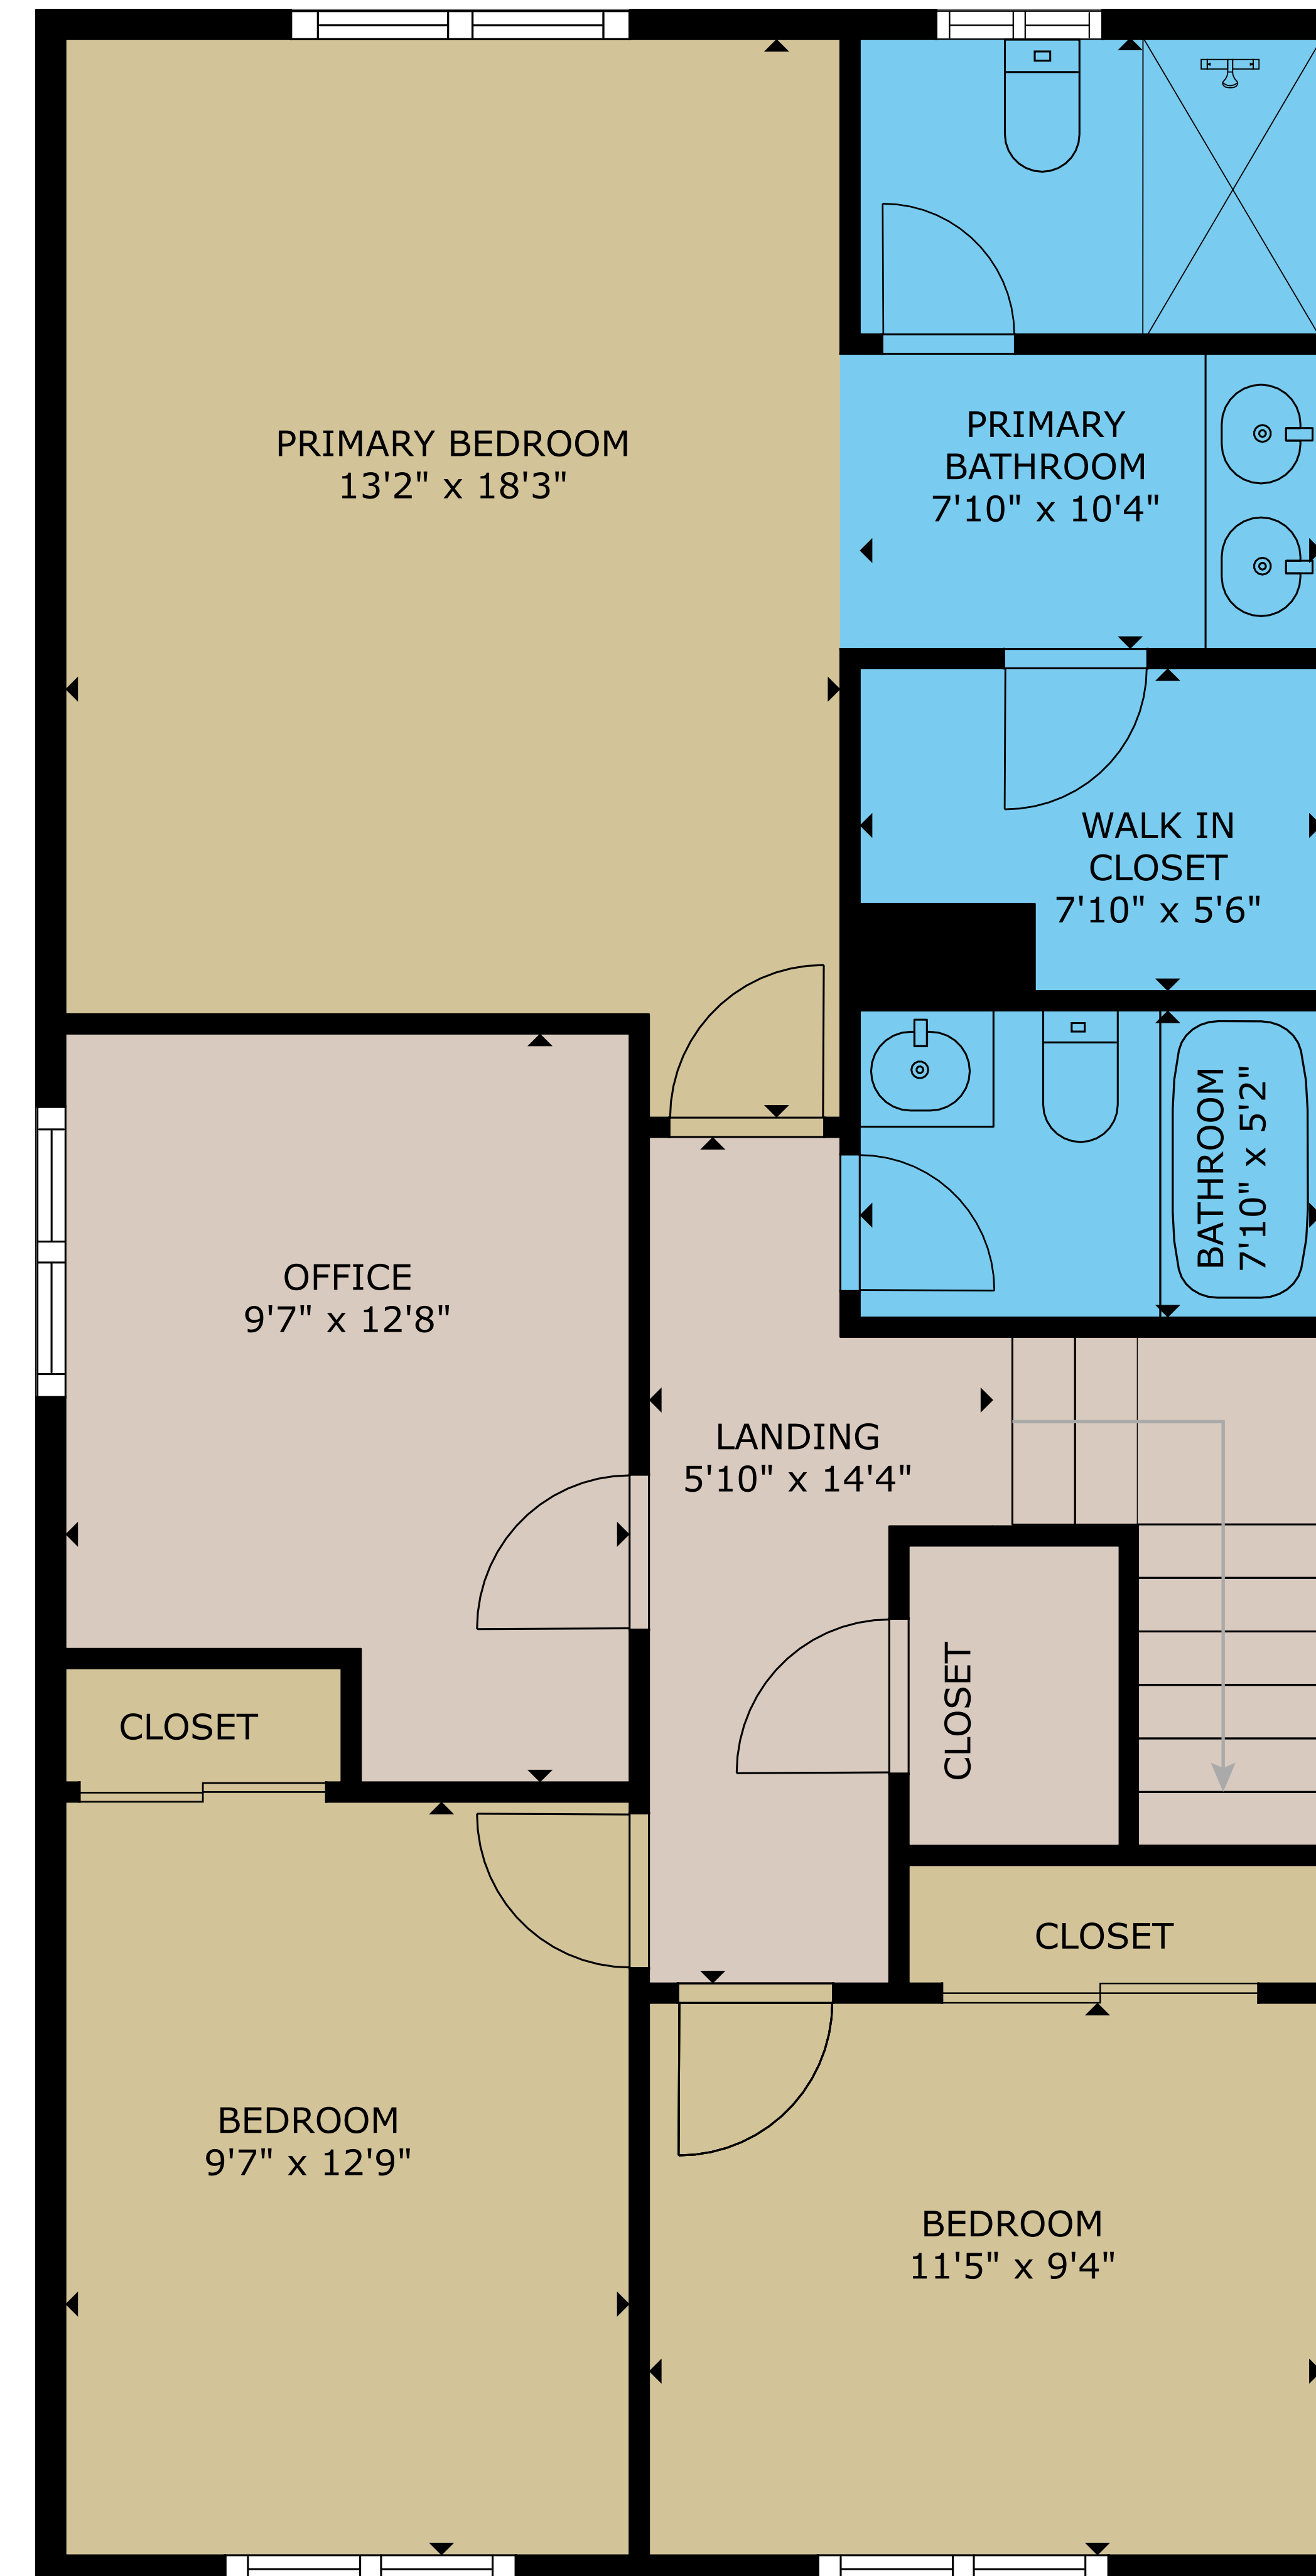

FLOOR 1

FLOOR 2

GROSS INTERNAL AREA
 FLOOR 1: 795 sq. ft, FLOOR 2: 907 sq. ft
 FLOOR 2: 1,702 sq. ft

SIZES AND DIMENSIONS ARE APPROXIMATE, ACTUAL MAY VARY.