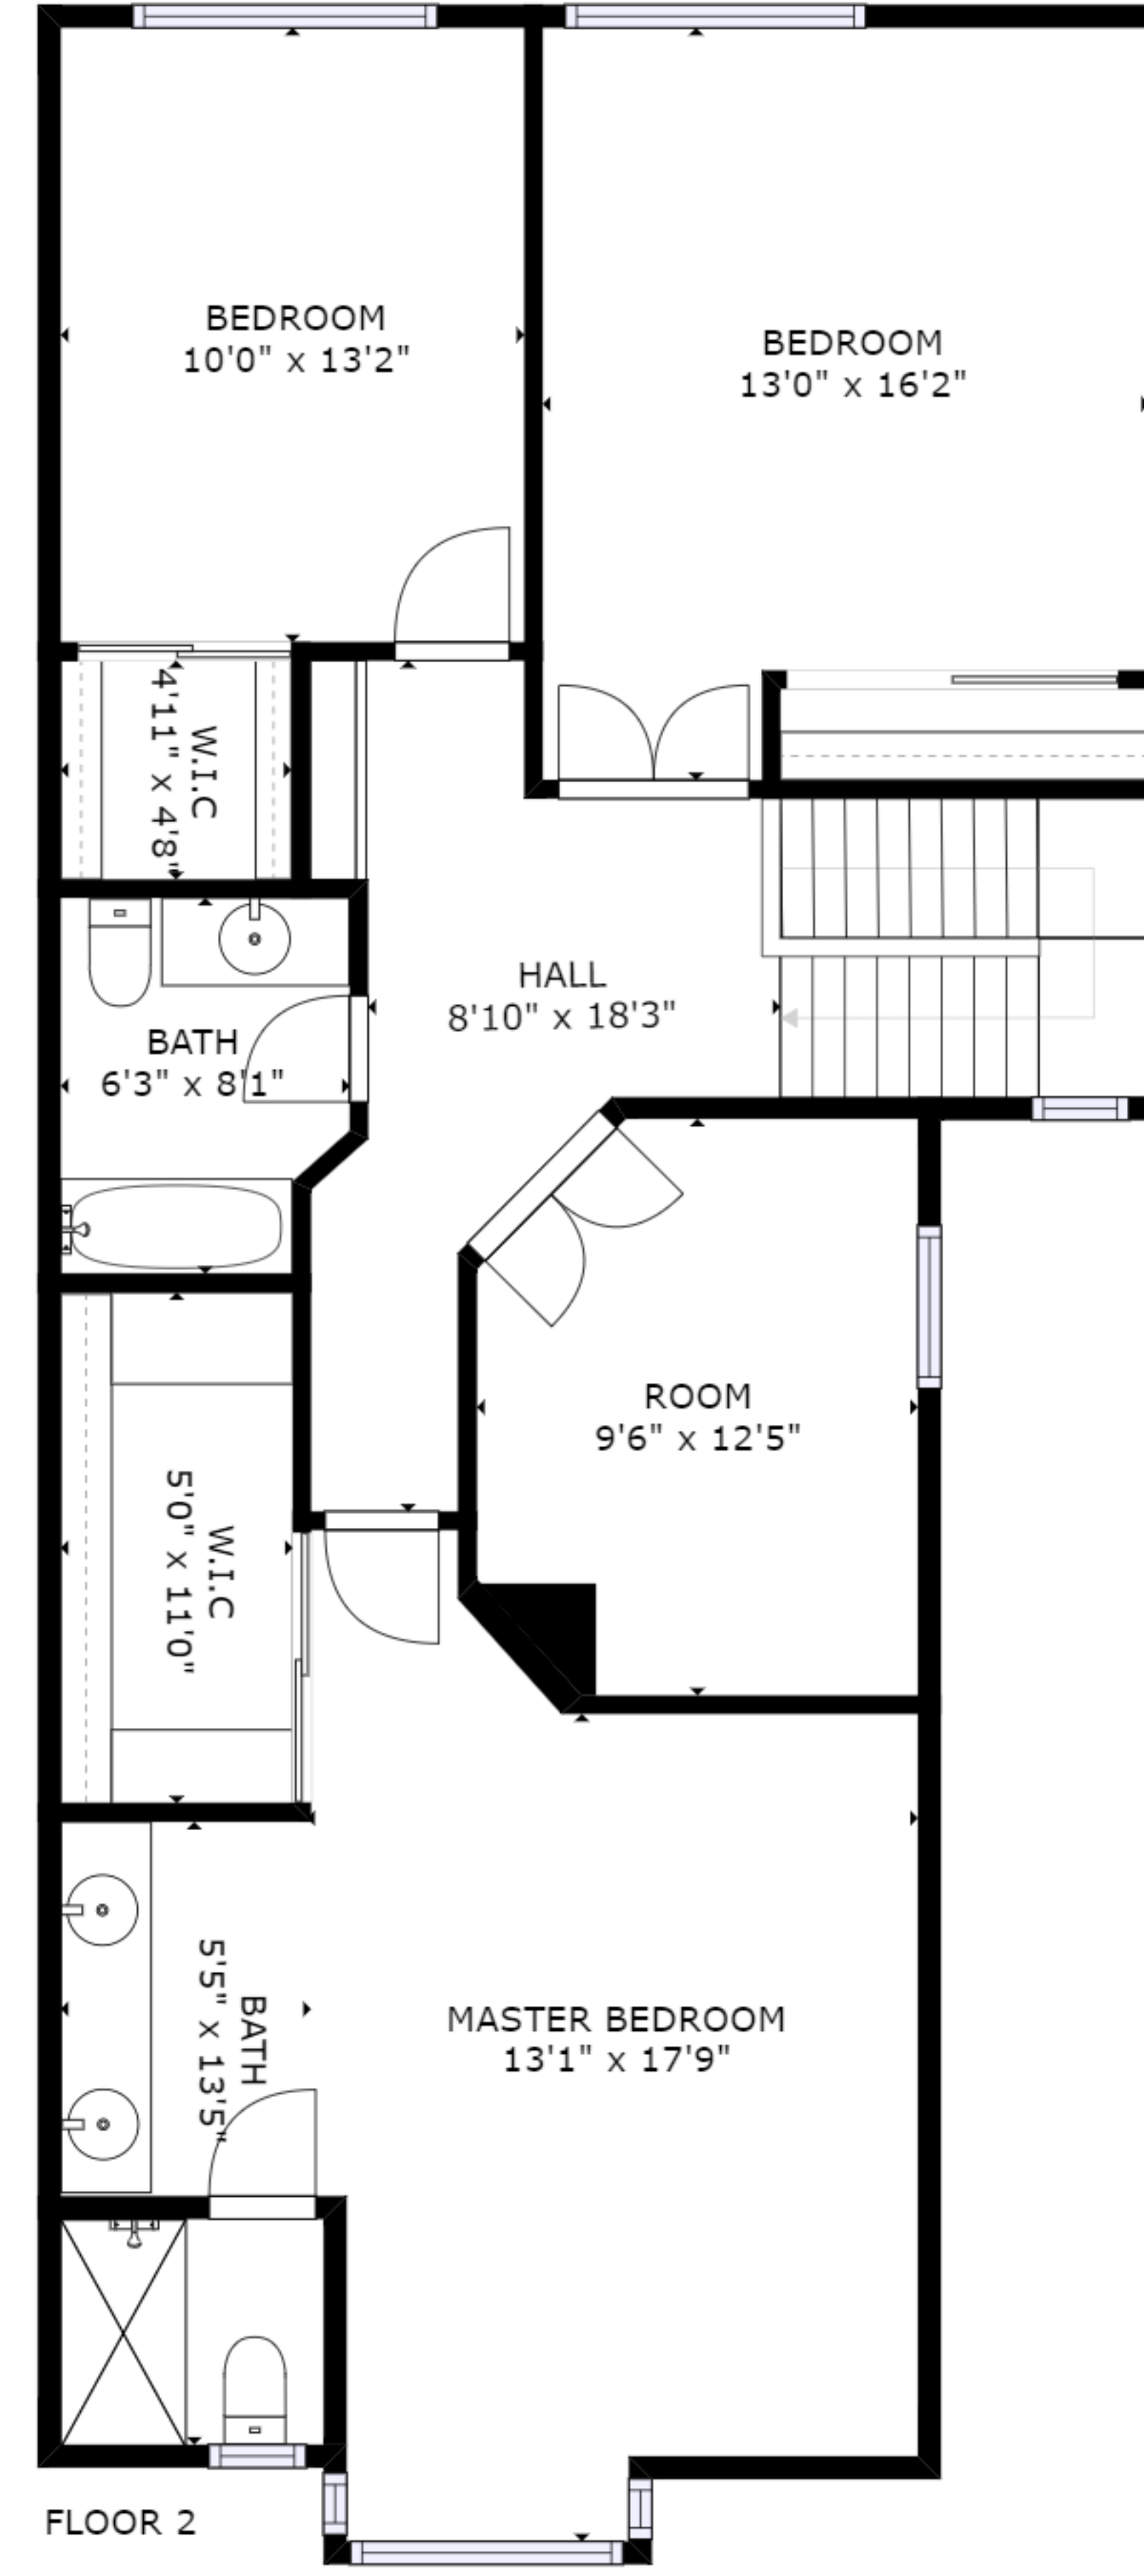

FLOOR 1

FLOOR 2

GROSS INTERNAL AREA  
 FLOOR 1: 603 sq ft, FLOOR 2: 1085 sq ft  
 TOTAL: 1688 sq ft  
 SIZES AND DIMENSIONS ARE APPROXIMATE, ACTUAL MAY VARY.