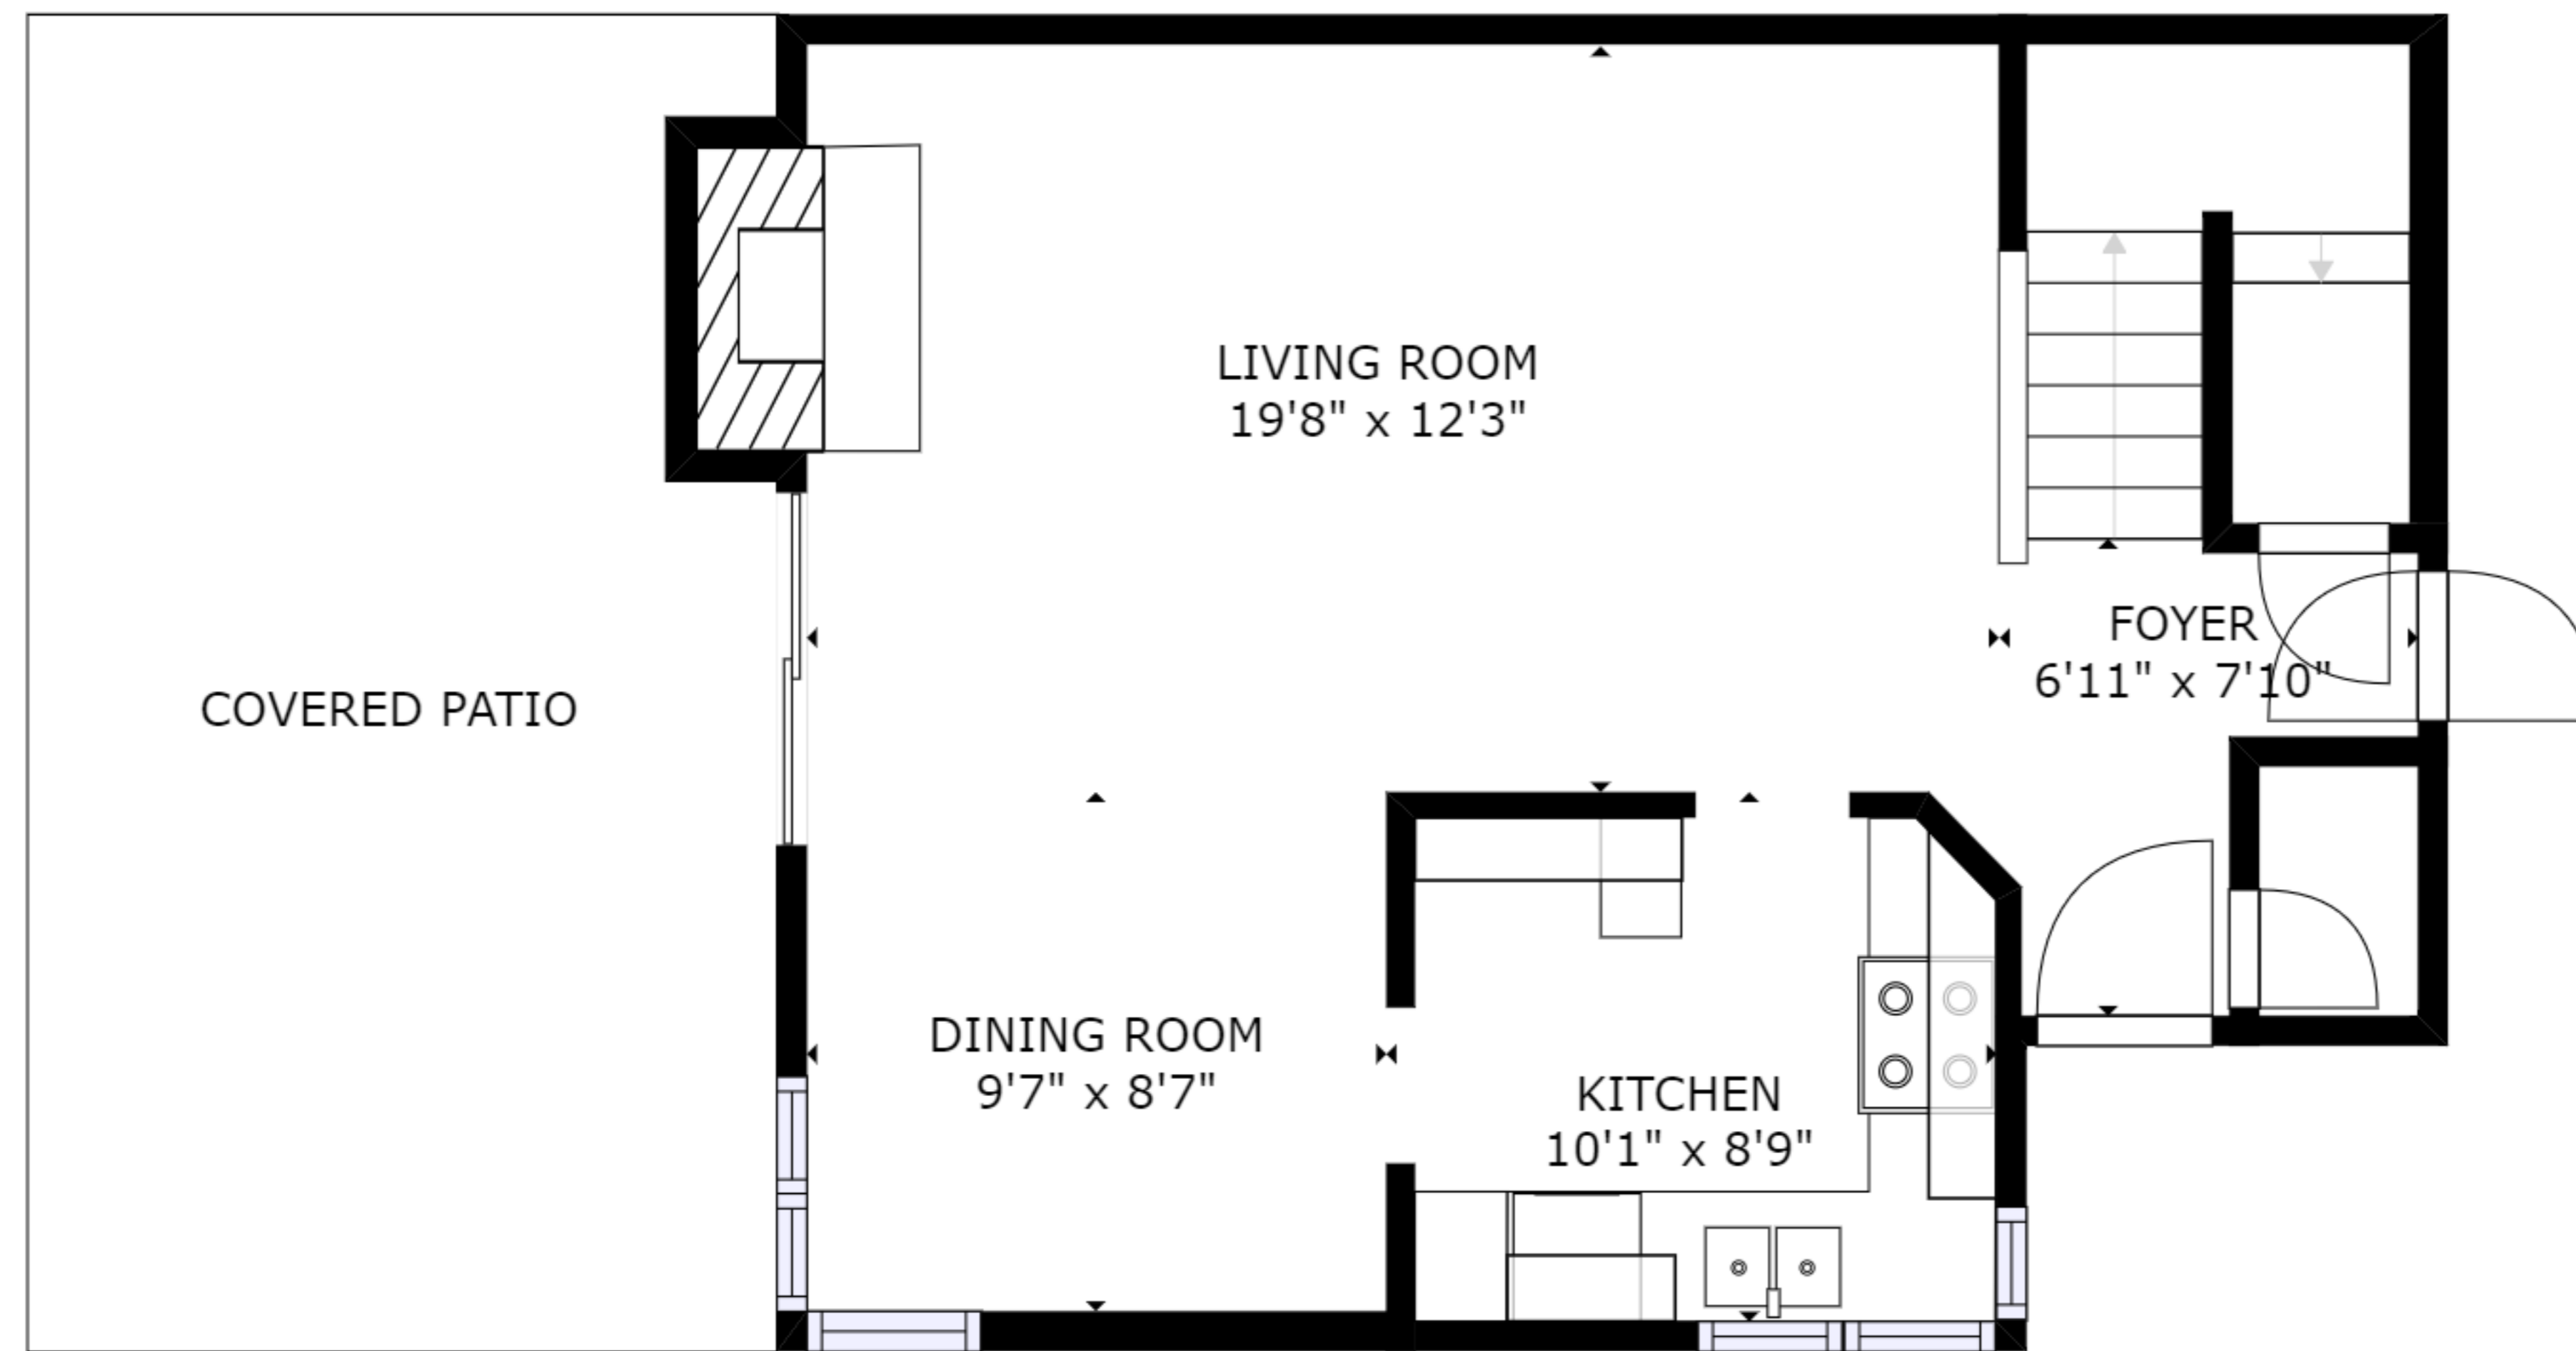

FLOOR 2

FLOOR 1

GROSS INTERNAL AREA
 FLOOR 1: 529 sq. ft, FLOOR 2: 775 sq. ft
 TOTAL: 1304 sq. ft
 SIZES AND DIMENSIONS ARE APPROXIMATE, ACTUAL MAY VARY.