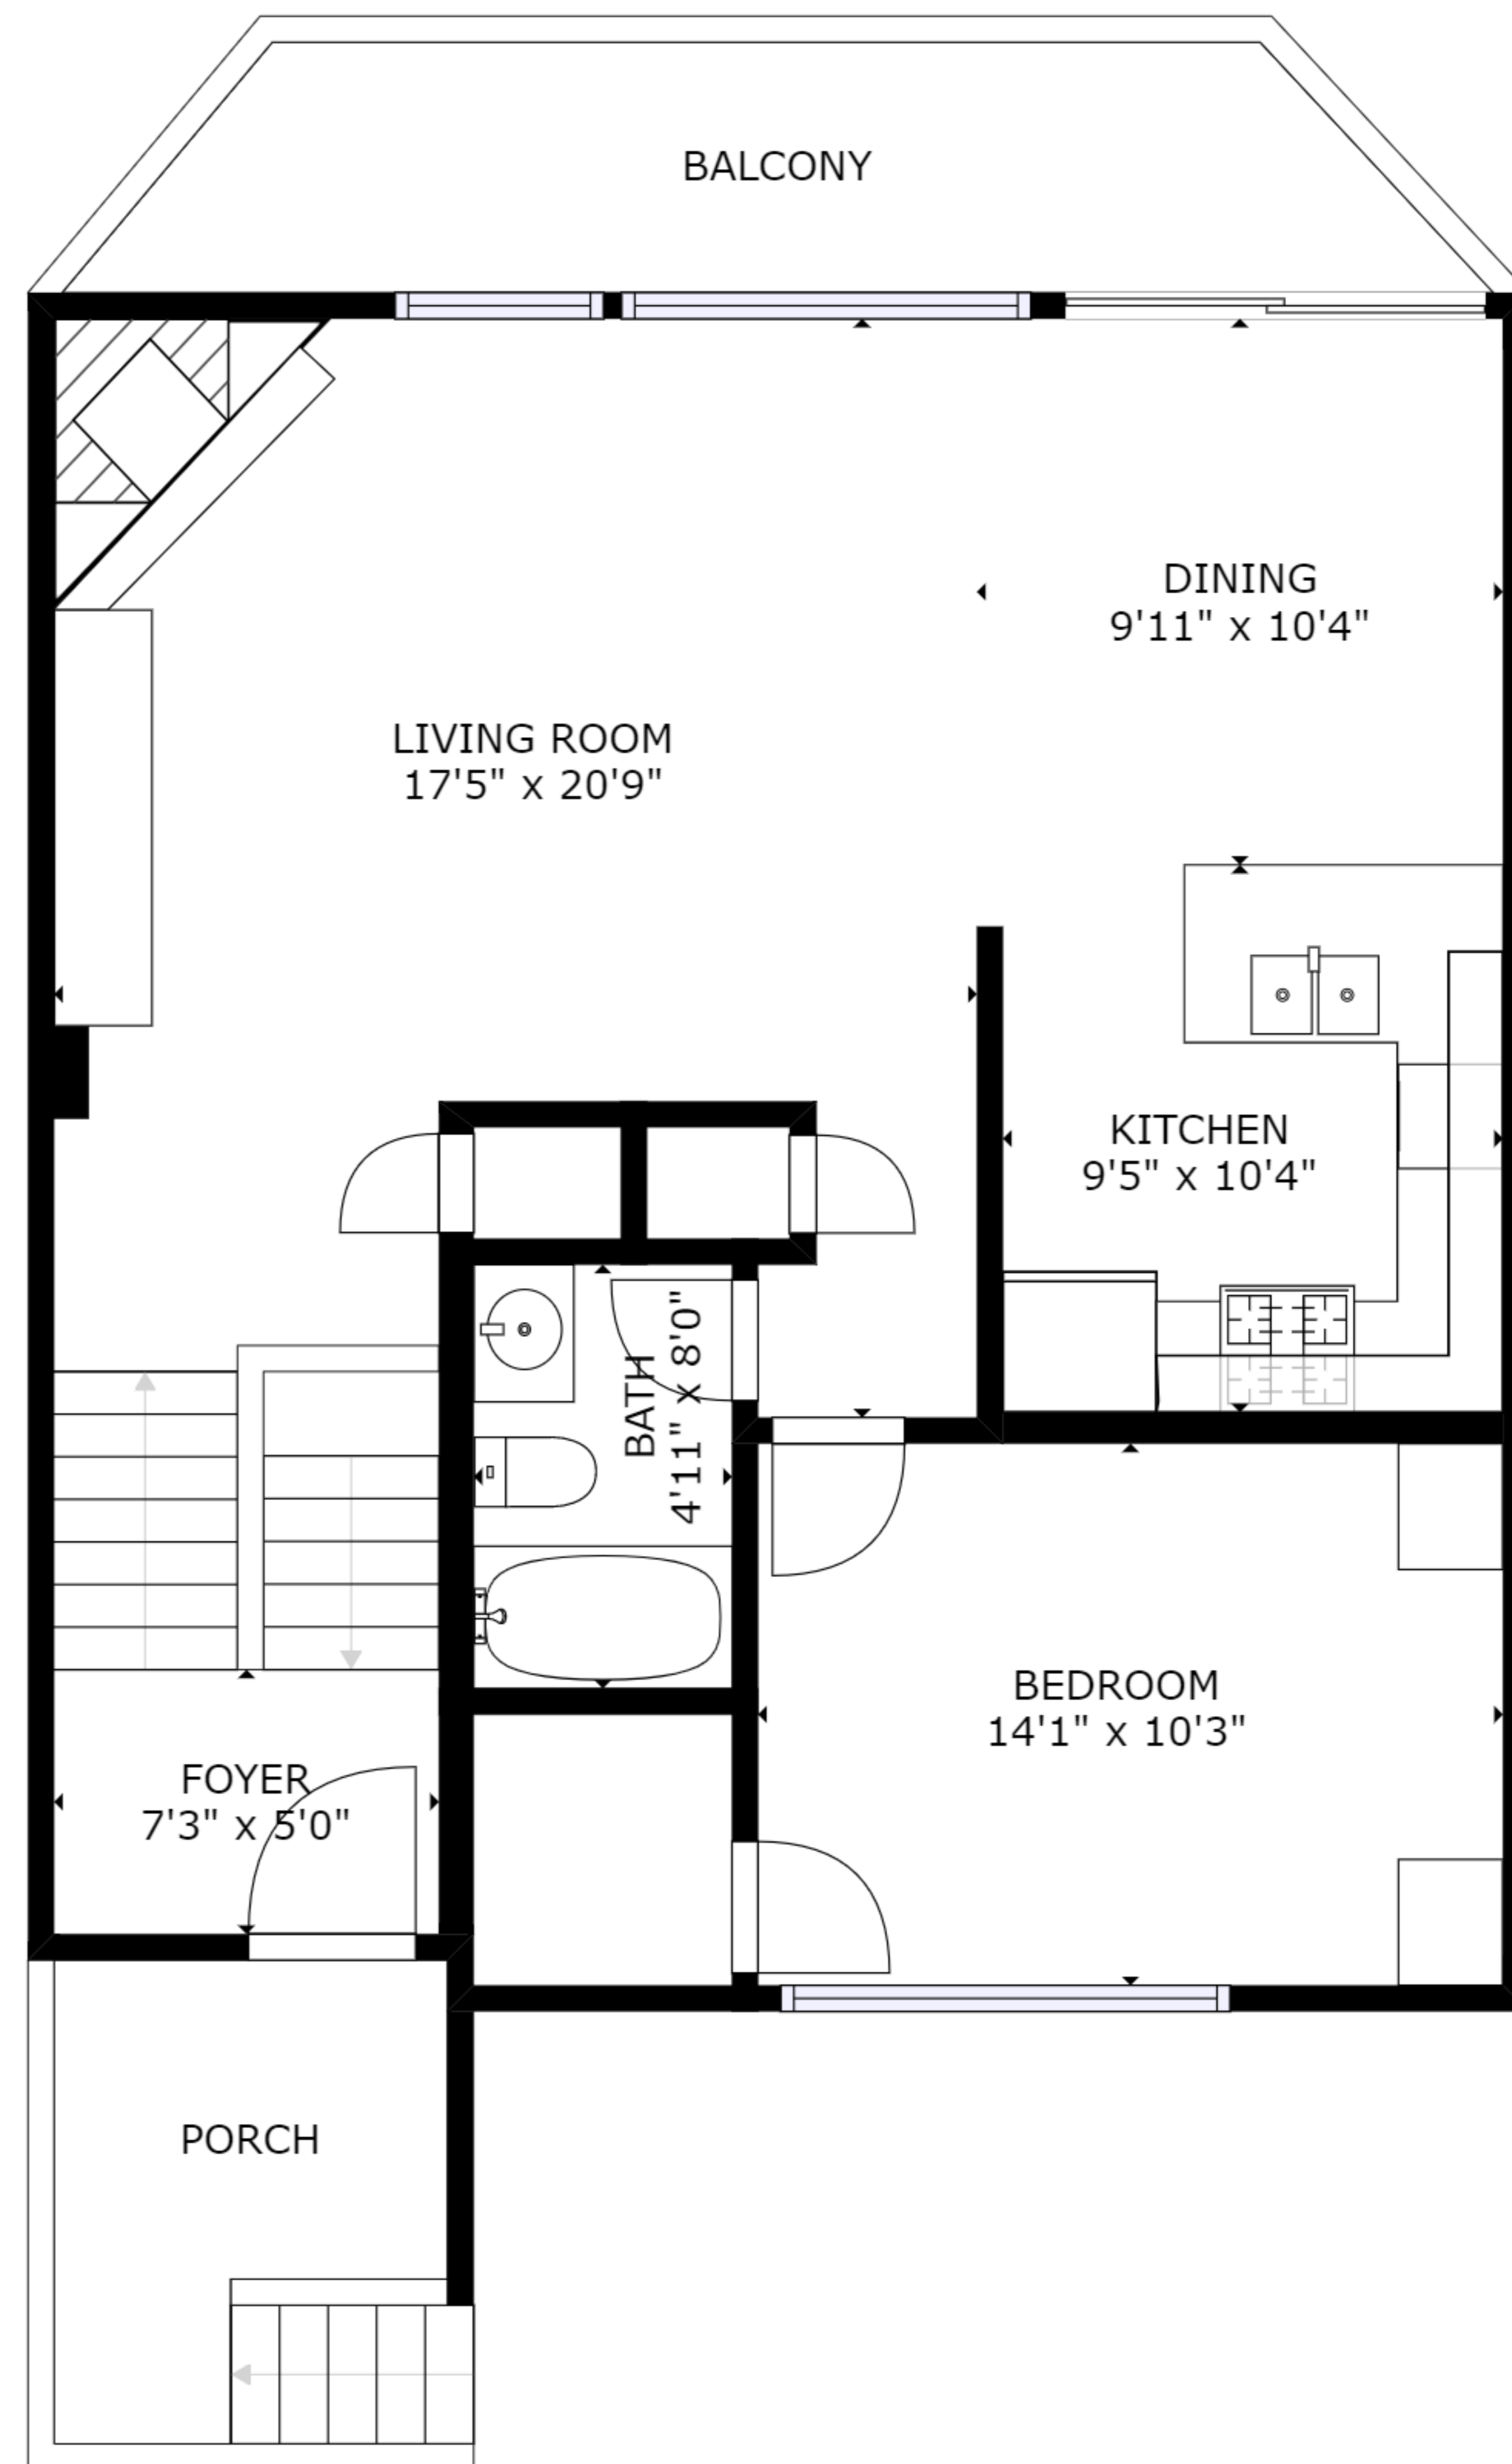

FLOOR 1

FLOOR 2

GROSS INTERNAL AREA
 FLOOR 1: 497 sq ft, FLOOR 2: 848 sq ft
 TOTAL: 1345 sq ft
 SIZES AND DIMENSIONS ARE APPROXIMATE, ACTUAL MAY VARY.