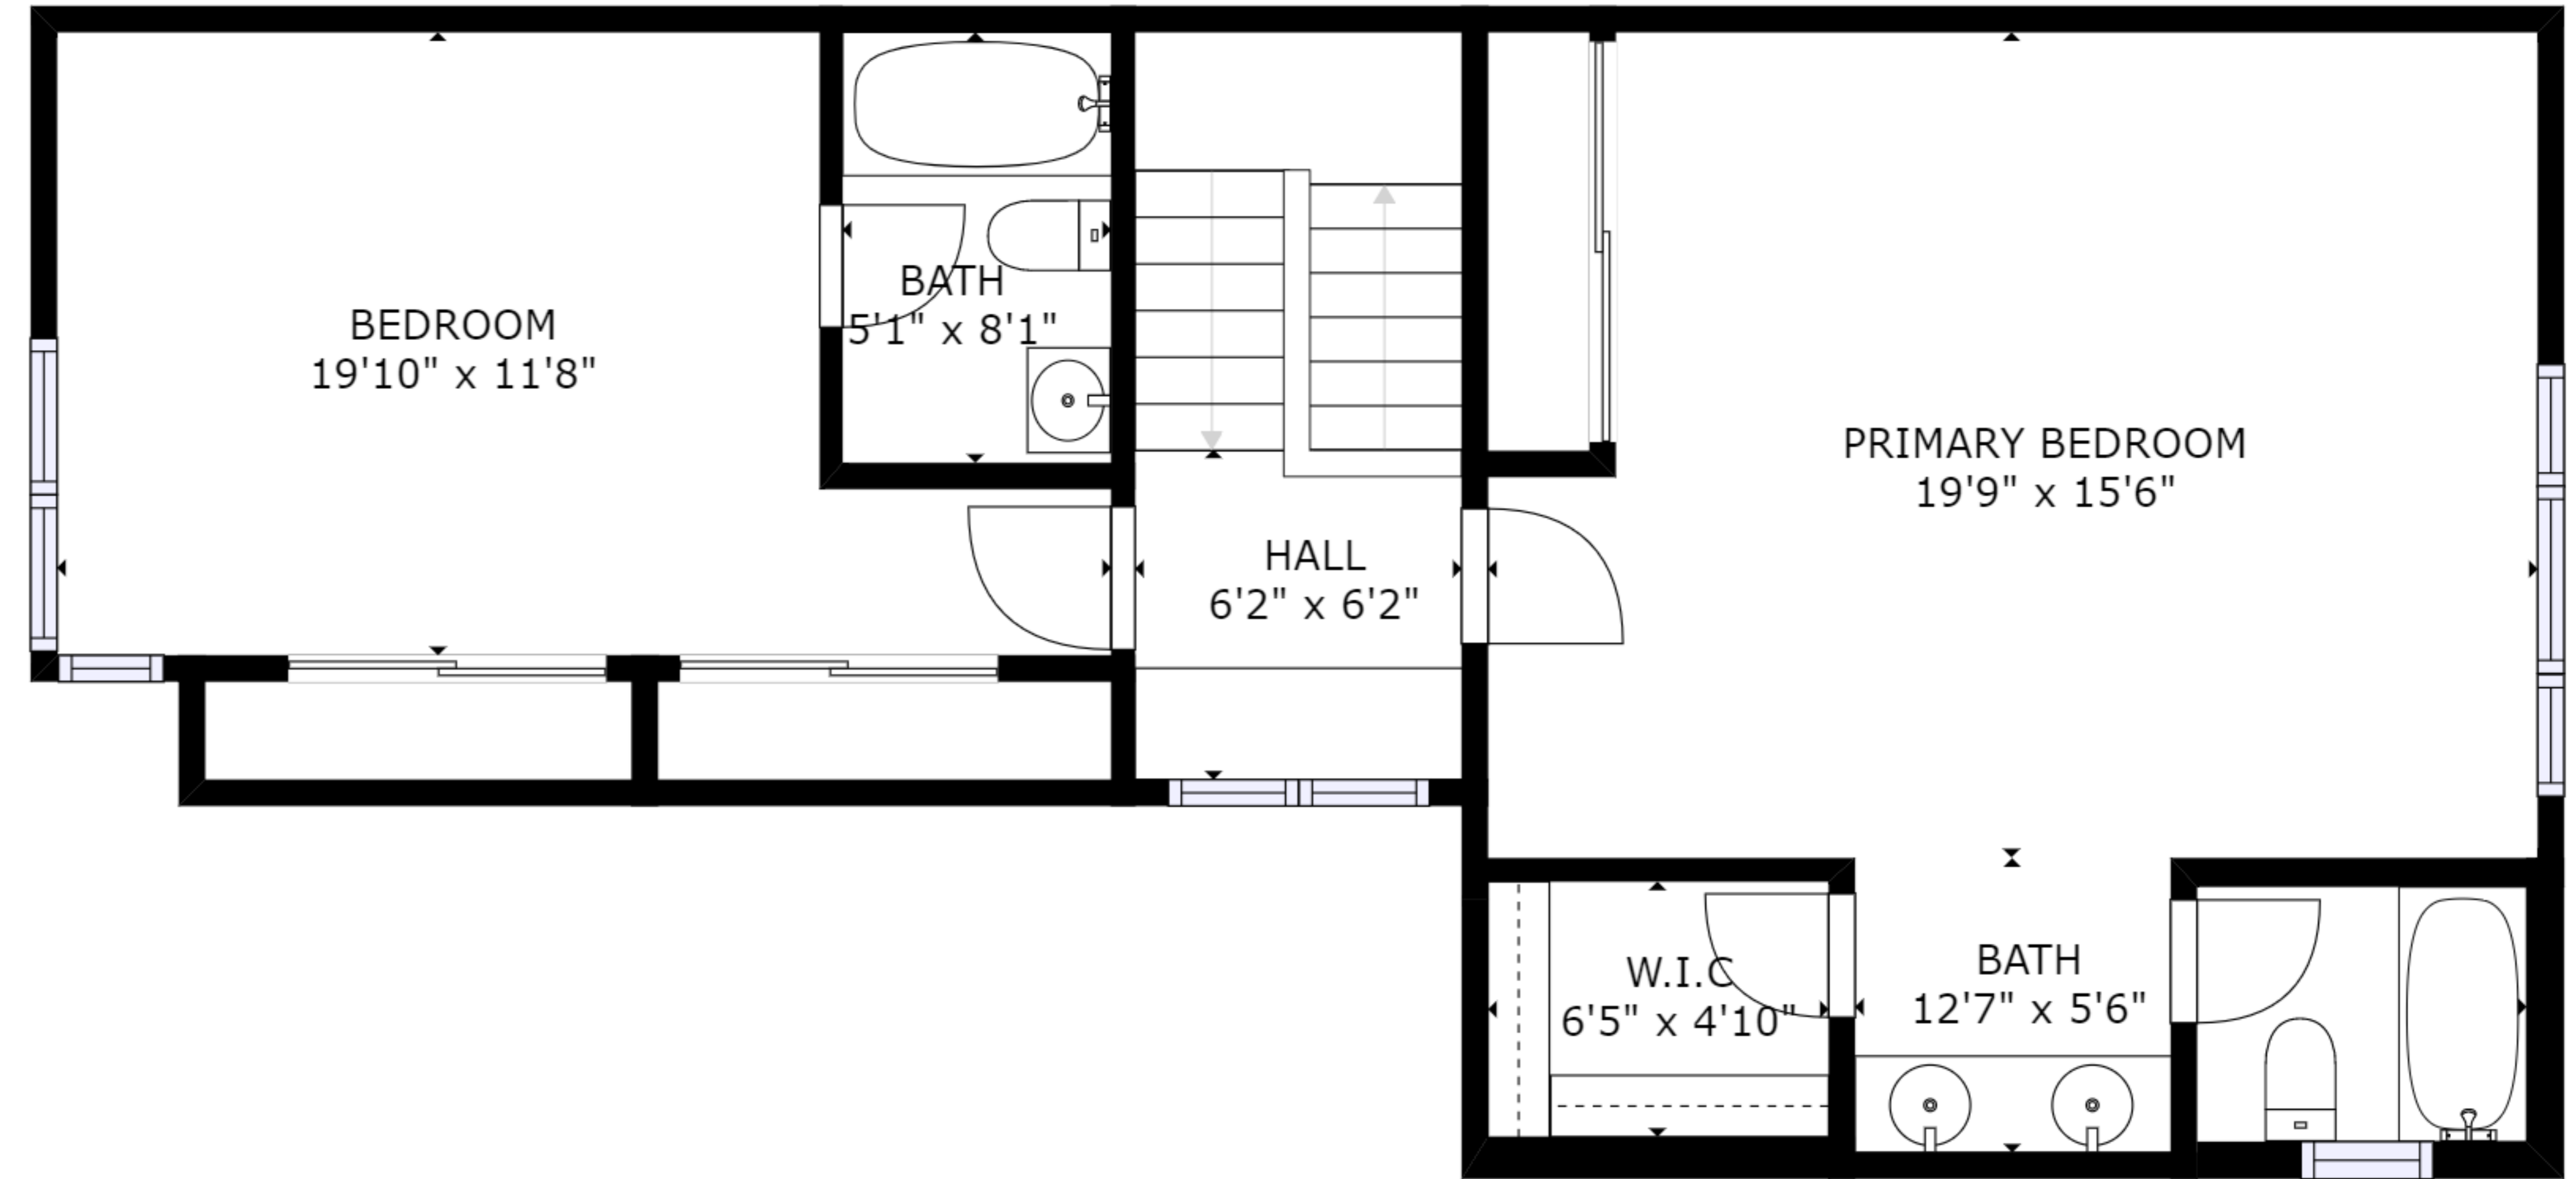

FLOOR 1

FLOOR 2

GROSS INTERNAL AREA
 FLOOR 1: 537 sq. ft, FLOOR 2: 781 sq. ft
 TOTAL: 1318 sq. ft

SIZES AND DIMENSIONS ARE APPROXIMATE, ACTUAL MAY VARY.