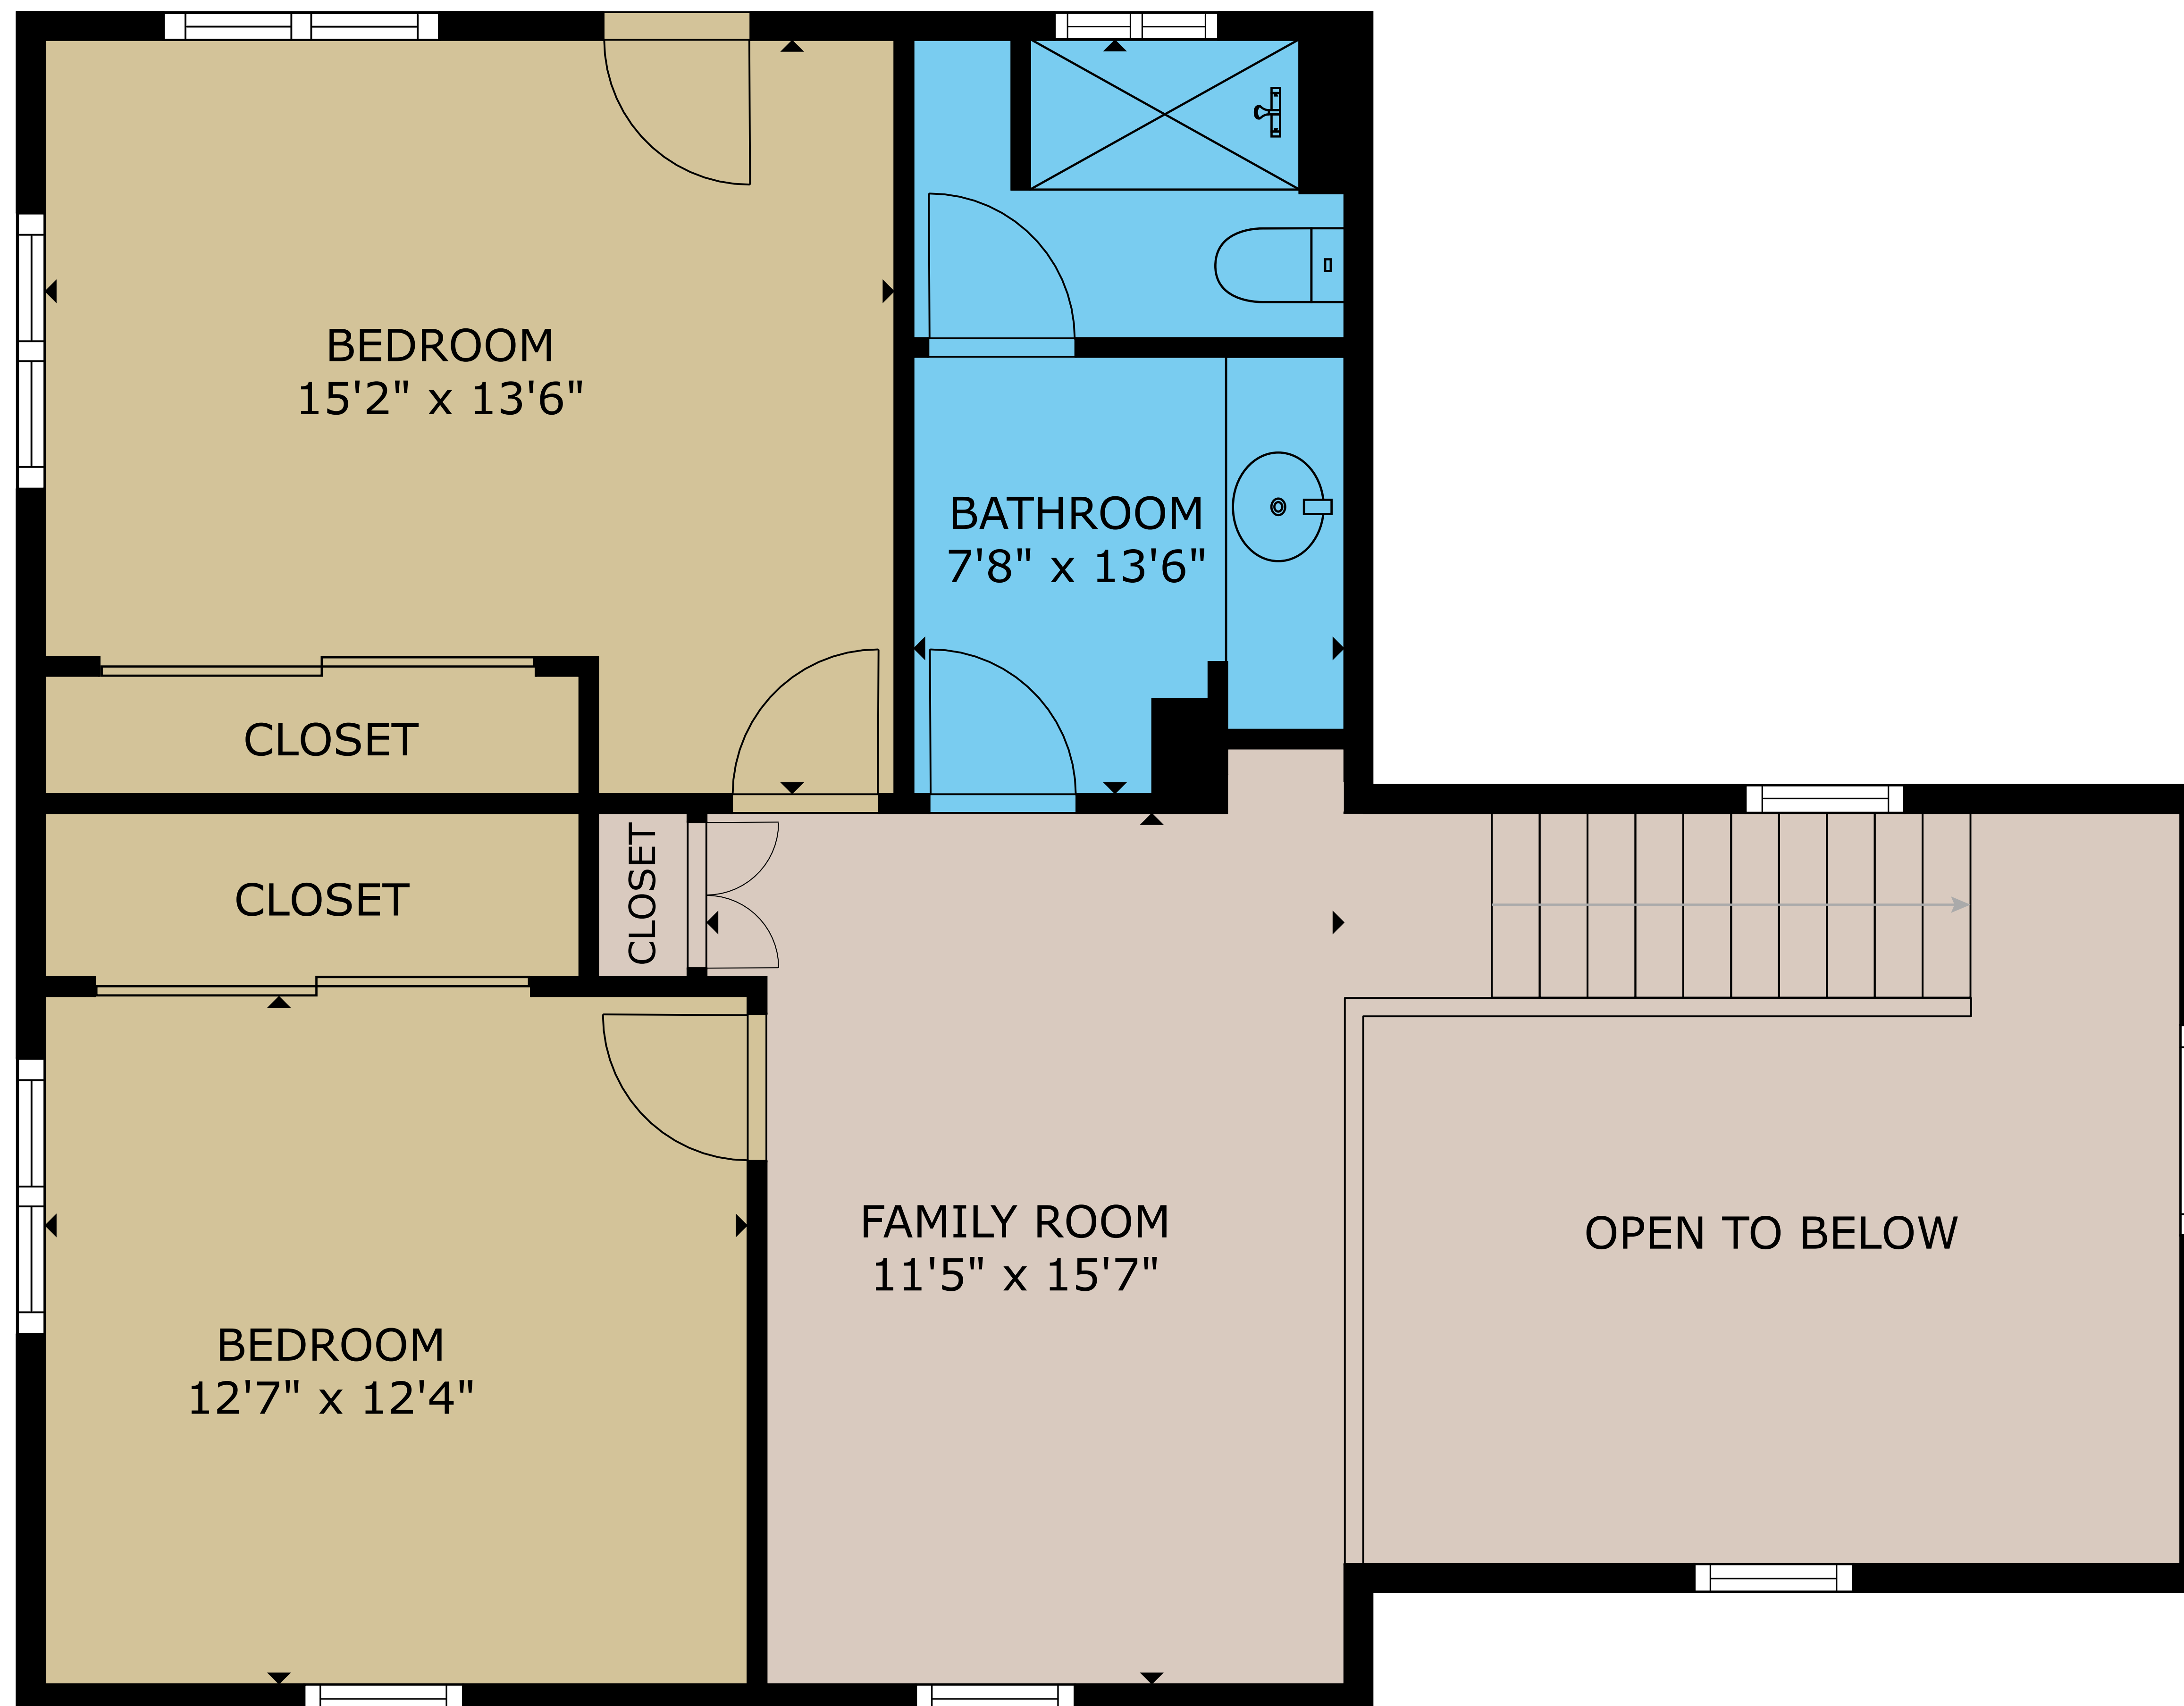

FLOOR 2

FLOOR 1

GROSS INTERNAL AREA
 FLOOR 1: 1,369 sq. ft, FLOOR 2: 675 sq. ft
 TOTAL: 2,044 sq. ft

SIZES AND DIMENSIONS ARE APPROXIMATE, ACTUAL MAY VARY.

GROSS INTERNAL AREA
 FLOOR 1: 1,369 sq. ft, FLOOR 2: 675 sq. ft
 TOTAL: 2,044 sq. ft

SIZES AND DIMENSIONS ARE APPROXIMATE, ACTUAL MAY VARY.

GROSS INTERNAL AREA
FLOOR 1: 1,369 sq. ft, FLOOR 2: 675 sq. ft
TOTAL: 2,044 sq. ft

SIZES AND DIMENSIONS ARE APPROXIMATE, ACTUAL MAY VARY.