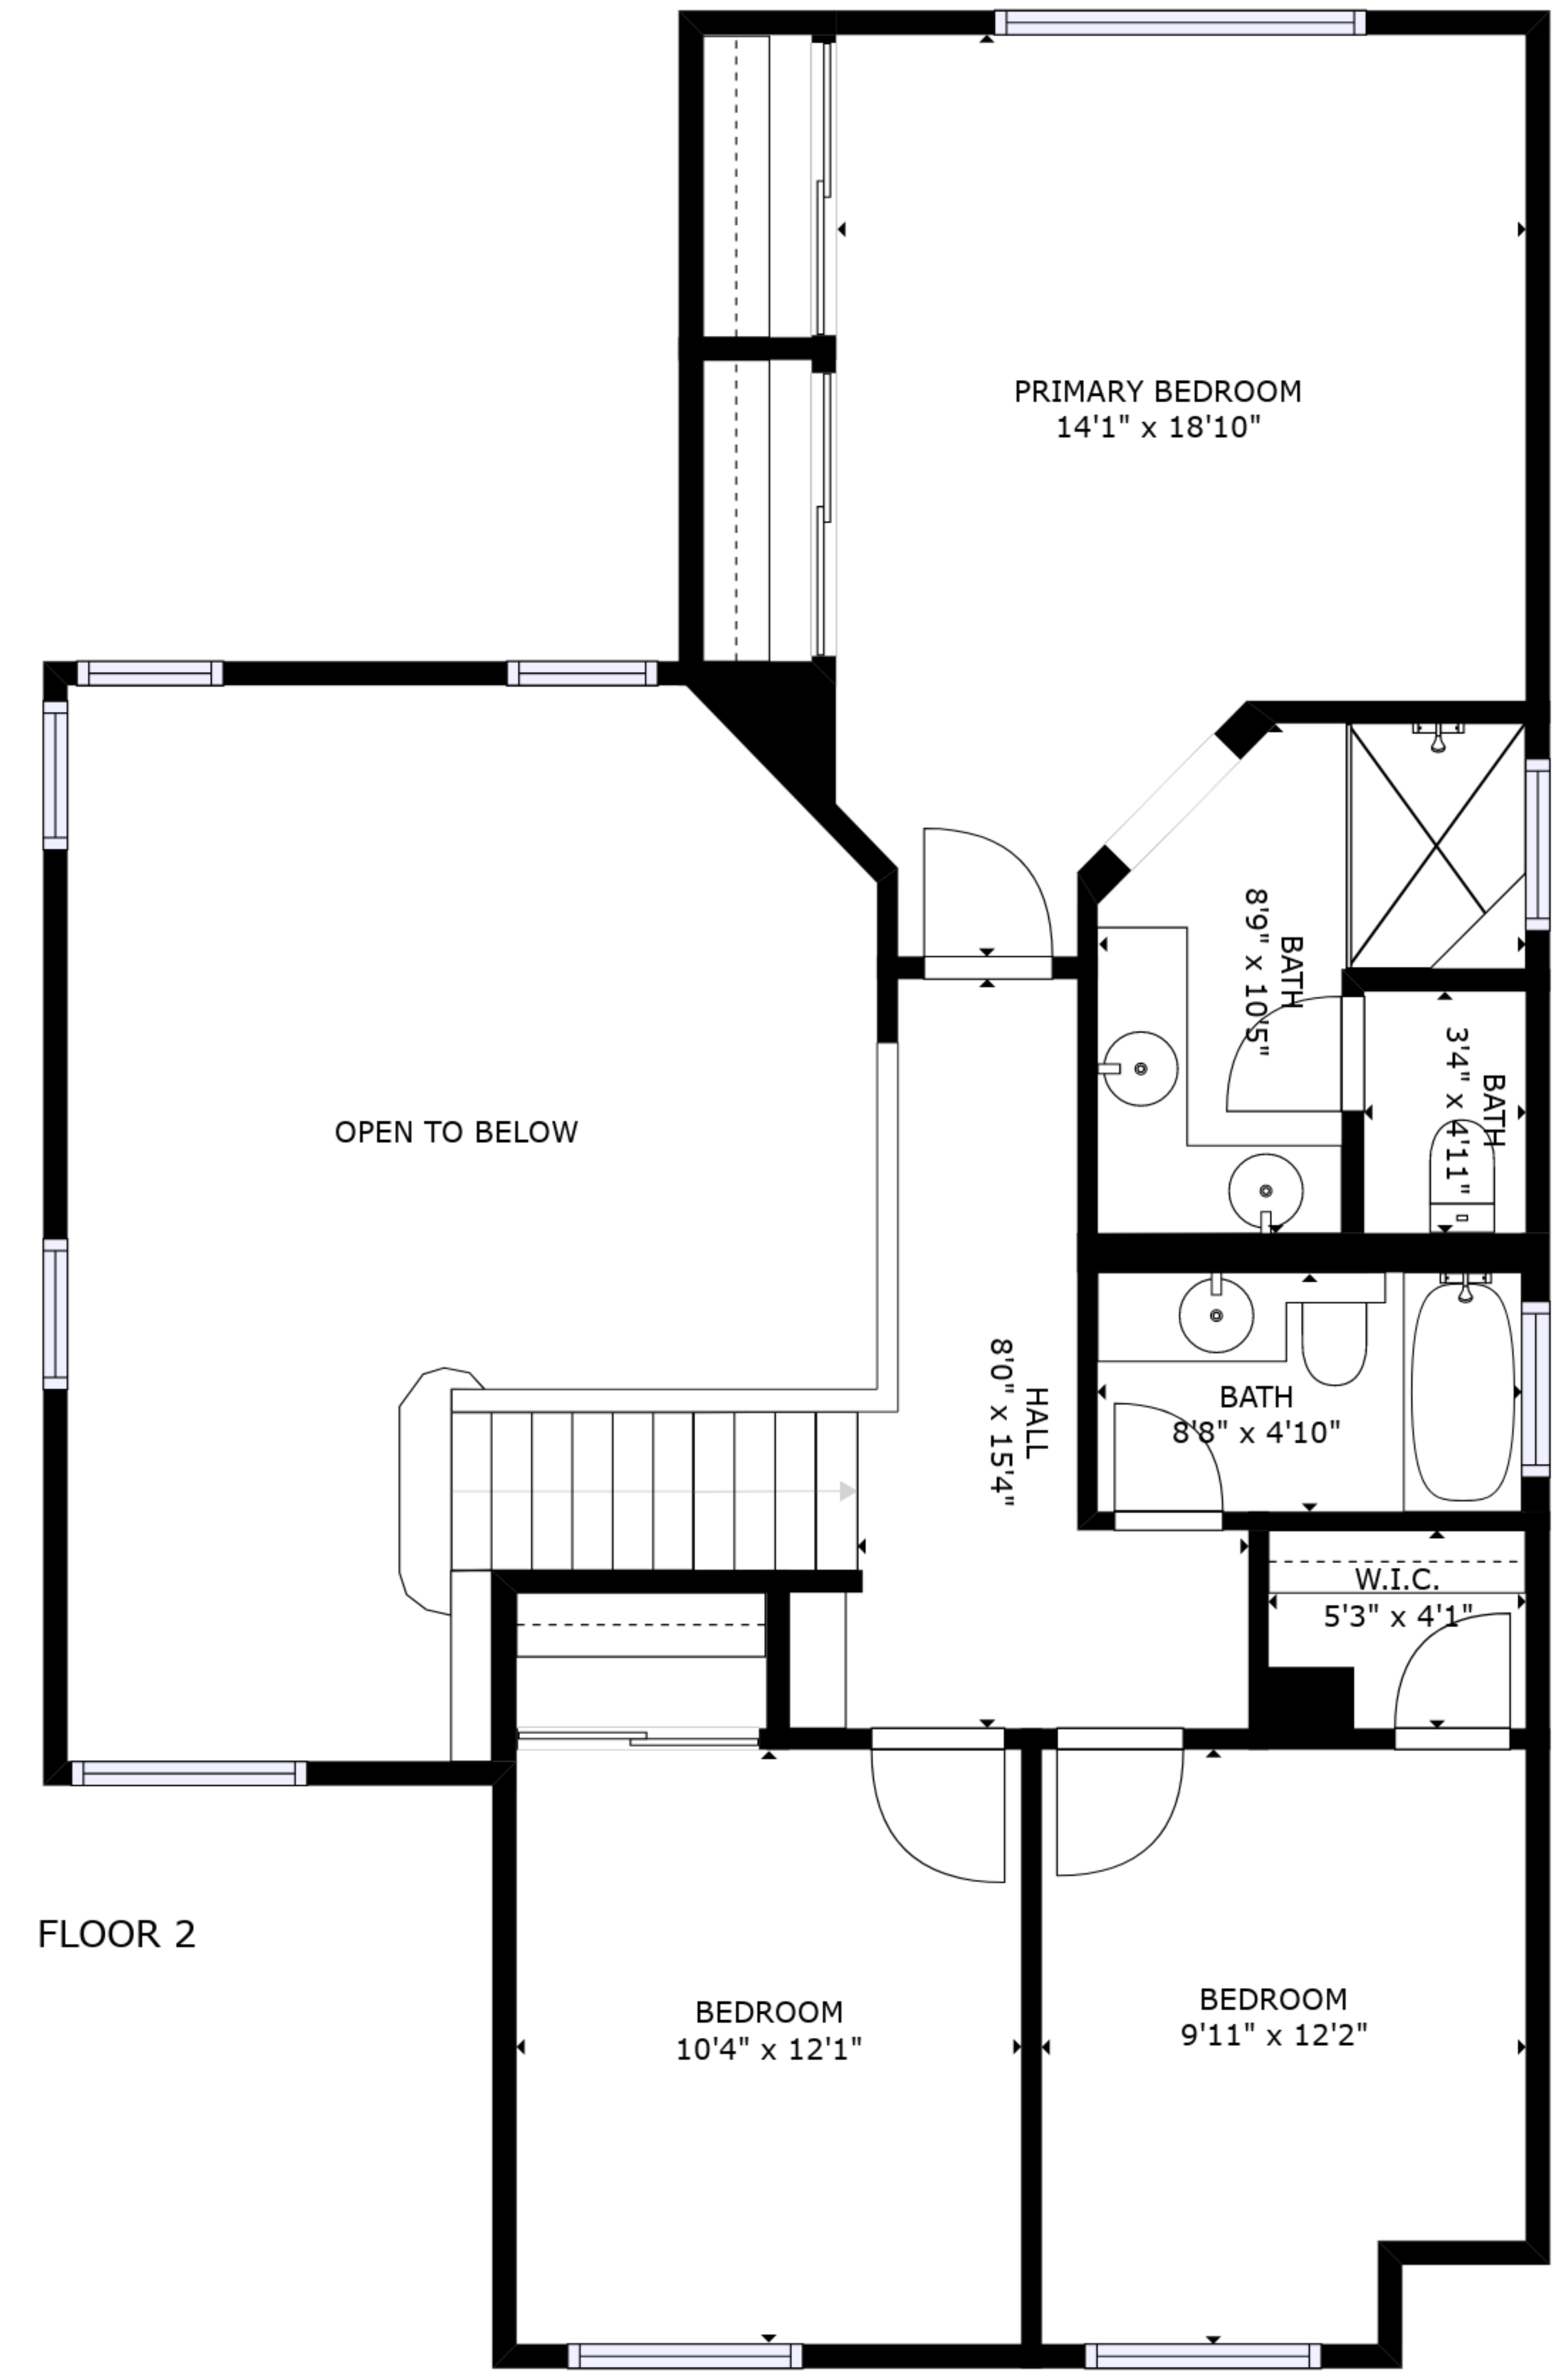

FLOOR 1

FLOOR 2

GROSS INTERNAL AREA  
 FLOOR 1: 848 sq. ft, FLOOR 2: 834 sq. ft  
 TOTAL: 1681 sq. ft  
 SIZES AND DIMENSIONS ARE APPROXIMATE, ACTUAL MAY VARY.