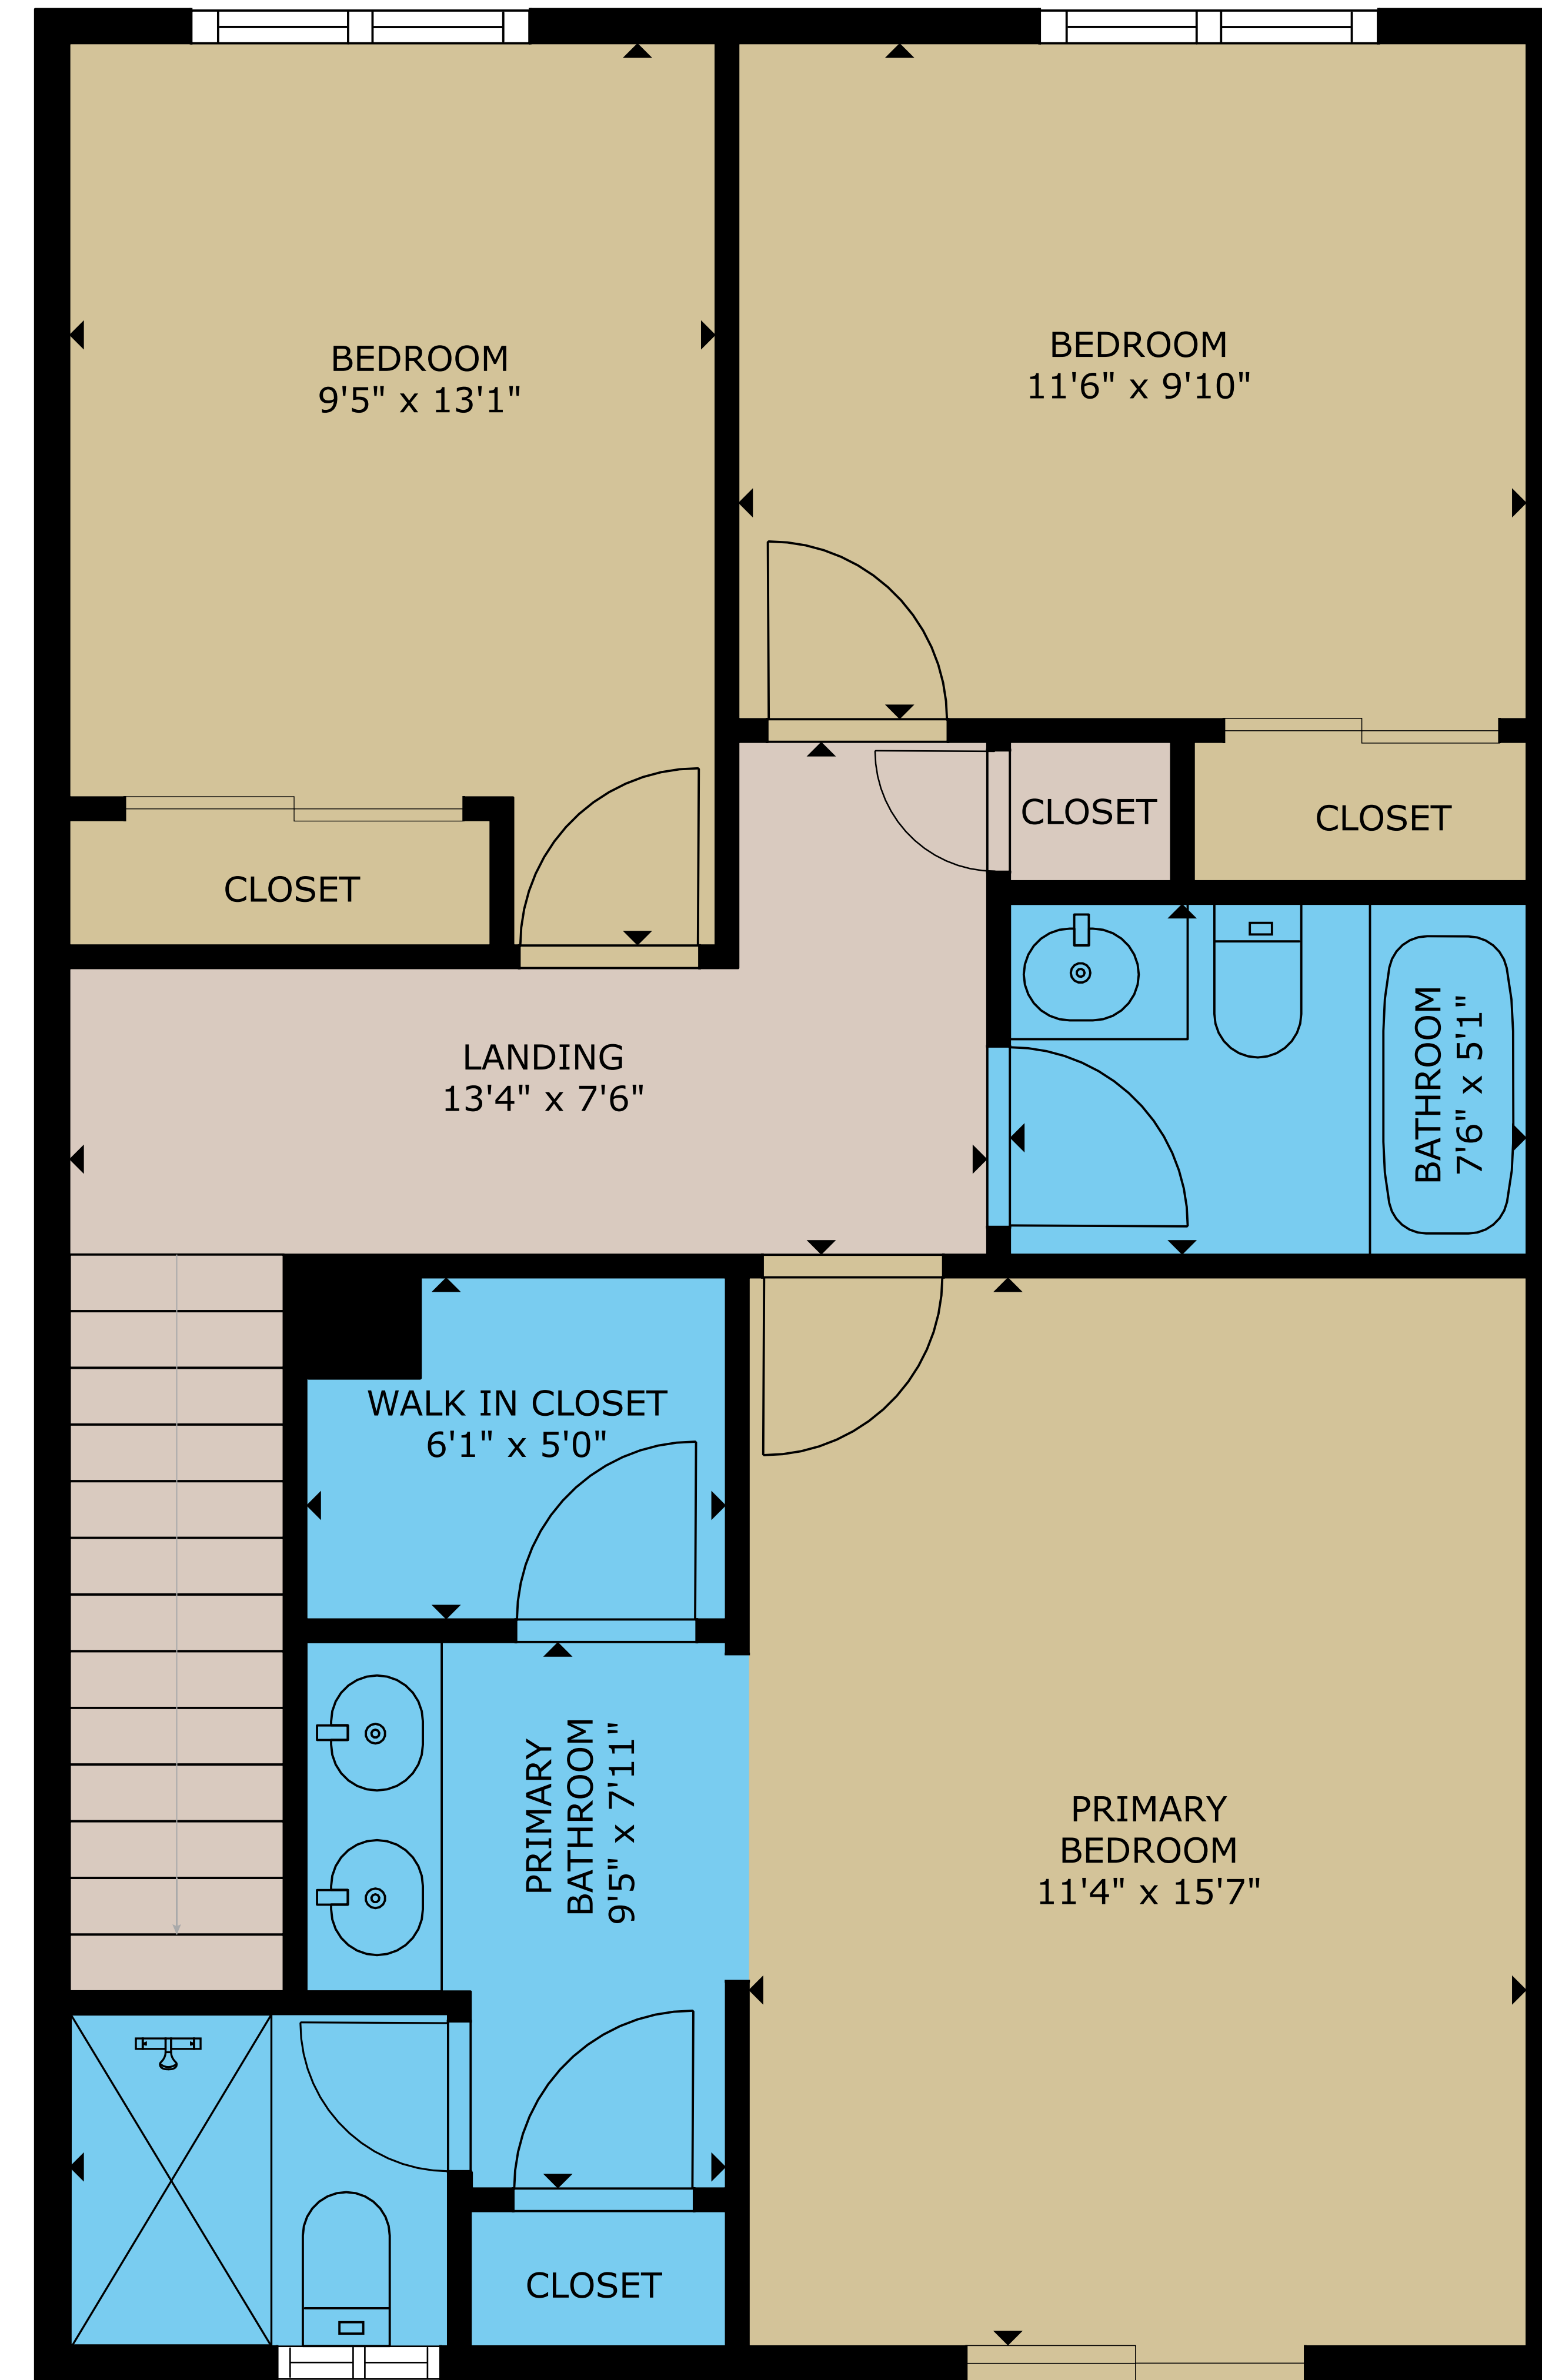

FLOOR 1

FLOOR 2

GROSS INTERNAL AREA  
 FLOOR 1: 717 sq. ft, FLOOR 2: 709 sq. ft  
 TOTAL: 1,426 sq. ft  
 SIZES AND DIMENSIONS ARE APPROXIMATE, ACTUAL MAY VARY.