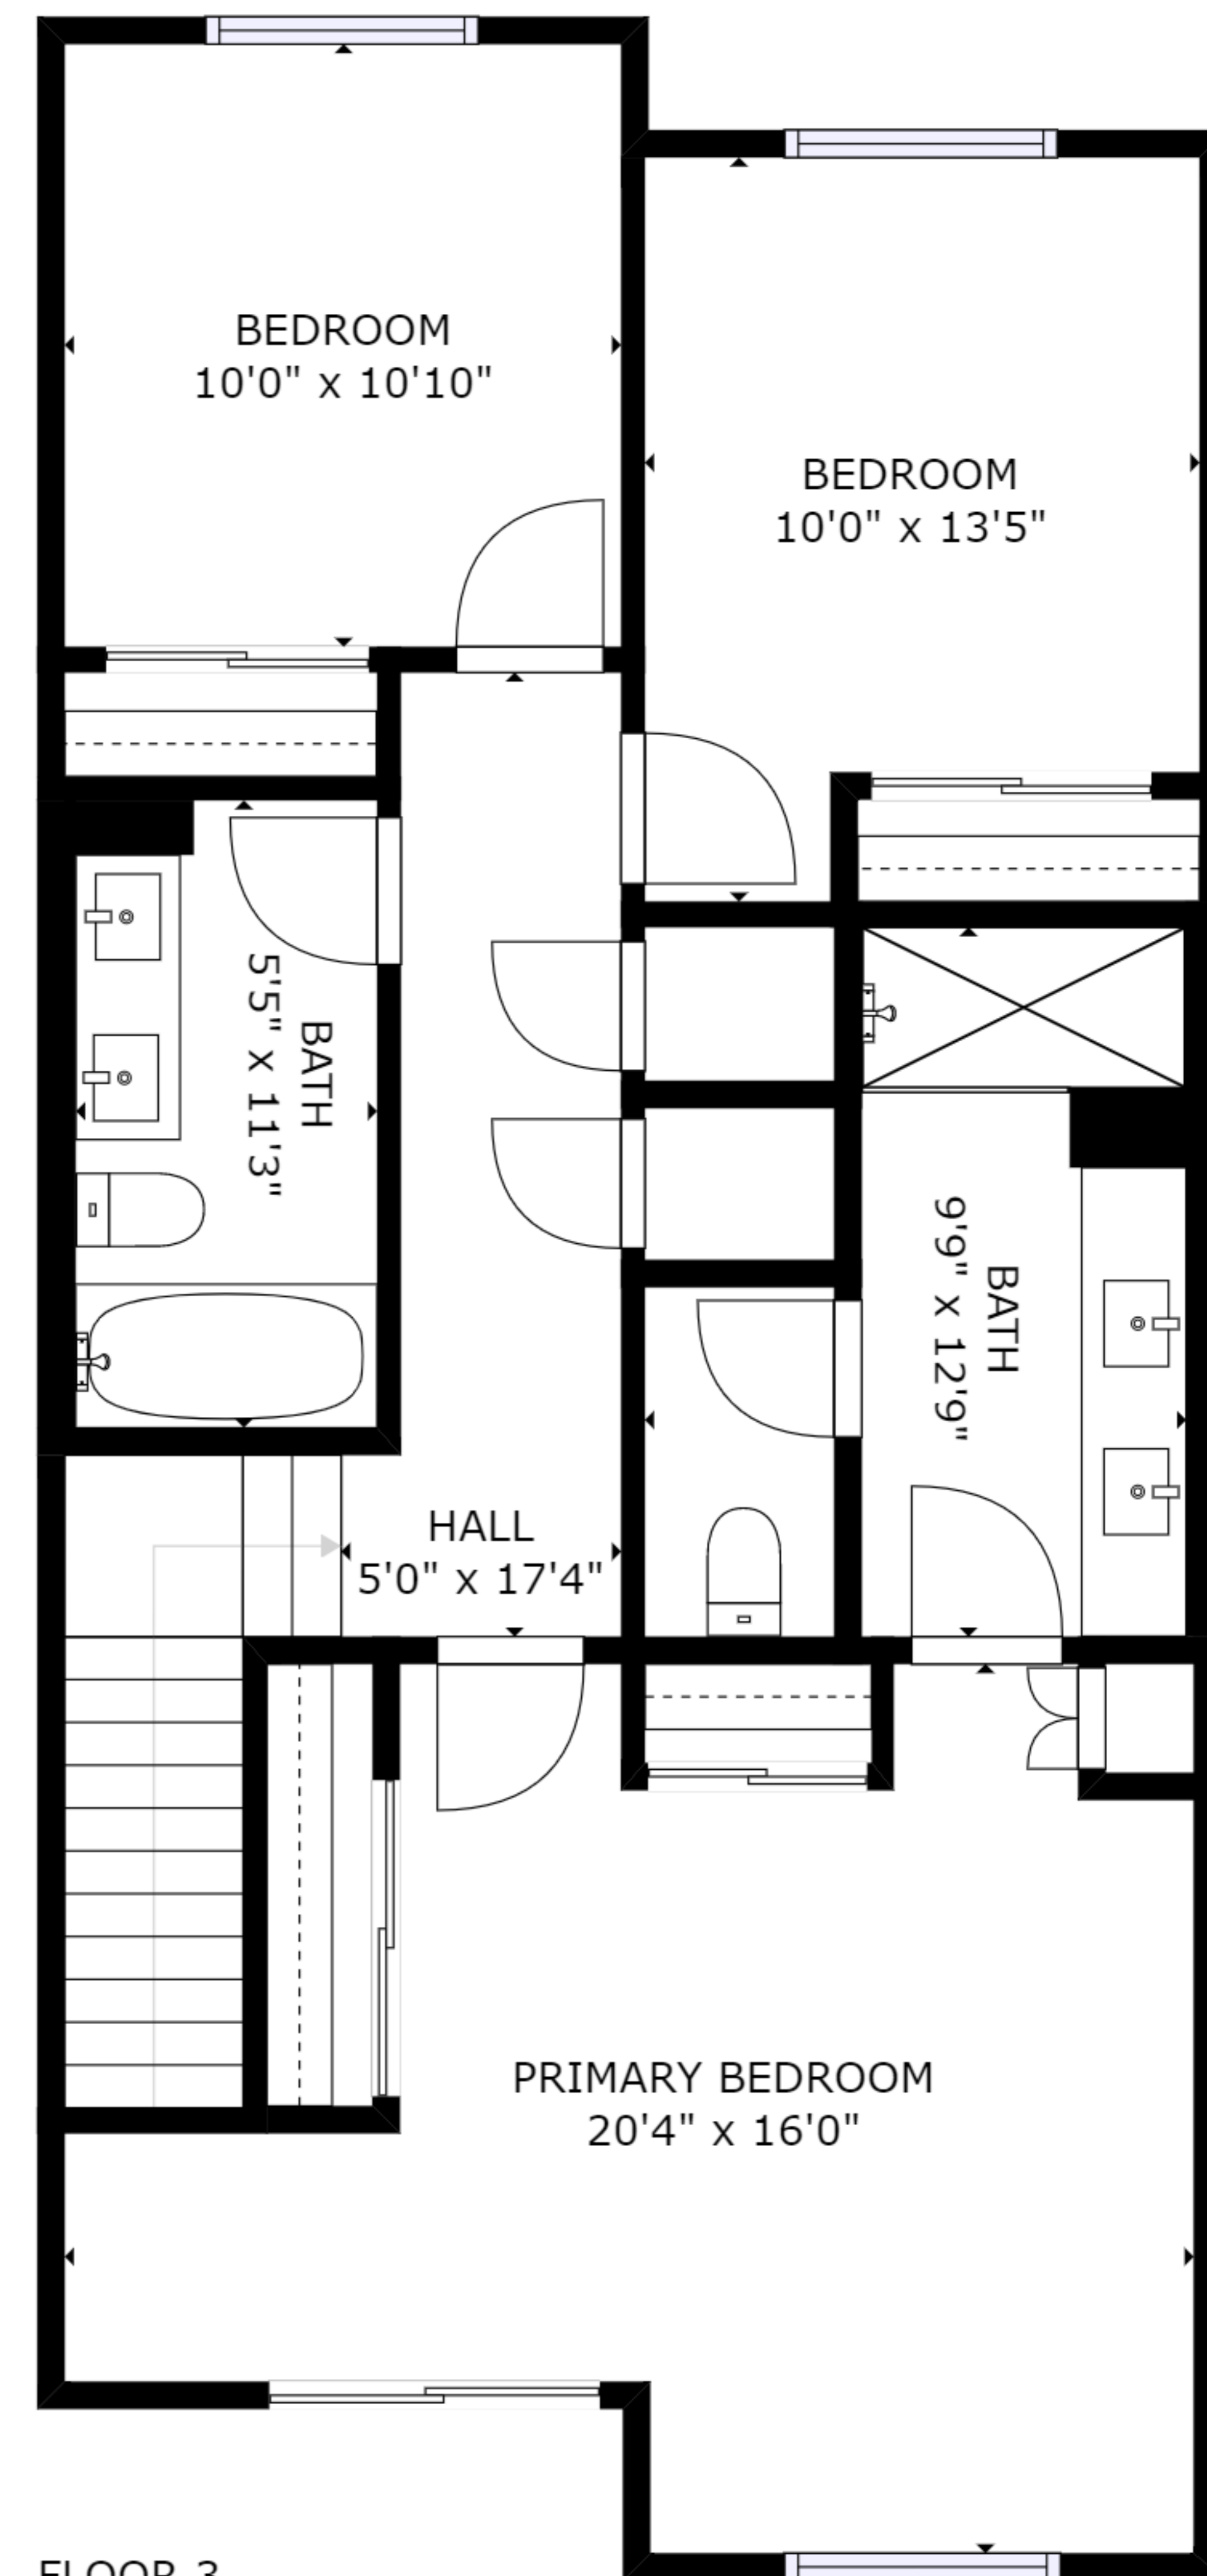

FLOOR 1

FLOOR 2

FLOOR 3

GROSS INTERNAL AREA
 FLOOR 1: 367 sq. ft, FLOOR 2: 811 sq. ft
 FLOOR 3: 861 sq. ft
 TOTAL: 2038 sq. ft

SIZES AND DIMENSIONS ARE APPROXIMATE, ACTUAL MAY VARY.