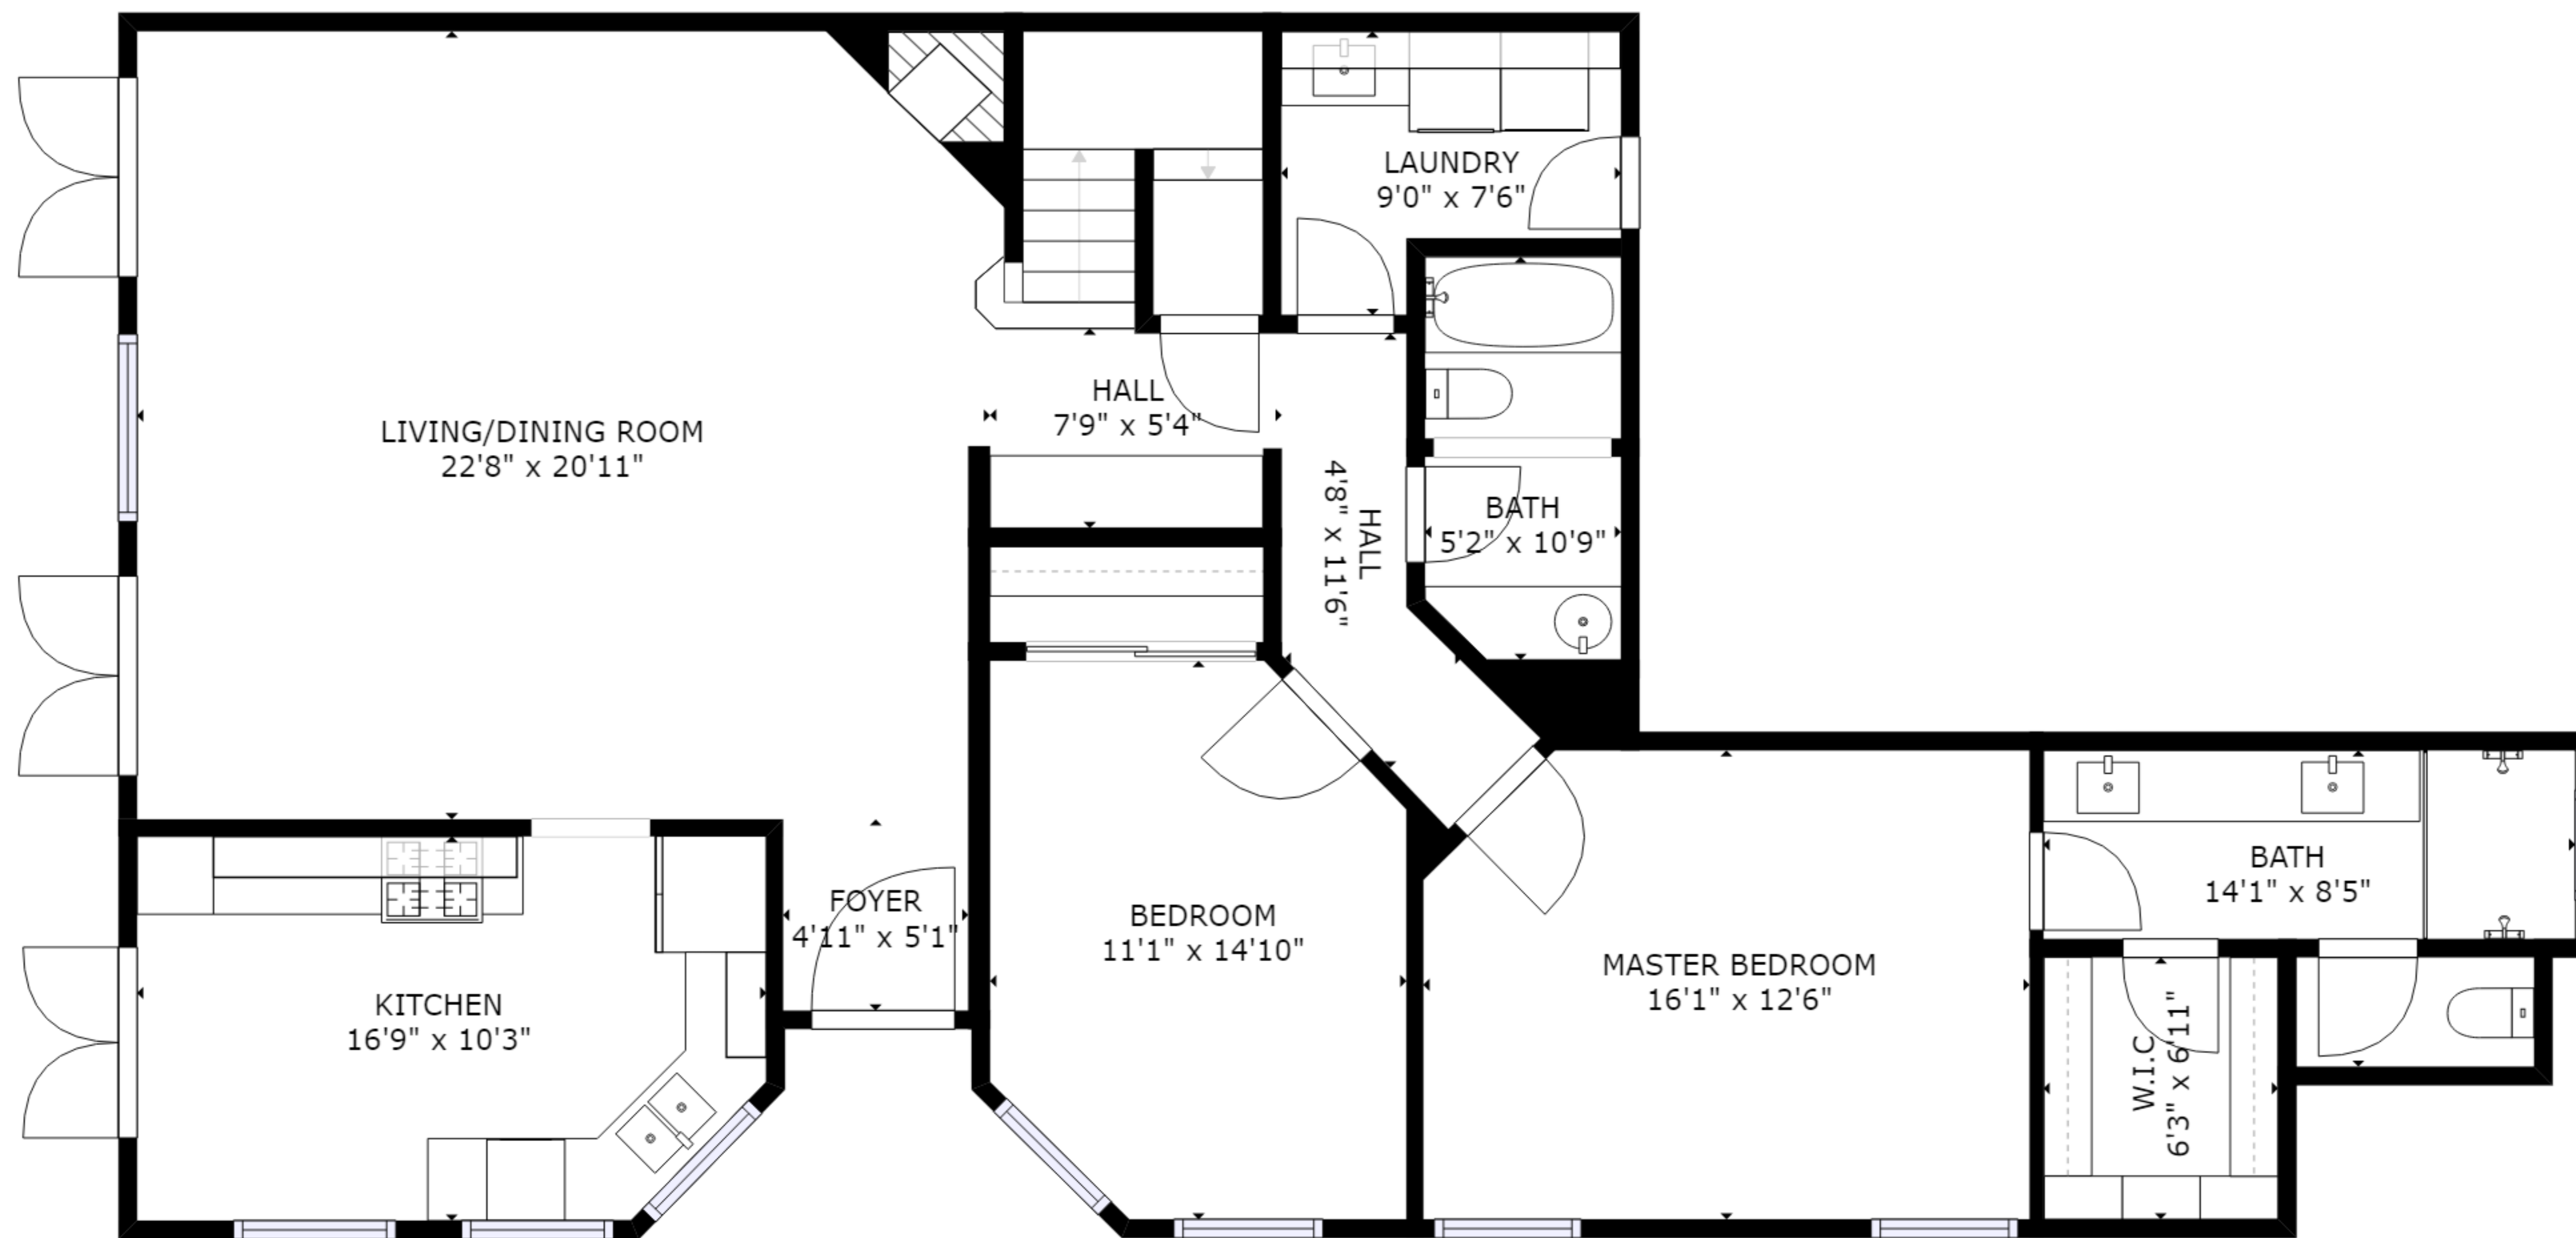

FLOOR 2

FLOOR 1

GROSS INTERNAL AREA
 FLOOR 1: 1478 sq ft, FLOOR 2: 365 sq ft
 TOTAL: 1843 sq ft
 SIZES AND DIMENSIONS ARE APPROXIMATE, ACTUAL MAY VARY.