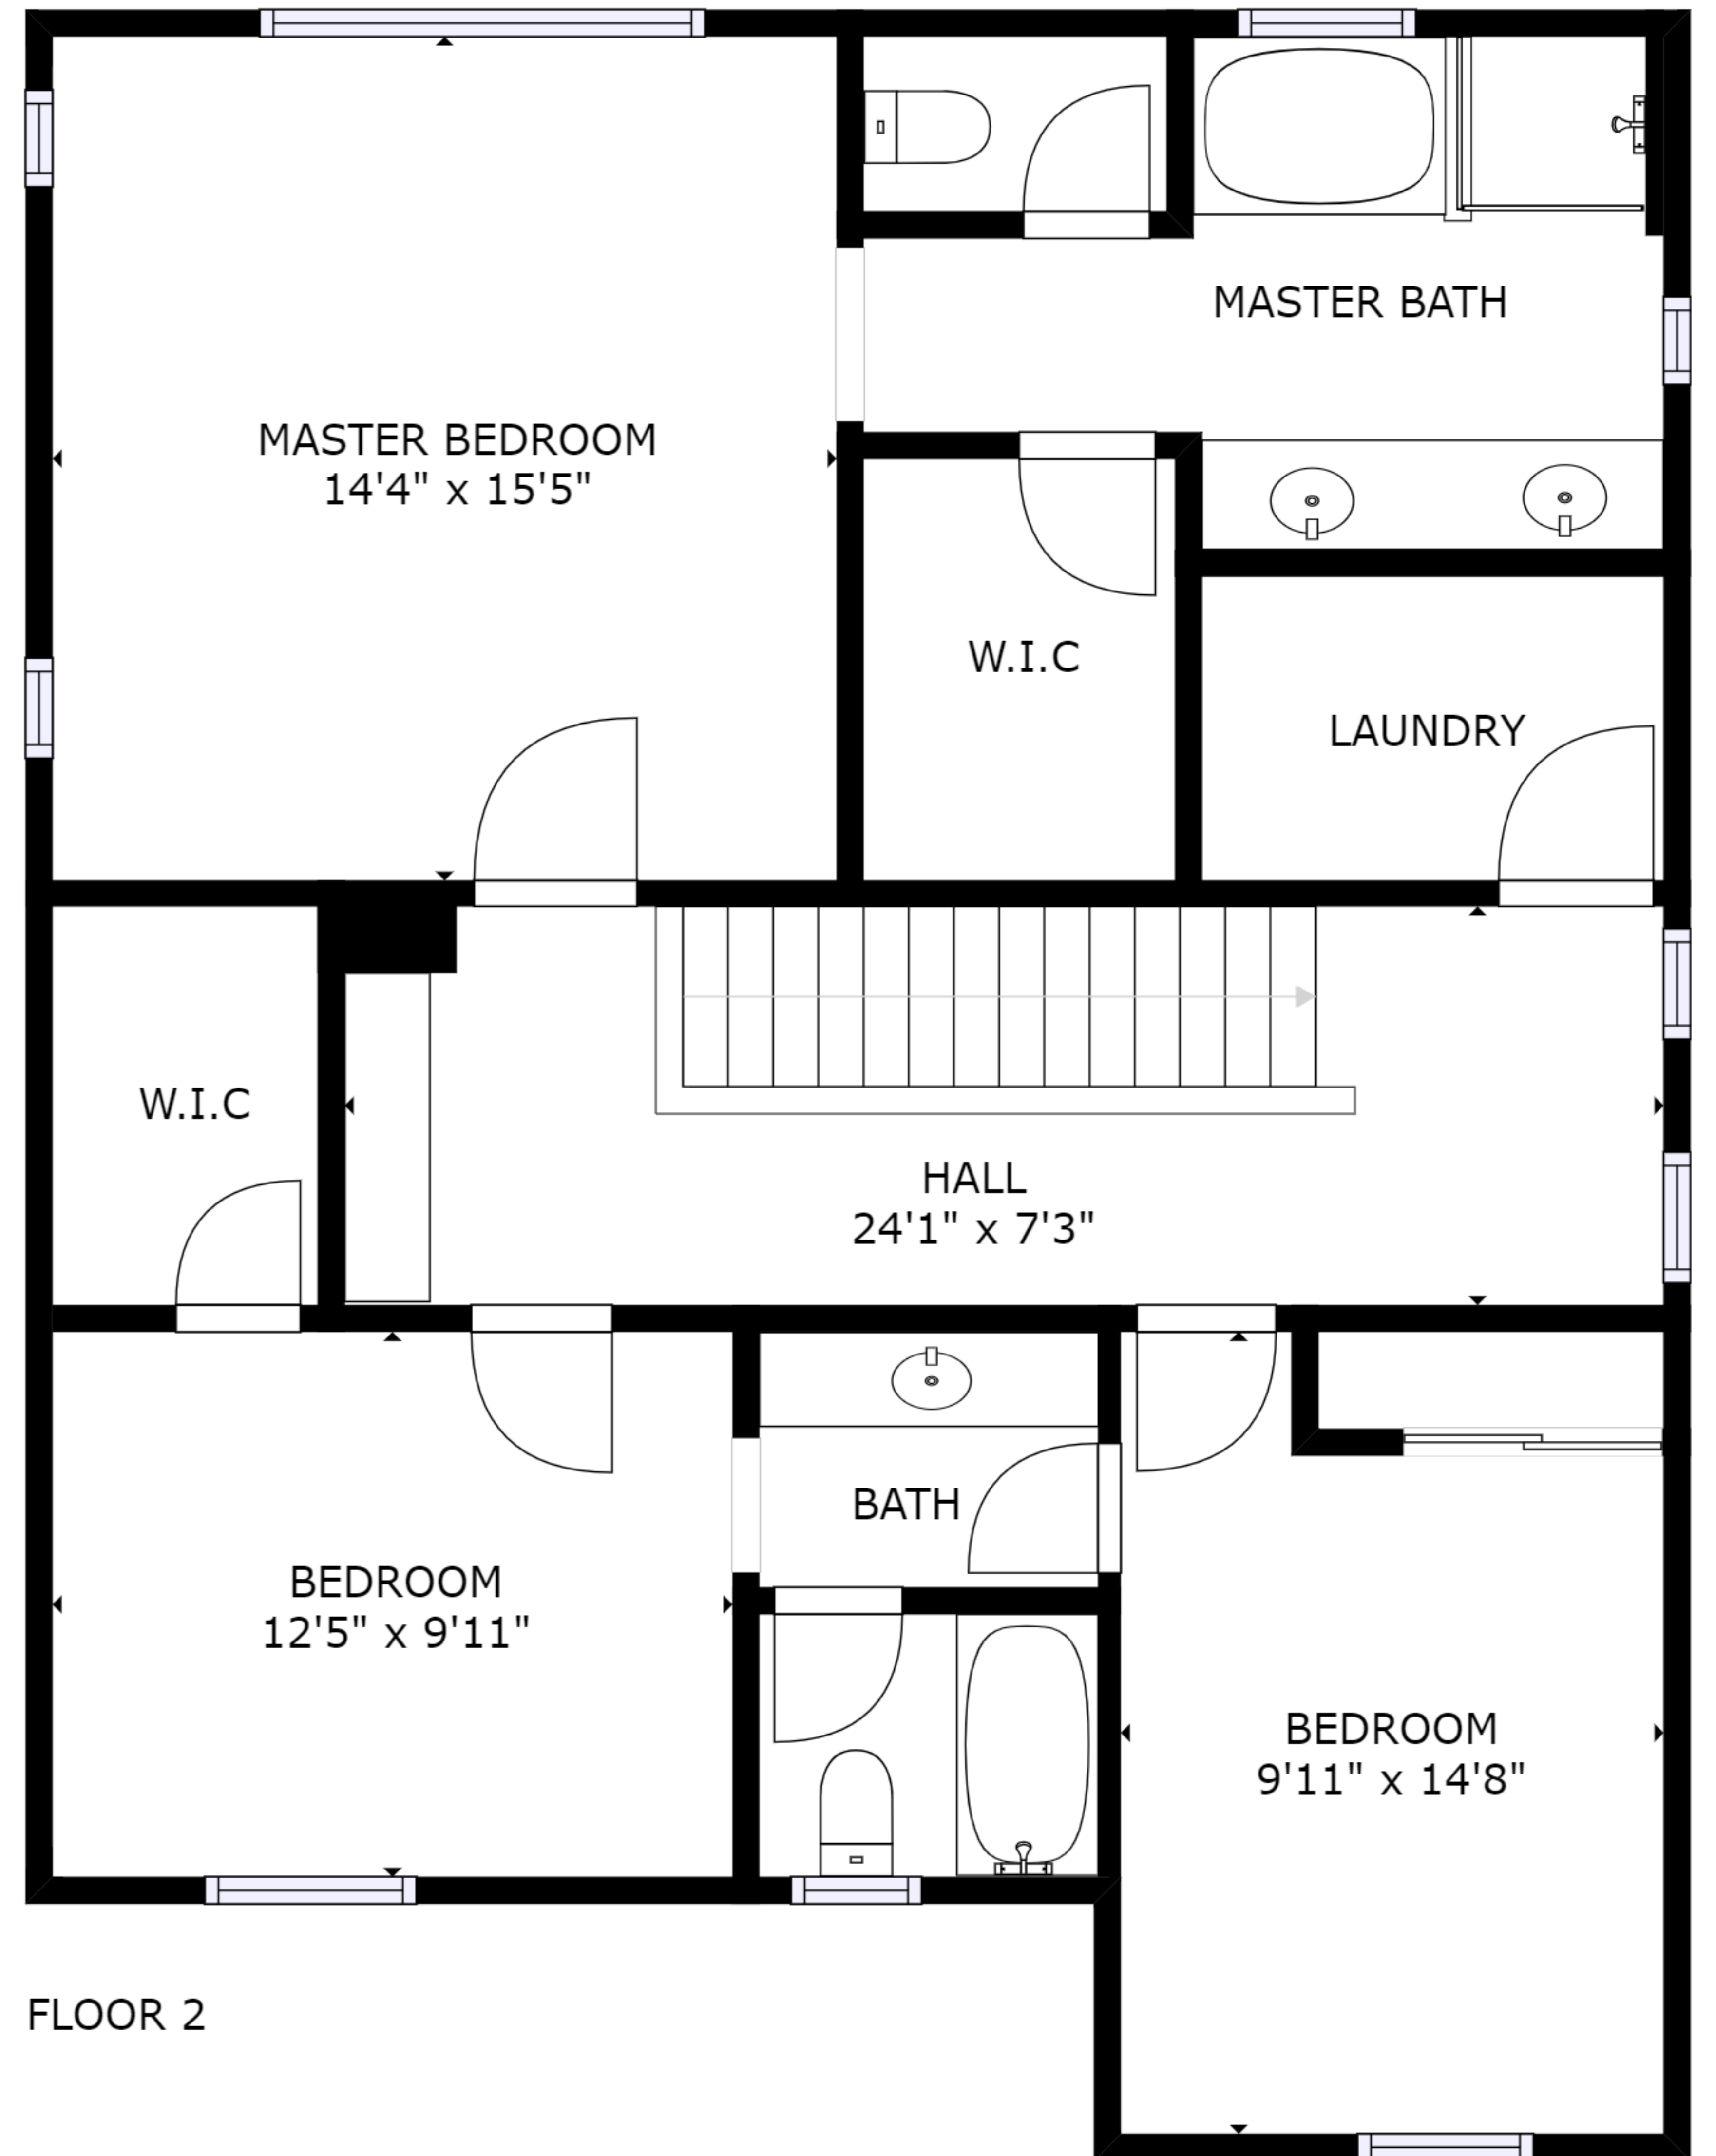

FLOOR 1

FLOOR 2

GROSS INTERNAL AREA  
 FLOOR 1: 655 sq ft, FLOOR 2: 1035 sq ft  
 TOTAL: 1689 sq ft  
 SIZES AND DIMENSIONS ARE APPROXIMATE, ACTUAL MAY VARY.