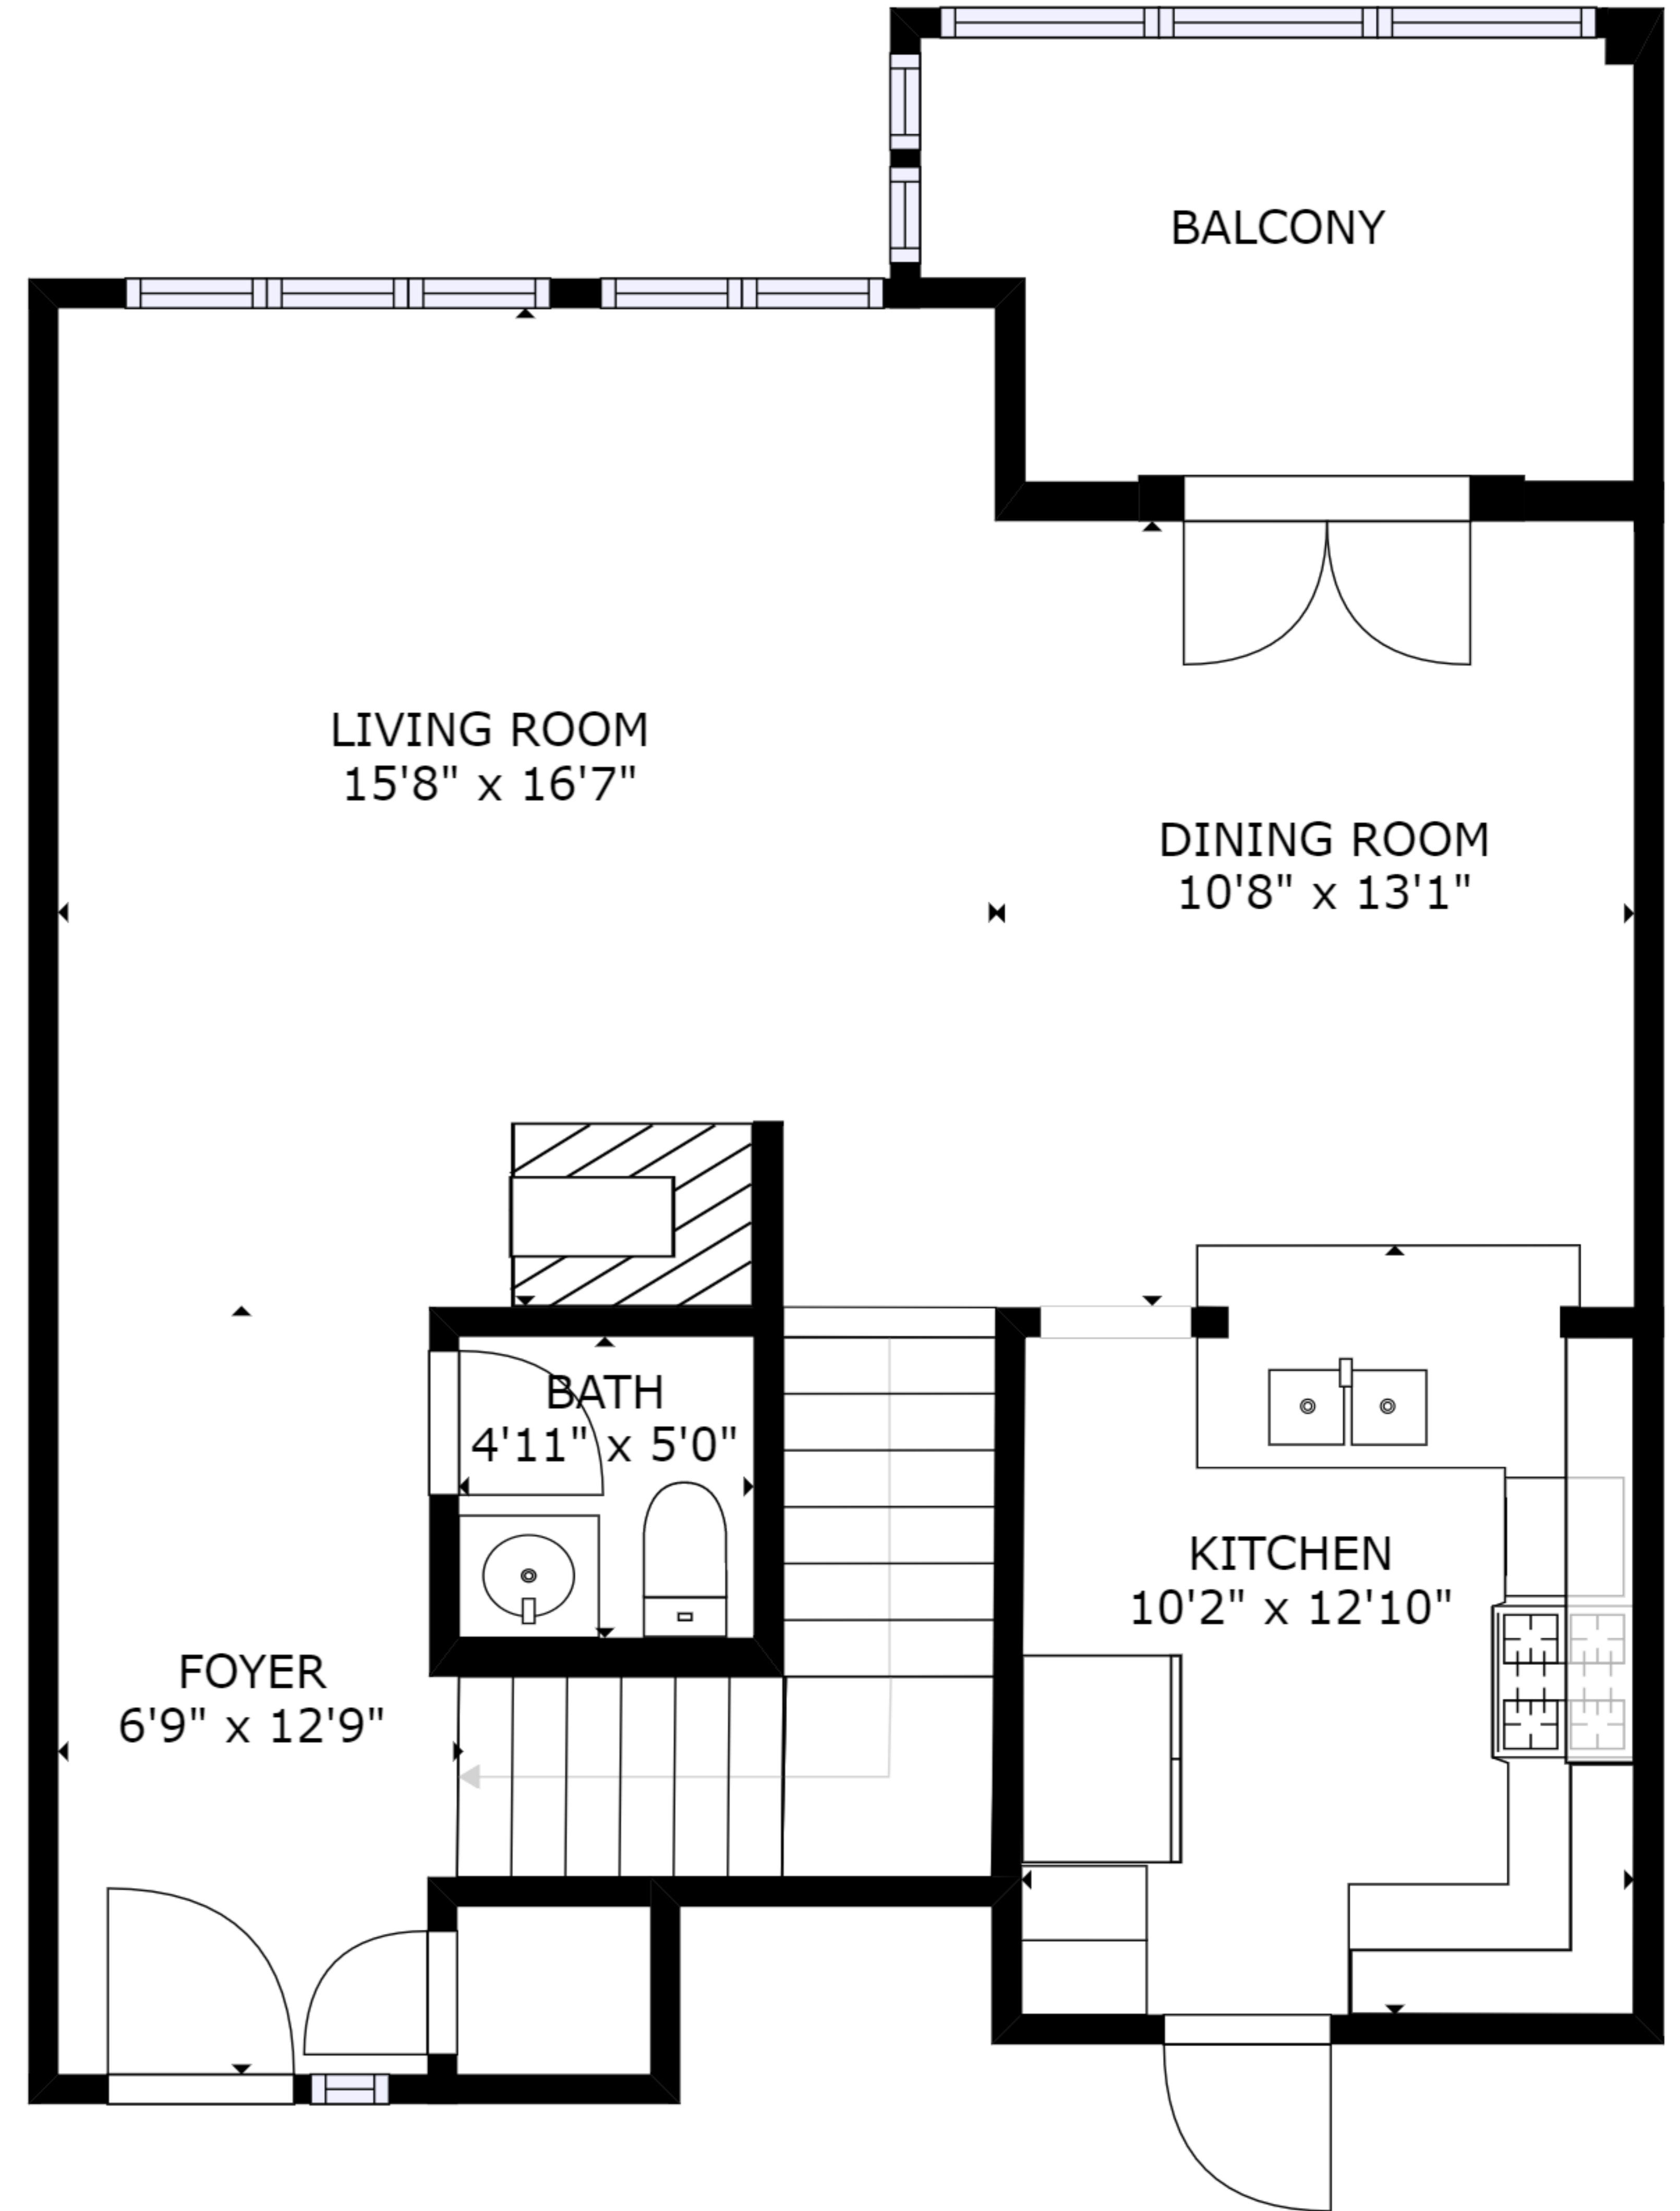

FLOOR 1

FLOOR 2

GROSS INTERNAL AREA
 FLOOR 1: 666 sq. ft, FLOOR 2: 703 sq. ft
 TOTAL: 1369 sq. ft
 SIZES AND DIMENSIONS ARE APPROXIMATE, ACTUAL MAY VARY.