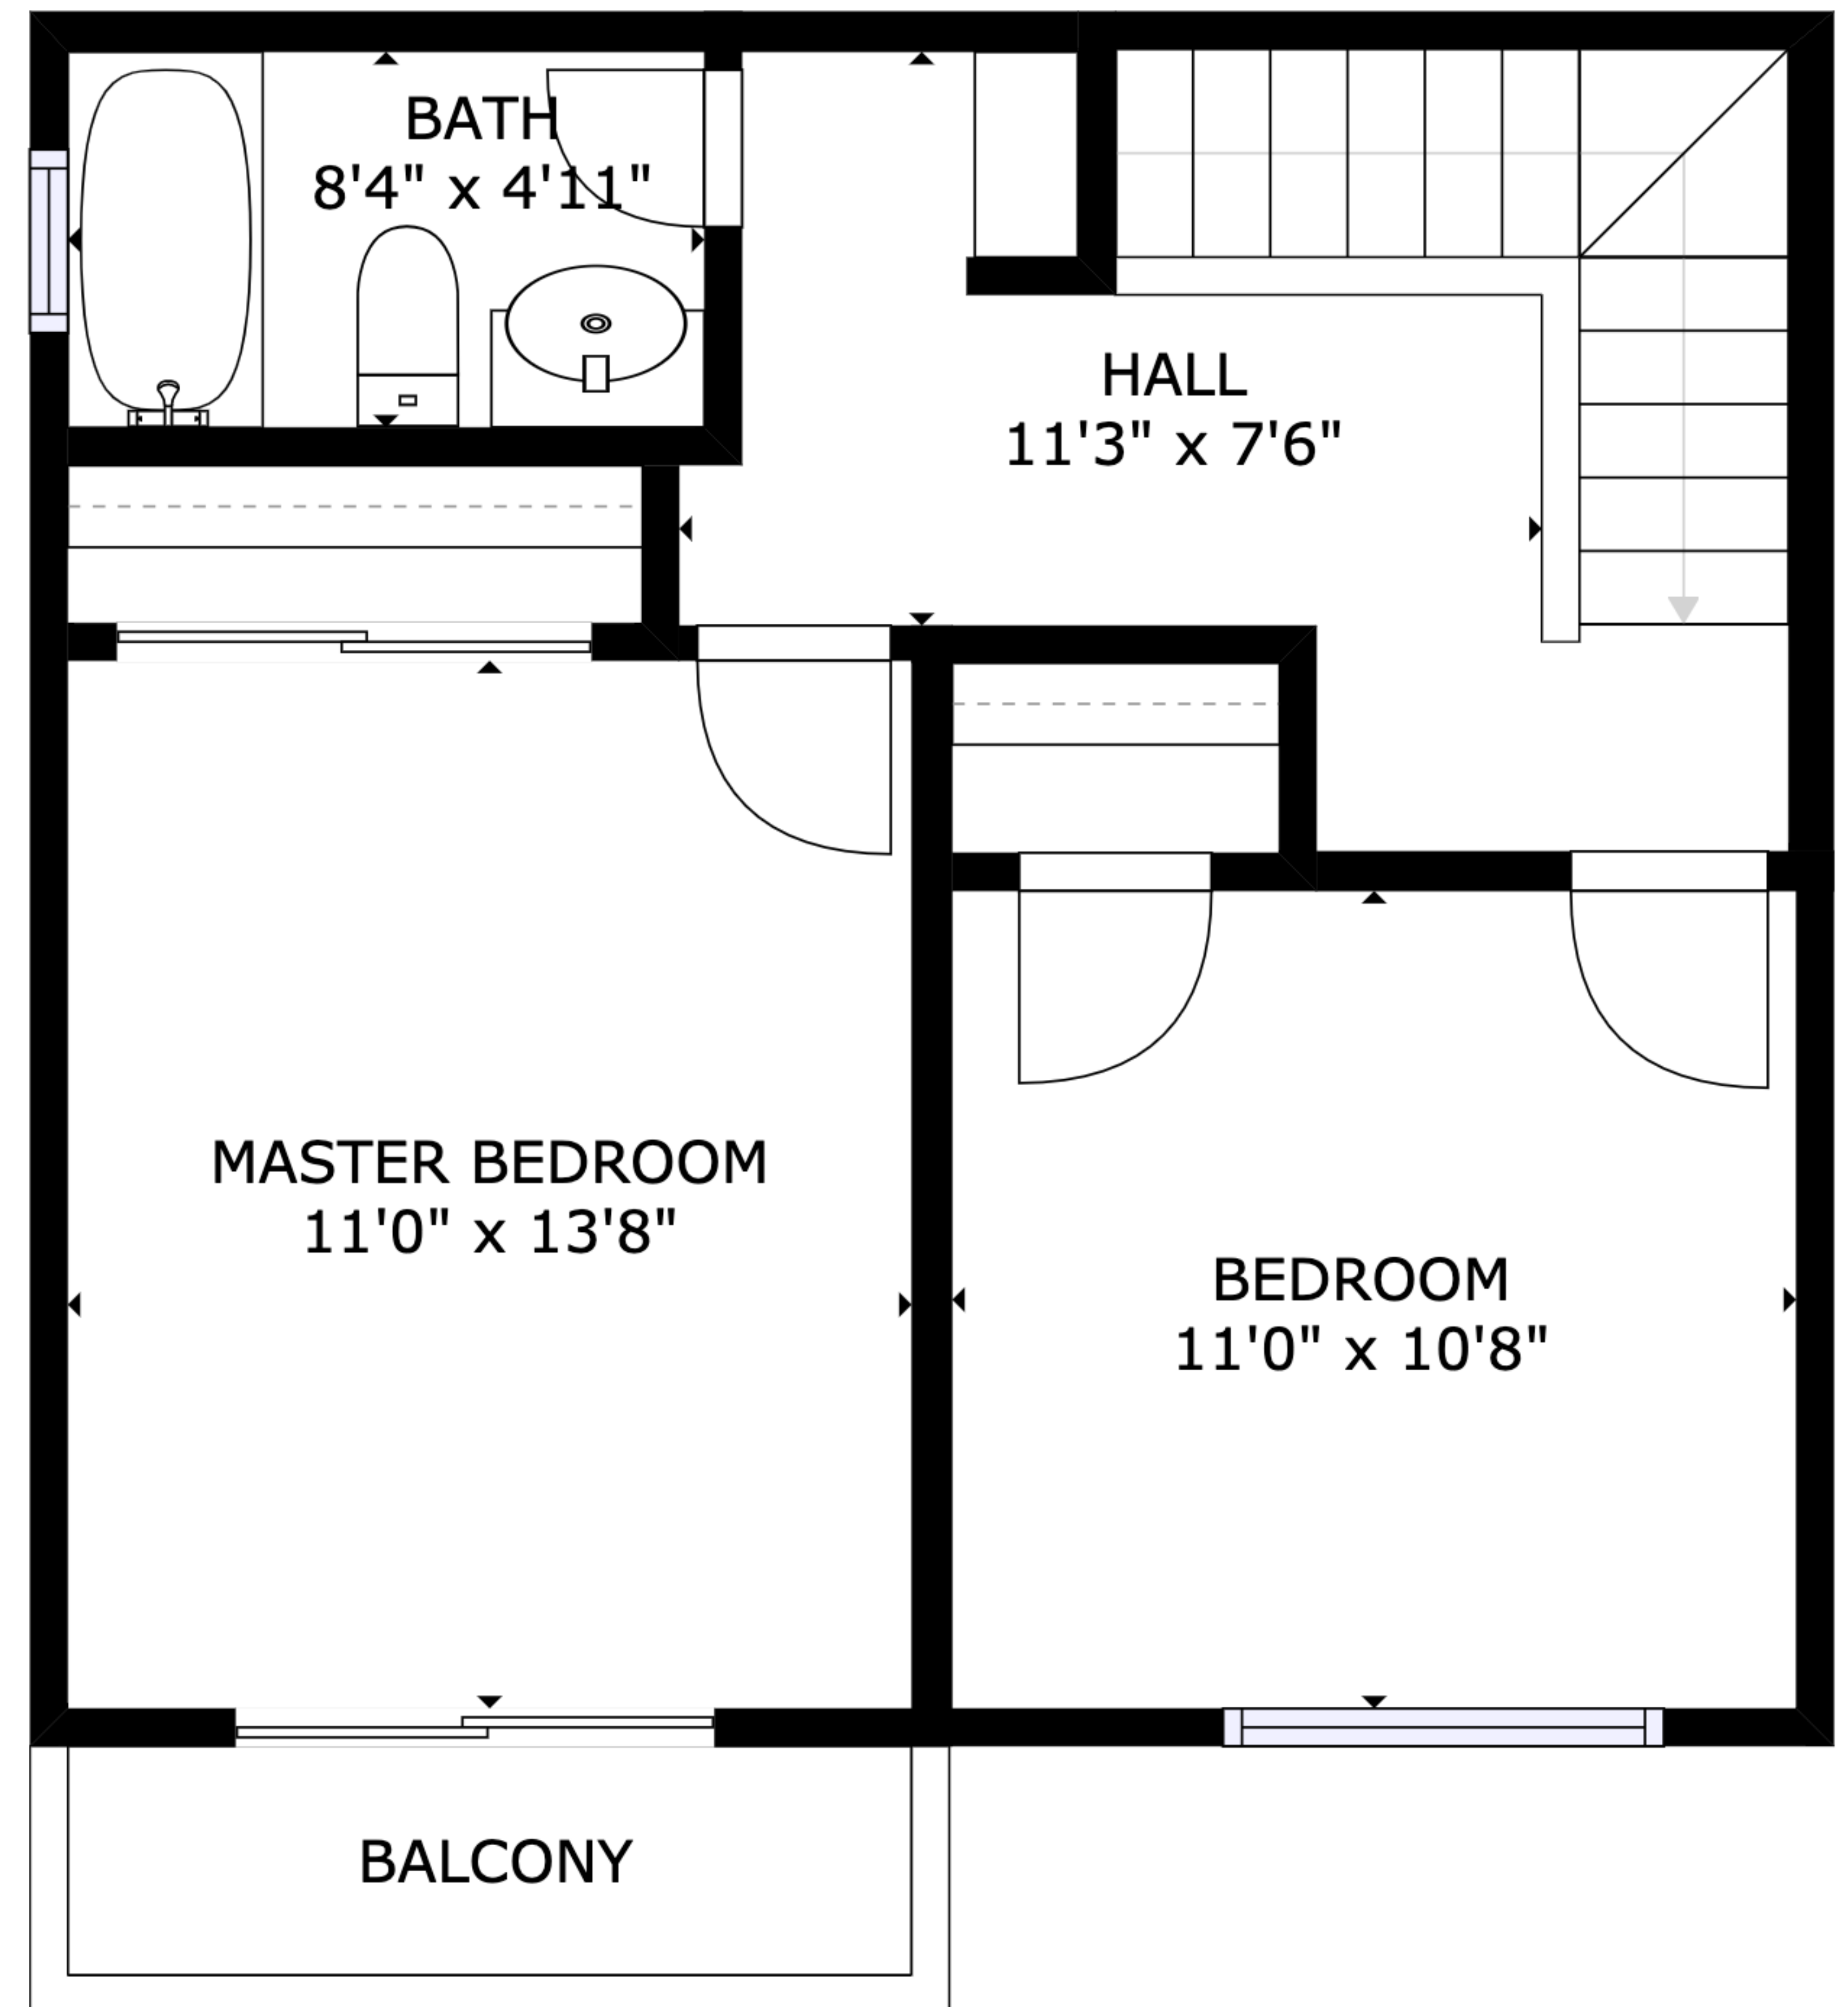

FLOOR 1

FLOOR 2

GROSS INTERNAL AREA
 FLOOR 1: 552 sq ft, FLOOR 2: 489 sq ft
 TOTAL: 1041 sq ft
 SIZES AND DIMENSIONS ARE APPROXIMATE, ACTUAL MAY VARY.