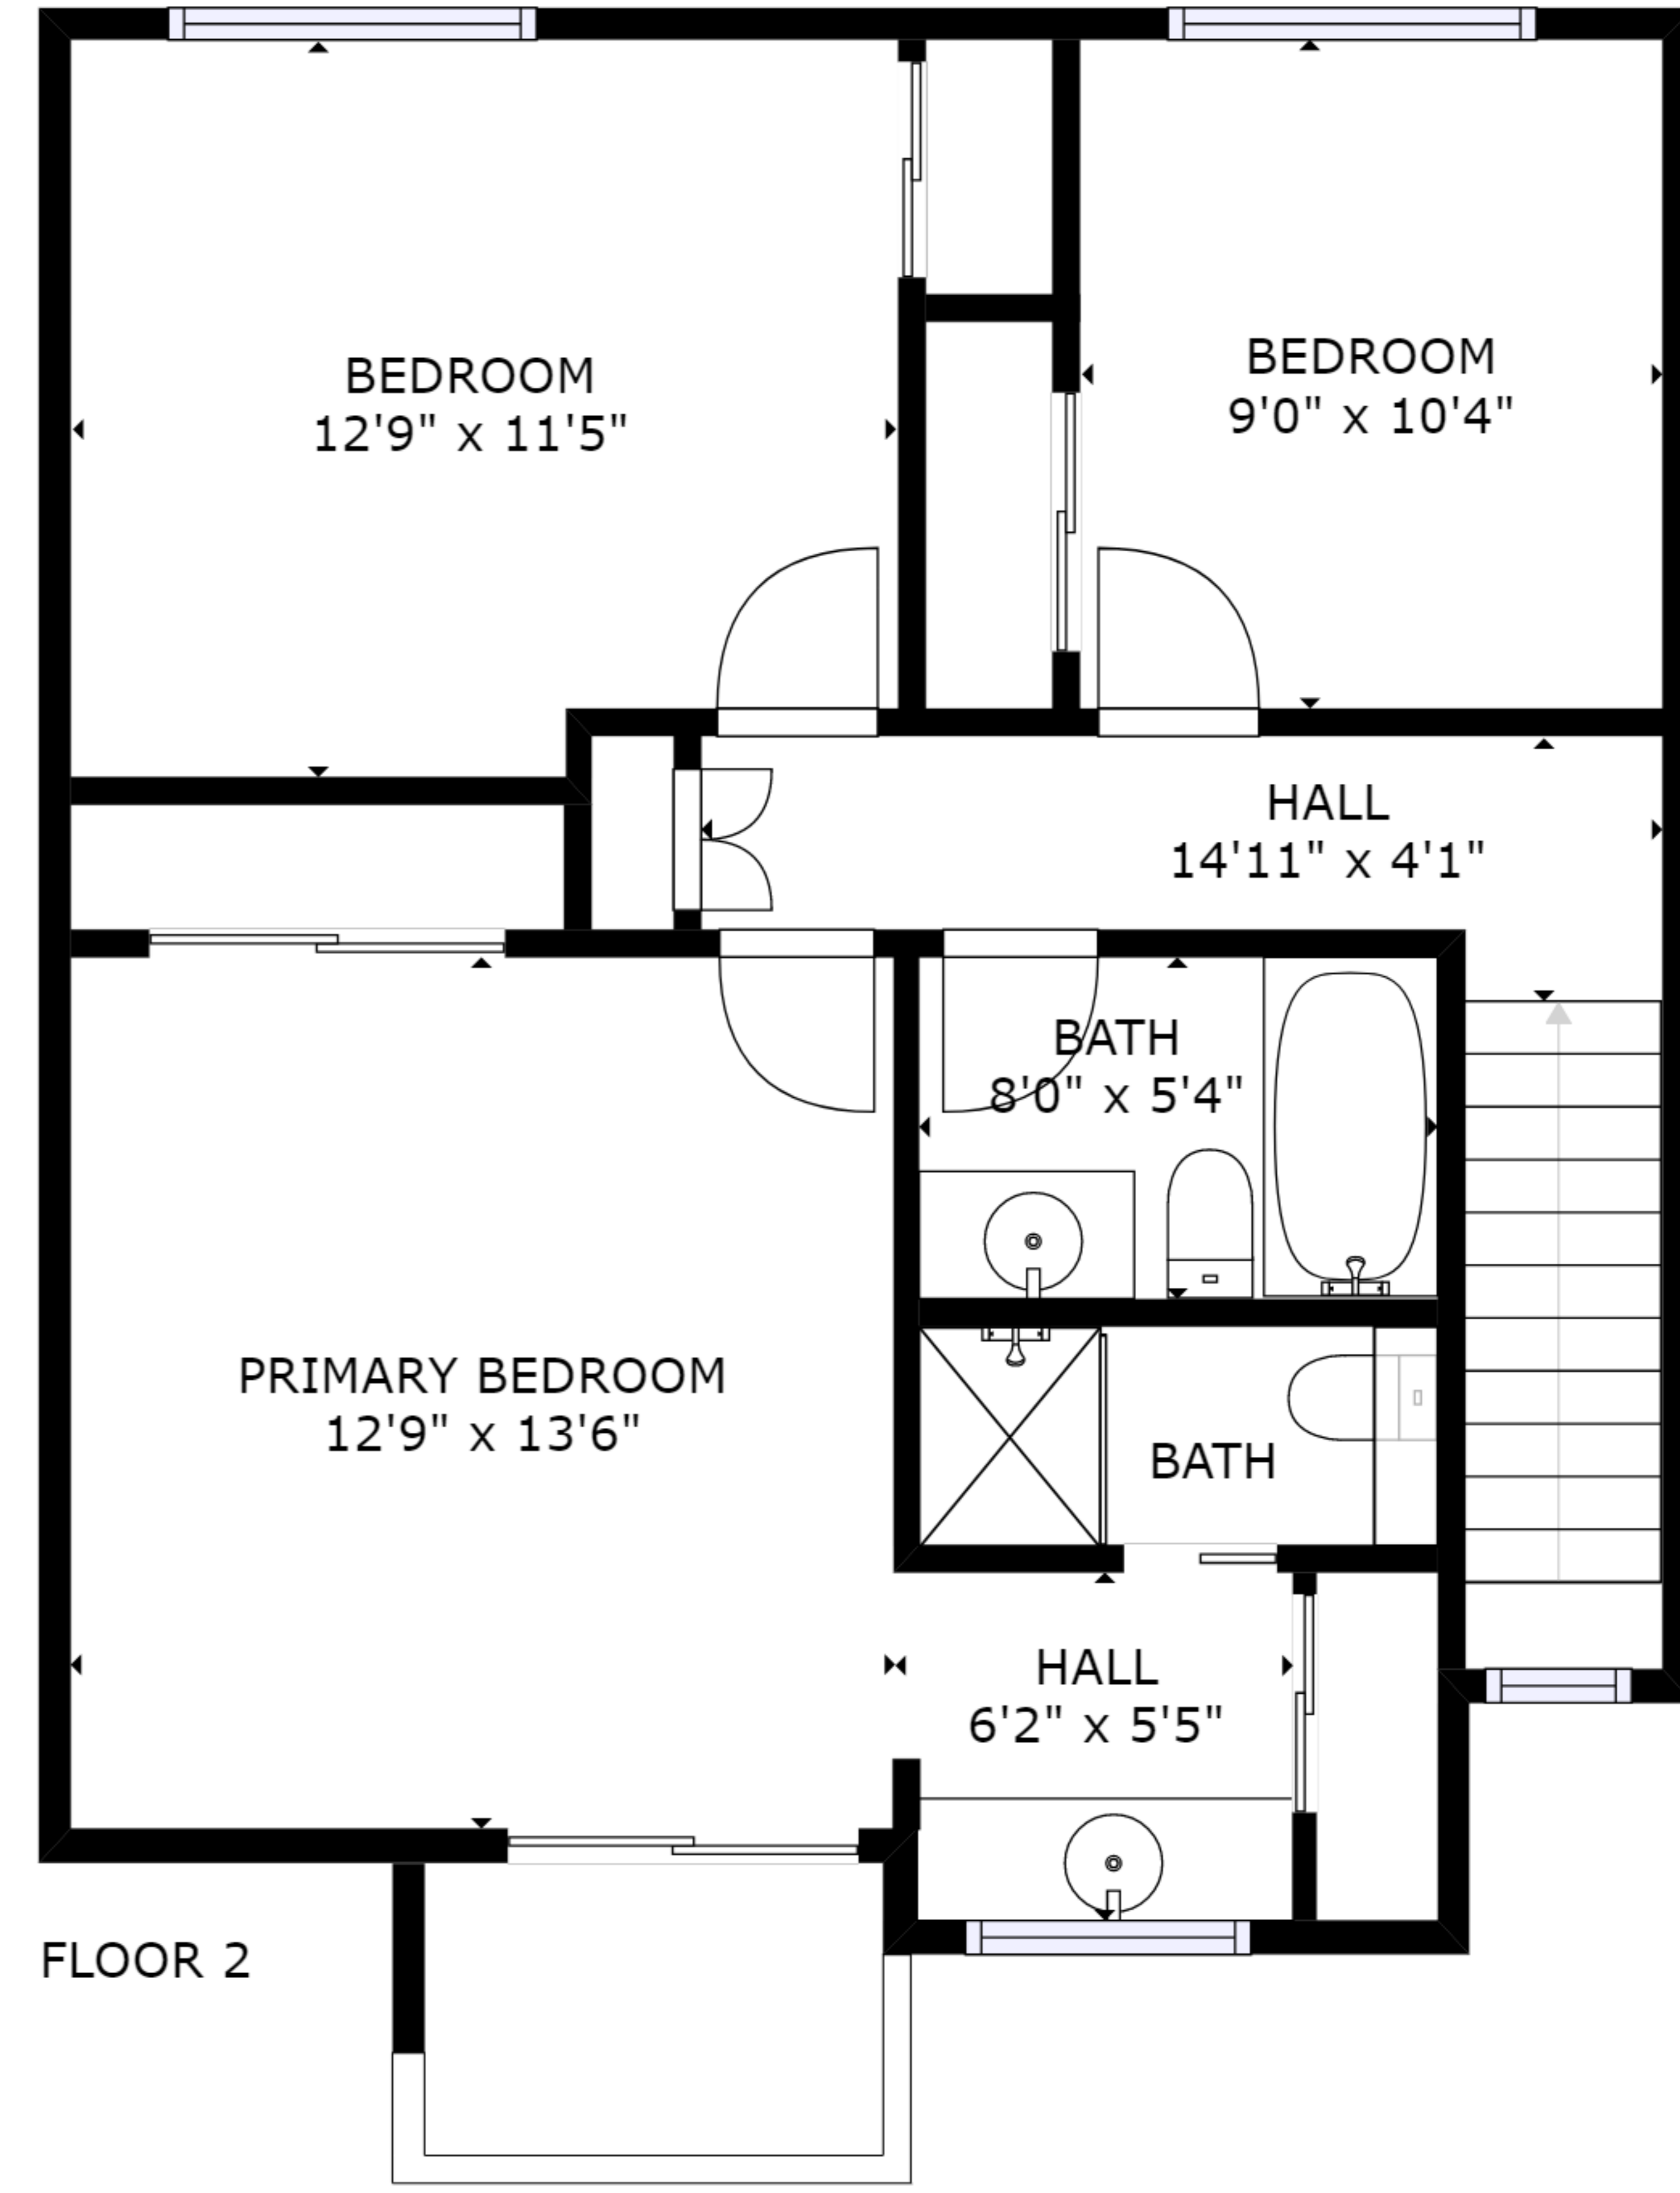

FLOOR 1

FLOOR 2

GROSS INTERNAL AREA  
 FLOOR 1: 697 sq. ft, FLOOR 2: 682 sq. ft  
 TOTAL: 1379 sq. ft  
 SIZES AND DIMENSIONS ARE APPROXIMATE, ACTUAL MAY VARY.