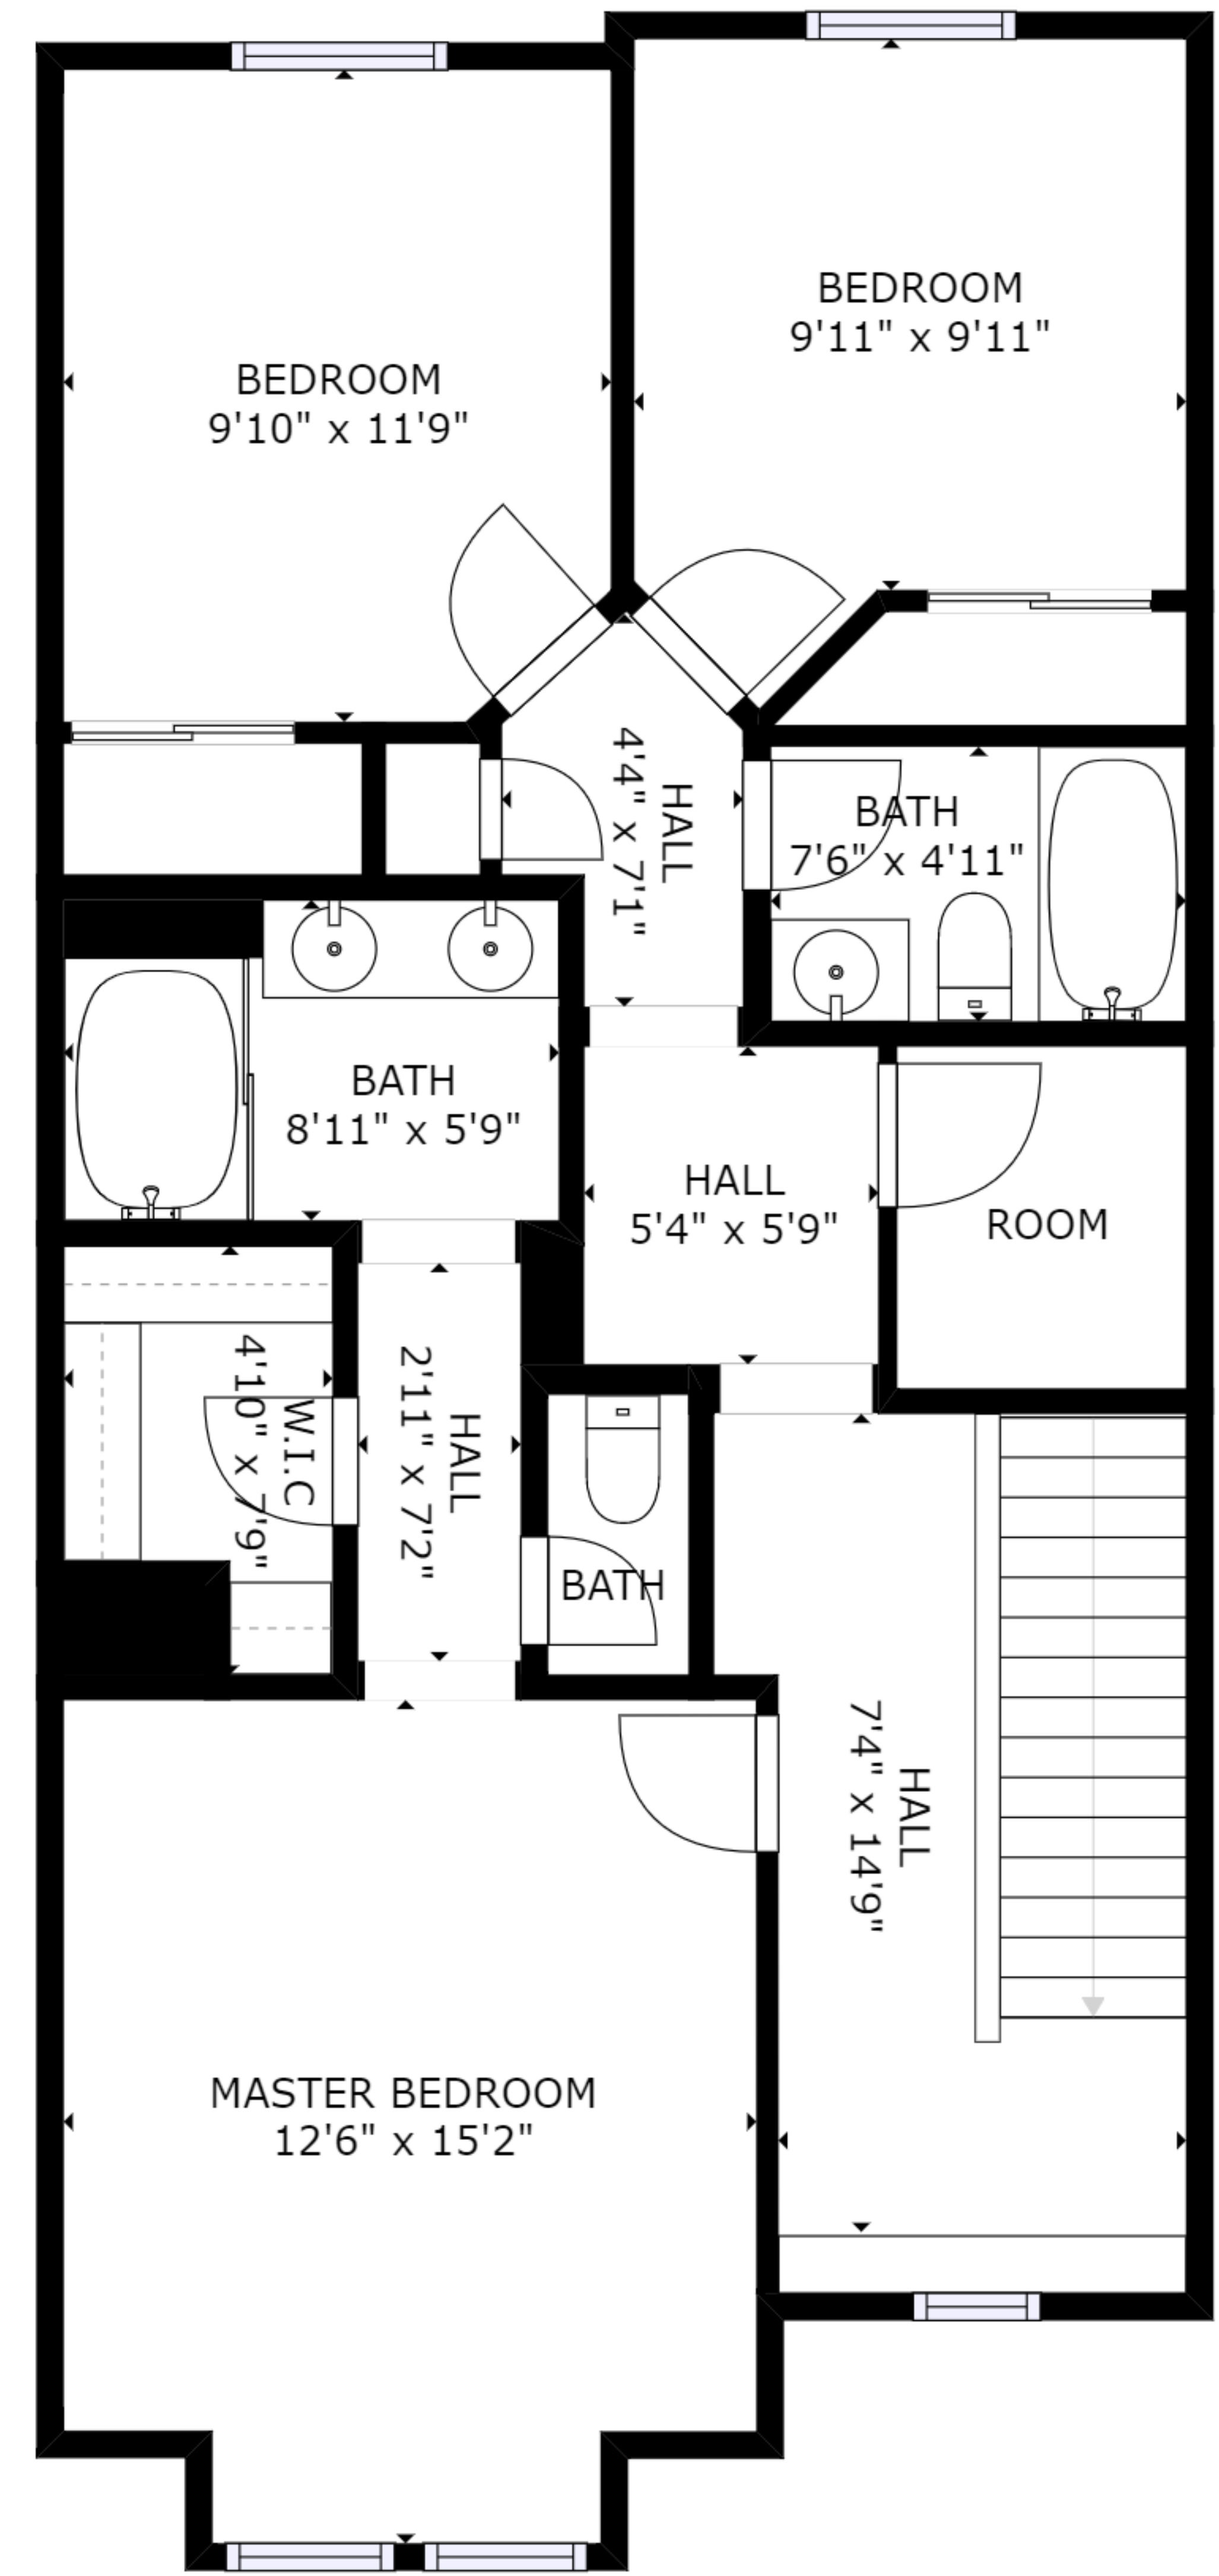

FLOOR 3

FLOOR 1

FLOOR 2

GROSS INTERNAL AREA
 FLOOR 1: 542 sq ft, FLOOR 2: 861 sq ft
 FLOOR 3: 316 sq ft
 TOTAL: 1719 sq ft

SIZES AND DIMENSIONS ARE APPROXIMATE, ACTUAL MAY VARY.