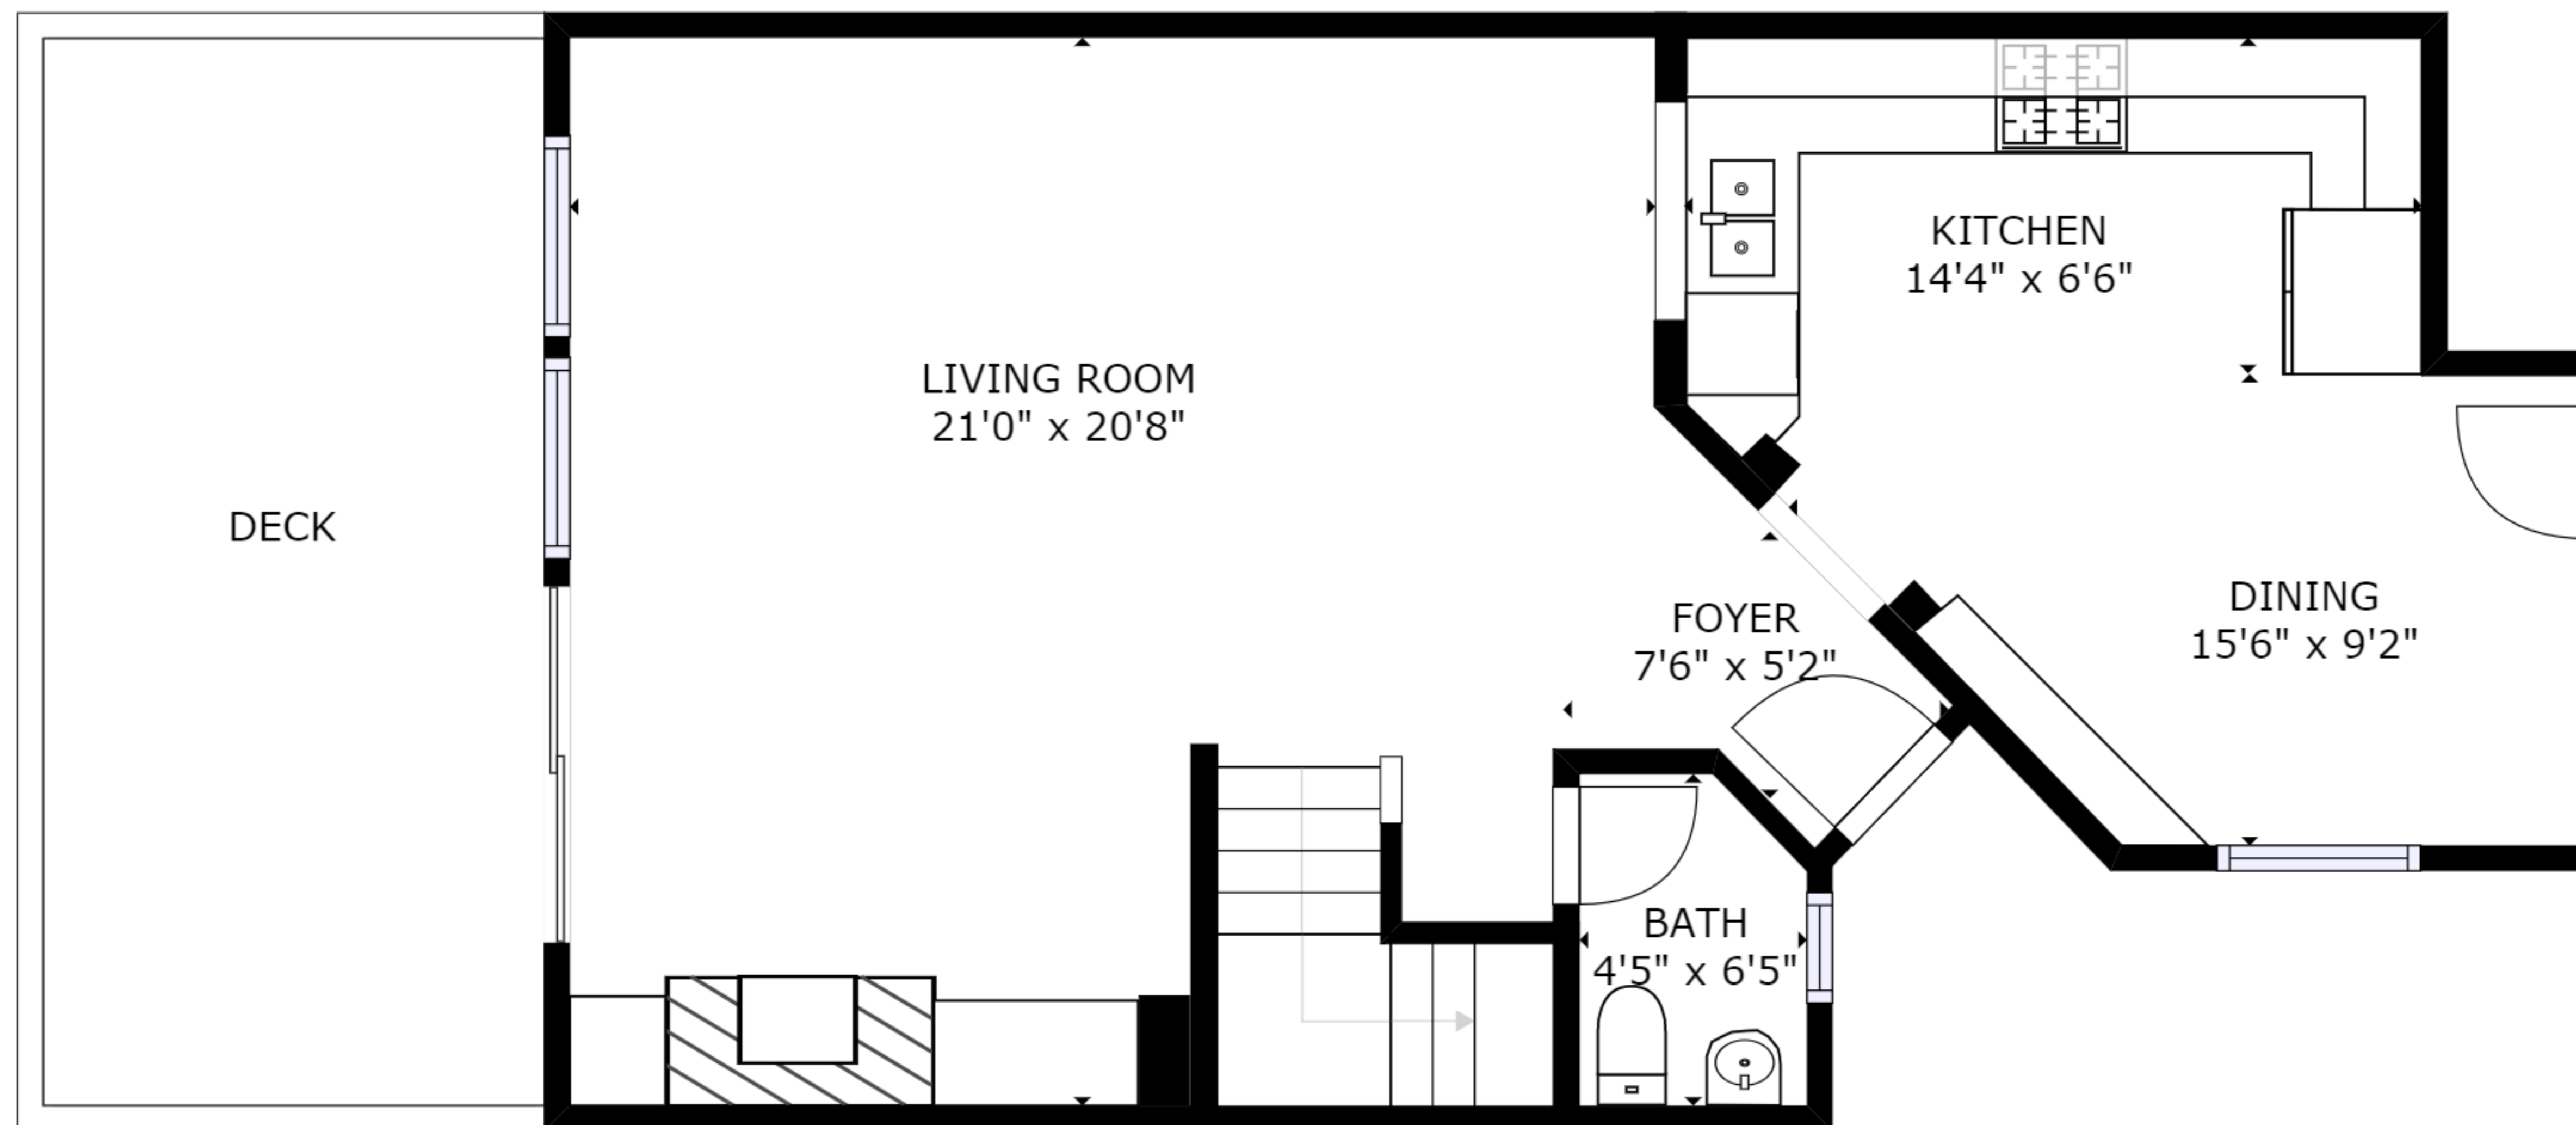

FLOOR 2

FLOOR 1

GROSS INTERNAL AREA
 FLOOR 1: 702 sq ft, FLOOR 2: 752 sq ft
 TOTAL: 1454 sq ft

SIZES AND DIMENSIONS ARE APPROXIMATE, ACTUAL MAY VARY.