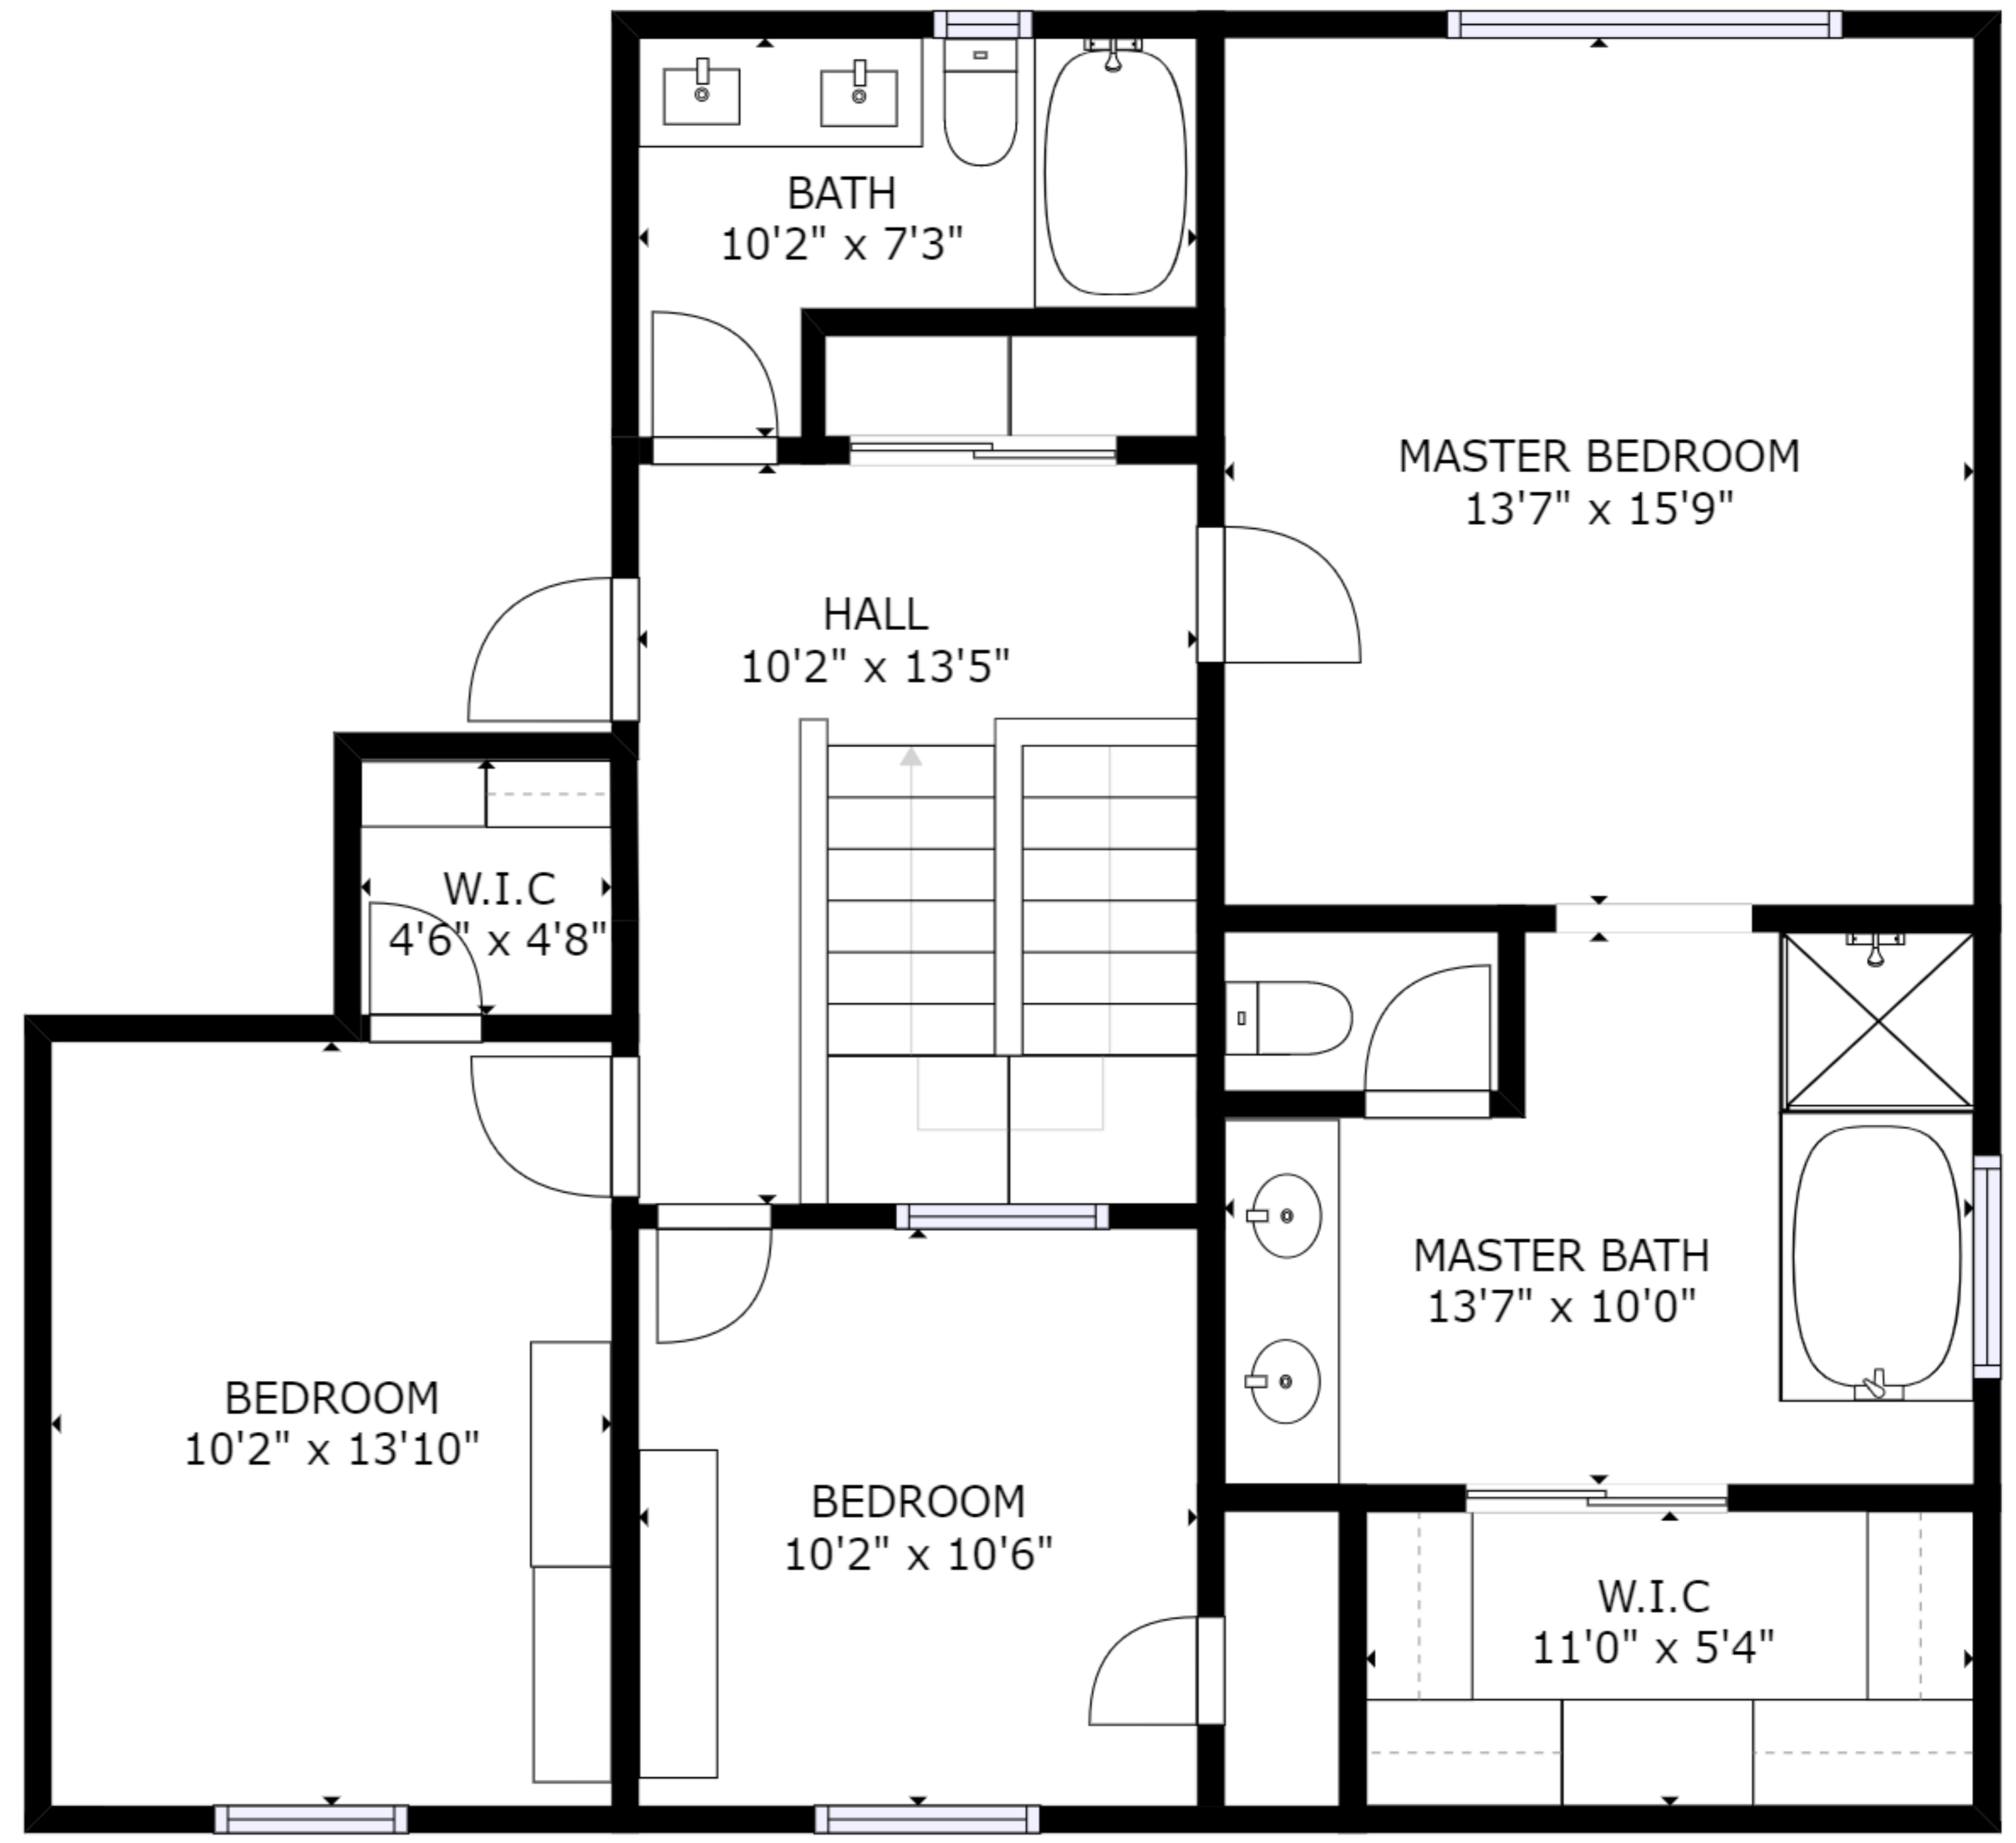

FLOOR 1

FLOOR 2

GROSS INTERNAL AREA
 FLOOR 1: 872 sq ft, FLOOR 2: 949 sq ft
 TOTAL: 1821 sq ft
 SIZES AND DIMENSIONS ARE APPROXIMATE, ACTUAL MAY VARY.