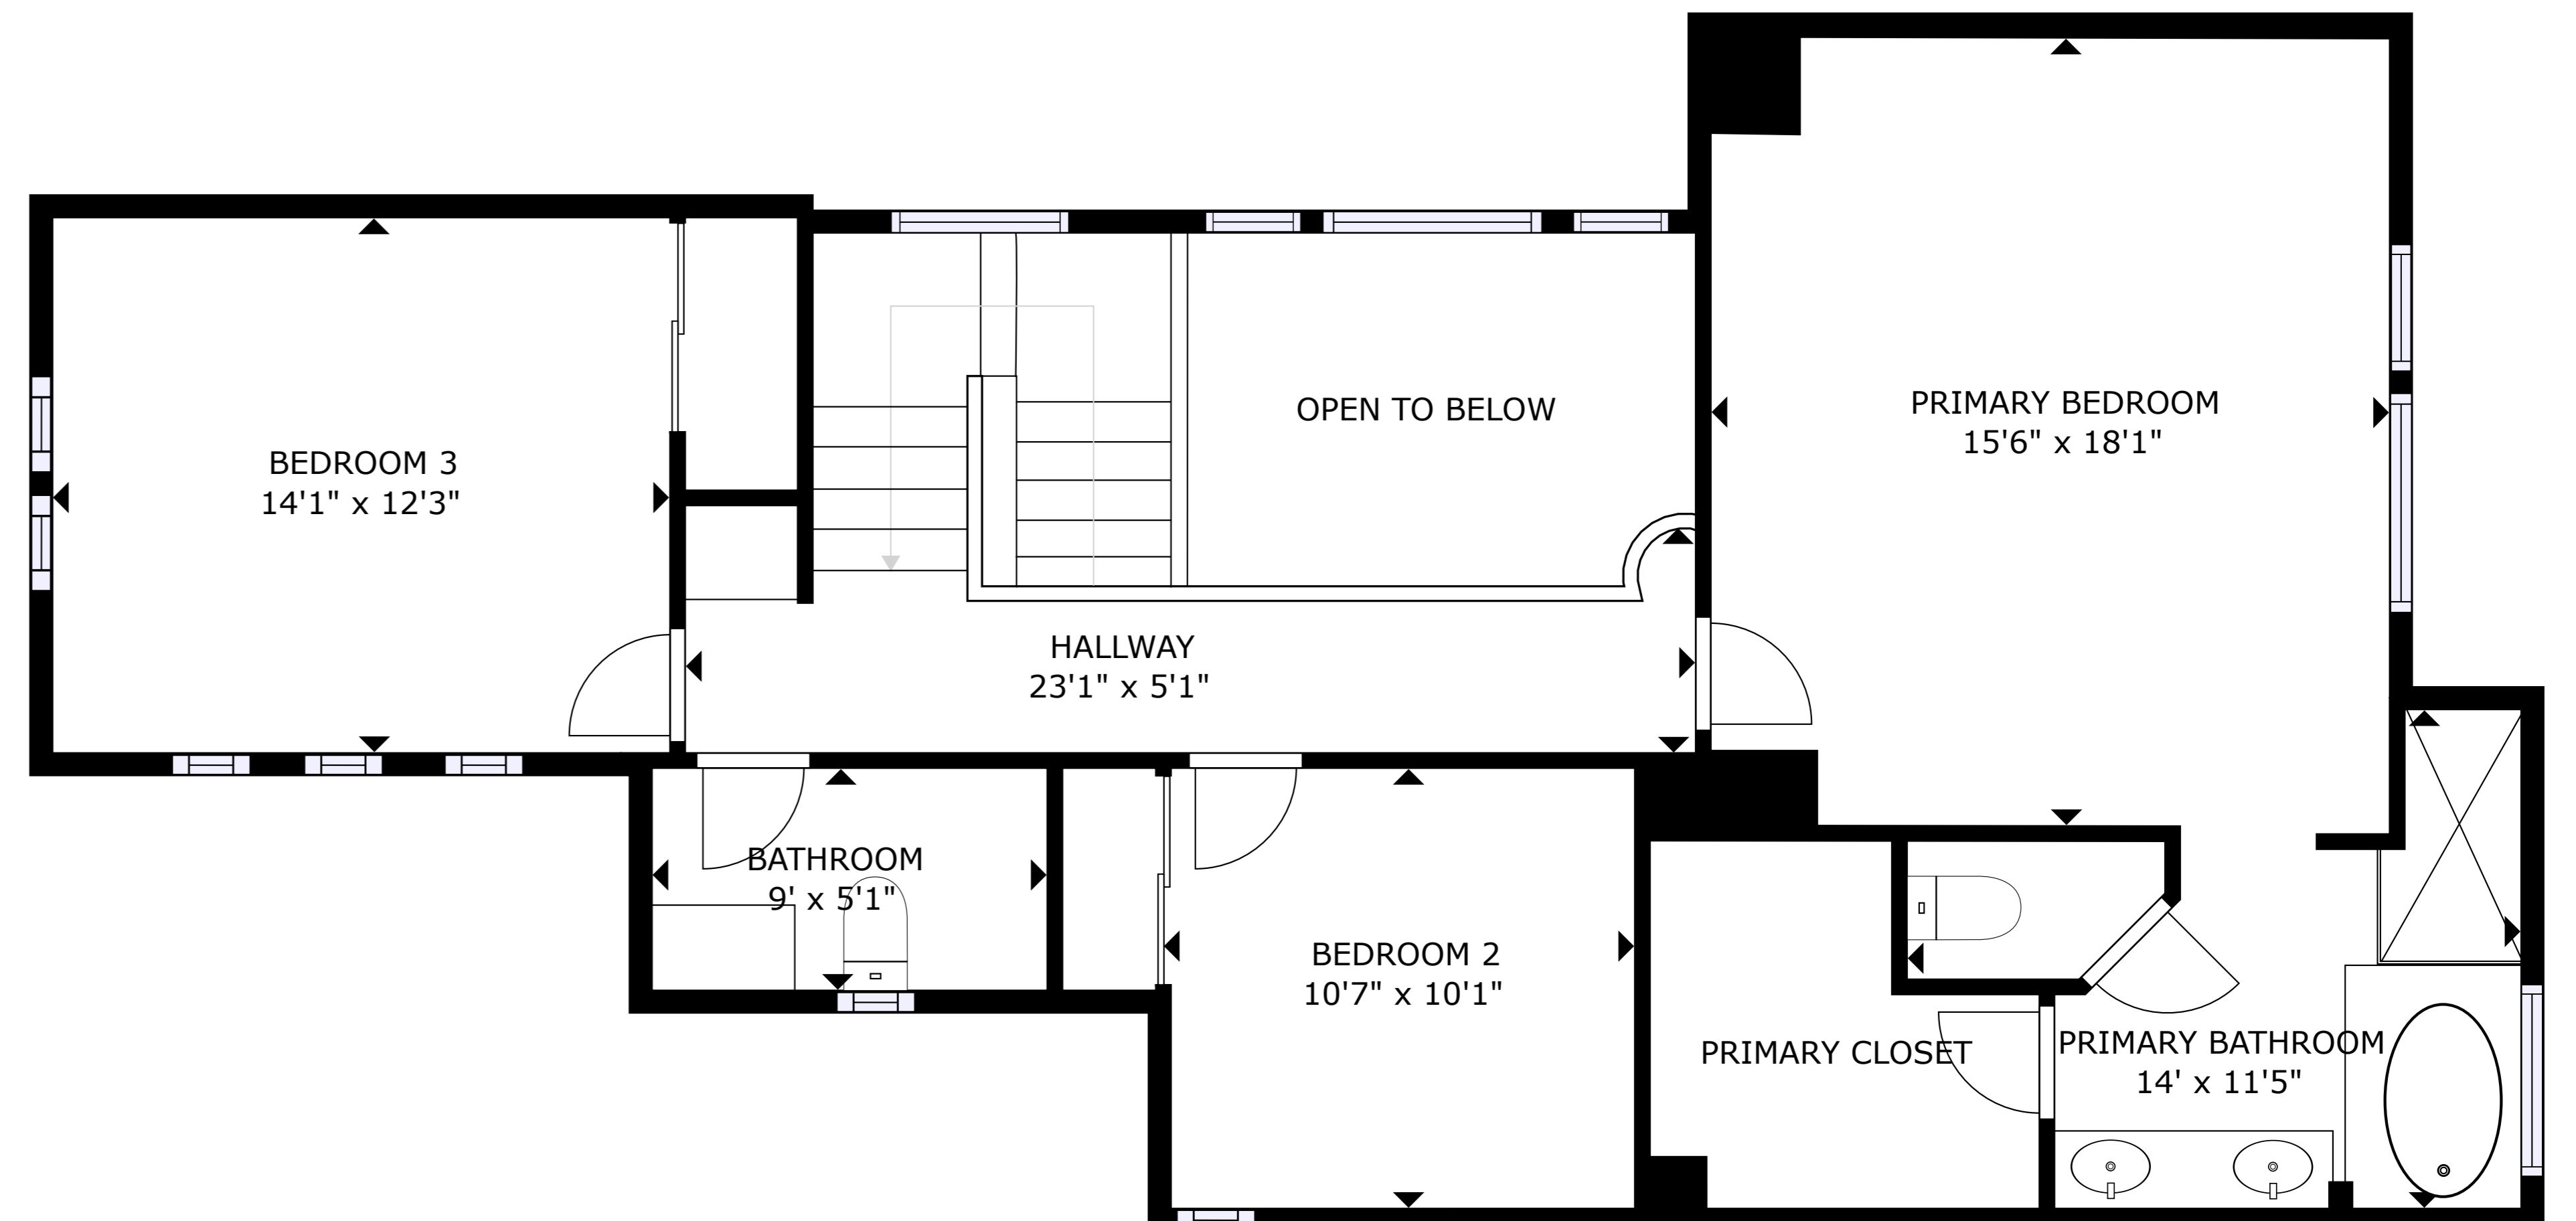

FLOOR 1

FLOOR 2

GROSS INTERNAL AREA
 FLOOR 1: 985 sq ft, FLOOR 2: 927 sq ft
 TOTAL: 1912 sq ft

SIZES AND DIMENSIONS ARE APPROXIMATE, ACTUAL MAY VARY.