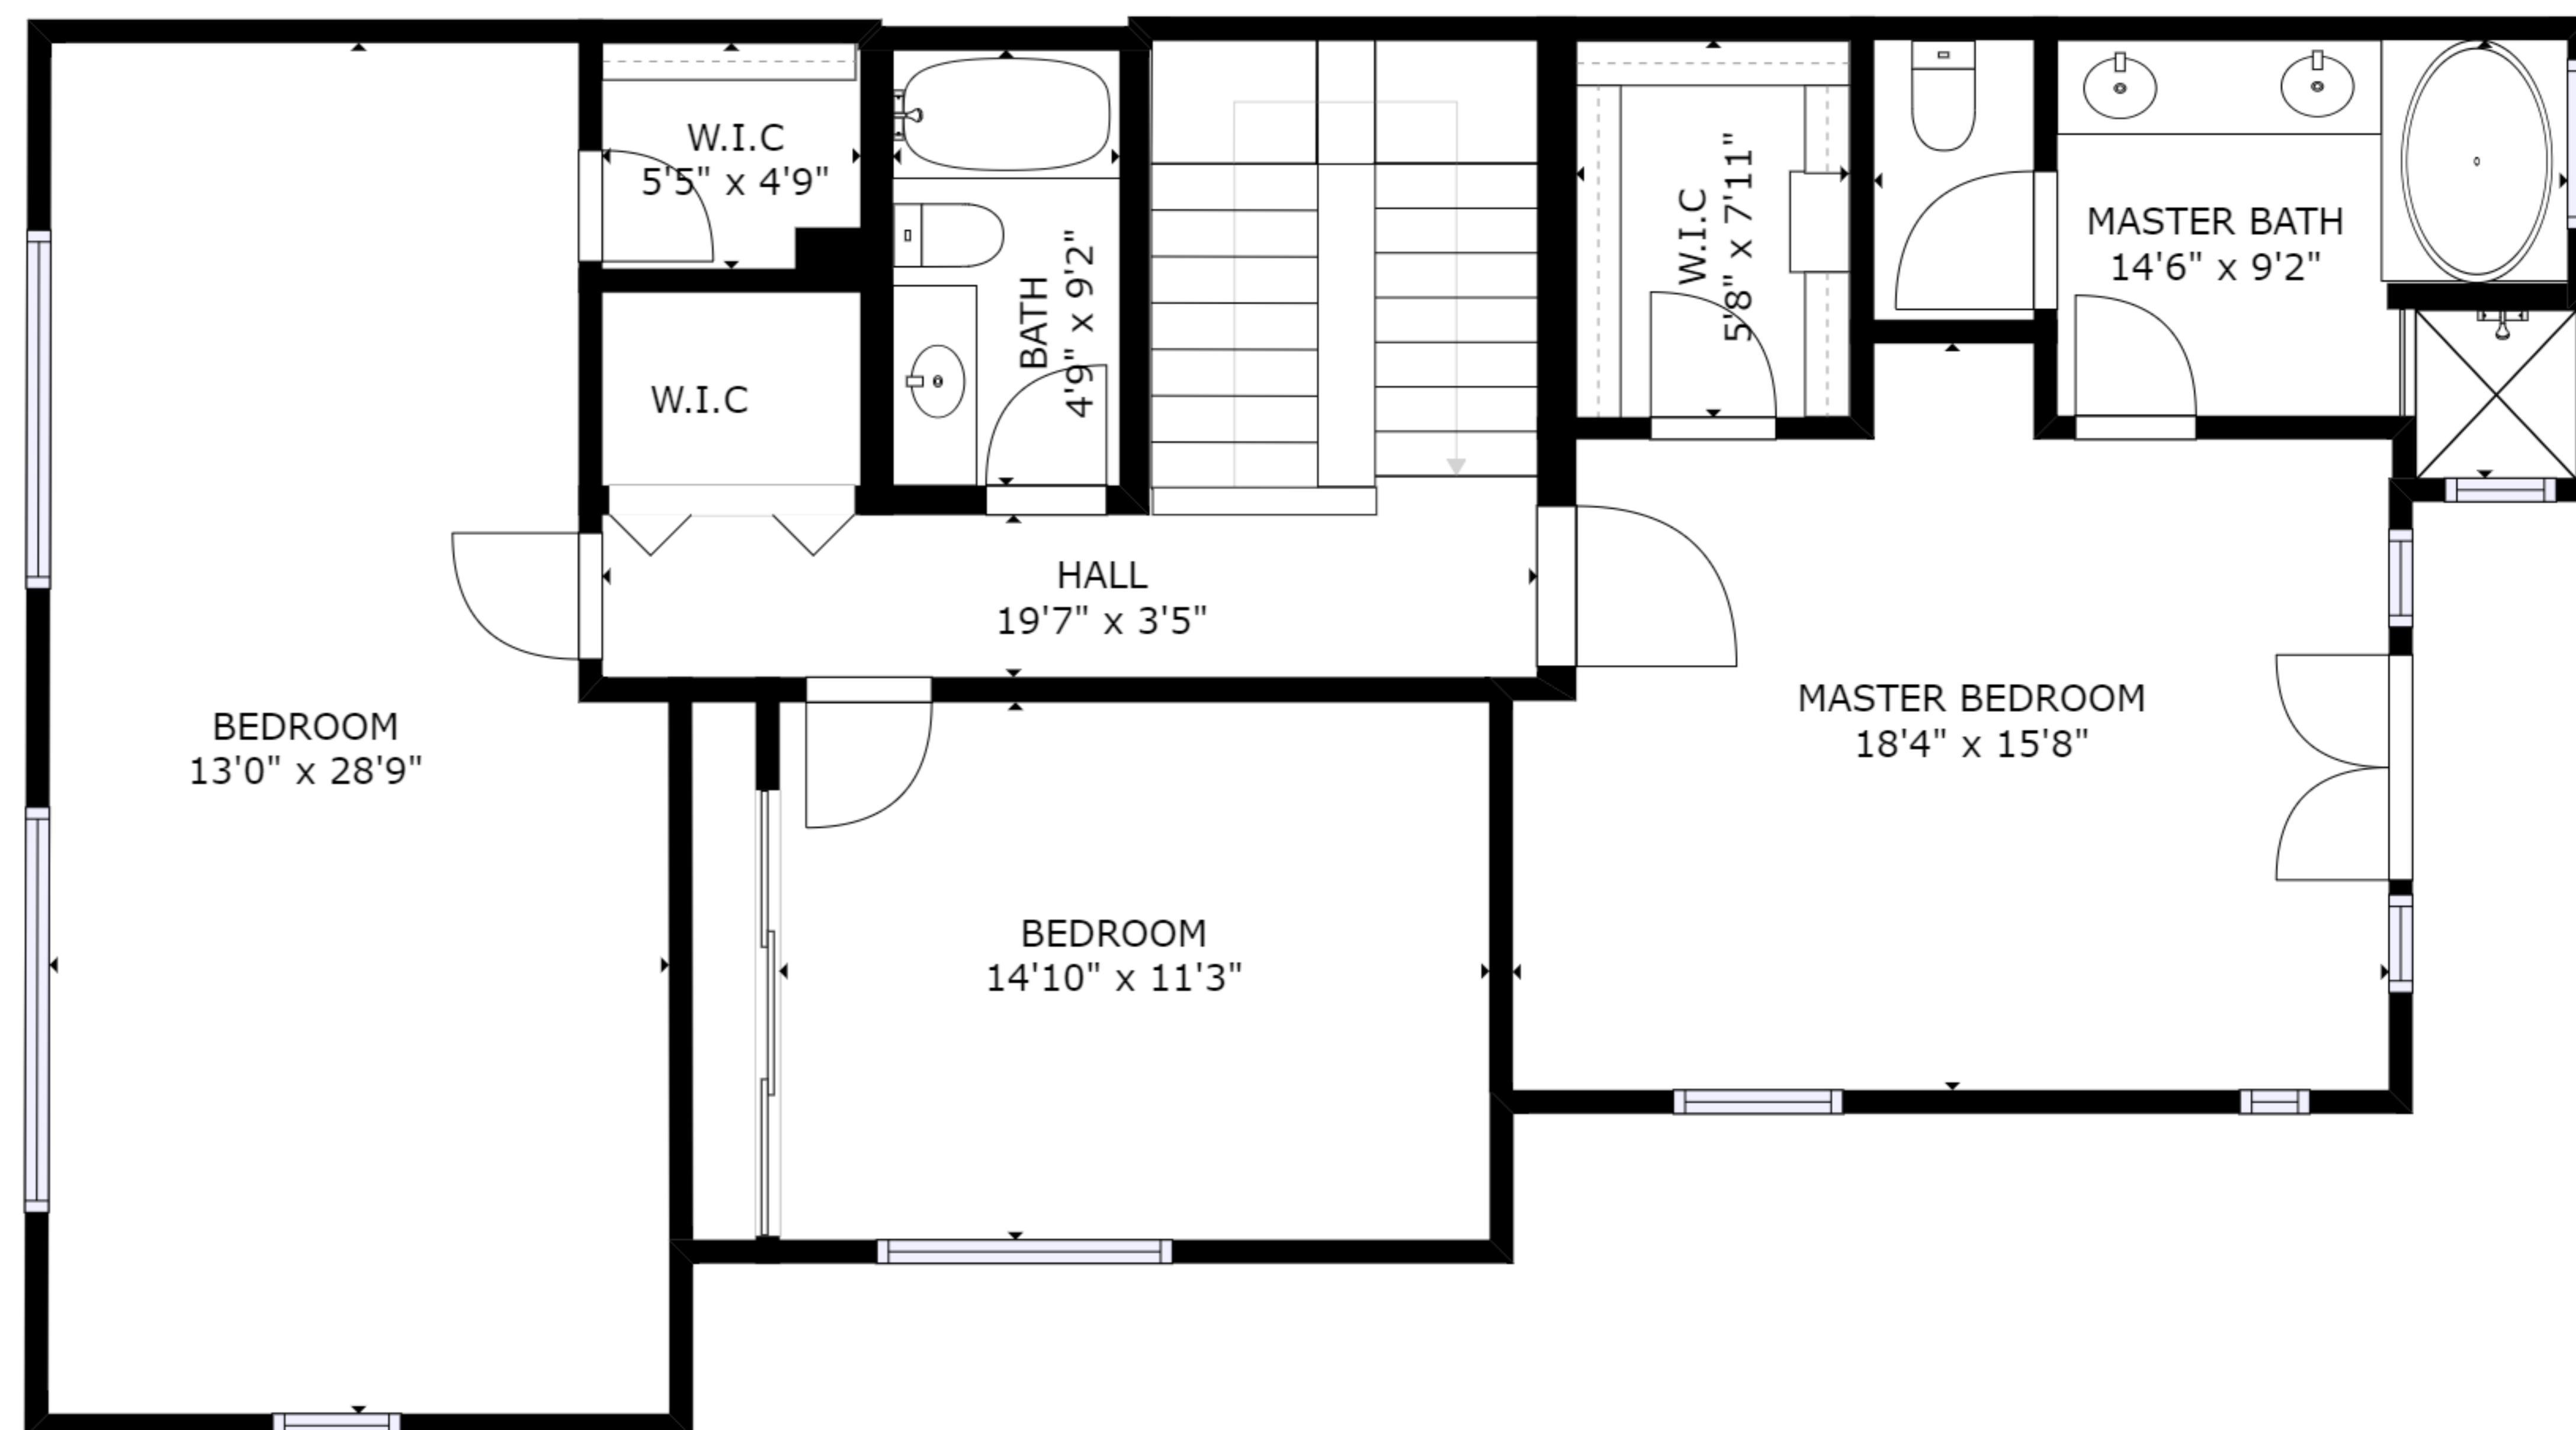

FLOOR 1

FLOOR 2

GROSS INTERNAL AREA
 FLOOR 1: 838 sq ft, FLOOR 2: 1252 sq ft
 TOTAL: 2089 sq ft
 SIZES AND DIMENSIONS ARE APPROXIMATE, ACTUAL MAY VARY.