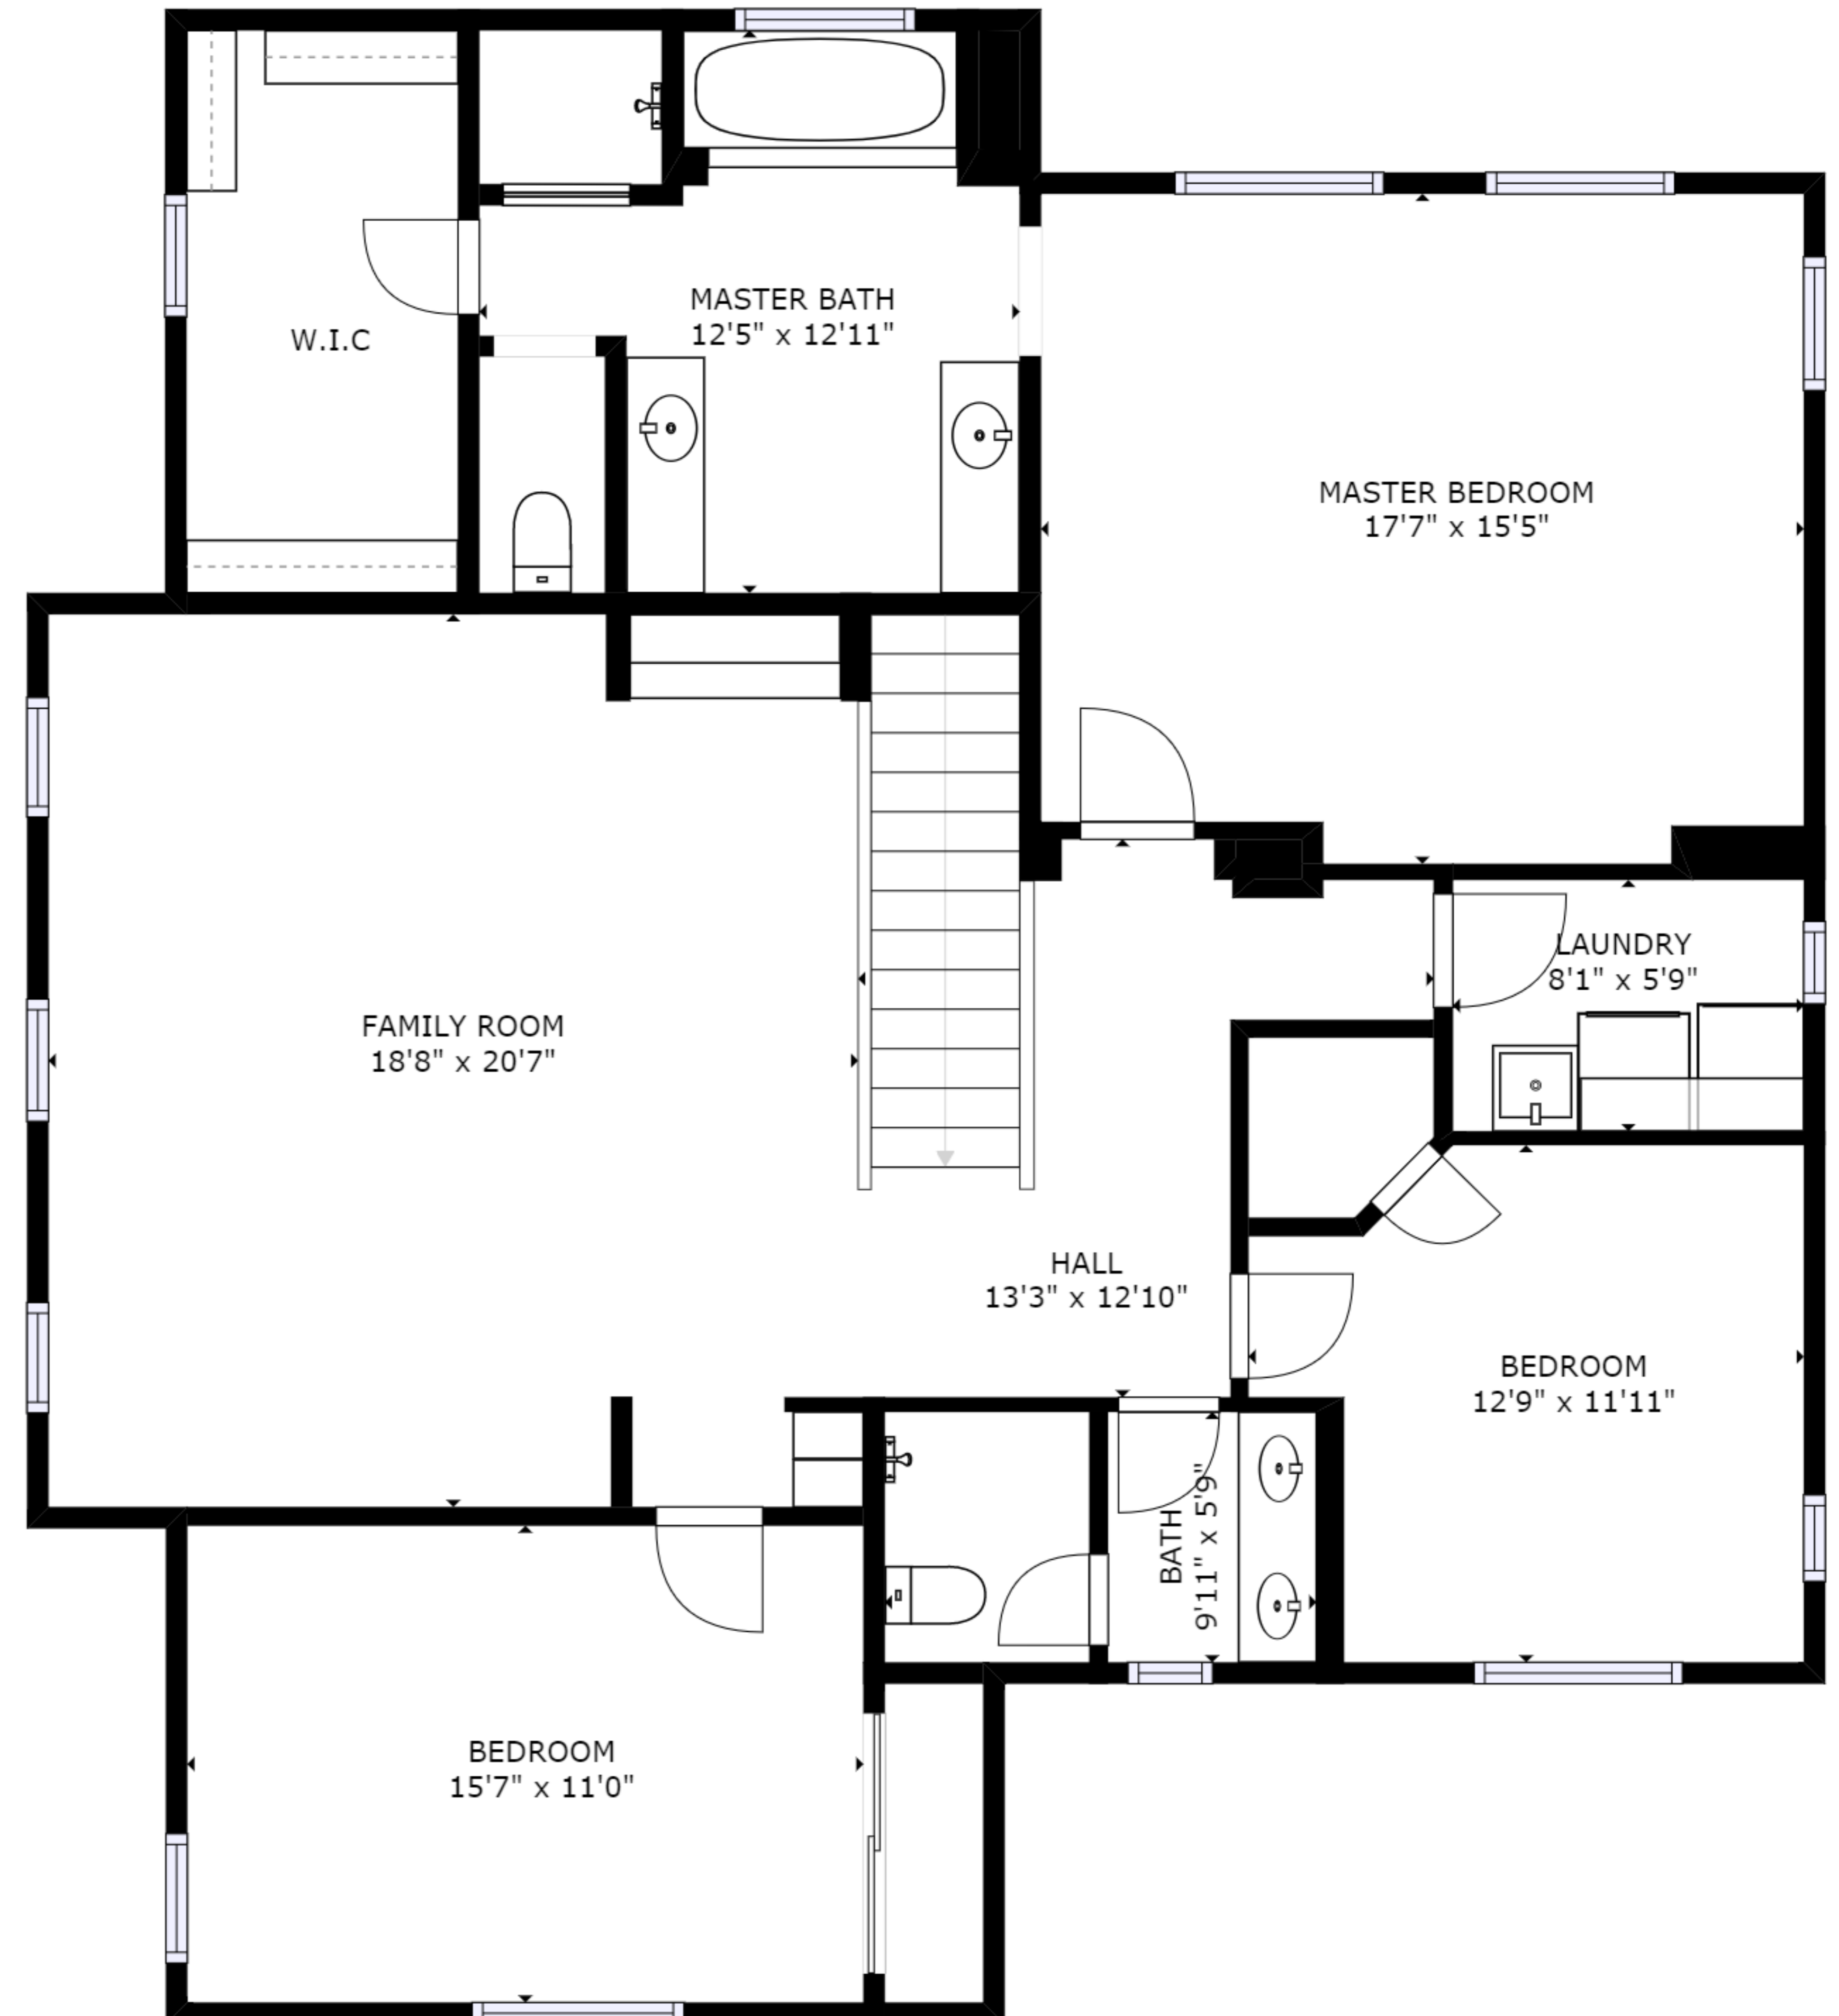

FLOOR 1

FLOOR 2

GROSS INTERNAL AREA  
 FLOOR 1: 1358 sq ft, FLOOR 2: 1539 sq ft  
 TOTAL: 2897 sq ft  
 SIZES AND DIMENSIONS ARE APPROXIMATE, ACTUAL MAY VARY.