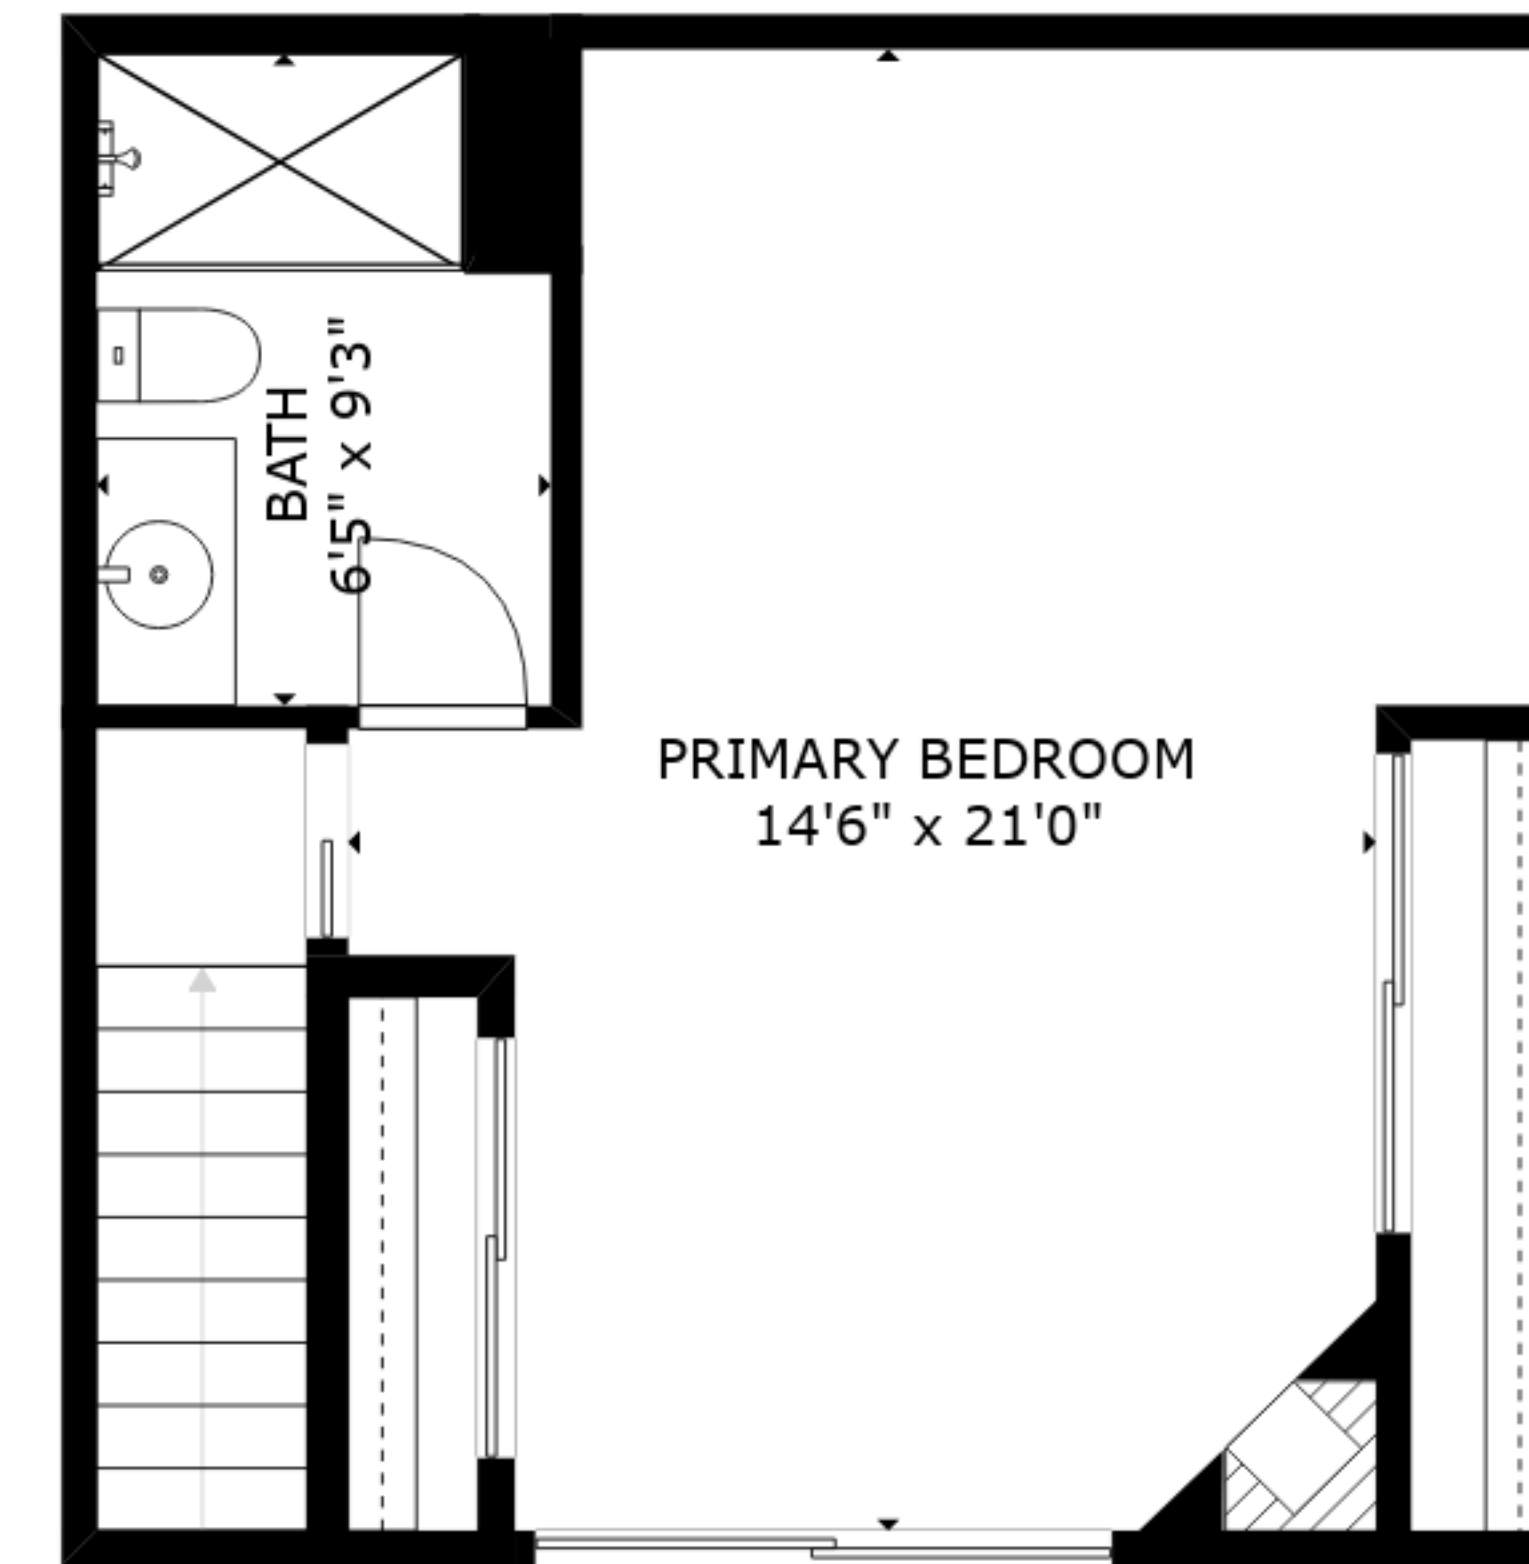

FLOOR 1

FLOOR 2

GROSS INTERNAL AREA
 FLOOR 1: 1017 sq. ft, FLOOR 2: 432 sq. ft
 EXCLUDED AREAS: , GARAGE: 438 sq. ft
 TOTAL: 1449 sq. ft

SIZES AND DIMENSIONS ARE APPROXIMATE, ACTUAL MAY VARY.