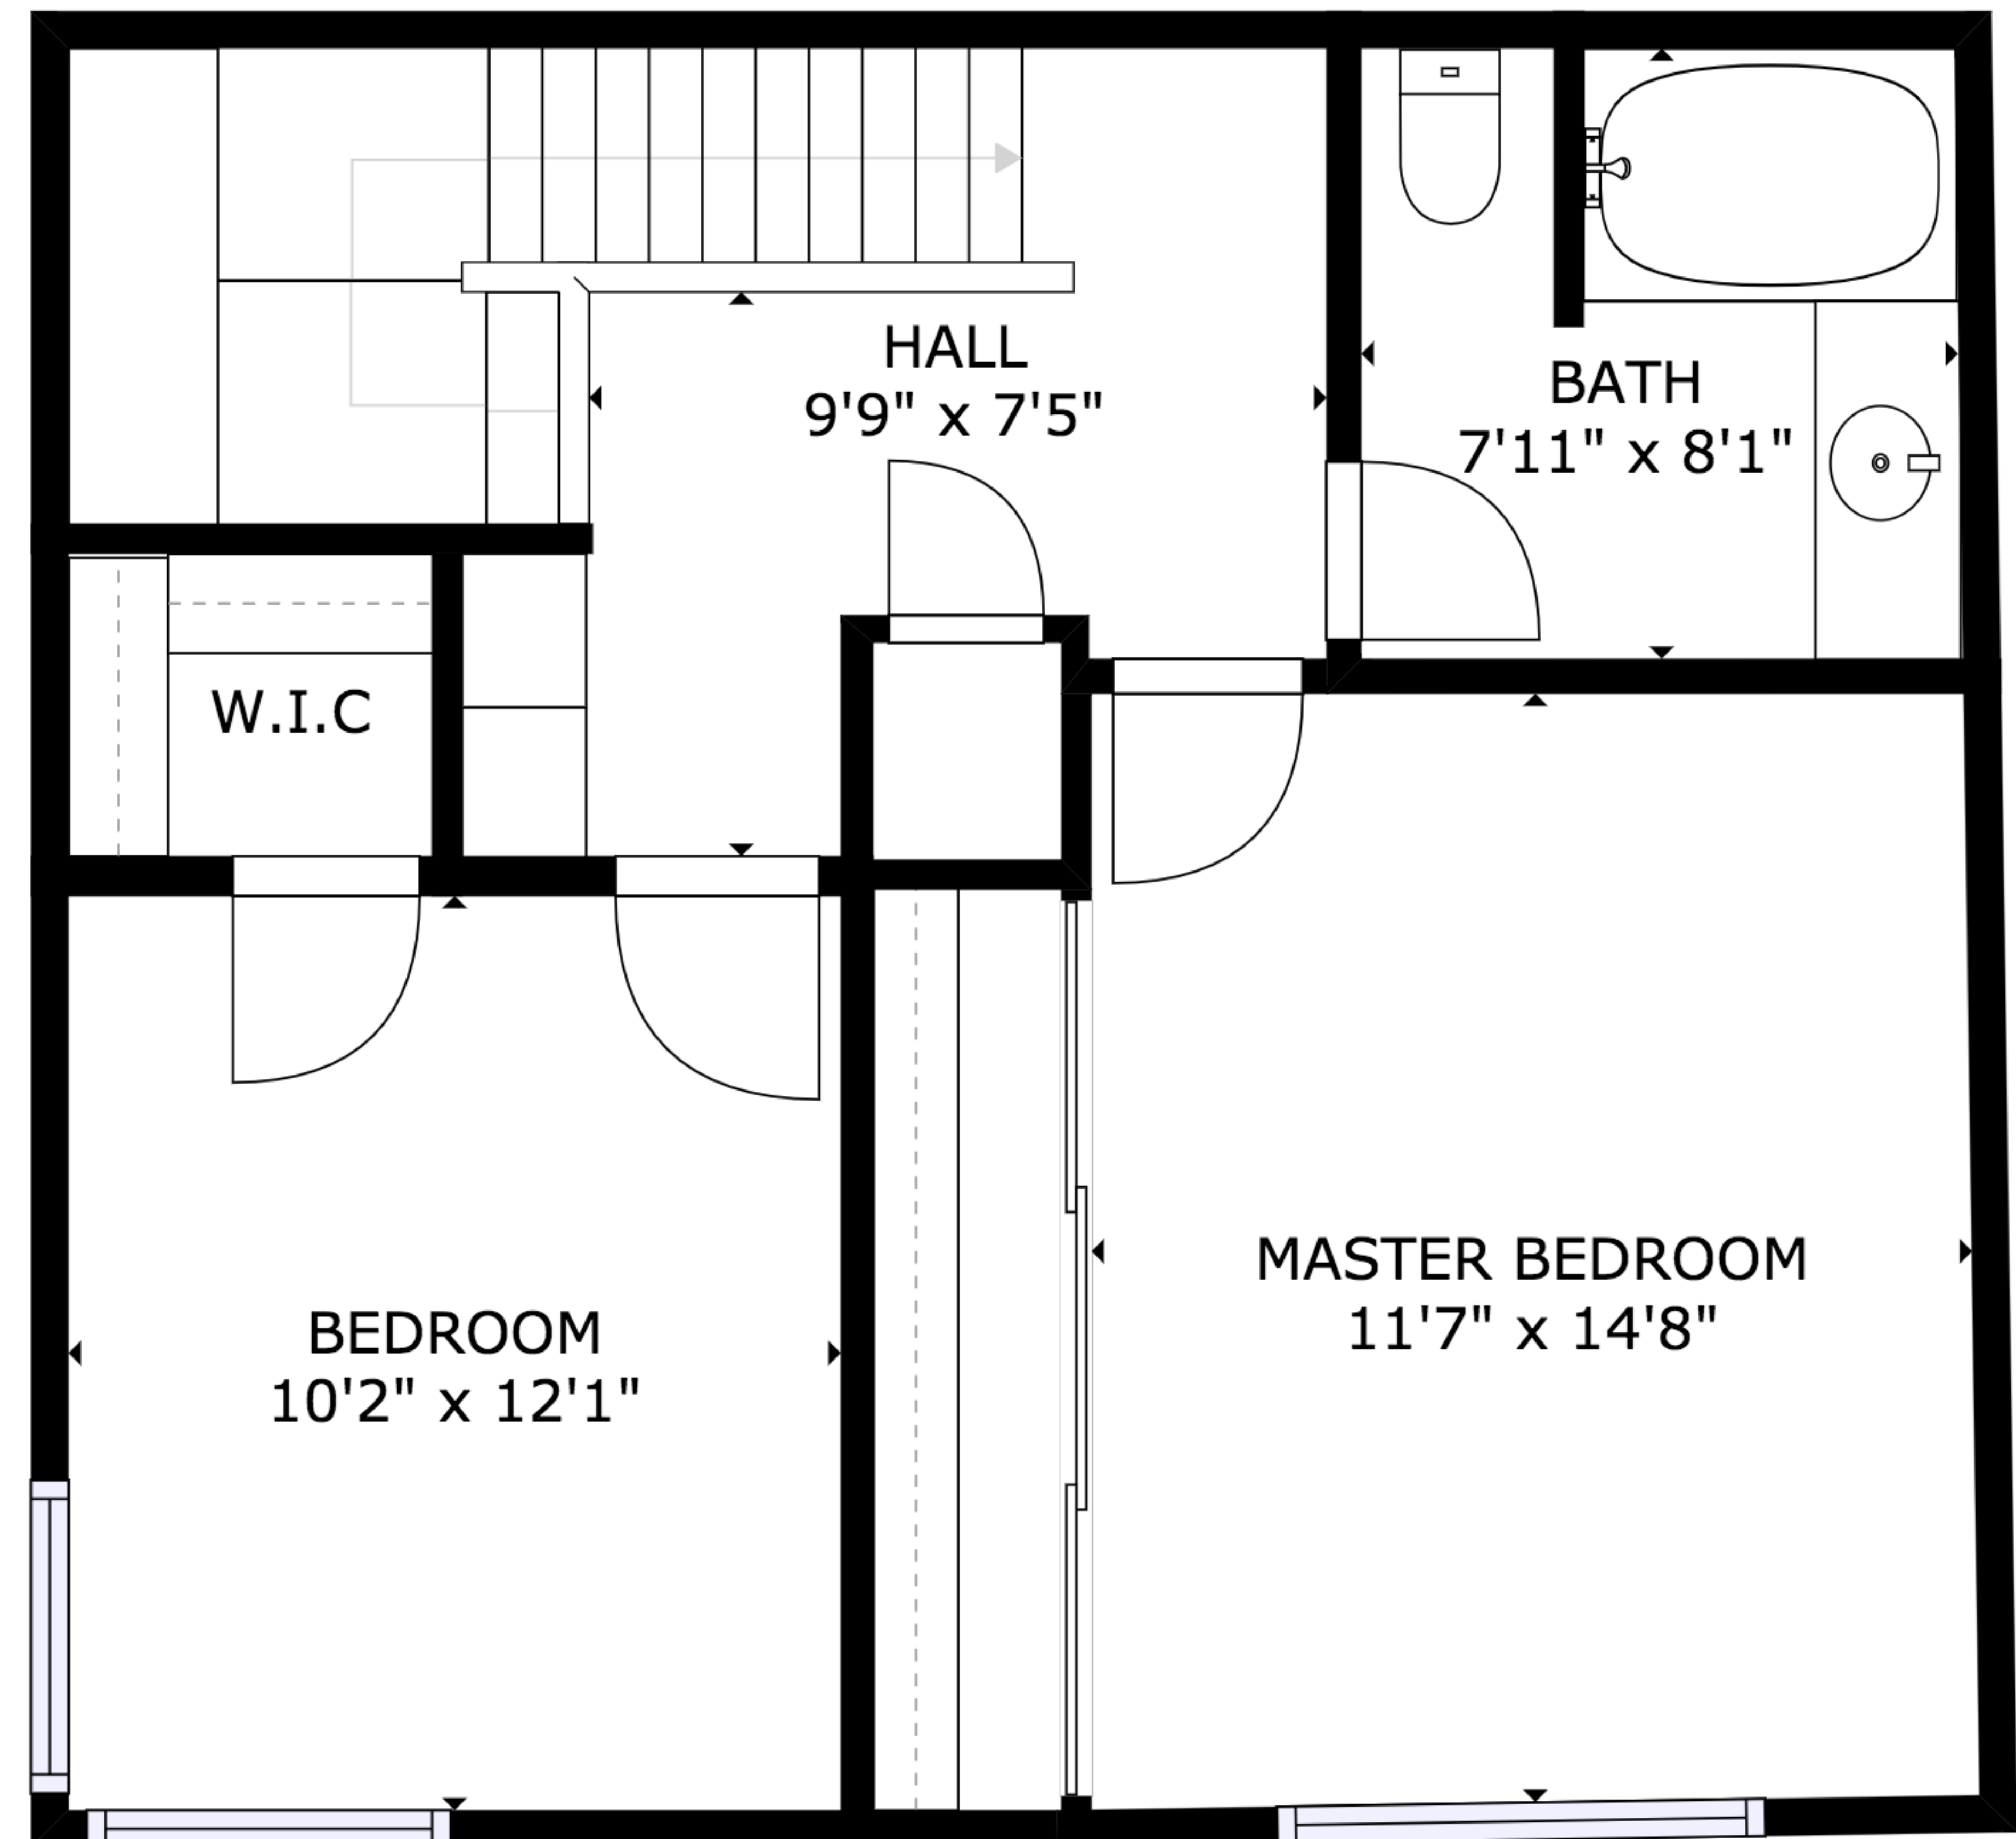

FLOOR 1

FLOOR 2

GROSS INTERNAL AREA  
 FLOOR 1: 536 sq ft, FLOOR 2: 581 sq ft  
 TOTAL: 1118 sq ft  
 SIZES AND DIMENSIONS ARE APPROXIMATE, ACTUAL MAY VARY.