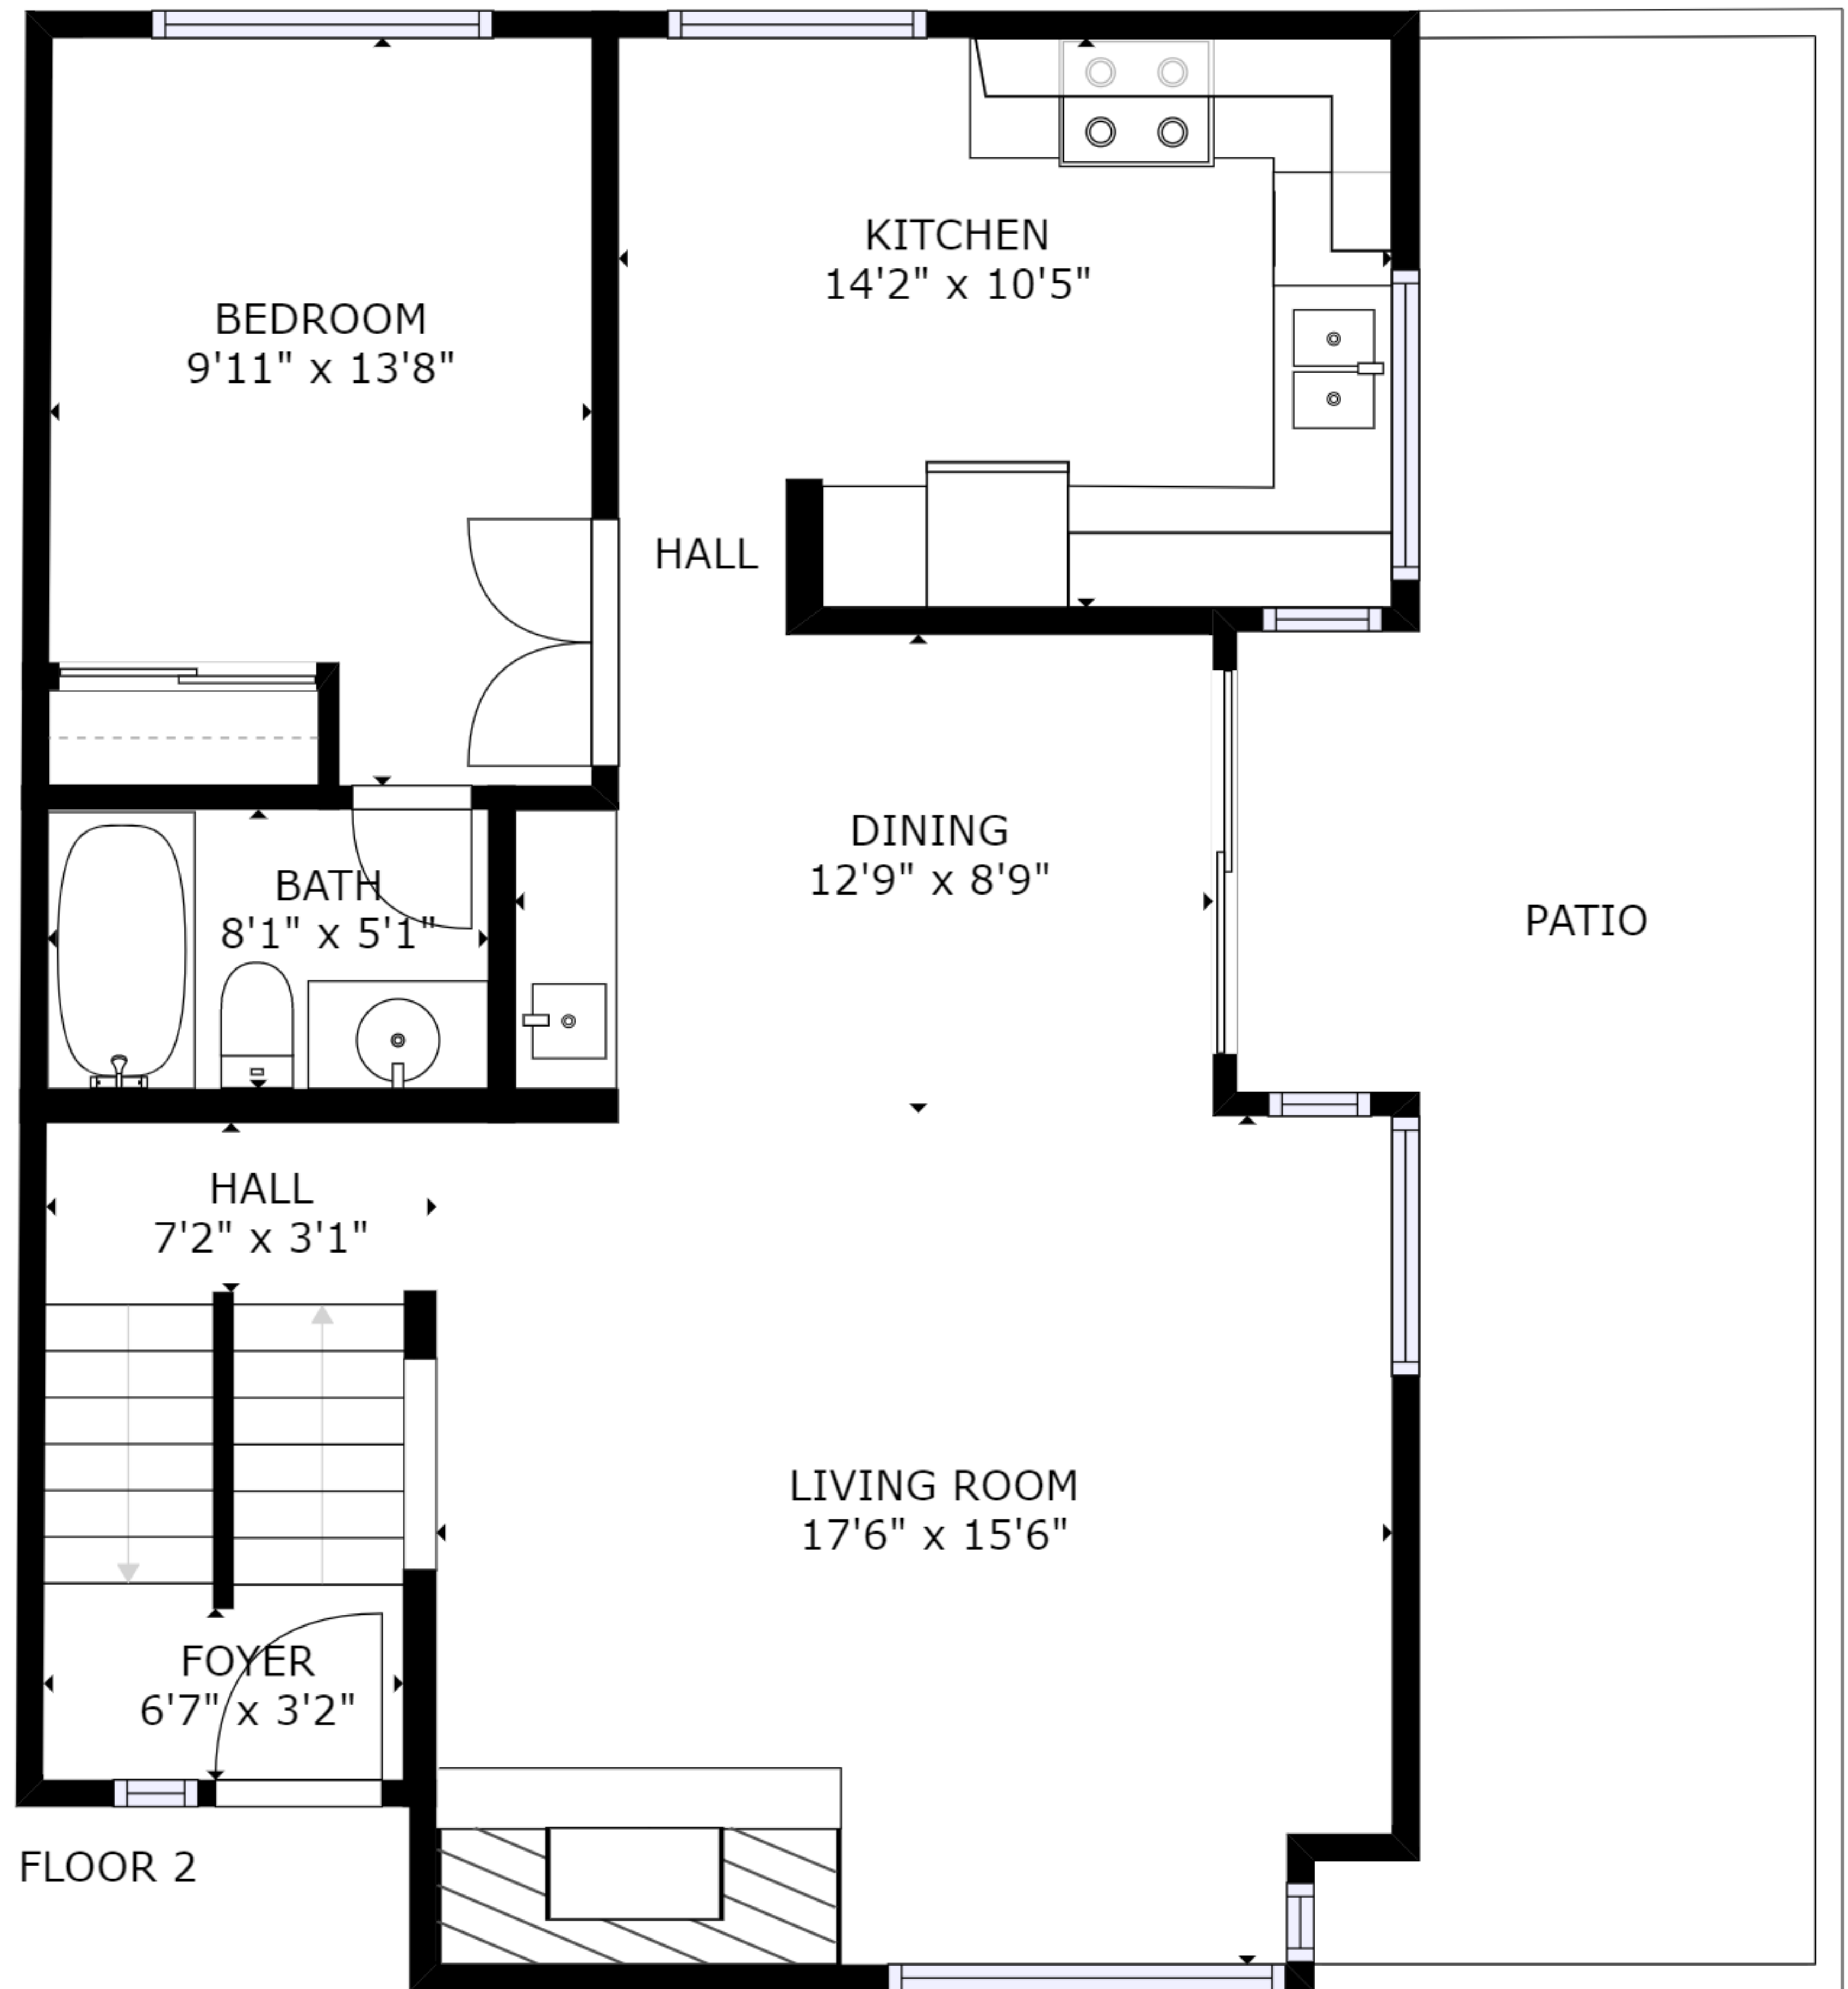

FLOOR 1

GROSS INTERNAL AREA  
 FLOOR 1: 34 sq ft, FLOOR 2: 808 sq ft  
 FLOOR 3: 761 sq ft  
 TOTAL: 1604 sq ft

SIZES AND DIMENSIONS ARE APPROXIMATE, ACTUAL MAY VARY.