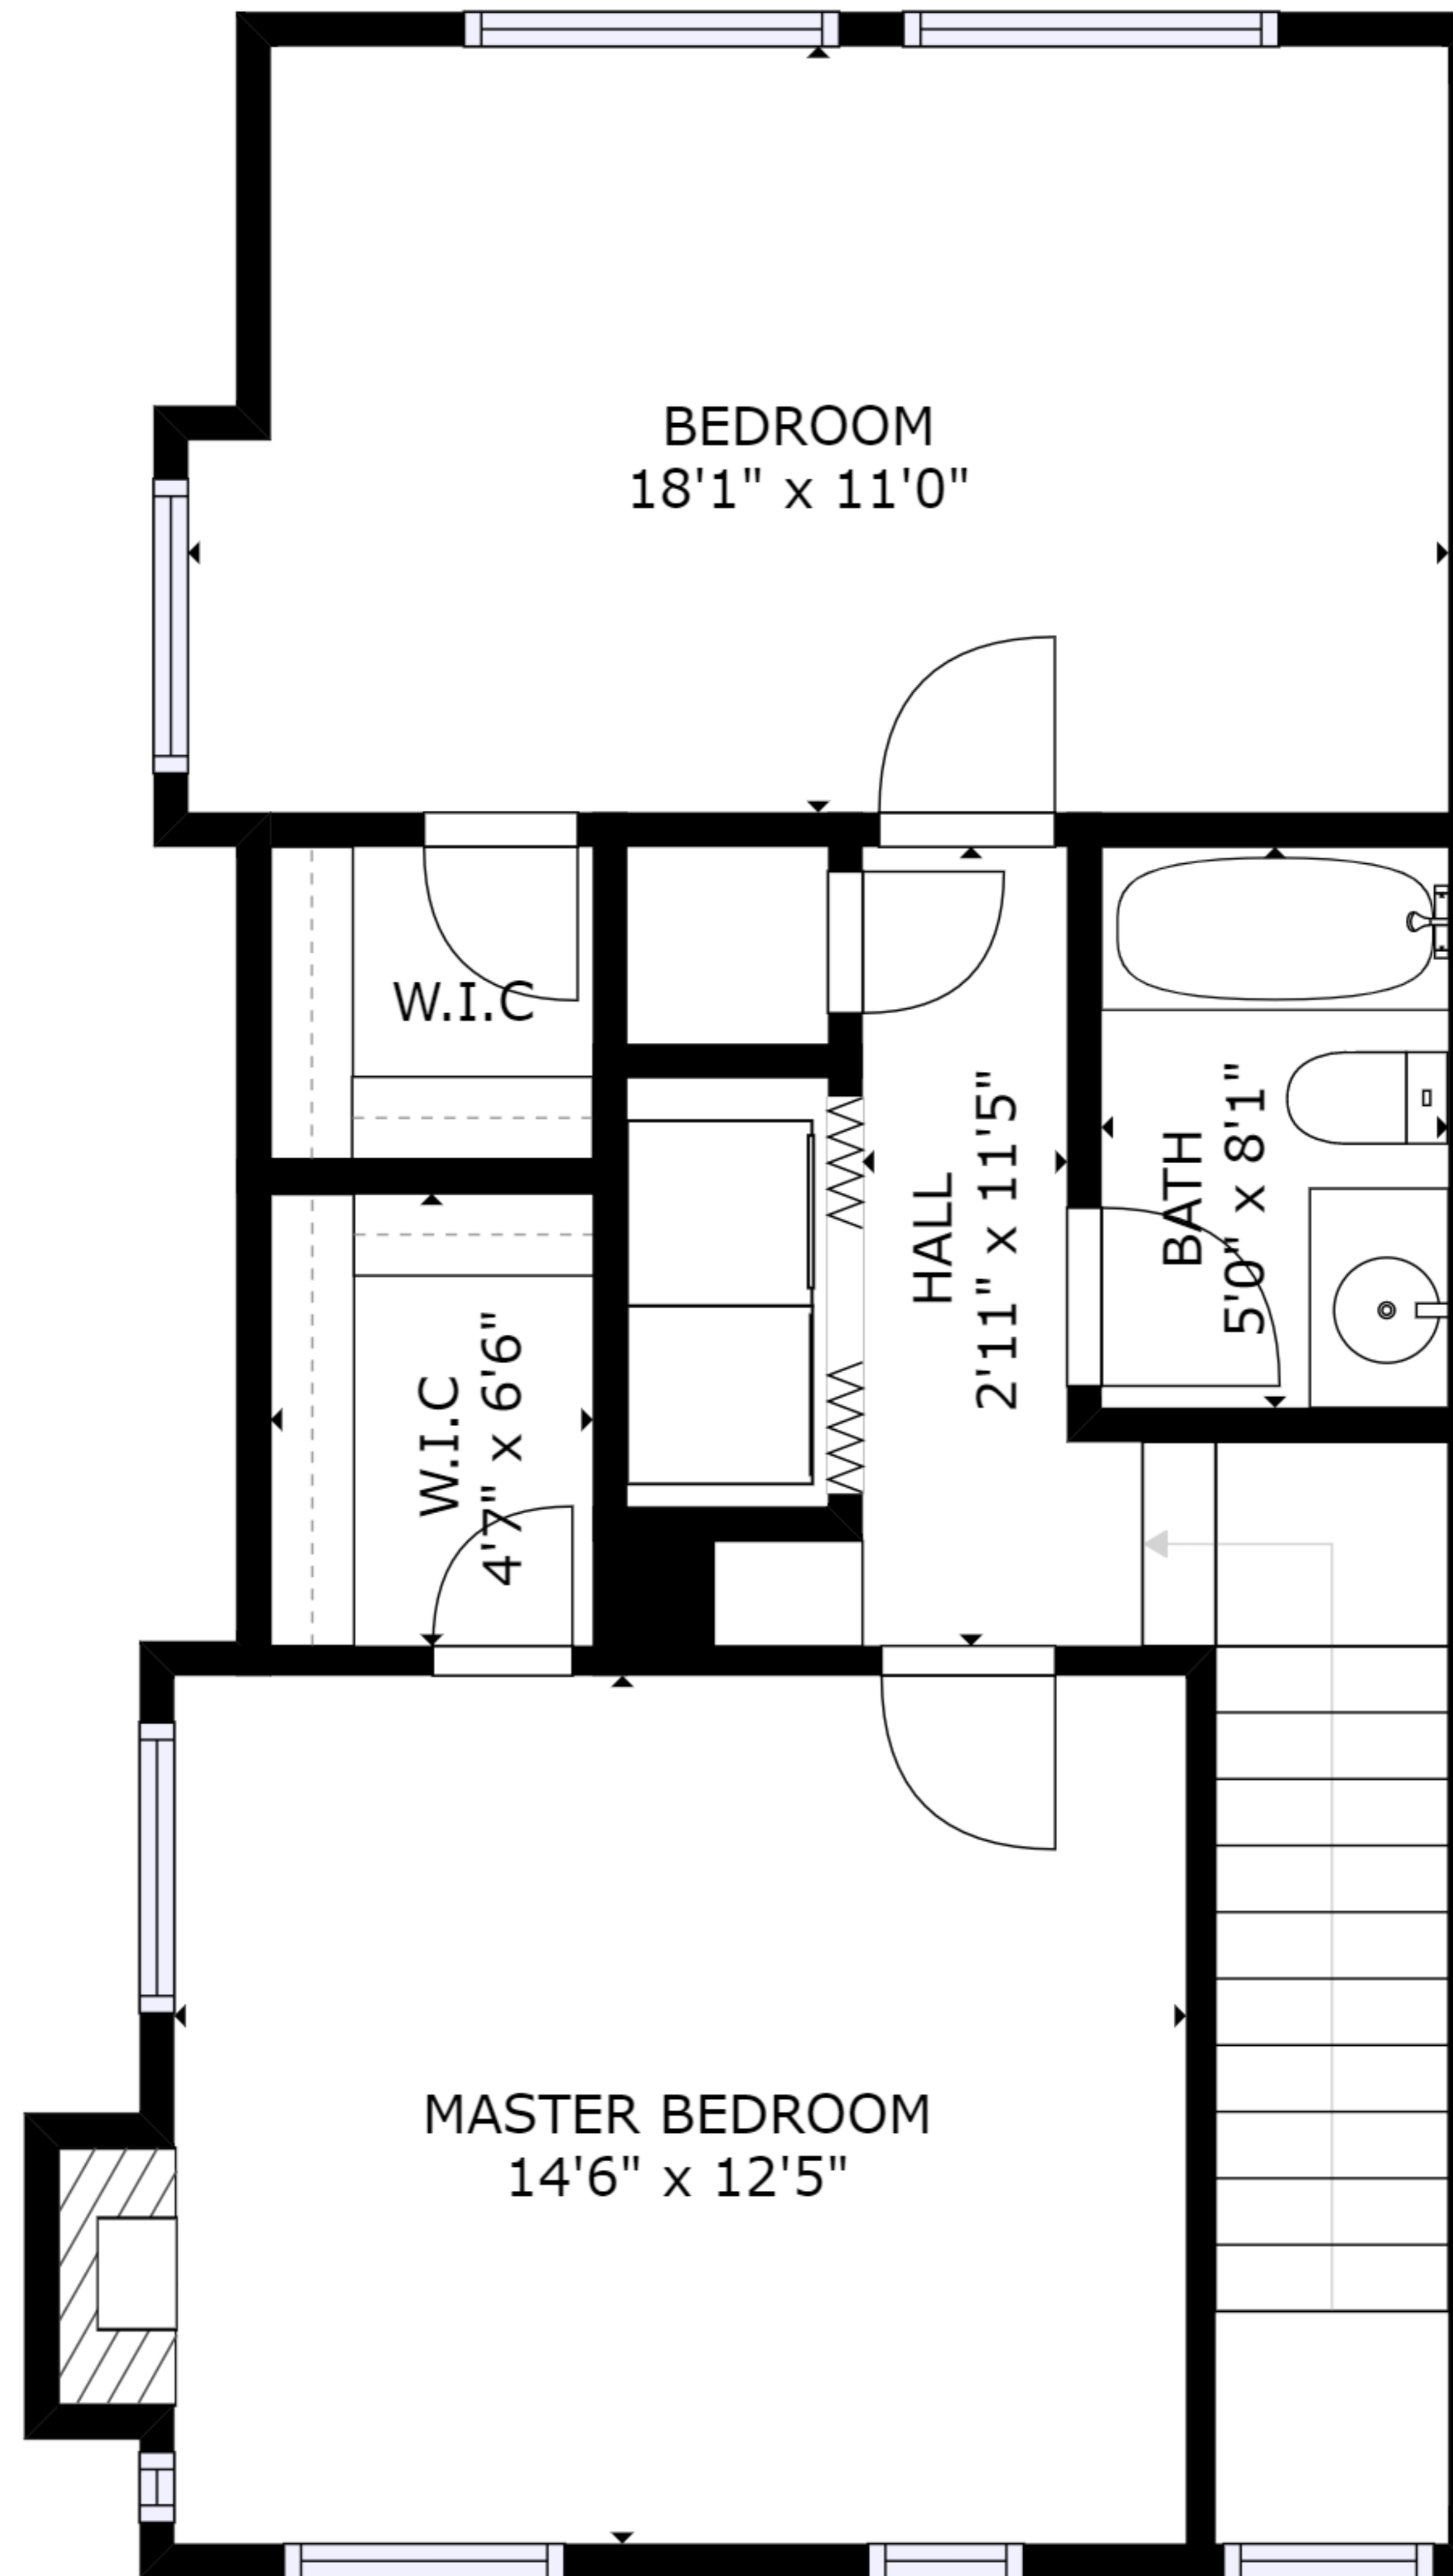

FLOOR 1

FLOOR 2

GROSS INTERNAL AREA
 FLOOR 1: 630 sq ft, FLOOR 2: 635 sq ft
 TOTAL: 1264 sq ft
 SIZES AND DIMENSIONS ARE APPROXIMATE, ACTUAL MAY VARY.