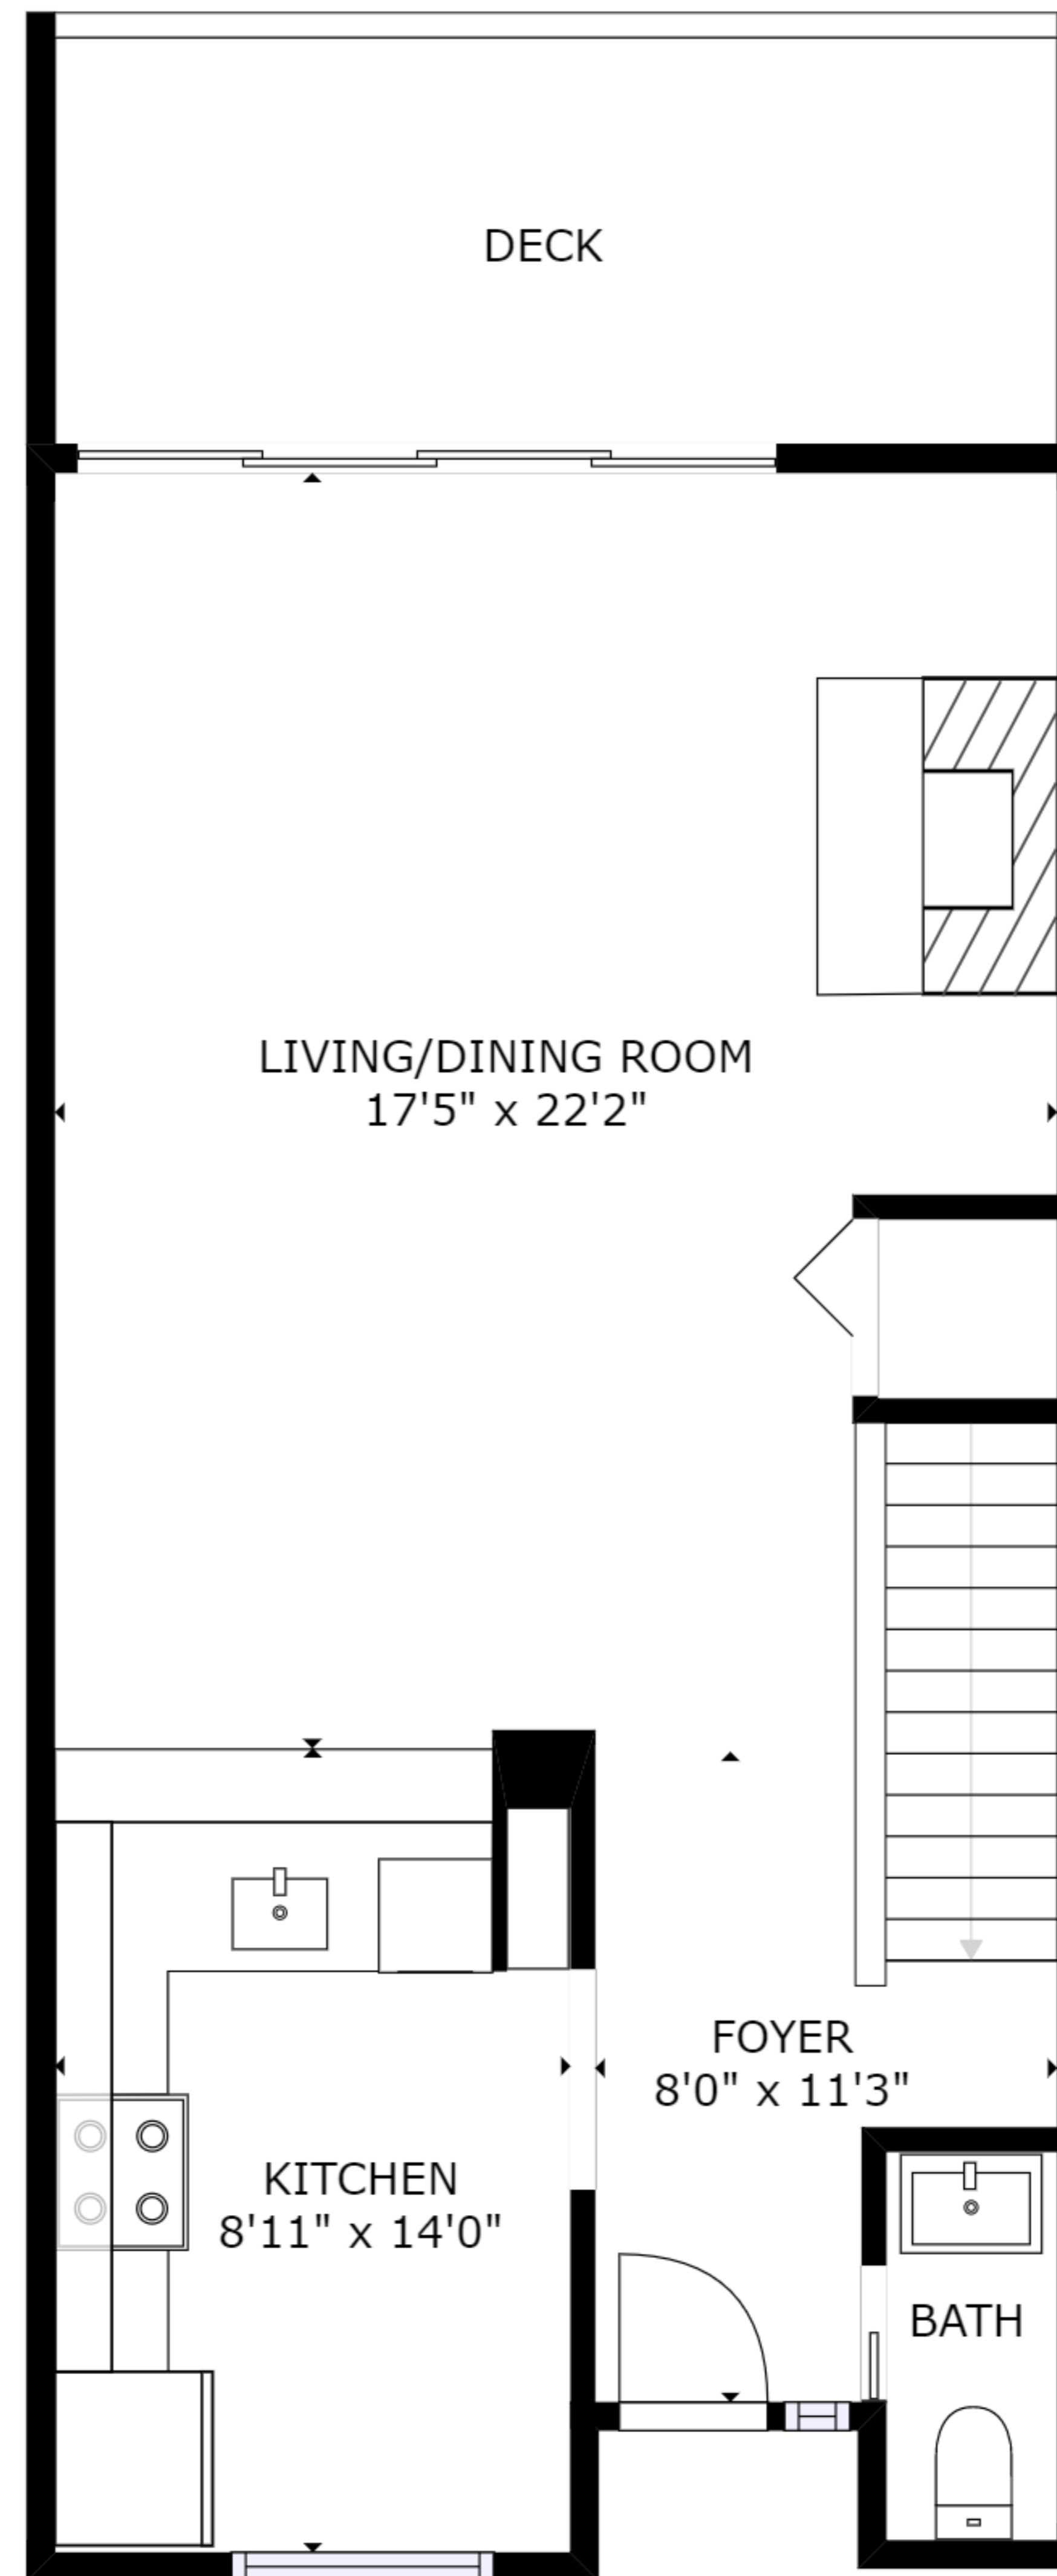

FLOOR 1

FLOOR 2

GROSS INTERNAL AREA
 FLOOR 1: 630 sq ft, FLOOR 2: 613 sq ft
 TOTAL: 1243 sq ft
 SIZES AND DIMENSIONS ARE APPROXIMATE, ACTUAL MAY VARY.