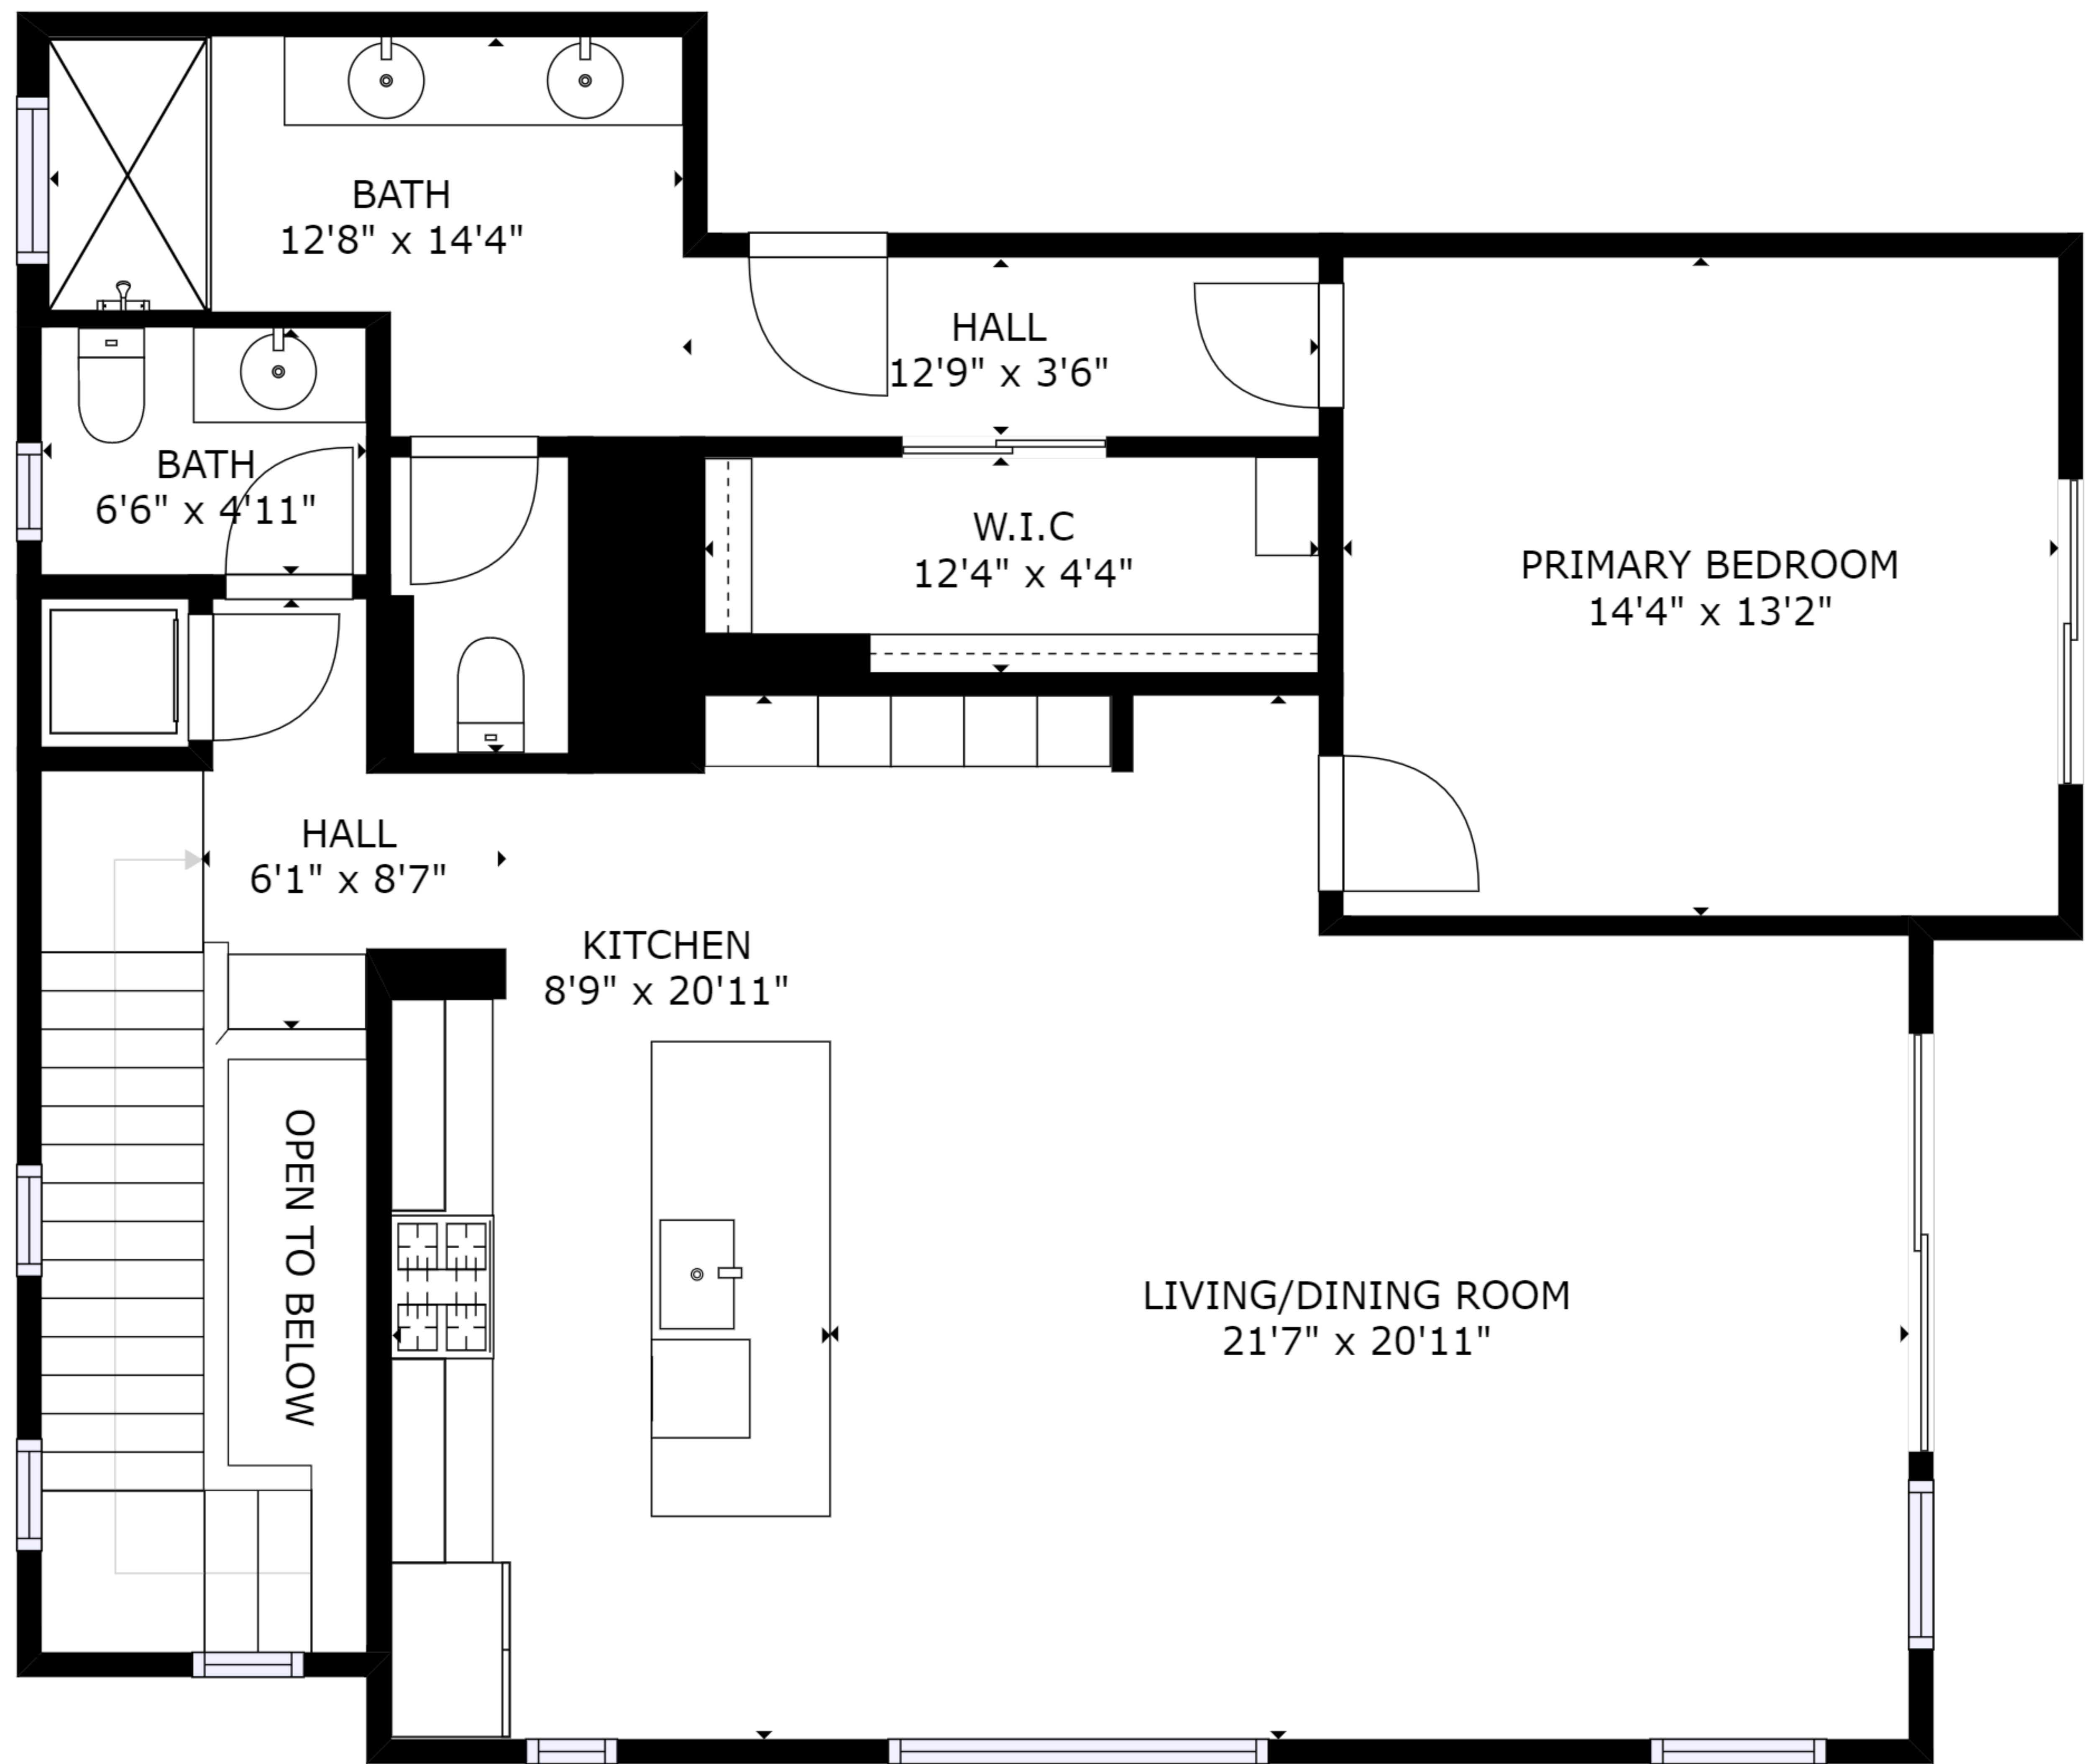

FLOOR 1

FLOOR 2

GROSS INTERNAL AREA
 FLOOR 1: 355 sq. ft, FLOOR 2: 1169 sq. ft
 TOTAL: 1524 sq. ft
 SIZES AND DIMENSIONS ARE APPROXIMATE, ACTUAL MAY VARY.