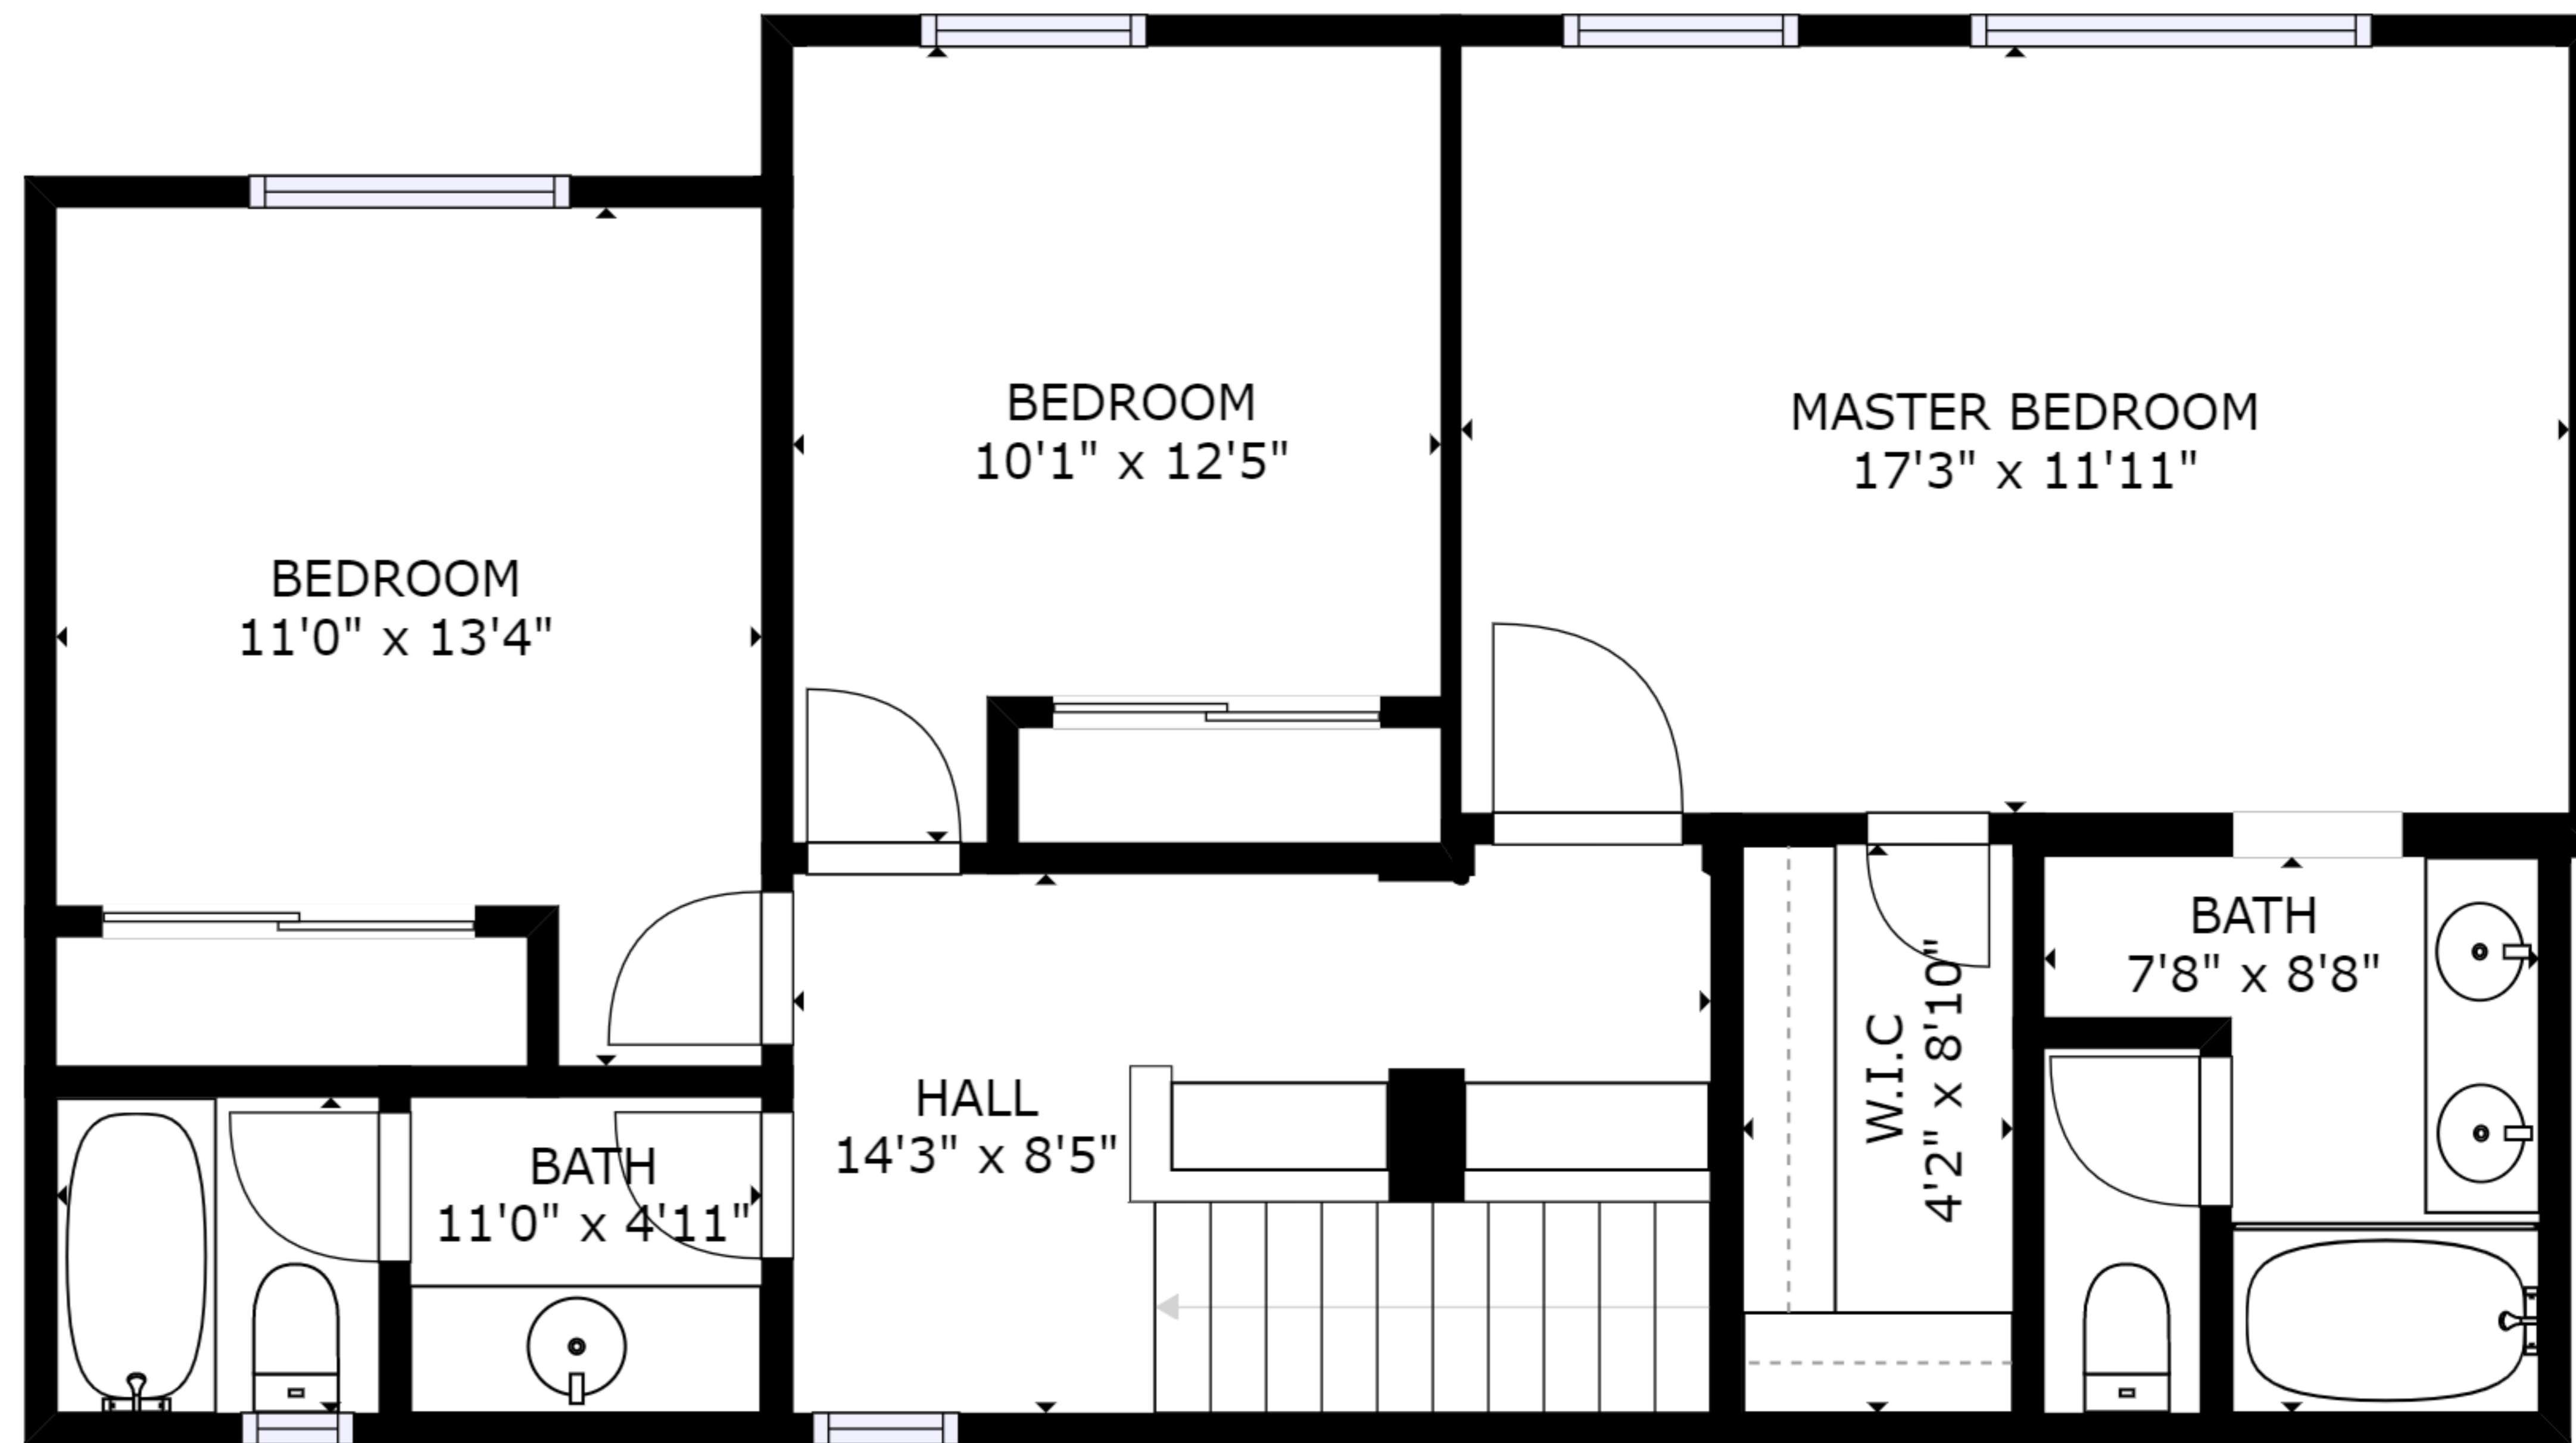

FLOOR 1

FLOOR 2

GROSS INTERNAL AREA  
 FLOOR 1: 542 sq ft, FLOOR 2: 797 sq ft  
 TOTAL: 1339 sq ft

SIZES AND DIMENSIONS ARE APPROXIMATE, ACTUAL MAY VARY.