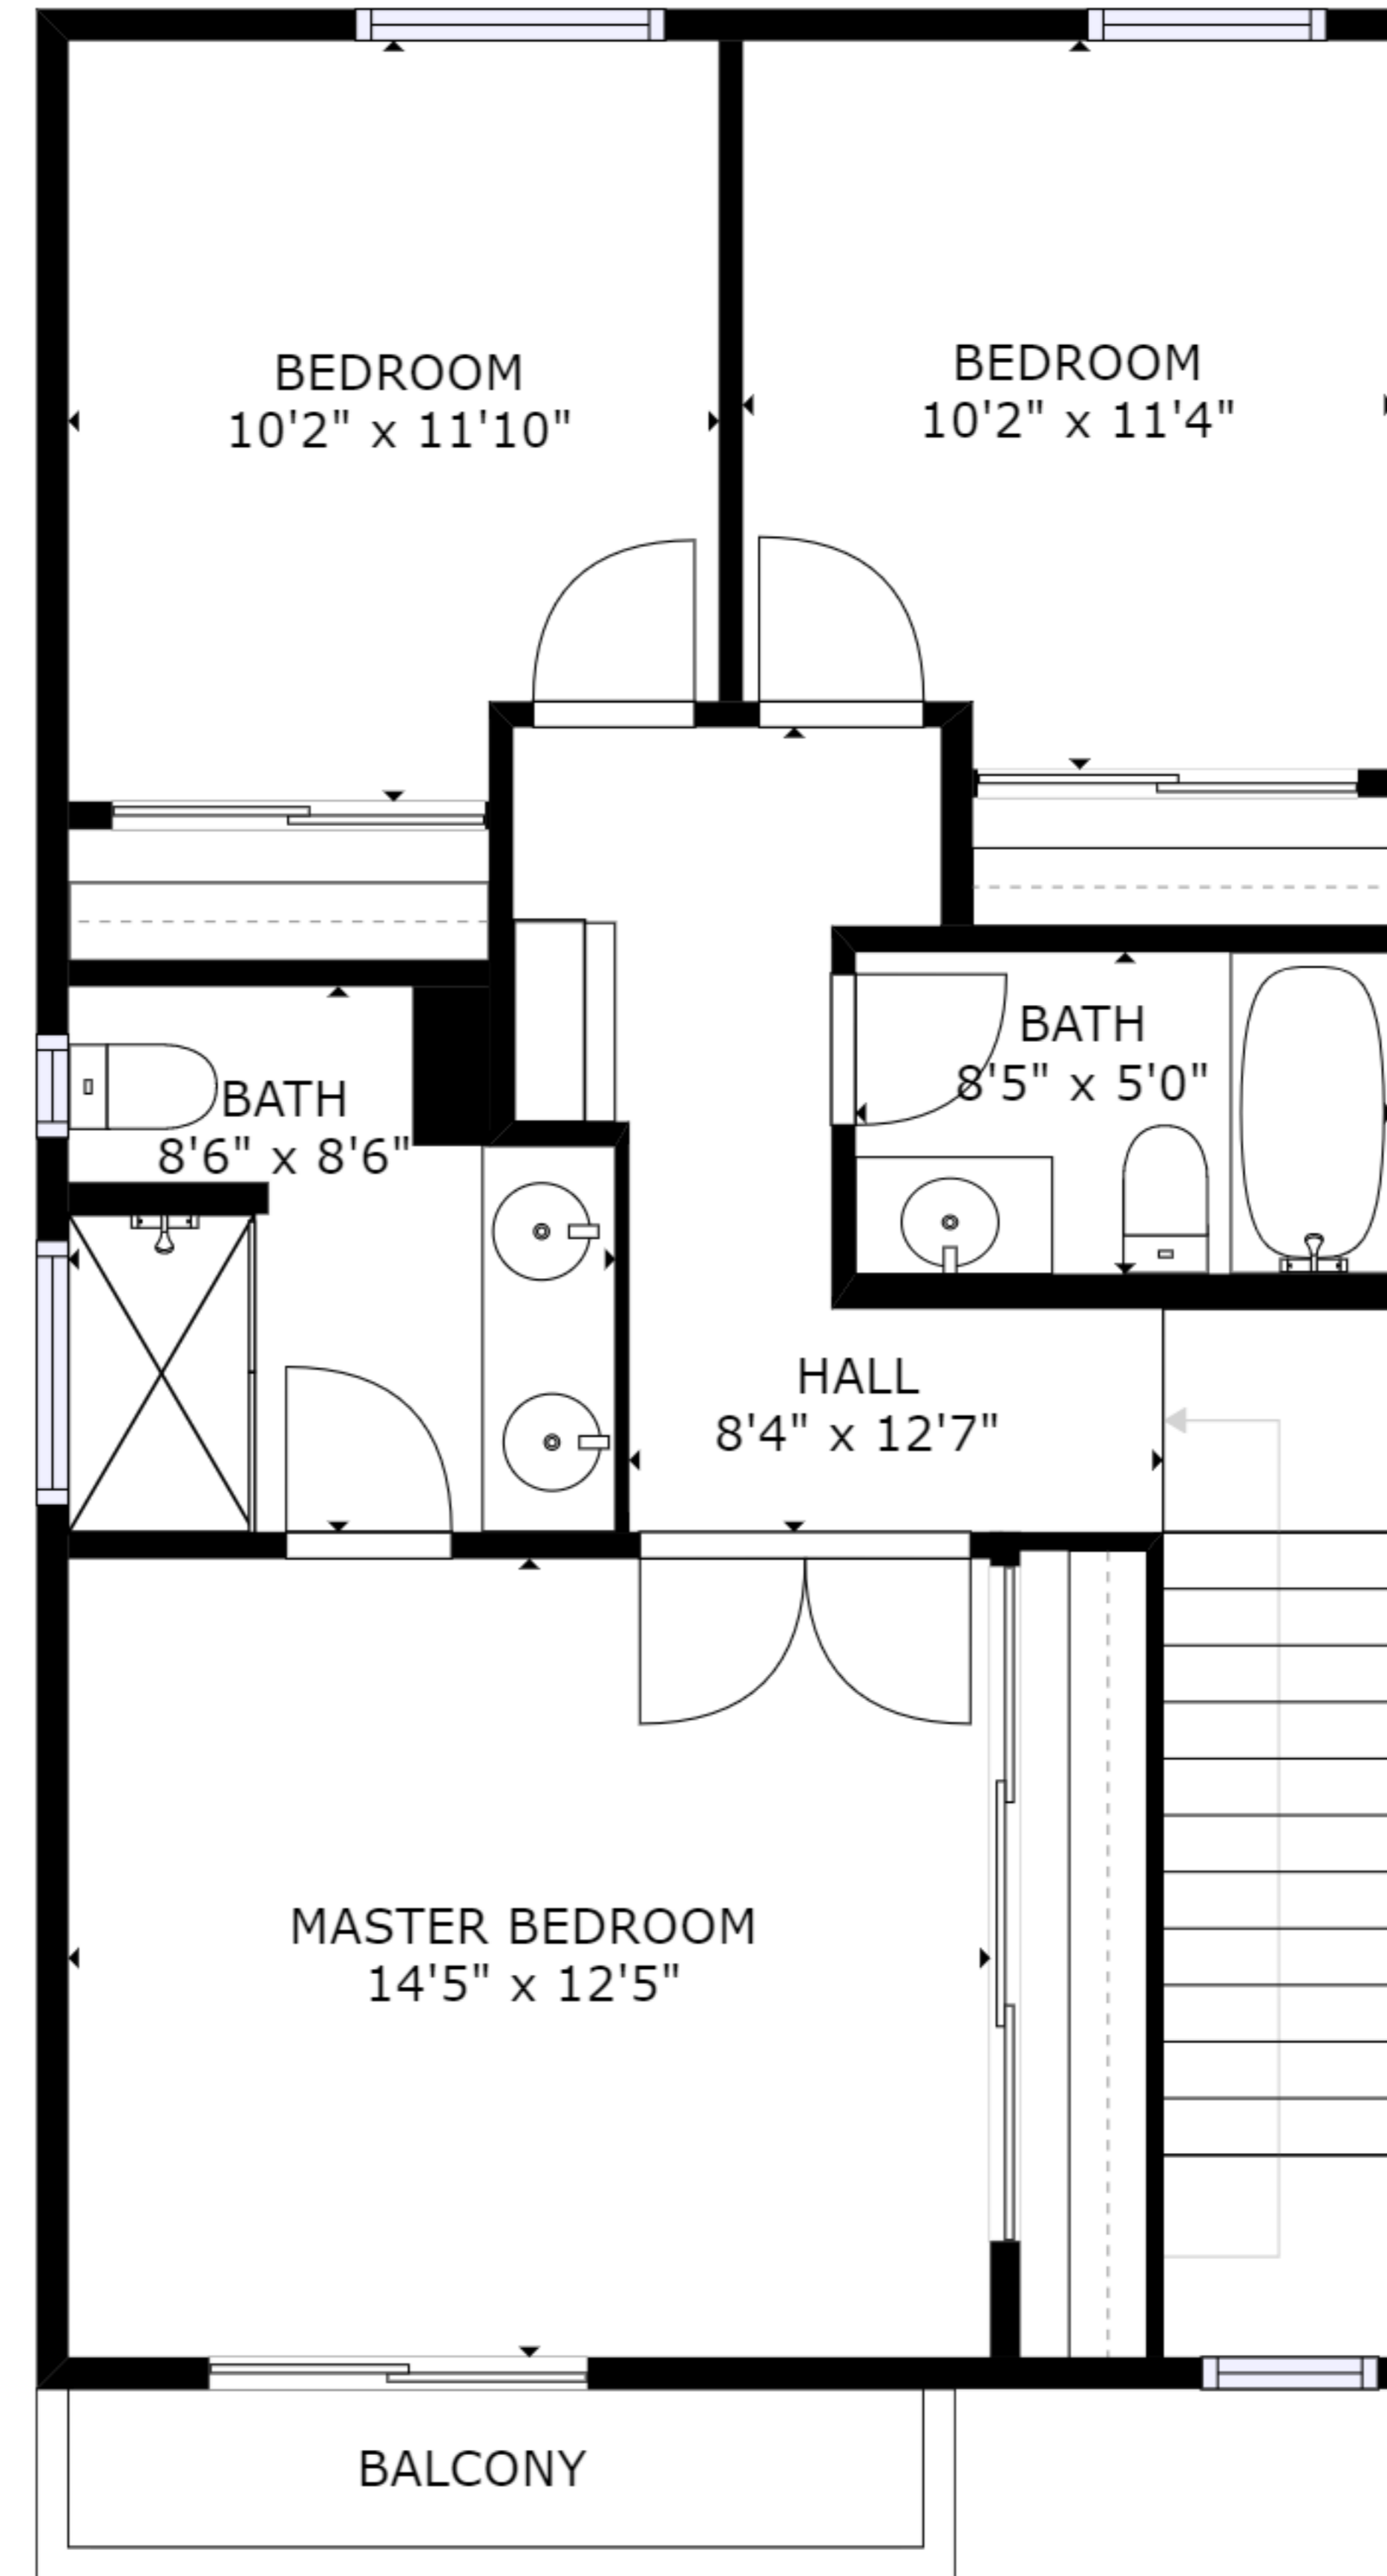

FLOOR 1

FLOOR 2

GROSS INTERNAL AREA
 FLOOR 1: 753 sq ft, FLOOR 2: 747 sq ft
 TOTAL: 1500 sq ft
 SIZES AND DIMENSIONS ARE APPROXIMATE, ACTUAL MAY VARY.