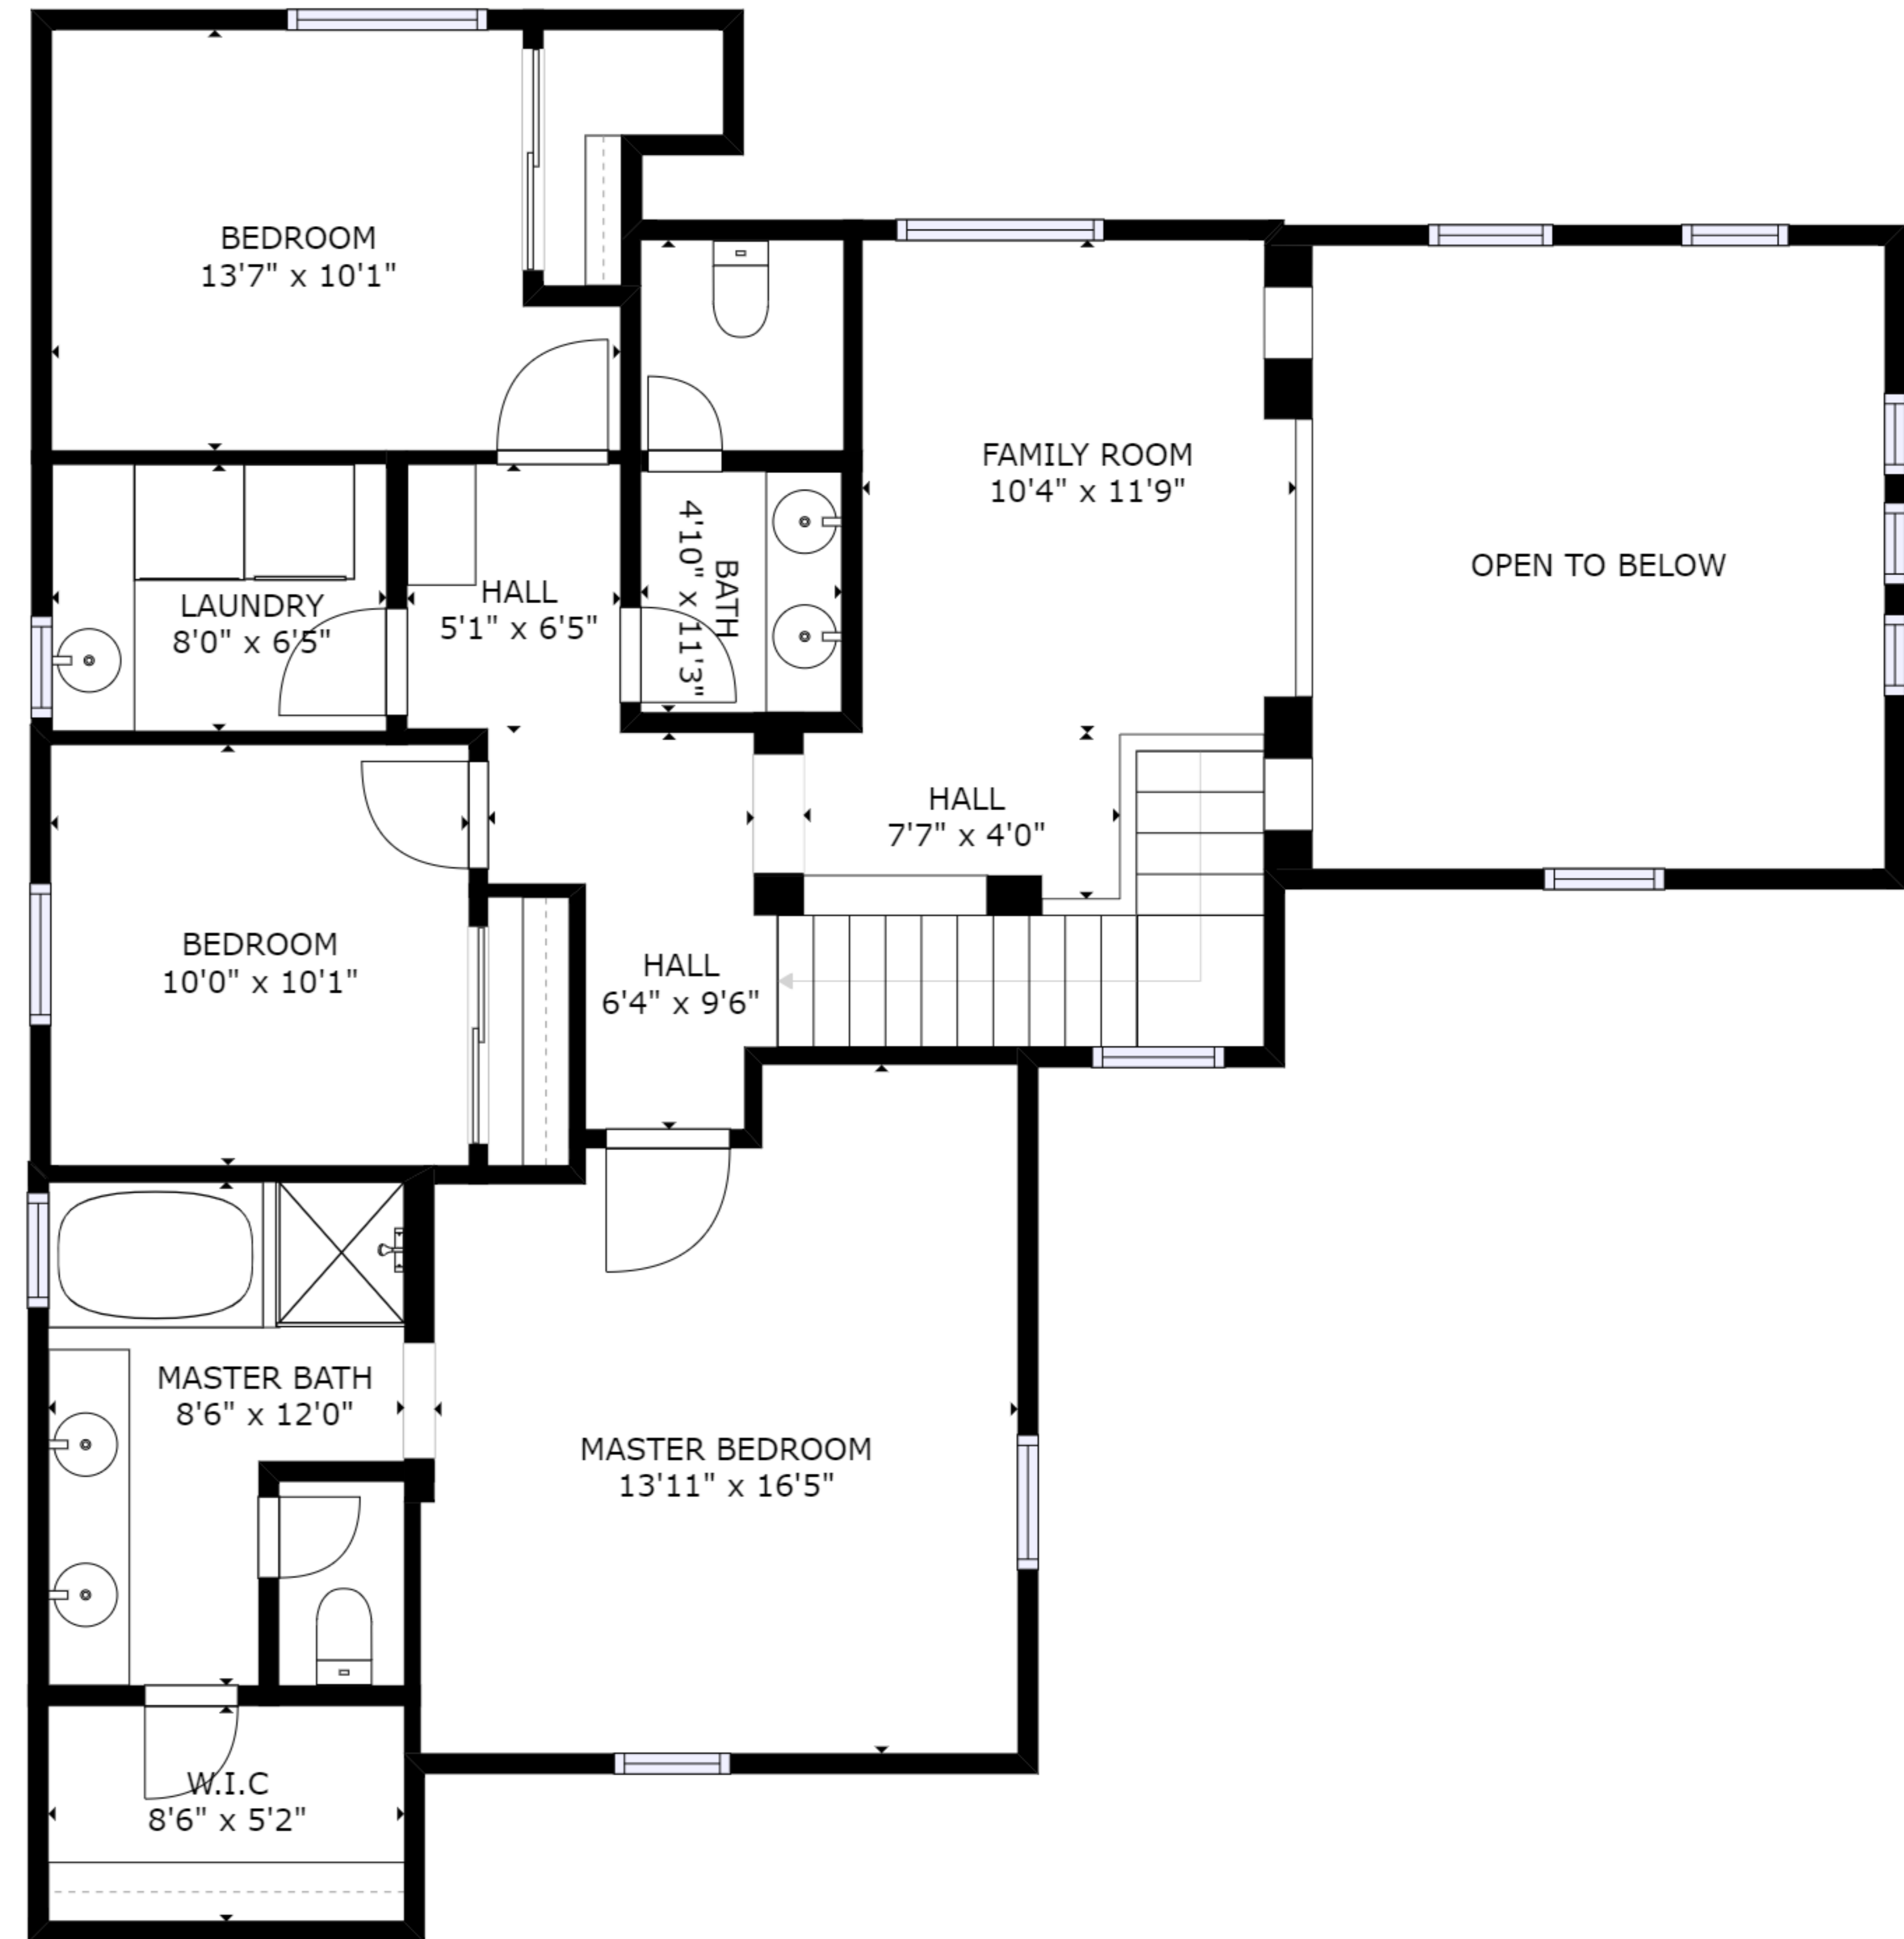

FLOOR 1

FLOOR 2

GROSS INTERNAL AREA  
 FLOOR 1: 856 sq ft, FLOOR 2: 1075 sq ft  
 TOTAL: 1932 sq ft  
 SIZES AND DIMENSIONS ARE APPROXIMATE, ACTUAL MAY VARY.