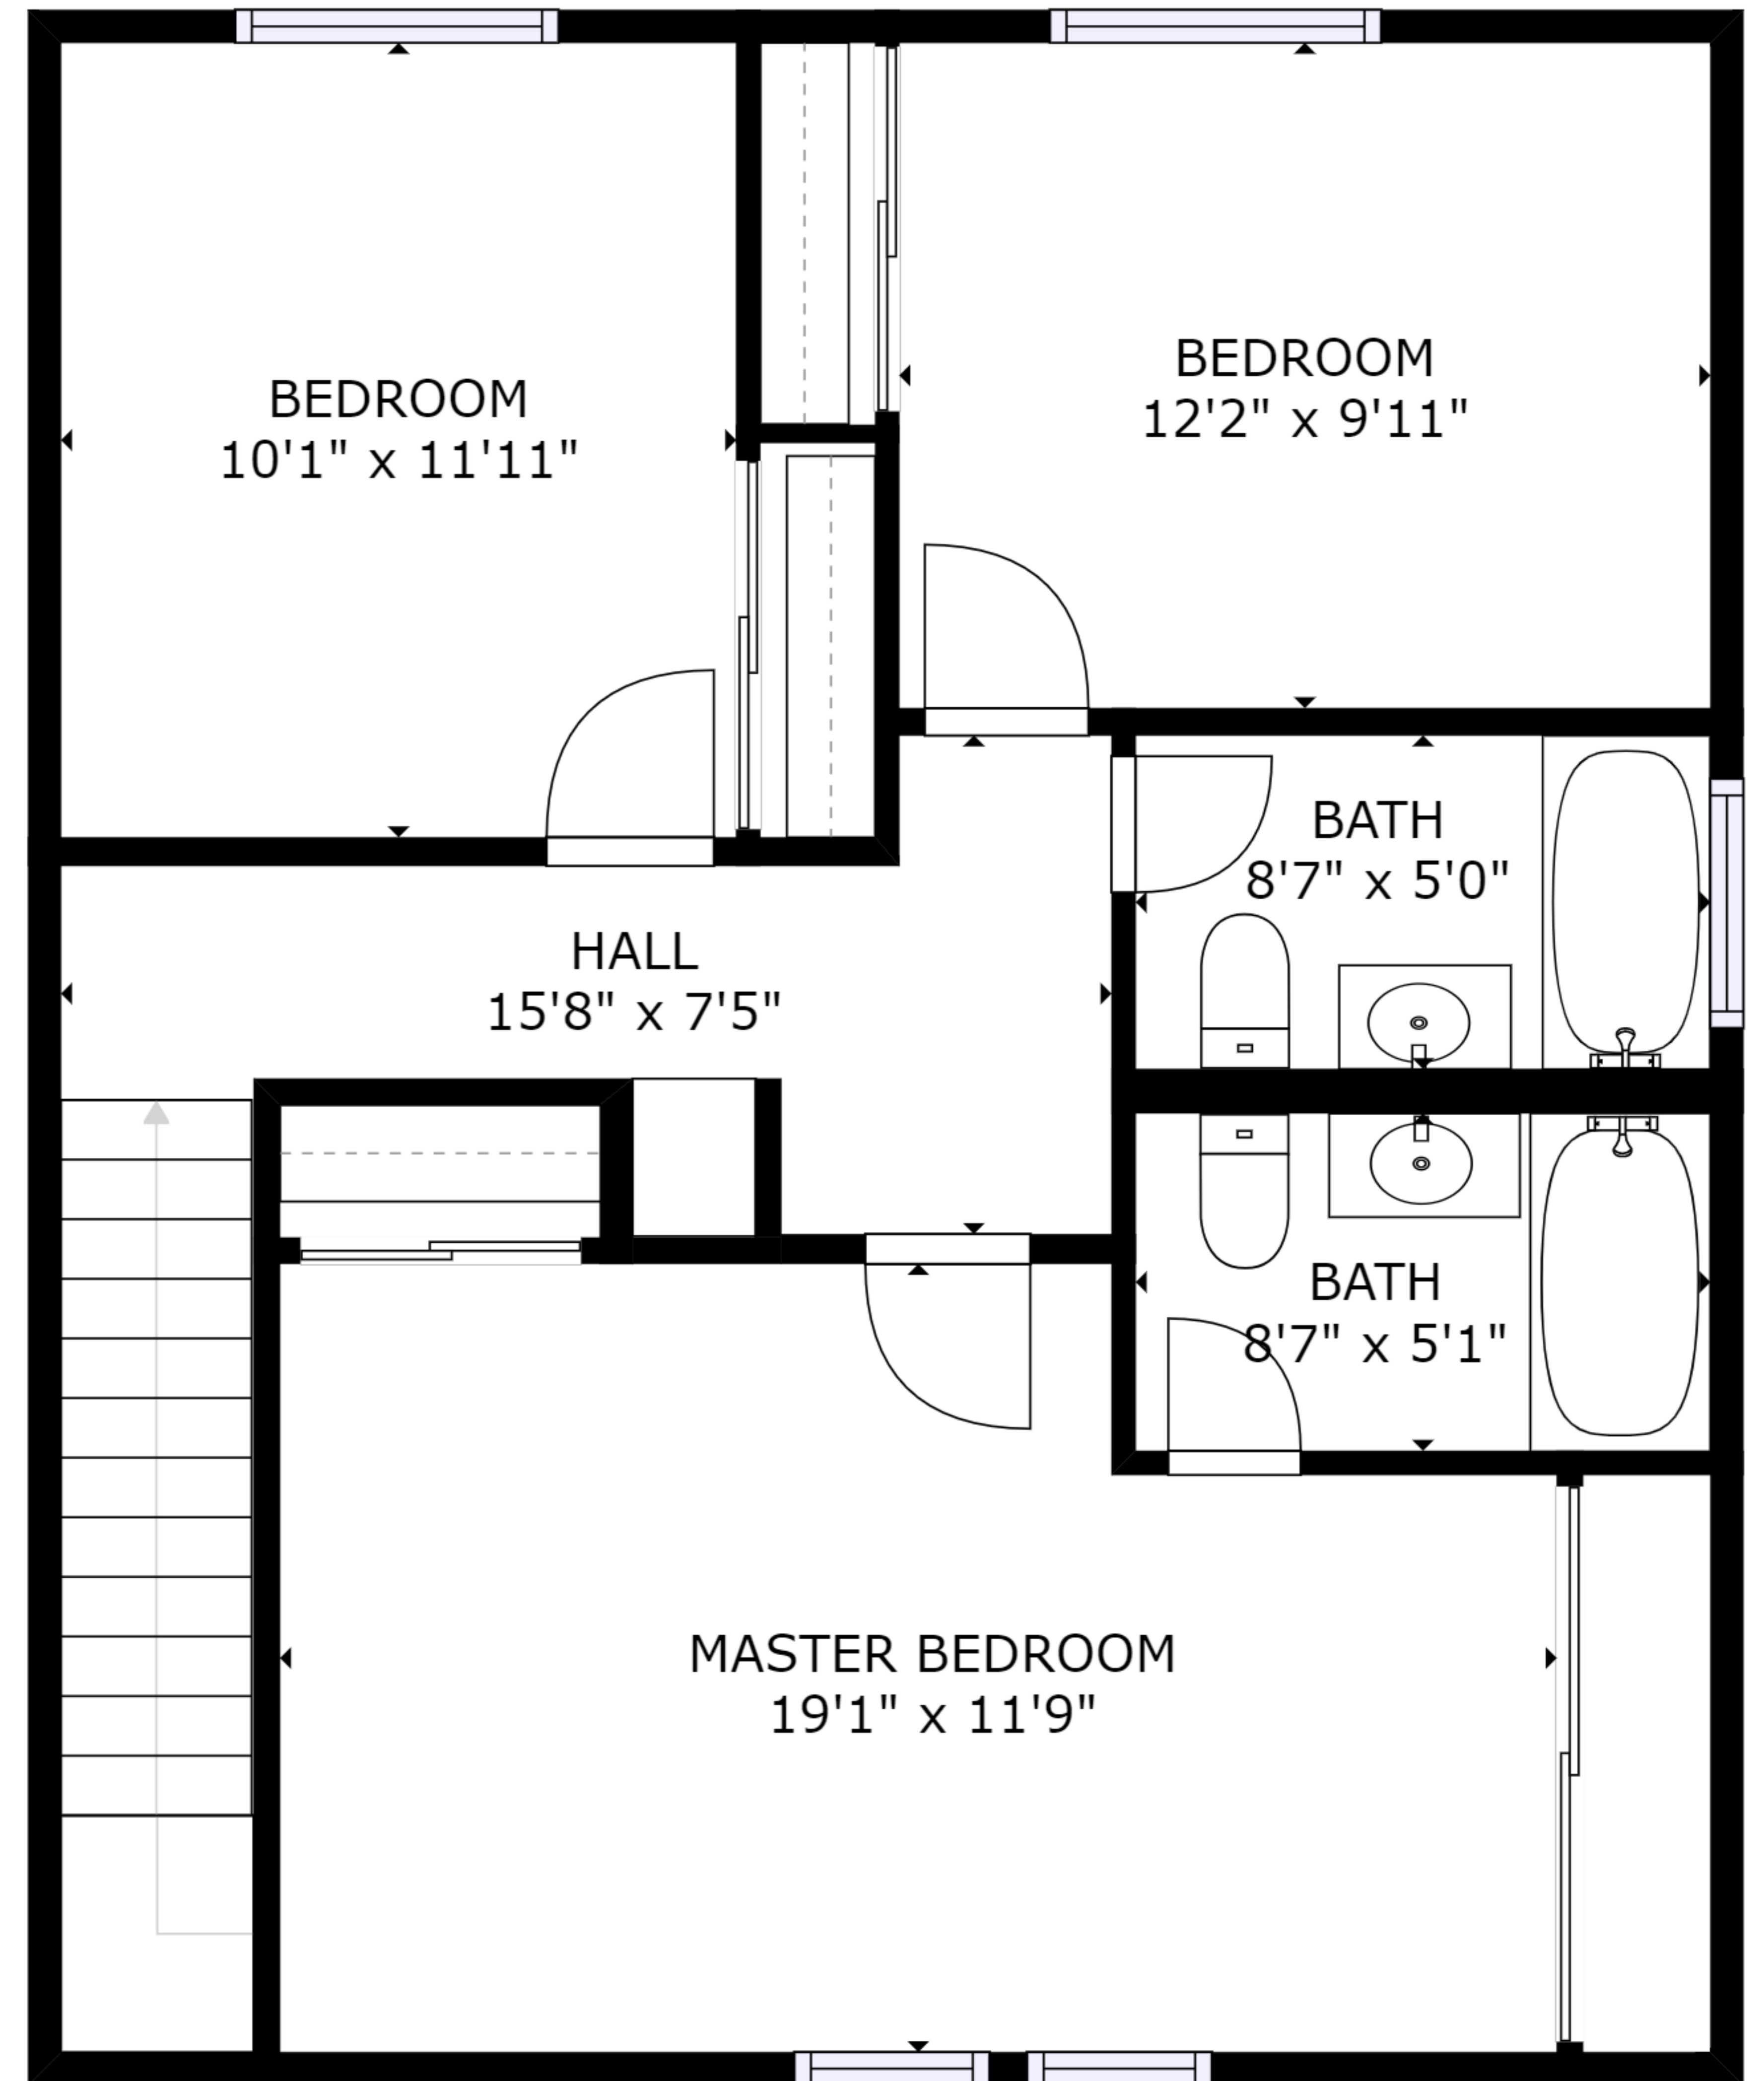

FLOOR 1

FLOOR 2

GROSS INTERNAL AREA  
 FLOOR 1: 652 sq ft, FLOOR 2: 741 sq ft  
 TOTAL: 1392 sq ft  
 SIZES AND DIMENSIONS ARE APPROXIMATE, ACTUAL MAY VARY.